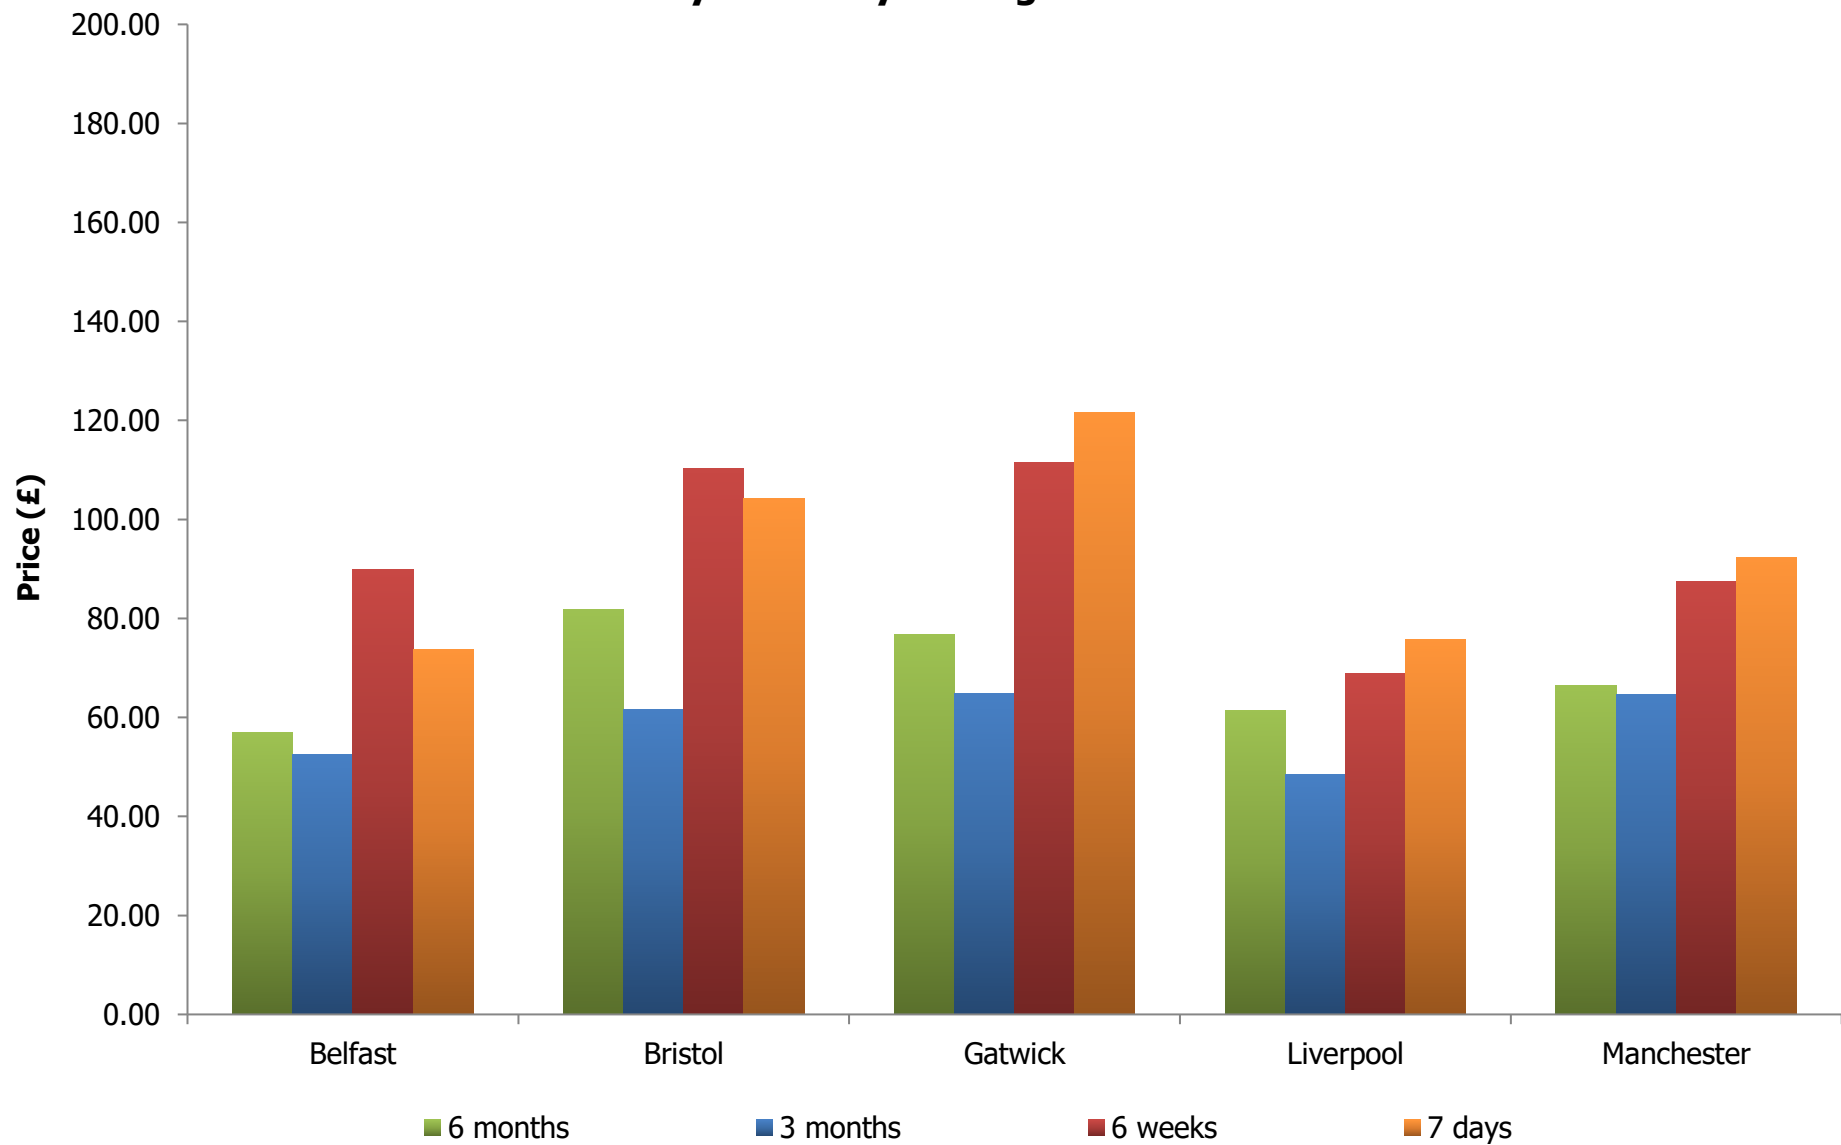

EasyJet Yearly Average Route Price