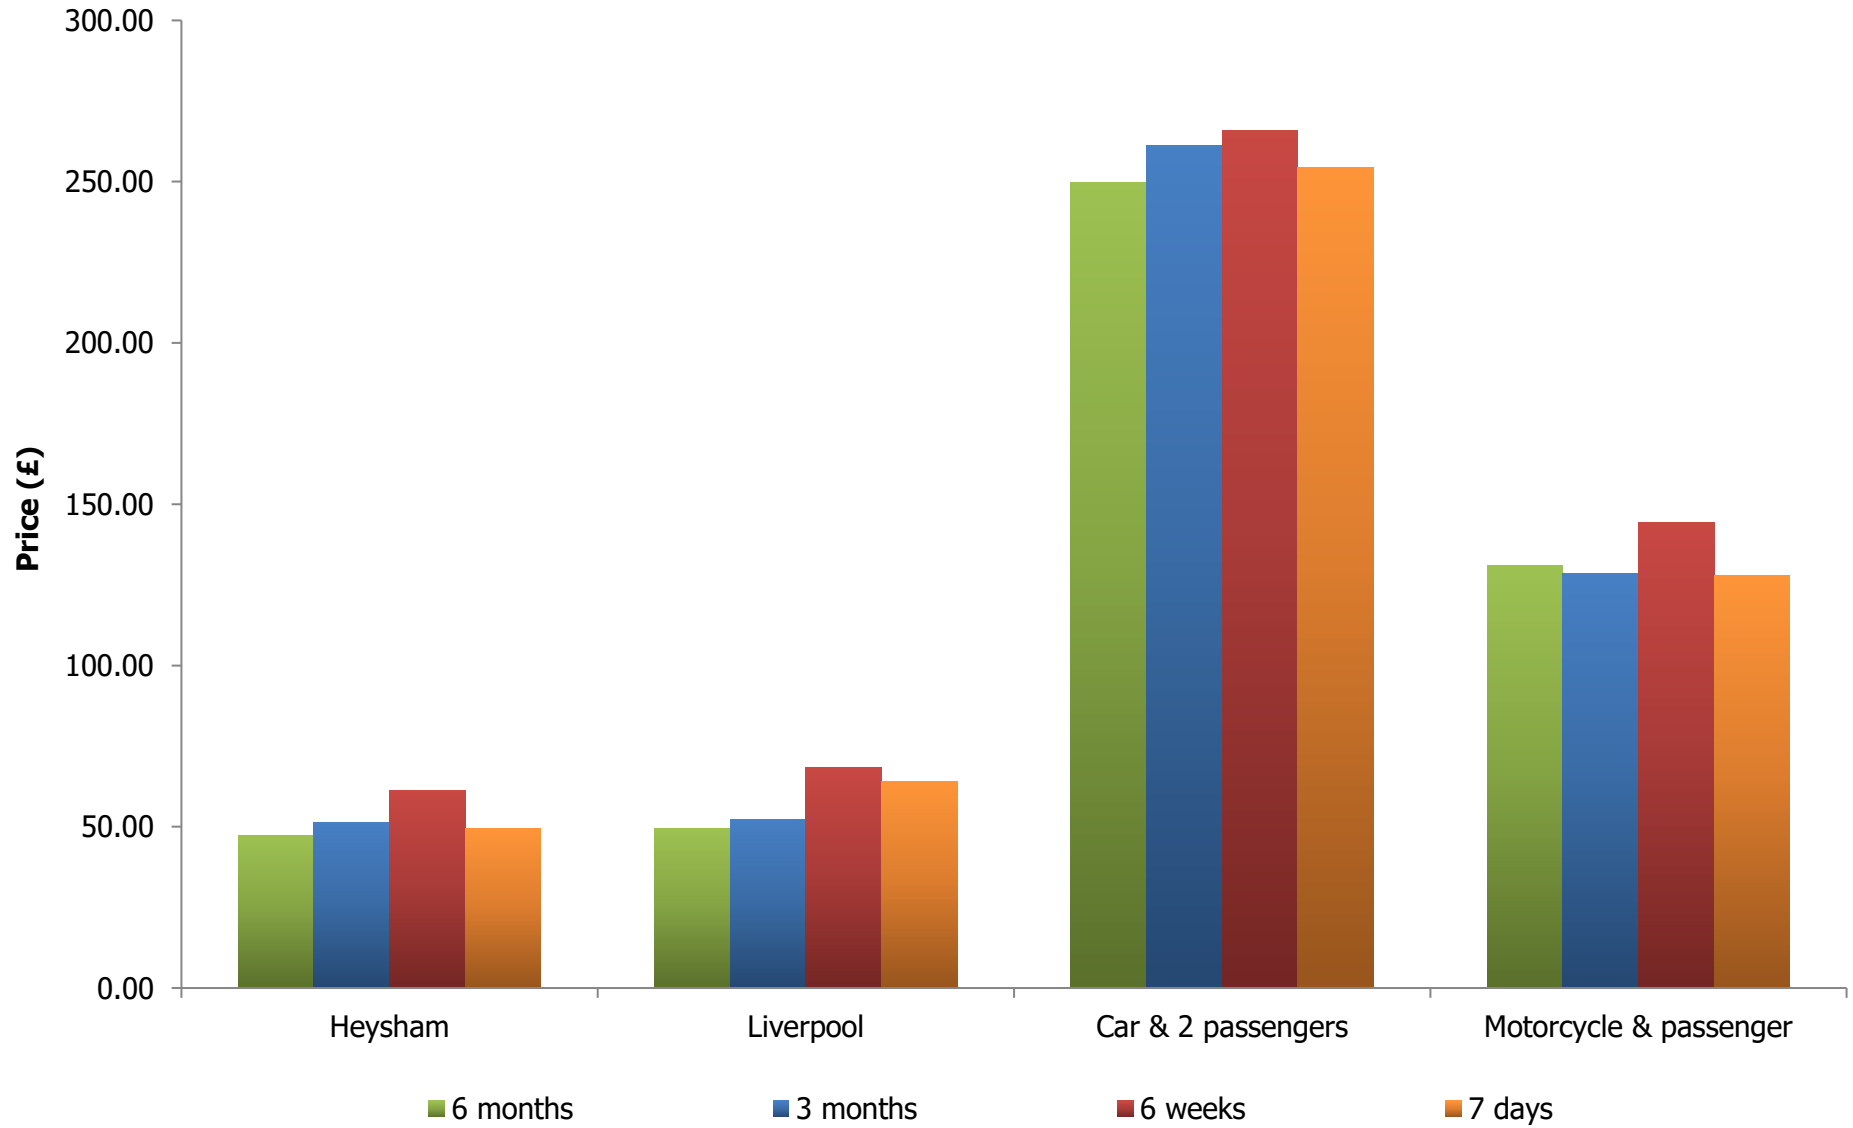

EasyJet Yearly Average Route Price

Loganair Yearly Average Route Price

Steam Packet Yearly Average Route Price

NOTES:

- 1** Prices quoted are obtained directly from the company's website on the date of publication. Prices may, however, vary substantially depending upon whether booking is made online, over the telephone or at the terminal.
- 2** The prices quoted are for return fares **per person** travelling in a group of two, leaving the Island on a Monday and returning on a Friday. During winter there are no flights on a Monday with EasyJet to Belfast therefore Sunday to Friday is used.
- 3** The prices quoted are the lowest fares which can be booked for the specific date. They include all unavoidable charges but assume use of the least expensive payment method and no optional extras.
- 4** Prices are obtained 7 days, 6 weeks, 3 months and 6 months **in advance**.
- 5** Whilst the data shows that some savings can be made through advance purchasing, ticket prices can vary considerably according to seasonality and how many passengers have already purchased tickets on that flight or sailing.
- 6** At present, all routes have a single operator bar IOM to Liverpool and Manchester, which are served by both EasyJet and Loganair.
- 7** Prices are only collected for direct routes. It is possible to travel on a through ticket to other destinations, however the OFT does not collect prices for these routes.
- 8** The prices collected for travelling with the Steam Packet with a car or motorcycle are shown as the cheapest ticket price travelling to either Liverpool or Heysham. The OFT does not include prices for each destination separately, as generally the ticket prices will be similar for both destinations.
- 9** The prices shown for travelling with the Steam Packet with a car or motorcycle are shown as the total fare of a car with one driver and one passenger and a motorcycle with only the rider.
- 10** This publication may not be used for advertising purposes without prior agreement by the OFT.