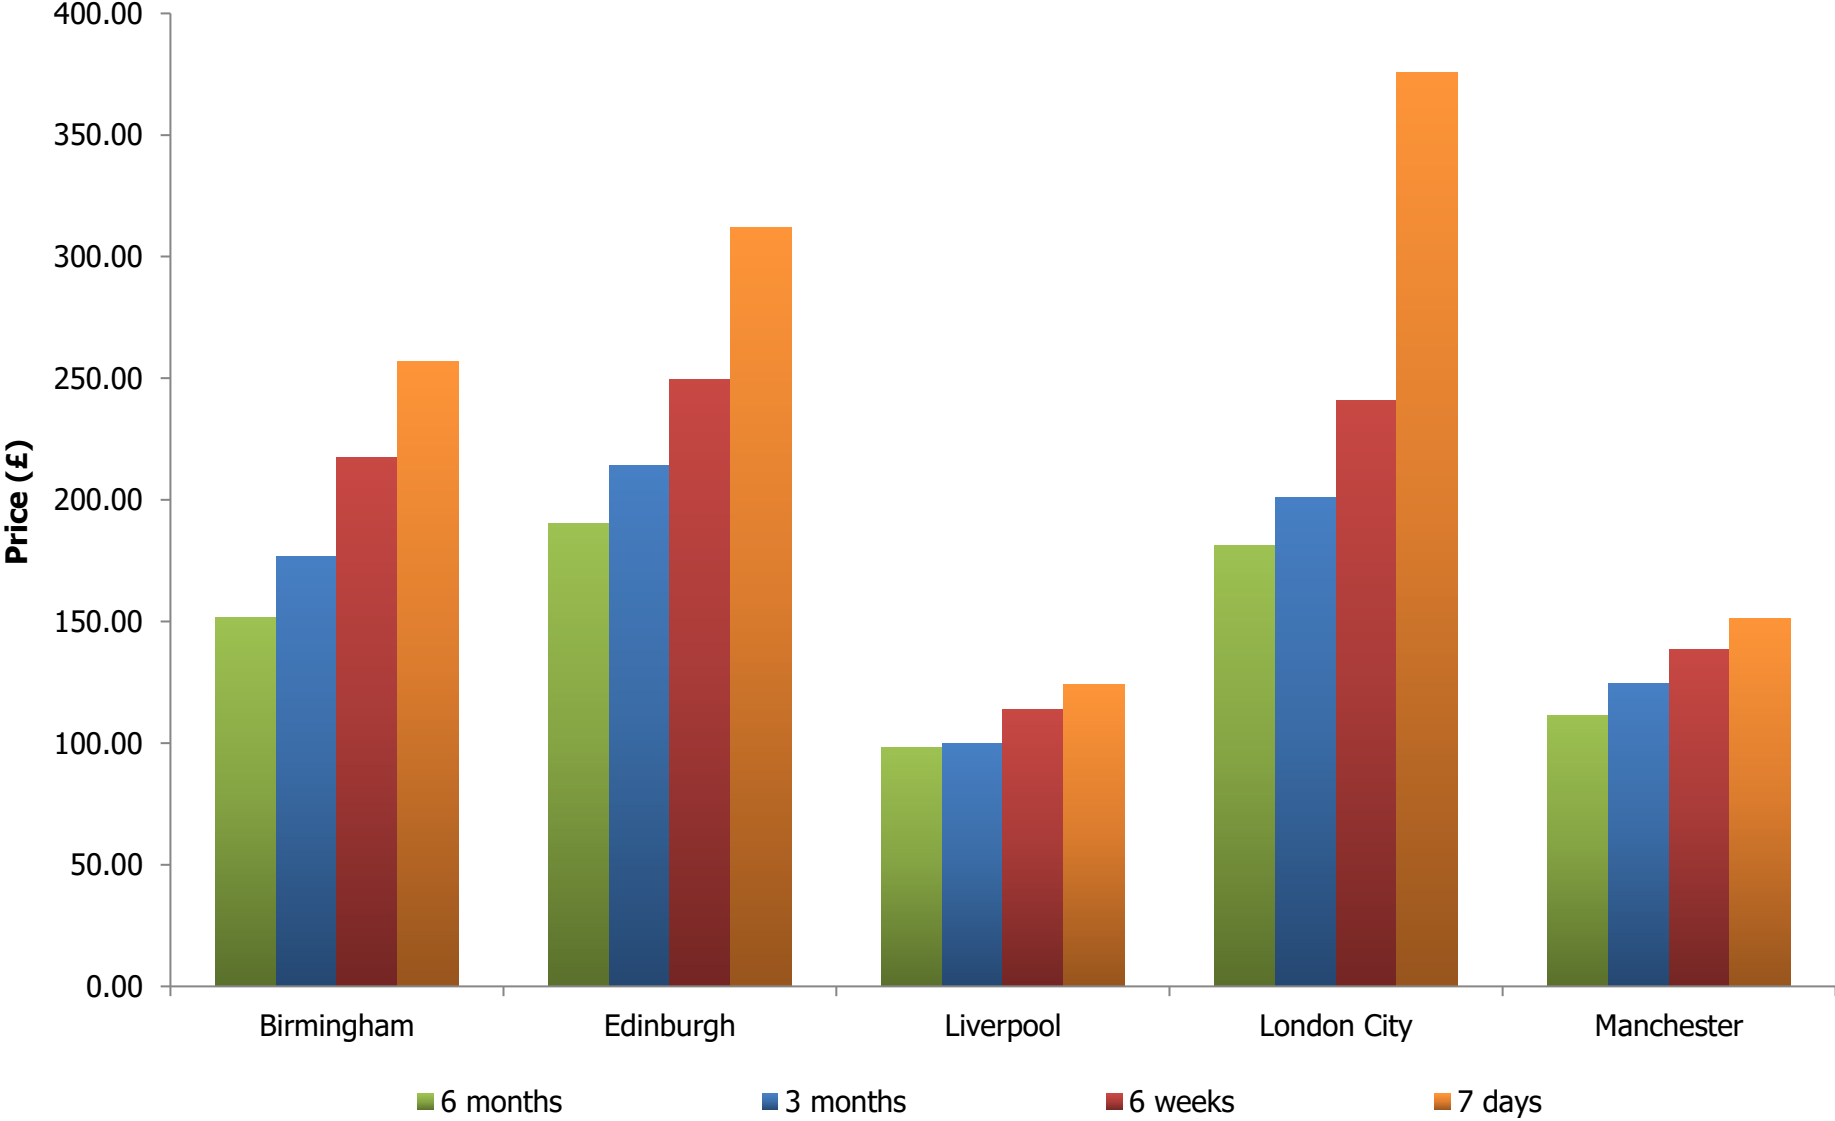

Loganair Yearly Average Route Price