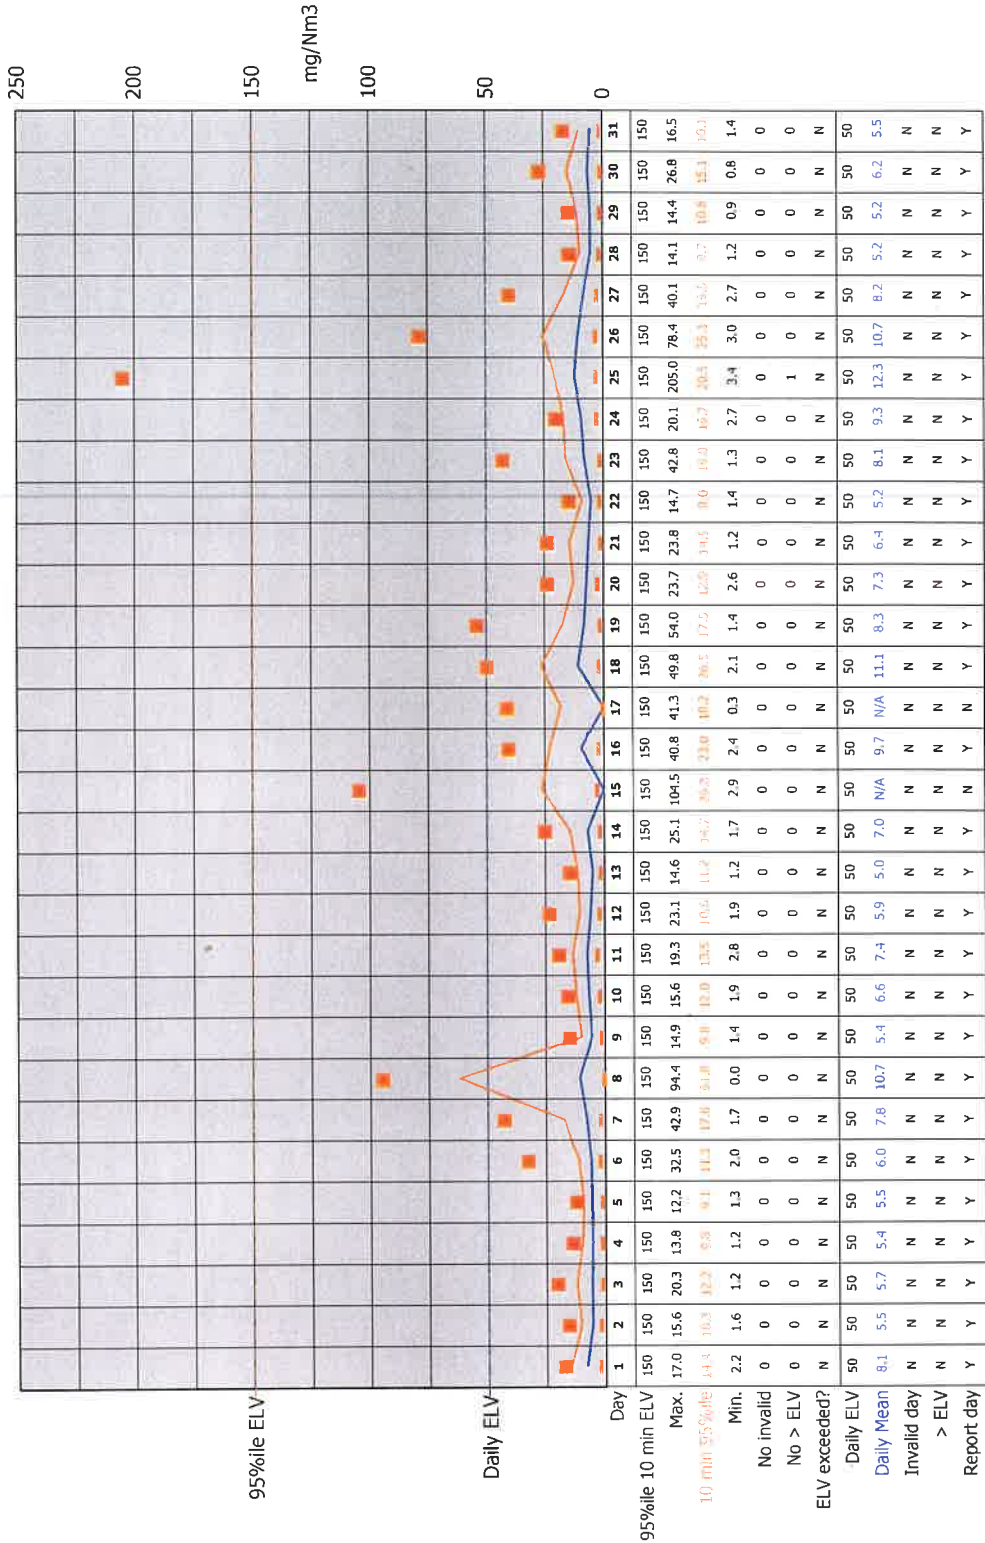

Reporting of Continuously Monitored Emissions to Air for CO, Emission Point Primary for August, 2023

Month summary	
10 minute data	
Monthly max.	205.0
Monthly mean	7.4
Monthly min.	0.0
Total invalid	0
Sum > ELV	1
Daily ELV	
Monthly max	12.3
No. invalid days	0
No. > ELV	0
No. report days	29

97th Percentile = 8.7
 No. of valid averages = 1461

Month summary	
30 min ELV	14.7
Monthly max.	7.1
Monthly mean	0.0
Monthly min.	0
Total invalid	0
Sum > ELV	0
Daily ELV	7.7
Monthly max	0
No. invalid days	0
No. > ELV	0
No. report days	29

97th Percentile = 0.5
No. of valid averages = 1461

Month summary	
30 min ELV	
Monthly max.	10.1
Monthly mean	0.2
Monthly min.	0.0
Total invalid	0
Sum > ELV	0
Daily ELV	
Monthly max	0.5
No. invalid days	0
No. > ELV	0
No. report days	29