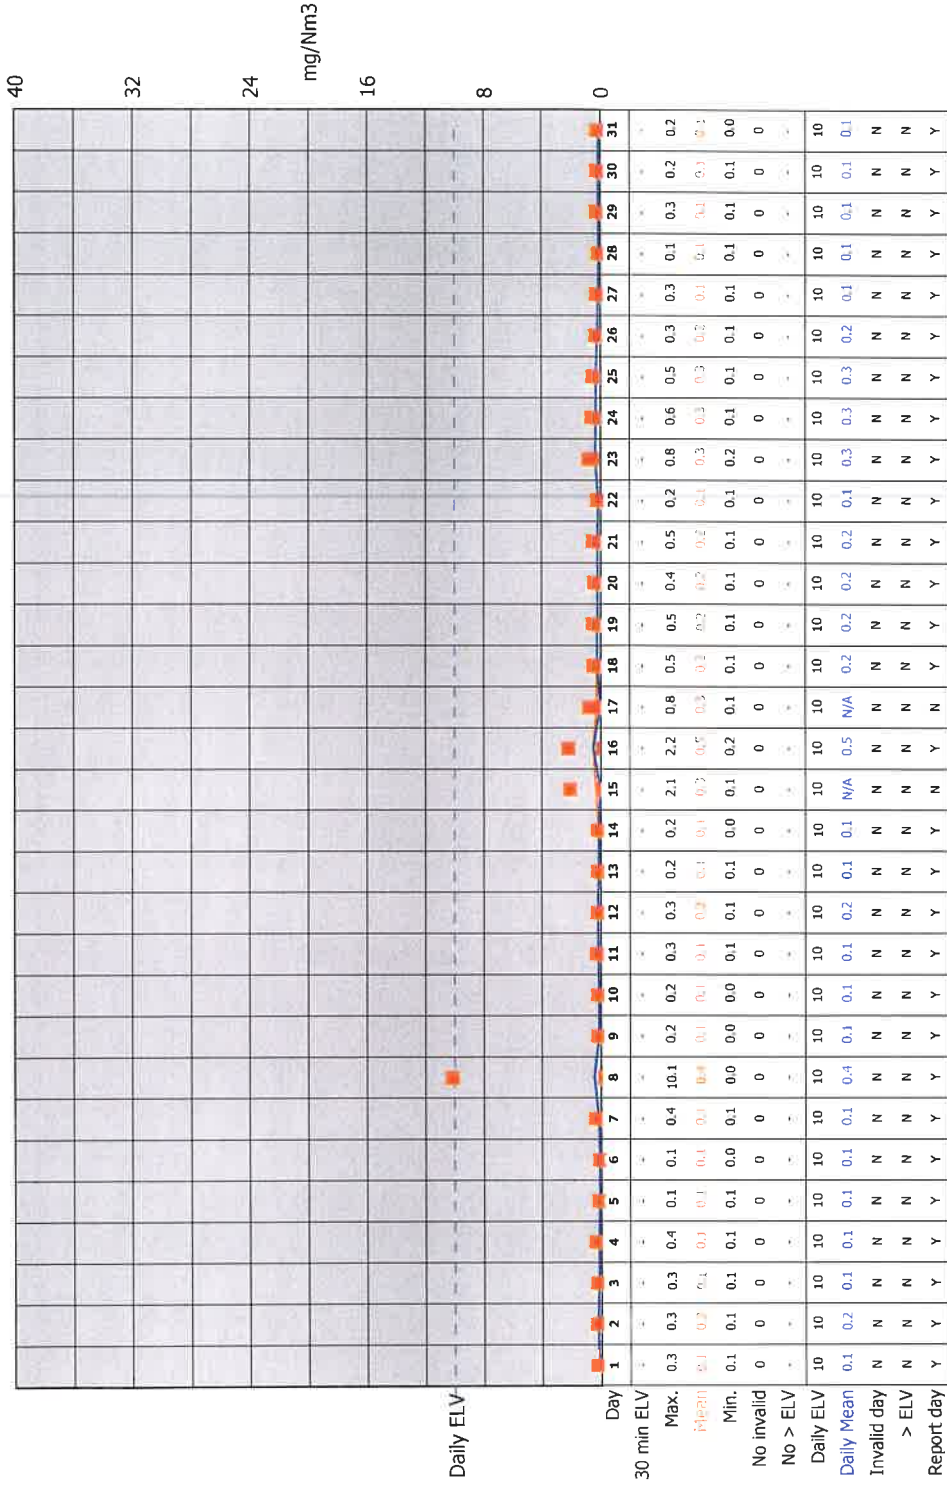

97th Percentile = 8.7
 No. of valid averages = 1461

Month summary	
30 min ELV	14.7
Monthly max.	7.1
Monthly mean	0.0
Monthly min.	0
Total invalid	0
Sum > ELV	0
Daily ELV	7.7
Monthly max	0
No. invalid days	0
No. > ELV	0
No. report days	29

97th Percentile = 0.5
No. of valid averages = 1461

Month summary	
30 min ELV	
Monthly max.	10.1
Monthly mean	0.2
Monthly min.	0.0
Total invalid	0
Sum > ELV	0
Daily ELV	
Monthly max	0.5
No. invalid days	0
No. > ELV	0
No. report days	29