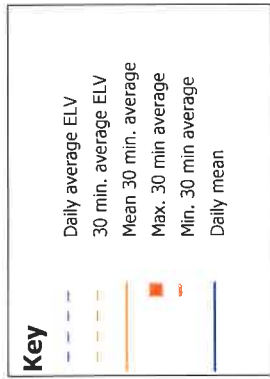

Sita, IoM

Reporting of Continuously Monitored Emissions to Air for TOC, Emission Point Primary for August, 2023

97th Percentile = 1.3
No. of valid averages = 1461