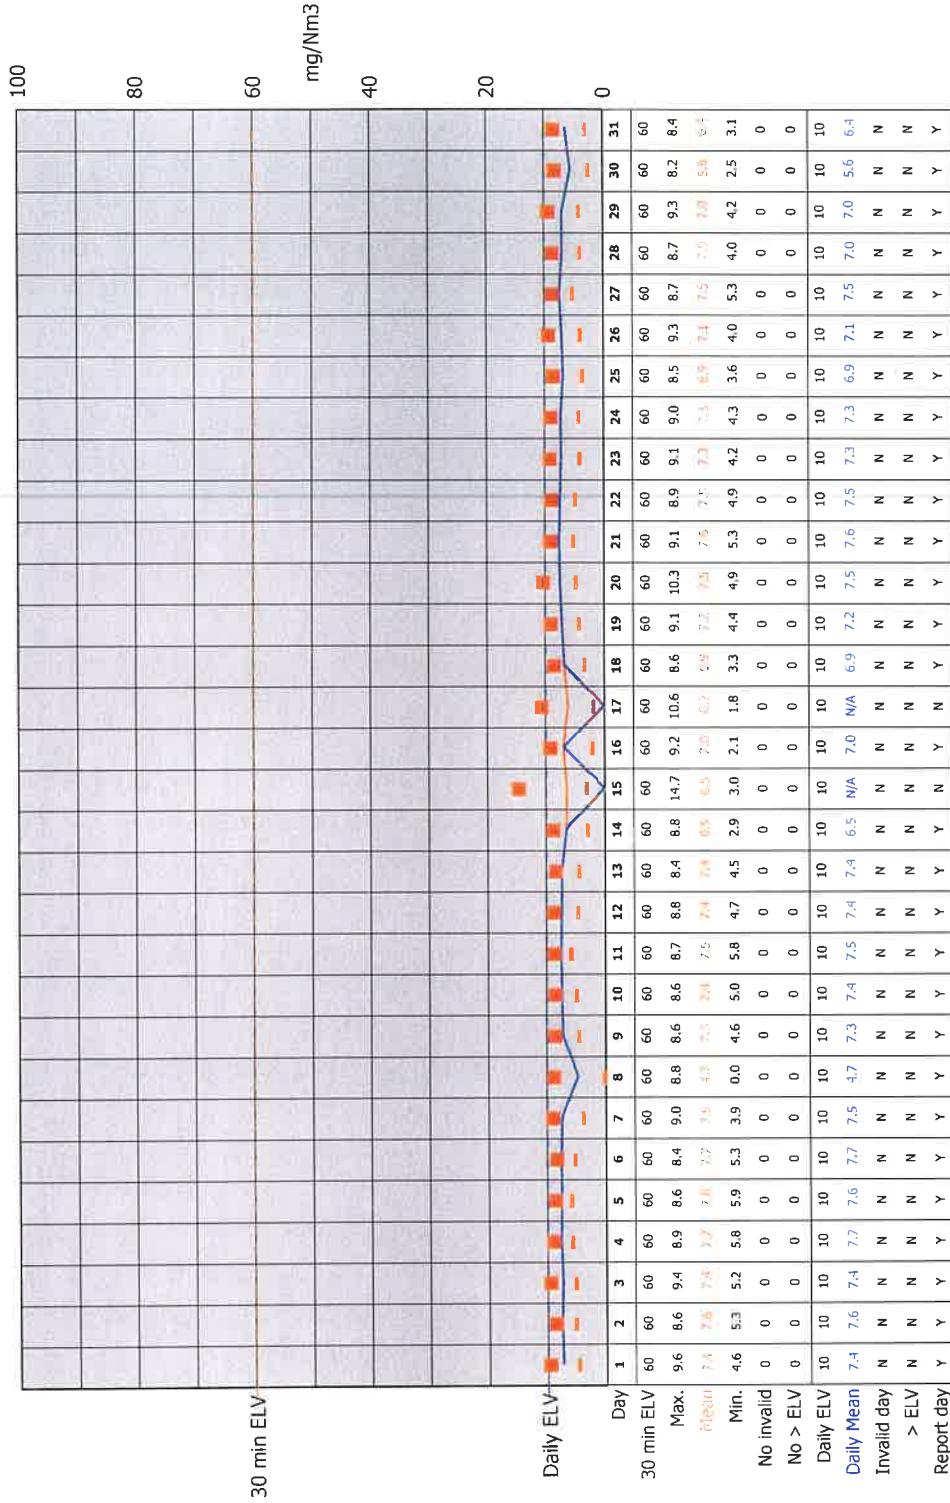

Reporting of Continuously Monitored Emissions to Air for CO, Emission Point Primary for August, 2023

Month summary	
10 minute data	
Monthly max.	205.0
Monthly mean	7.4
Monthly min.	0.0
Total invalid	0
Sum > ELV	1
Daily ELV	
Monthly max	12.3
No. invalid days	0
No. > ELV	0
No. report days	29

97th Percentile = 8.7
 No. of valid averages = 1461

Month summary	
30 min ELV	14.7
Monthly max.	7.1
Monthly mean	0.0
Monthly min.	0
Total invalid	0
Sum > ELV	0
Daily ELV	7.7
Monthly max	0
No. invalid days	0
No. > ELV	0
No. report days	29

97th Percentile = 0.5
No. of valid averages = 1461

Month summary	
30 min ELV	
Monthly max.	10.1
Monthly mean	0.2
Monthly min.	0.0
Total invalid	0
Sum > ELV	0
Daily ELV	
Monthly max	0.5
No. invalid days	0
No. > ELV	0
No. report days	29