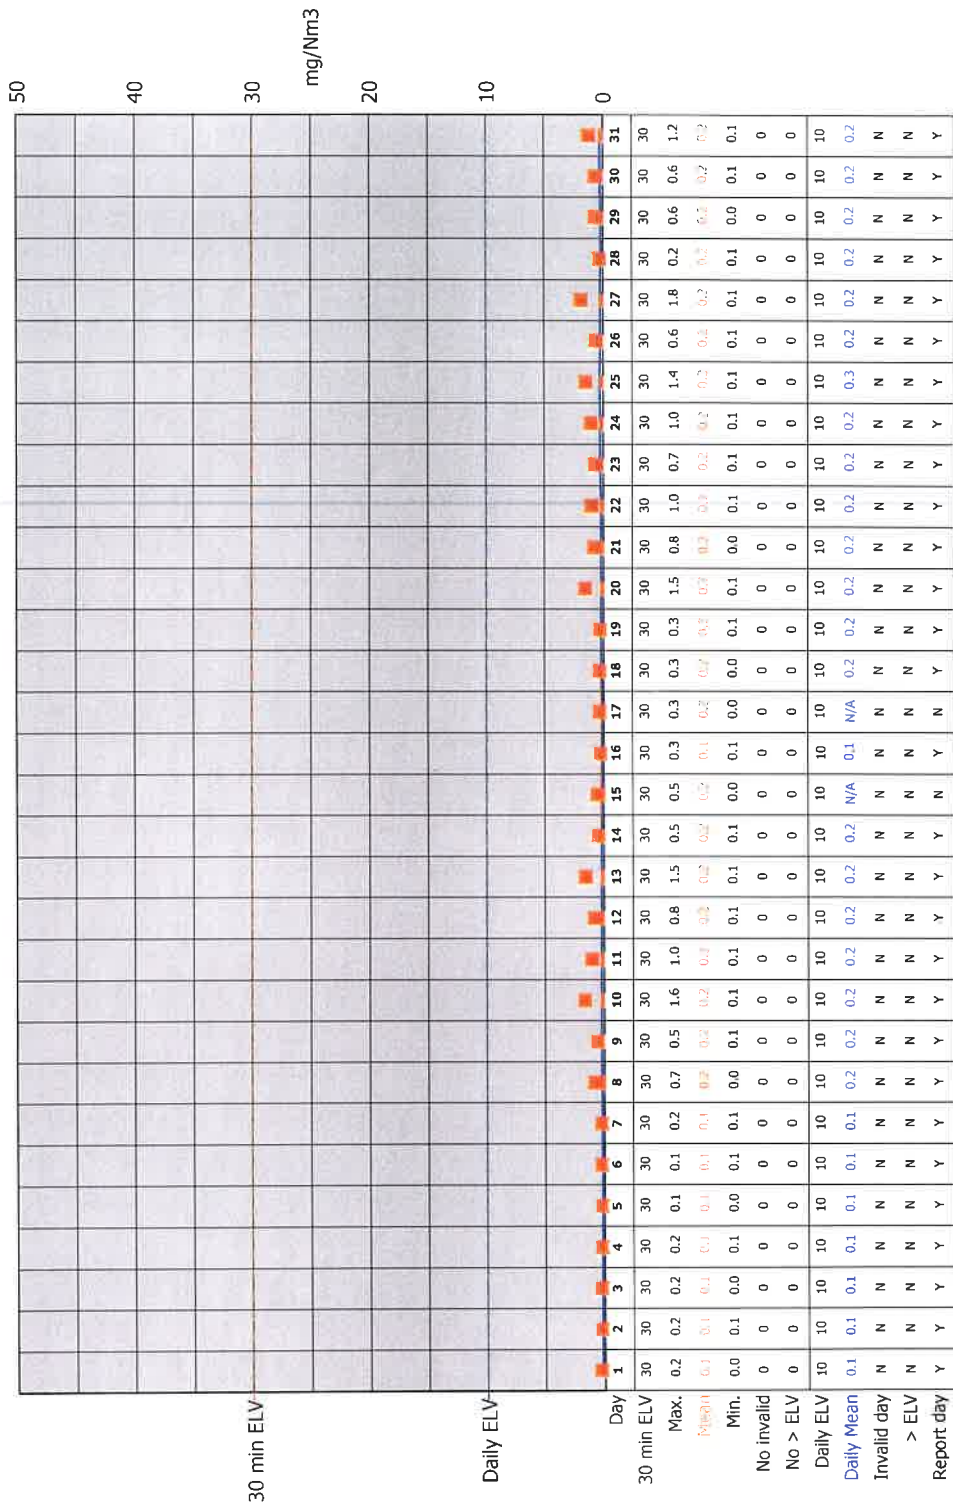

97th Percentile = 1.3
No. of valid averages = 1461

Month summary	
30 min ELV	11.9
Monthly max.	0.8
Monthly mean	0.1
Monthly min.	0
Total invalid	0
Sum > ELV	0
Daily ELV	1.3
Monthly max	0
No. invalid days	0
No. > ELV	0
No. report days	29

Key	
	Daily average ELV
	30 min. average ELV
	Mean 30 min. average
	Max. 30 min average
	Min. 30 min average
	Daily mean

97th Percentile = 0.4
No. of valid averages = 1461

Month summary	
30 min ELV	
Monthly max.	1.8
Monthly mean	0.2
Monthly min.	0.0
Total invalid	0
Sum > ELV	0
Daily ELV	
Monthly max	0.3
No. invalid days	0
No. > ELV	0
No. report days	29