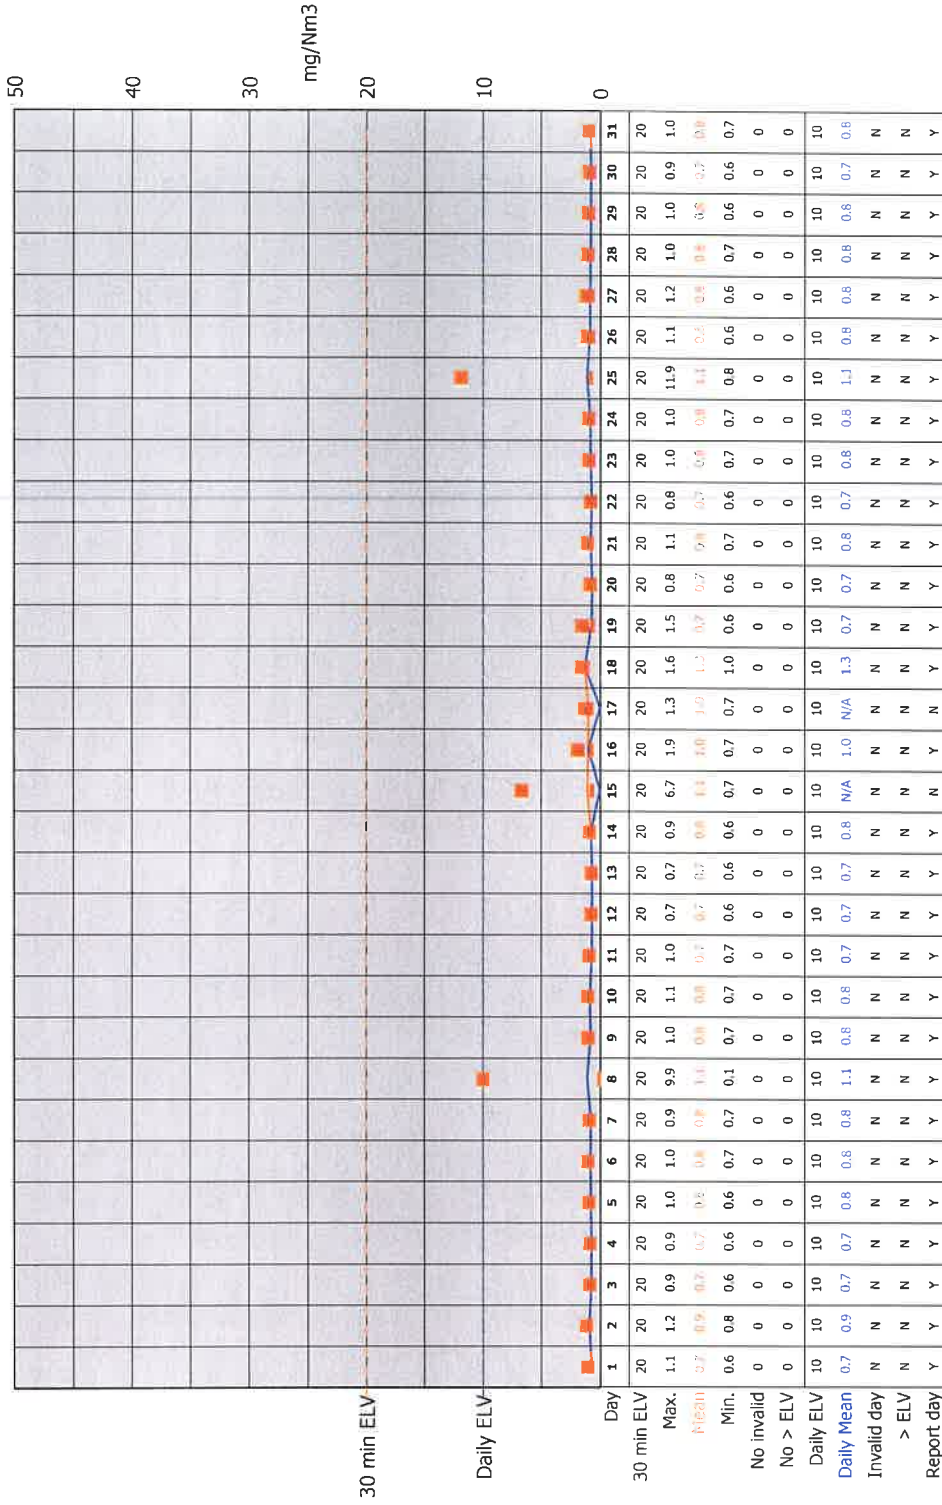

97th Percentile = 0.5
No. of valid averages = 1461

Month summary	
30 min ELV	
Monthly max.	10.1
Monthly mean	0.2
Monthly min.	0.0
Total invalid	0
Sum > ELV	0
Daily ELV	
Monthly max	0.5
No. invalid days	0
No. > ELV	0
No. report days	29

97th Percentile = 1.3
No. of valid averages = 1461

Month summary	
30 min ELV	11.9
Monthly max.	0.8
Monthly mean	0.1
Monthly min.	0
Total invalid	0
Sum > ELV	0
Daily ELV	1.3
Monthly max	0
No. invalid days	0
No. > ELV	0
No. report days	29