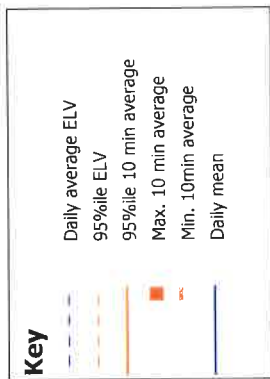

Reporting of Continuously Monitored Emissions to Air for CO, Emission Point Primary for August, 2023

Month summary	
10 minute data	
Monthly max.	205.0
Monthly mean	7.4
Monthly min.	0.0
Total invalid	0
Sum > ELV	1
Daily ELV	
Monthly max	12.3
No. invalid days	0
No. > ELV	0
No. report days	29