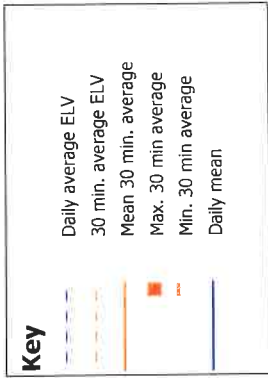

Reporting of Continuously Monitored Emissions to Air for HCl, Emission Point Primary for August, 2023

97th Percentile = 8.7
No. of valid averages = 1461