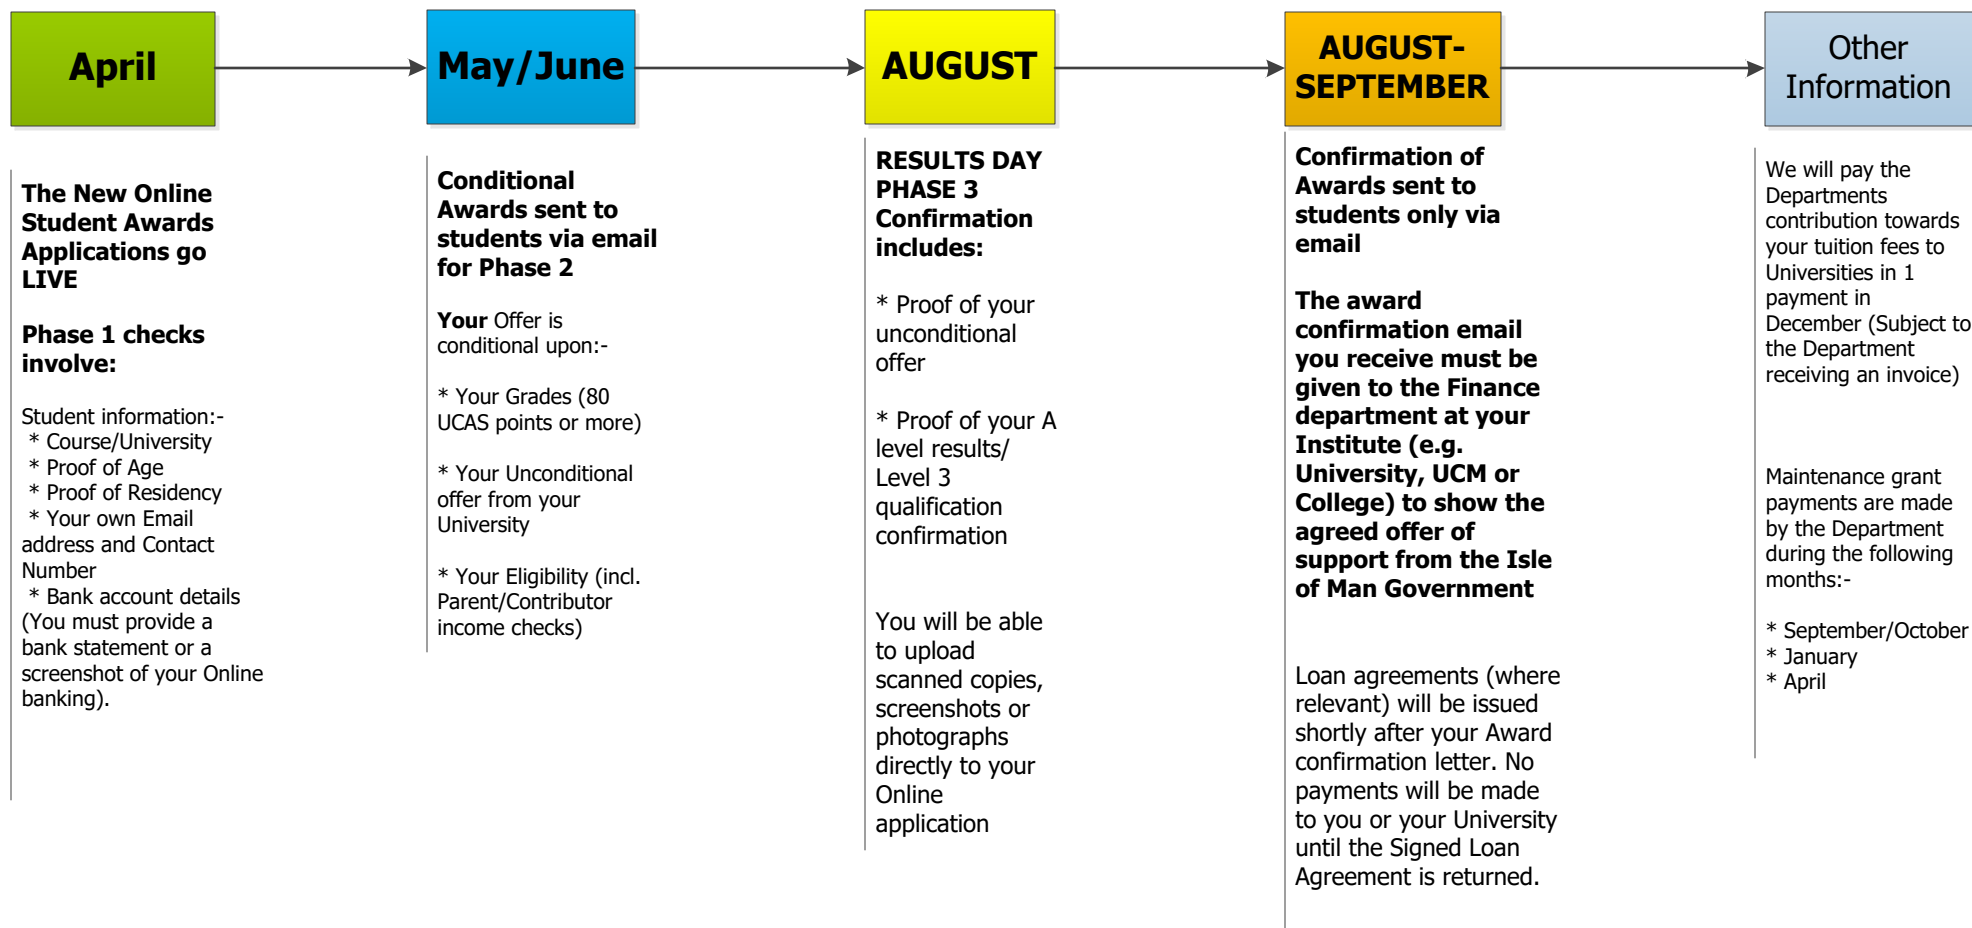

Isle of Man Student Awards – Overview of 1st Year application and offers process timeline

Notes

- All applications will be processed on a first come-first served basis.
- Applications must be received by the closing date of 31/07/2023.
- Please note that delays in providing required information/documentation will result in delays to your application
- In the event of any queries please refer to our website in the first instance www.gov.im/student-awards