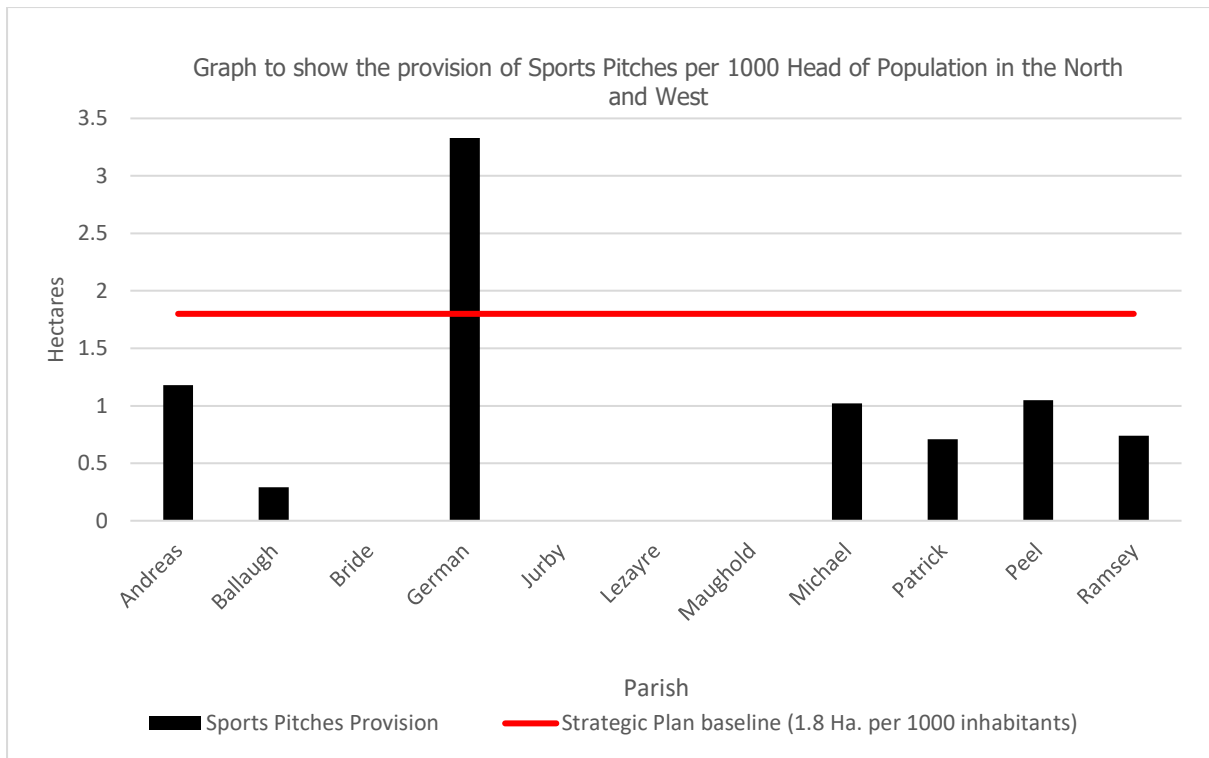

Note - In this iteration of the Community Facilities Audit, the sports pitches of several schools within the North and West are recorded as contributing towards local supply. A distinction is made between a sports pitch and a school field and where a school had a sports pitch as part of a larger field which in itself provided general recreation and games provision associated with the school, only the area demarcated for pitch use was measured as part of this audit. One exception to this was the football and rugby fields at QEII in Peel where the whole area was measured. Pitches associated with schools were also discounted if public access was not available outside of school hours