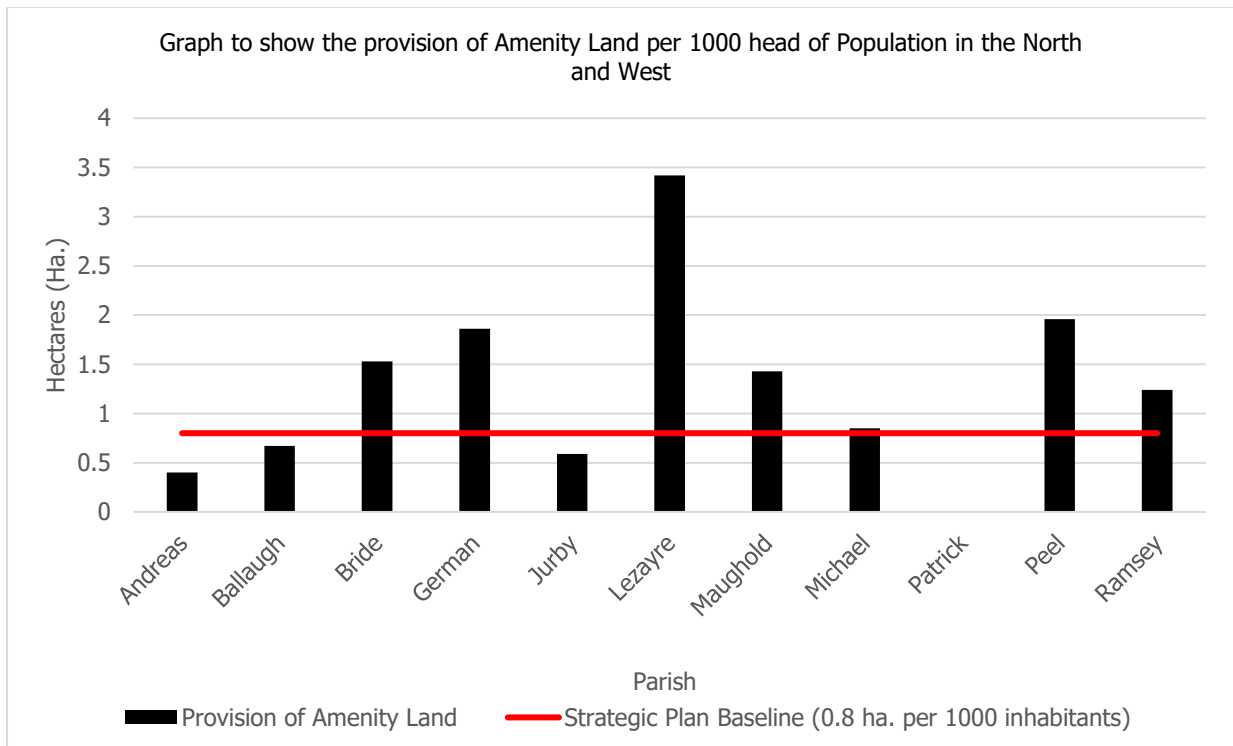

North and West Amenity Facilities

Location	Total Amenity Facilities in Ha.
Andreas	0.56
Ballaugh	0.7
Bride	0.55
German	1.96
Jurby	0.46
Lezayre	4.21
Maughold	1.36
Michael	1.3
Patrick	0
Peel	11.18
Ramsey	10.25
Total Hectares	32.53
N&W Area Population	23825
Per 1000=	1.37

* Size- for areas >1 Hectare the area will be rounded to the nearest 0.1 Ha. For areas over 1 Hectare size will be rounded to the nearest 0.5 Ha.

** Exclusions as follows: Plantations, beaches, reservoirs, Rights of Way across agricultural land, church yards, burial grounds and cemeteries and areas not normally accessible to the public.

*** Excluding pitches, boating lake, BMX track, Skate Park, tennis courts and bowling green