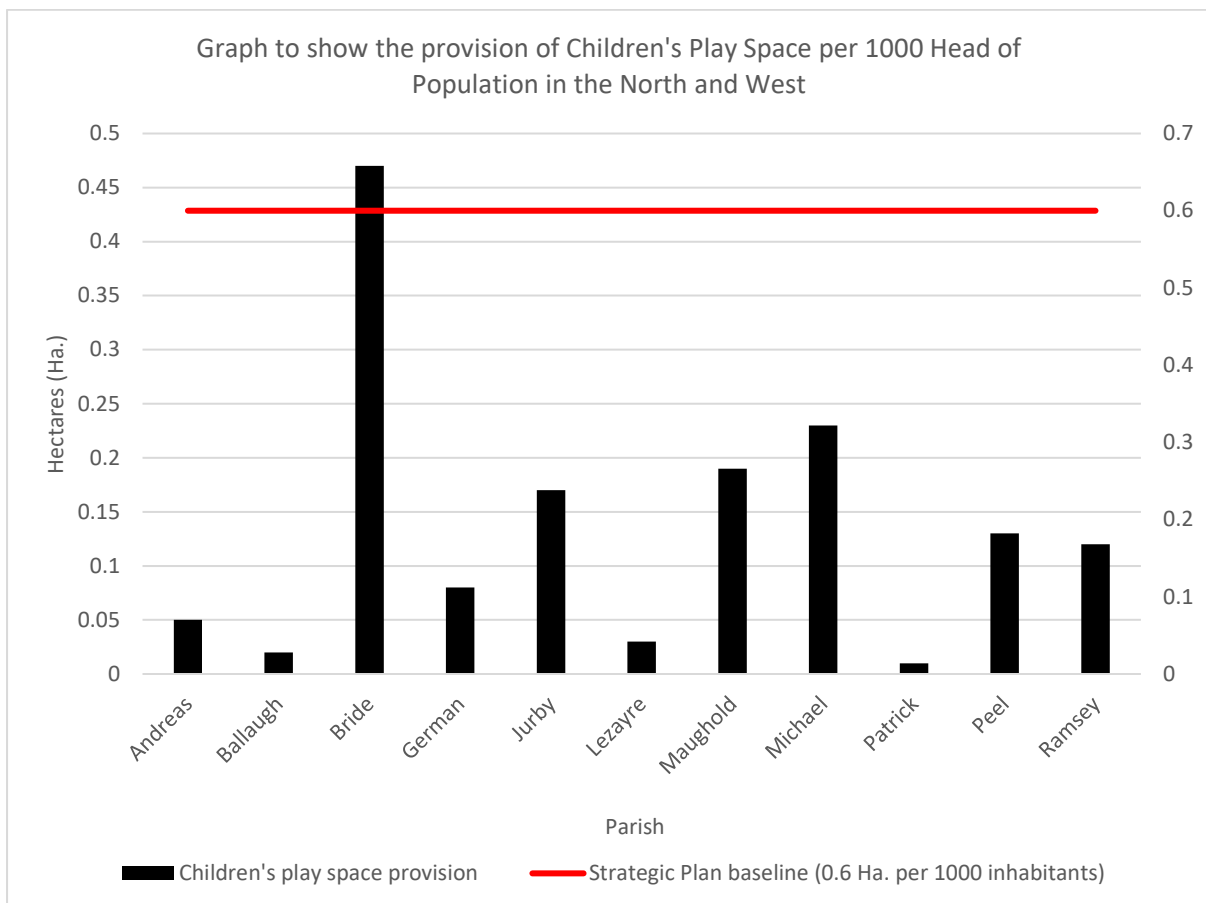

North and West Children's Play Space	
Location	Total Children's play Space in Ha.
Andreas	0.1
Ballaugh	0.02
Bride	0.17
German	0.08
Jurby	0.13
Lezayre	0.04
Maughold	0.18
Michael	0.35
Patrick	0.01
Peel	0.72
Ramsey	1.03
Total Hectares	2.80
N&W Area Population	23825
Per 1000=	0.12