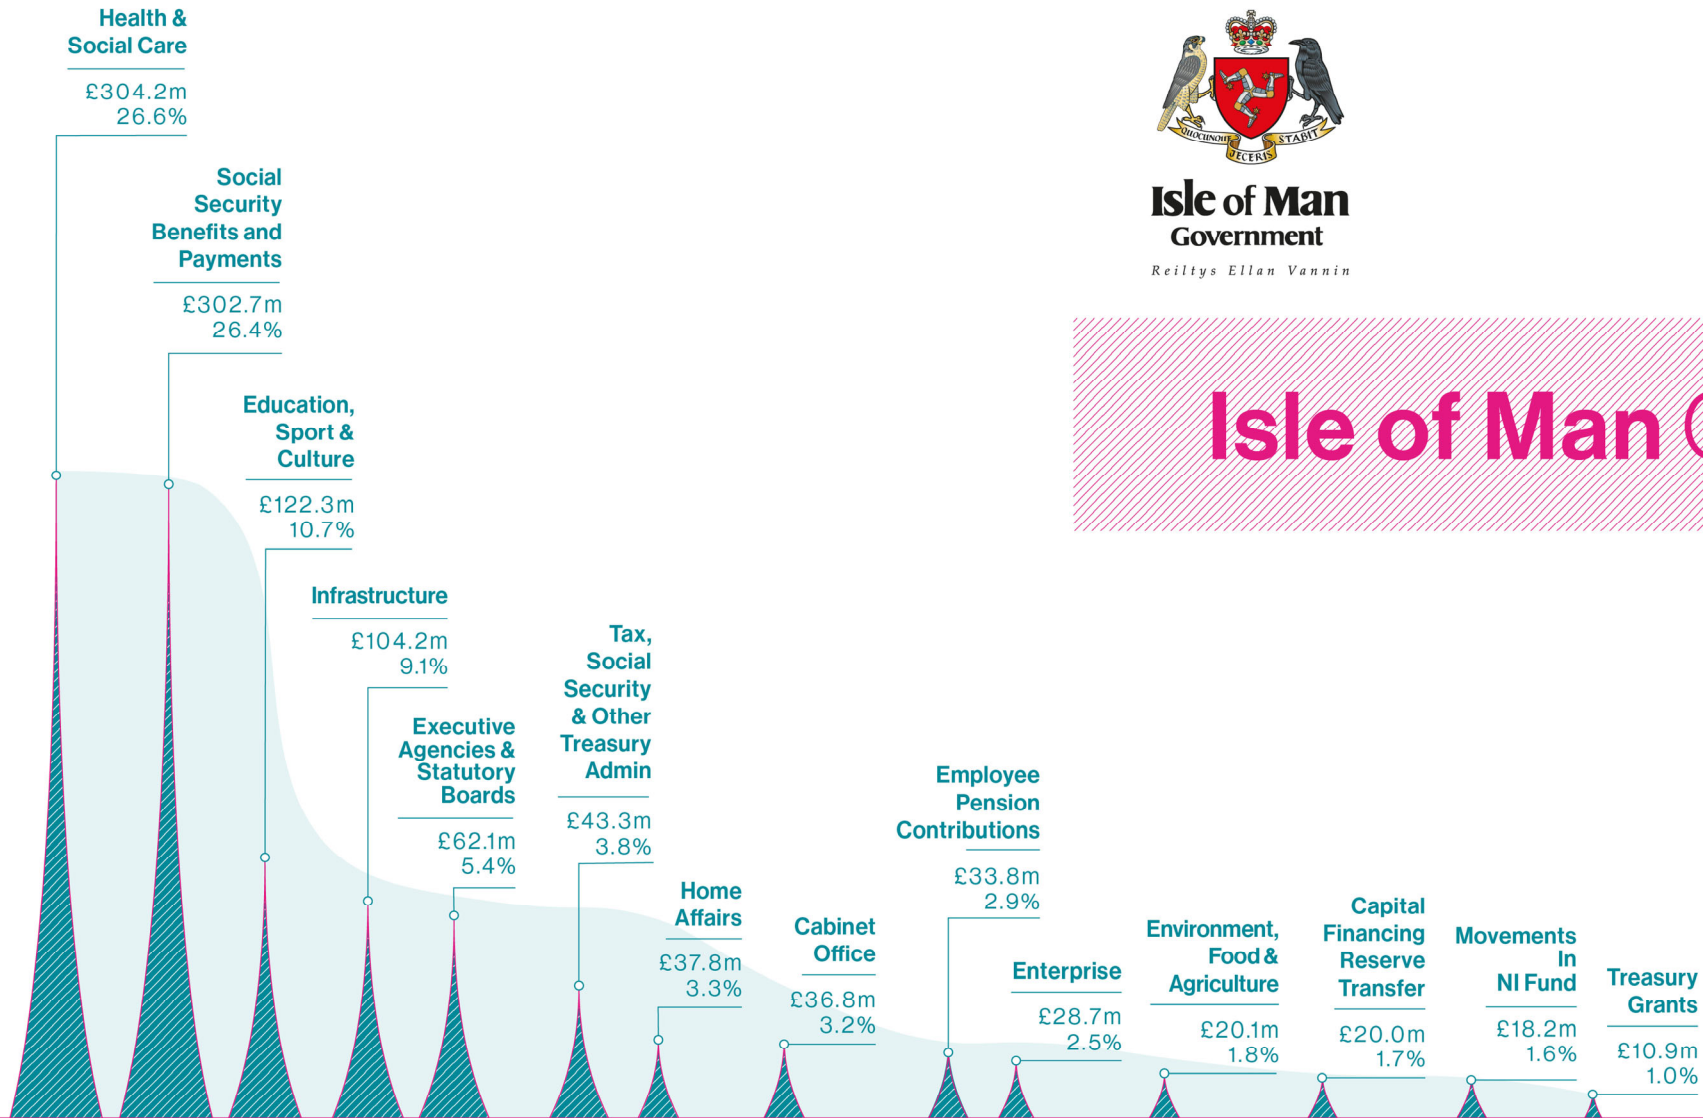

# Isle of Man Outgoings

**OUTGOINGS**  
£1145.1m