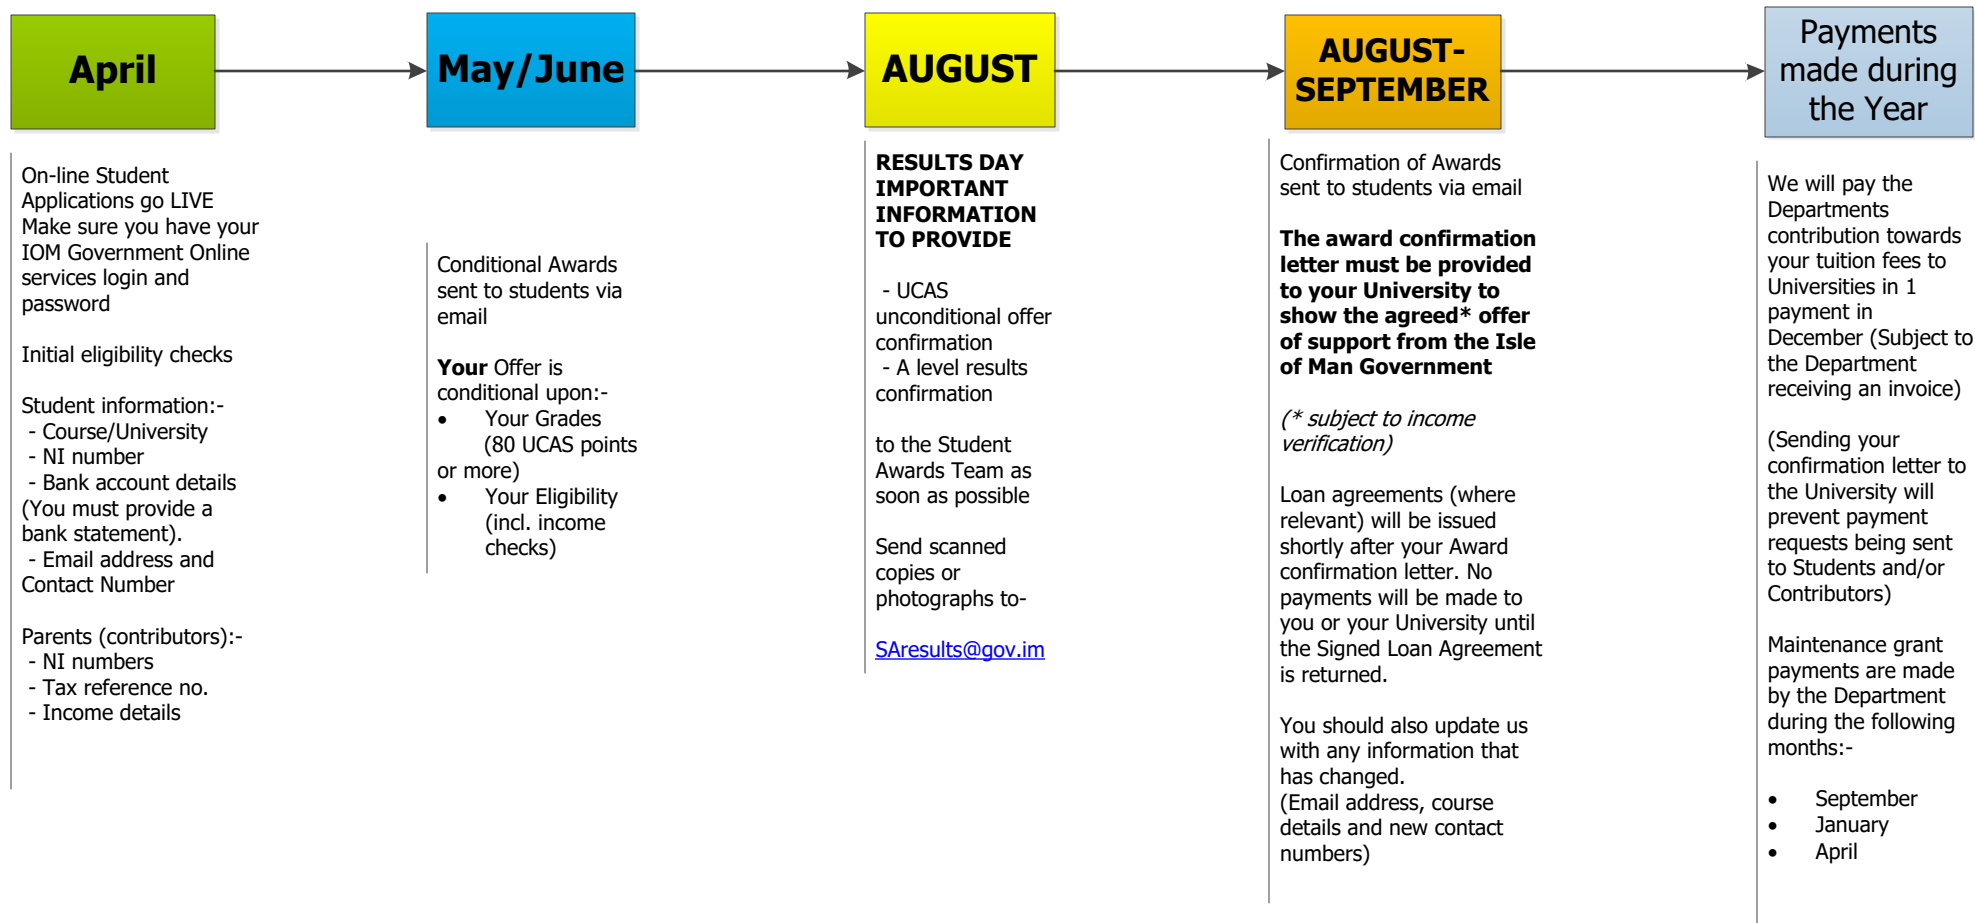

# Isle of Man Student Awards – Overview of application and offers process timeline

## Notes

- All applications will be processed on a first come-first served basis.
- Applications must be received by the closing date of 31/07/2022.
- Please note that delays in providing required information/documentation will result in delays to your application
- In the event of any queries please refer to our website in the first instance [www.gov.im/student-awards](http://www.gov.im/student-awards)