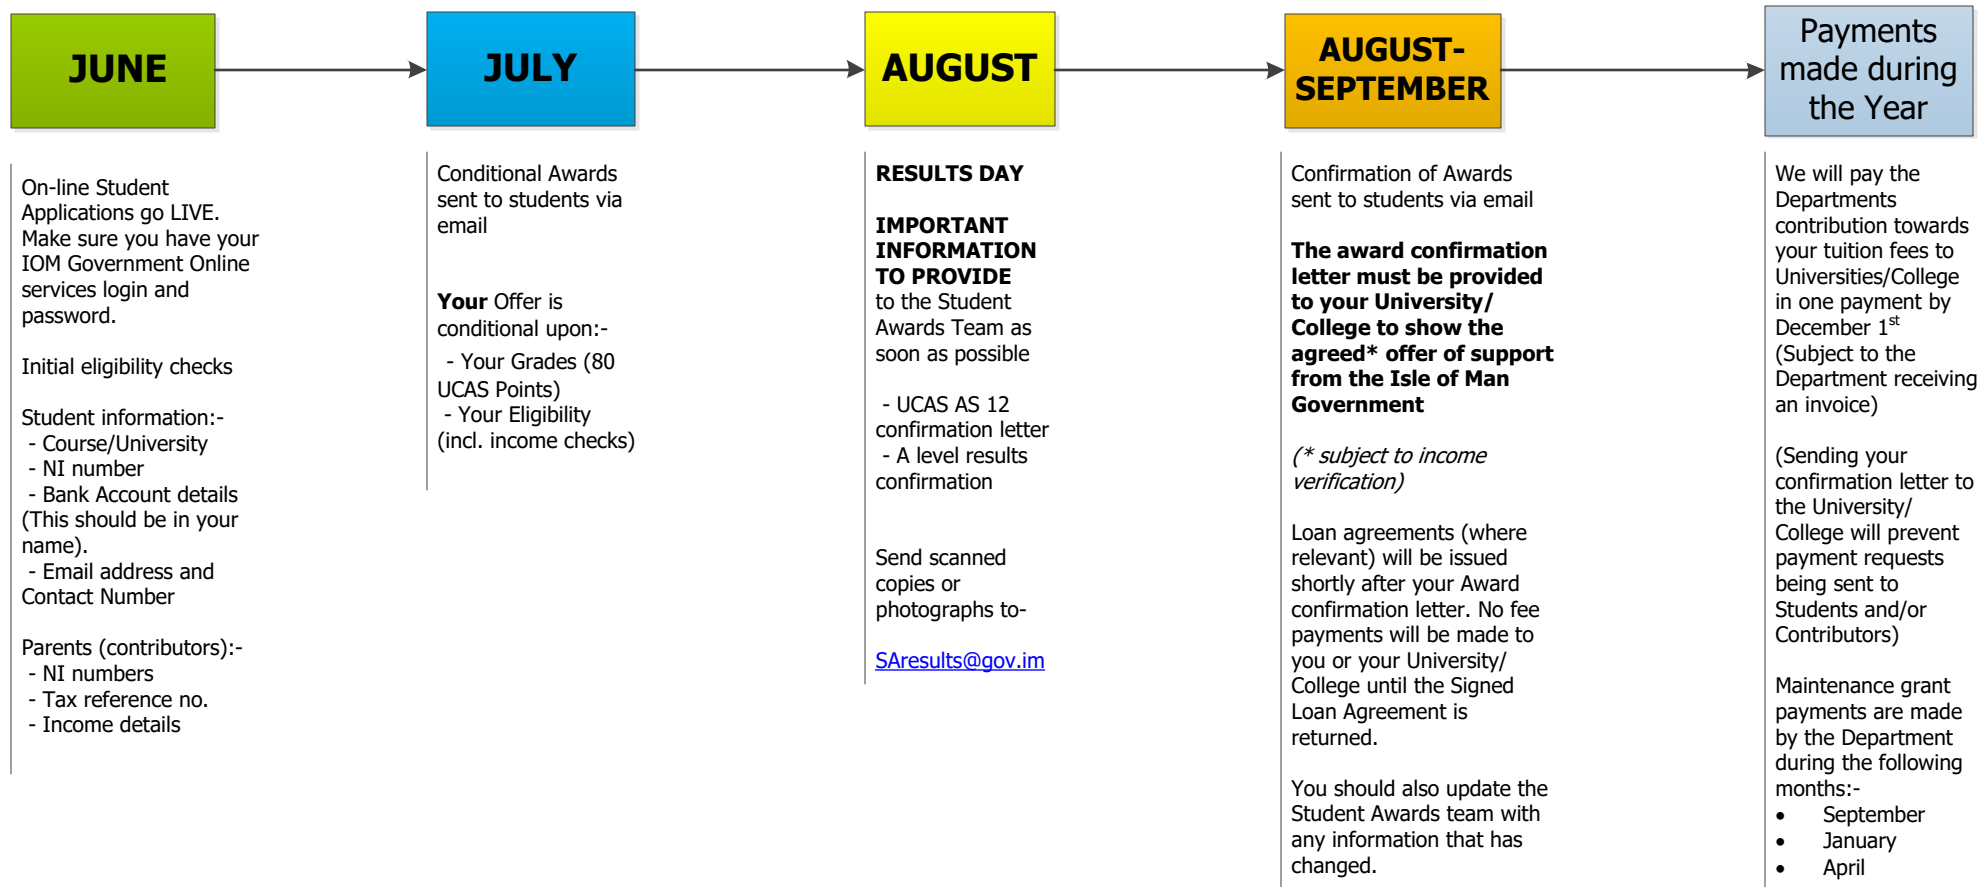

Isle of Man Student Awards – Overview of application and offers process timeline

Notes

- All applications will be processed on a first come-first served basis.
- Applications must be received by the closing date of 31/07/2021.
- Please note that delays in providing required information/documentation will result in delays to your application