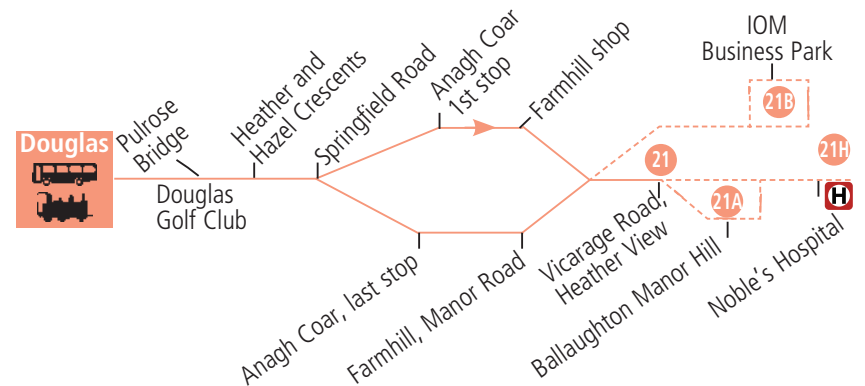

Place	Service	21B	21A	21B	21H	21H	21H	21H	21	N1	N1
Douglas, Lord Street, Stop A		1705	1735	1805	1905	2005	2105	2205	2305	00C15	01C15
Pulrose Golf Club		1710	1740	1810	1910	2010	2110	2210	2309	GR	GR
Heather Crescent, 1st stop		1712	1742	1812	1912	2012	2112	2212	2311	-	-
Anagh Coar, Lheannag Park		1717	1747	1817	1916	2016	2116	2216	2314	0023	0123
Farmhill, shop		1720	1750	1820	1919	2019	2119	2219	2316	0025	0125
Noble's Hospital, main entrance	H	-	-	-	1926	2026	2126	2226	-	P	P
Ballaughton Manor Hill		-	1756	-	-	-	-	-	-	-	-
Vicarage Road, Heather View		-	1758	-	1931	2031	2131	2231	2318	-	-
IOM Business Park, shelter		1727	-	1827	-	-	-	-	-	-	-
Farmhill, roundabout		1729	1759	1829	1932	2032	2132	2232	2319	-	-
Anagh Coar, Urley Walk		1735	1805	1835	1937	2037	2137	2237	2324	-	-
Heather Crescent, 1st stop		1737	1807	1837	1939	2039	2139	2239	-	-	-
Groves Road, NSC		-	-	-	-	-	-	-	2327	-	-
Douglas, Lord Street		1749	1819	1849	1950	2050	2150	2250	2333	-	-

Glossary:

- **C** - Service N1 departs from Lord Street Stop C
- **GR** - Operates via Groves Road
- **P** - Bus continues to Port Erin via Cooil Road
- **H** - Hullad Oie Night Owl, premium fares apply

Hullad Oie Night Owl services operate daily Wednesday evening 3 to Saturday evening 12 June 2020 and On Friday & Saturday evenings from 4 to 19 December and New Years Eve/New Years Morning