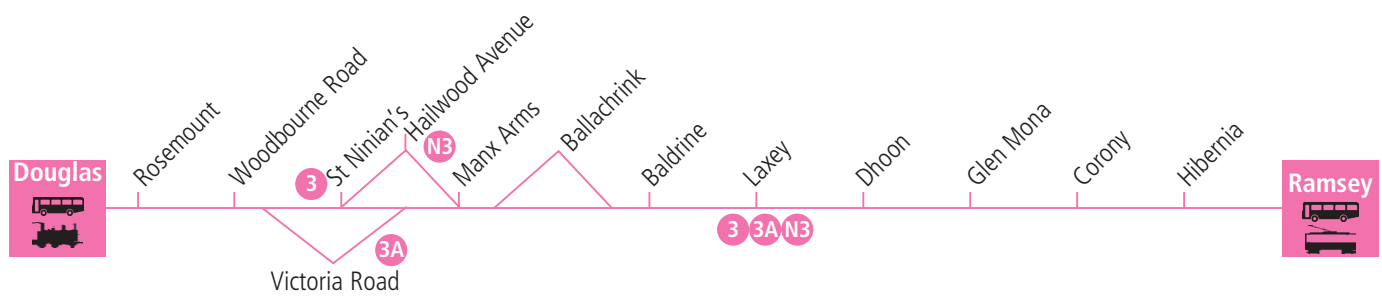

Glossary:

- FS** - Operates Fridays and Saturdays only
- G** - Operates via Ballaragh
- R** - Operates via North Shore Road, Mooragh Prom, Bride Road, Thornhill and Richmond Road to set down
- Sch** - Operates Schooldays only
- ♦ - On schooldays extends to Ramsey Grammar School
- 🦉 - Hullad Oie Night Owl premium fares apply
- MF\$** - Mondays to Fridays from June subject to regulatory approval
- MF** - Mondays to Fridays only

Service departing Douglas

Boarding stops: IOM Business Park, all stops between Ridgeway Street and Rosemount, then Victoria Road at Victoria Crescent and Shoprite

Alighting stops: All stops within the Ramsey Town boundary.

Ramsey - Laxey - Onchan - St Ninian's - Douglas
Ramsey - Laxey - Onchan - Victoria Road - Douglas
Ramsey - Ballaragh - Laxey - Onchan - St Ninian's - Douglas
Ramsey - Laxey - Onchan - St Ninian's - Douglas *Hullad Oie* 
Ramsey - Douglas *Manx Express* 

Service departing Ramsey

Boarding stops: All stops within the Ramsey town boundary

Alighting stops: Victoria Road, Centre House and Victoria Crescent, Prospect Terrace then all stops to Lord Street and IOM Business Park.