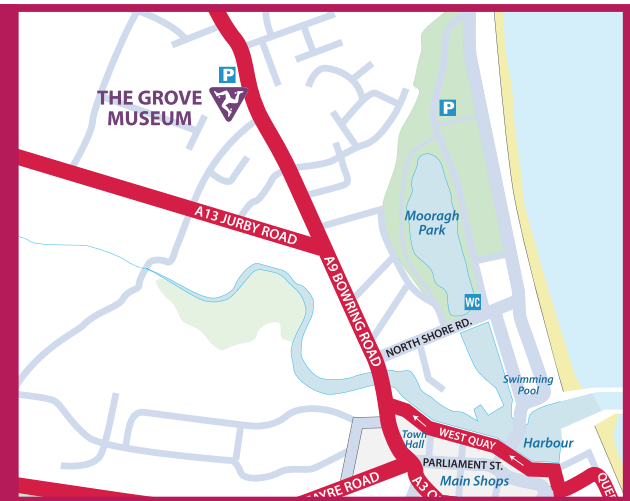

VICTORIAN COUNTRY HOME

Visit The Grove Museum, Ramsey

Use your Go Explore Heritage Card or Holiday Pass

manxnationalheritage.im