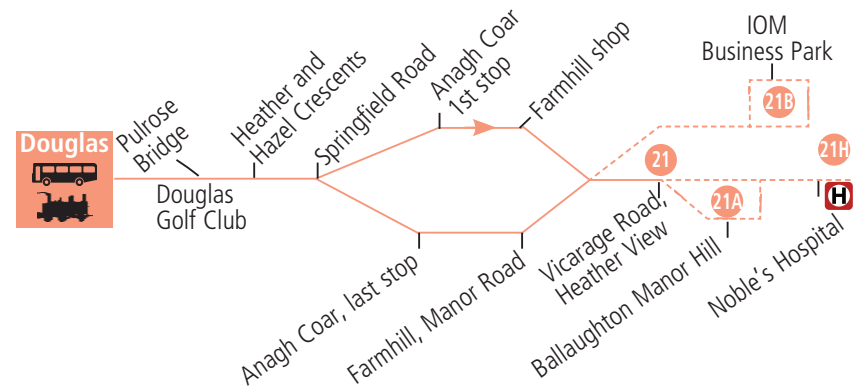

Place	Service	21B	21A	21B	21H	21H	21H	21H	21	N1	N1
Douglas, Lord Street, Stop A		1705	1735	1805	1905	2005	2105	2205	2305	00C15	01C15
Pulrose Golf Club		1710	1740	1810	1910	2010	2110	2210	2309	GR	GR
Heather Crescent, 1st stop		1712	1742	1812	1912	2012	2112	2212	2311	-	-
Anagh Coar, Lheannag Park		1717	1747	1817	1916	2016	2116	2216	2314	0023	0123
Farmhill, shop		1720	1750	1820	1919	2019	2119	2219	2316	0025	0125
Noble's Hospital, main entrance	H	-	-	-	1926	2026	2126	2226	-	P	P
Ballaughton Manor Hill		-	1756	-	-	-	-	-	-	-	-
Vicarage Road, Heather View		-	1758	-	1931	2031	2131	2231	2318	-	-
IOM Business Park, shelter		1727	-	1827	-	-	-	-	-	-	-
Farmhill, roundabout		1729	1759	1829	1932	2032	2132	2232	2319	-	-
Anagh Coar, Urley Walk		1735	1805	1835	1937	2037	2137	2237	2324	-	-
Heather Crescent, 1st stop		1737	1807	1837	1939	2039	2139	2239	-	-	-
Groves Road, NSC		-	-	-	-	-	-	-	2327	-	-
Douglas, Lord Street		1749	1819	1849	1950	2050	2150	2250	2333	-	-

Glossary:

- **C** - Service N1 departs from Lord Street Stop C
- **GR** - Operates via Groves Road
- **P** - Bus continues to Port Erin via Cooil Road
- Hullad Oie Night Owl, premium fares apply

Hullad Oie Night Owl services operate daily Wednesday evening 3 to Saturday evening 12 June 2020 and On Friday & Saturday evenings from 4 to 19 December and New Years Eve/New Years Morning