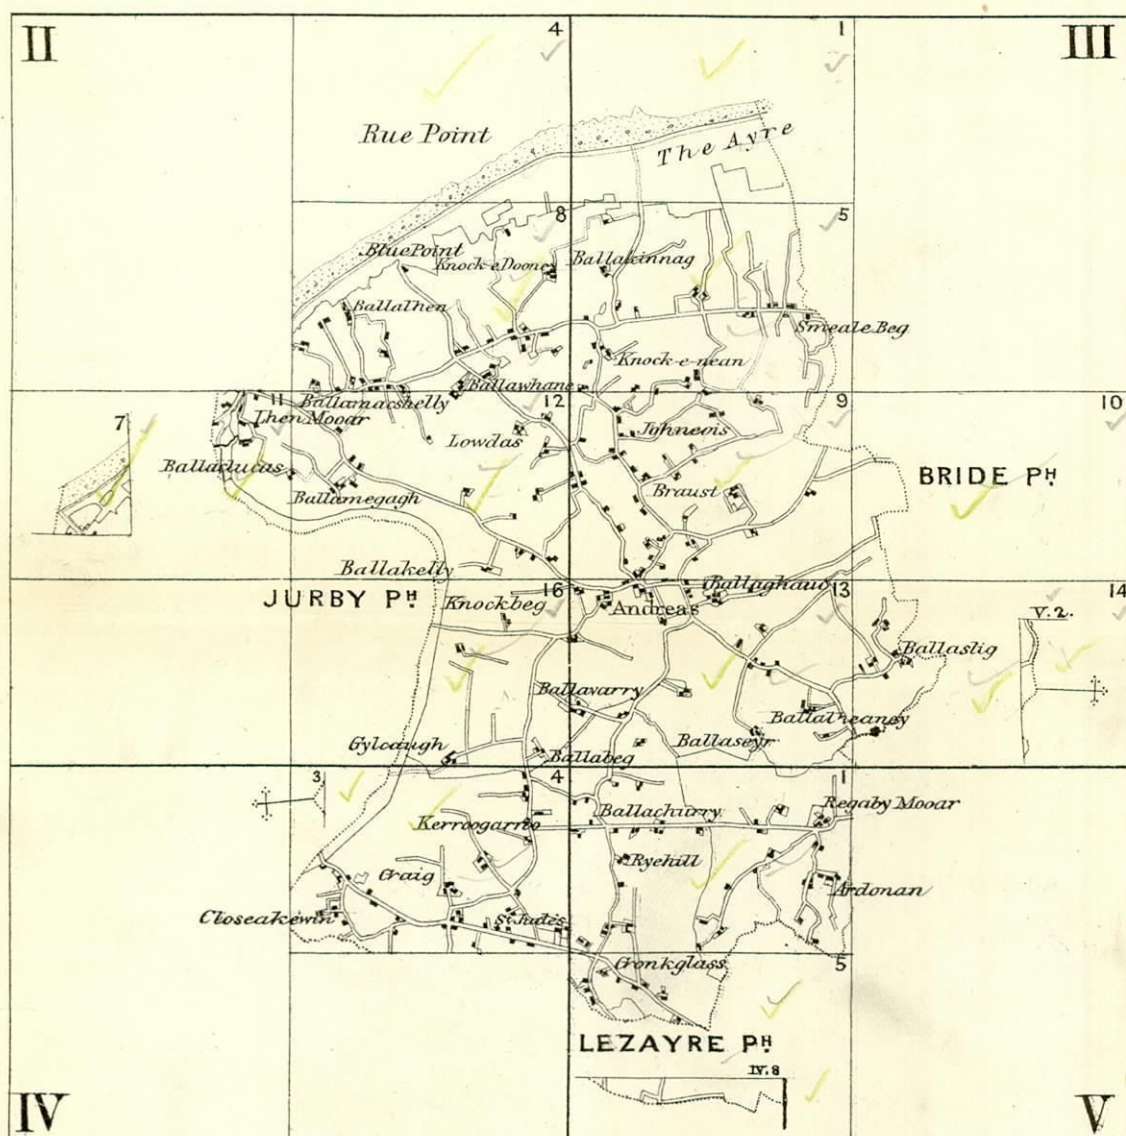

LONDON:
PRINTED BY GEORGE E. EYRE AND WILLIAM SPOTTISWOODE,
PRINTERS TO THE QUEEN'S MOST EXCELLENT MAJESTY.
FOR HER MAJESTY'S STATIONERY OFFICE.

1870.

Price Three Shillings.

[7142.—50—3/70.]

ORDNANCE SURVEY OF THE ISLE OF MAN

PARISH OF ANDREAS

INDEX TO THE SHEETS

Published on the Scale of $\frac{1}{2500}$ or 25.344 Inches to a Mile

Scale of this Index One Inch to a Mile

EXPLANATORY REMARKS.

The scale of the Parish Plans is the 1-2500th of the actual length on the ground, and is equal to 25·344 inches to a mile, which is very approximately equal to one square inch to one acre, the square of 1·0018 inch being equal to one acre.