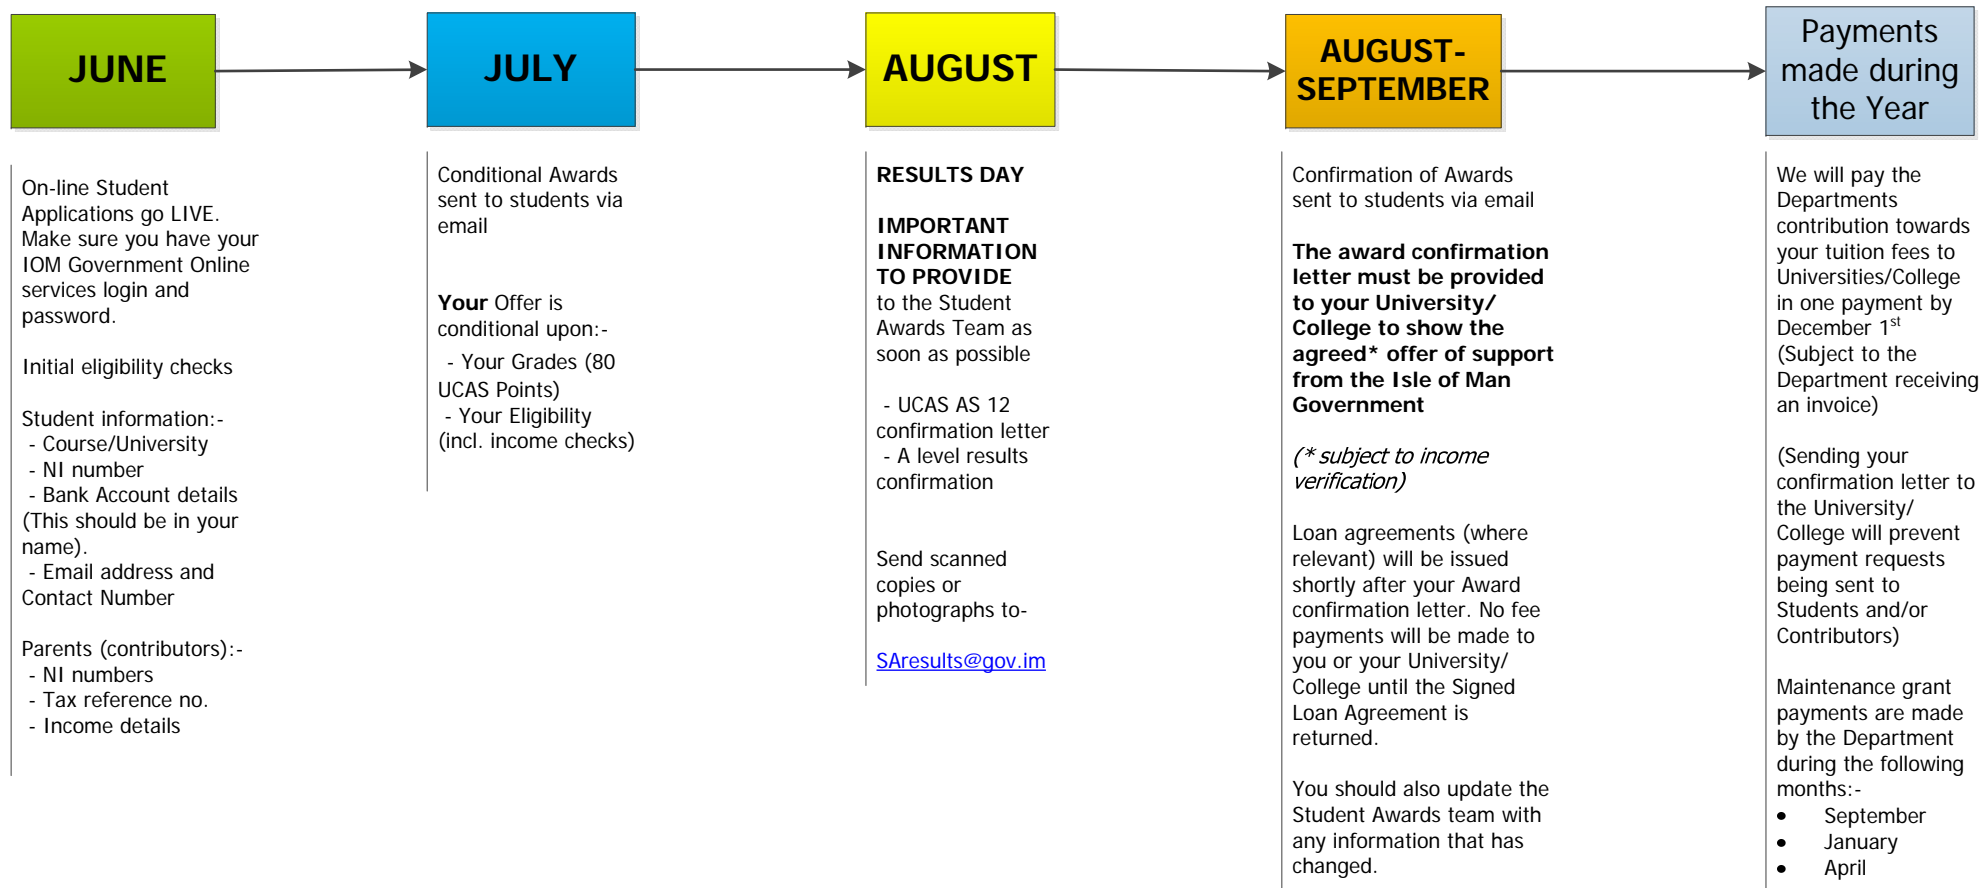

Isle of Man Student Awards – Overview of application and offers process timeline

Notes

- All applications will be processed on a first come-first served basis.
- Applications must be received by the closing date of 31/07/2019.
- Please note that delays in providing required information/documentation will result in delays to your application