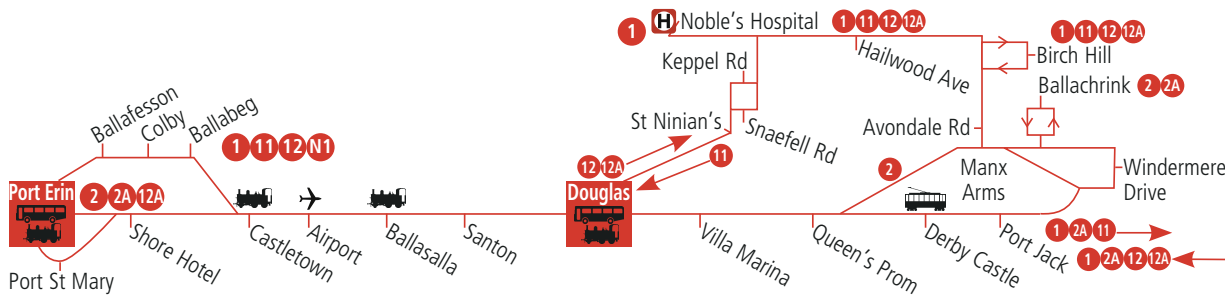

Times in italics at Port St Mary indicate a bus operating to Douglas as a Service 1A, 2, 2A or 12A

Glossary:

- W** - Commences from the Cemetery entrance on Johnny Watterson's Lane 2 minutes before the time shown for Hailwood Avenue
- ↩ - Change of bus required - through fares available

Times in italics at Port St Mary indicate a bus arriving from Douglas via Shore Road

UNLIMITED TRAVEL ON BUSES AND TRAINS

FOR 1, 3, 5 OR 7 DAYS • SEE PAGES 4 & 5

1 **11**
2A
12
N1

Port St Mary/Port Erin - Colby - Castletown - Airport → - Douglas - Promenades - Birch Hill / Hailwood Avenue
Port Erin - Port St Mary - Shore Road - Castletown - Airport → - Douglas - Promenades - Ballachrink
Port St Mary/Port Erin - Colby - Castletown - Airport → - Douglas - Rosemount - Birch Hill
Port St Mary - Port Erin - Colby - Castletown - Douglas  Hullad Oie

Times in italics at Port St Mary indicate a bus arriving from Douglas via Shore Road