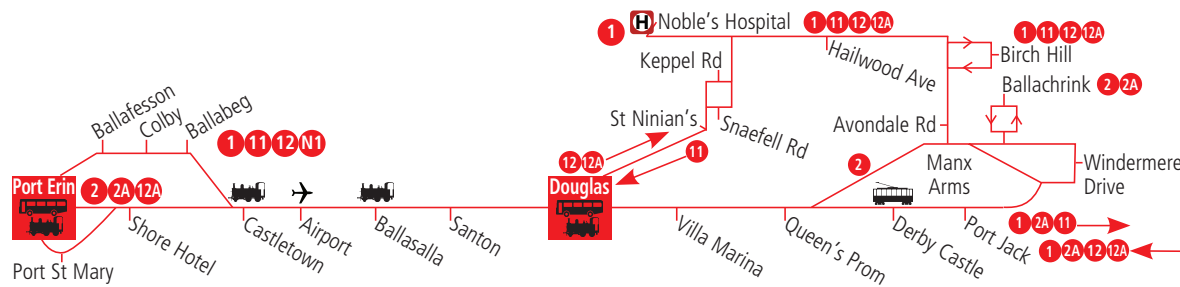

Times in italics at Port St Mary indicate a bus operating to Douglas as a Service 1A, 2, 2A or 12A

Glossary:

- **F** – Operates Fridays only
- **H** – Connection at Hampton Farm layby
- **NSch** – Operates School Holidays
- **P** – Operates via Prospect Hill and Circular Road
- **Sch** – Operates Schooldays only
- ***** – Change of bus may be required
- **↩** – Change of bus required - through fares available