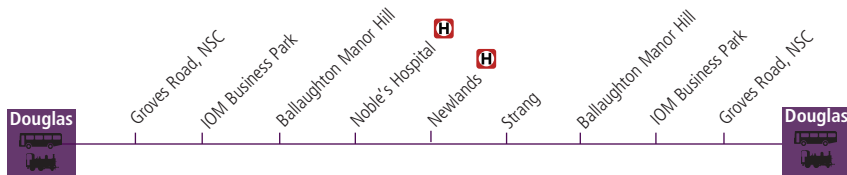

Saturdays

Jesarn

Place	Service	26M	21A	21A	21A	21A	21A	21A	21A	21A	21A	21A
Douglas, Lord Street Stop A		V	0830	0930	1030	1130	1230	1330	1430	1530	1640	1740
Ballaughton Manor Hill		0806	0851	0951	1051	1151	1251	1351	1451	1551	1701	1801
Douglas , Lord Street		0824	0914	1014	1114	1214	1314	1414	1514	1614	1724	1824

Glossary:

- BB** - Operates via Westmoreland Road and Ballabrooie
- D** - Departs Lord Street Stand D
- ONC** - Continues to Douglas as a Service 1 via Tromode, Hailwood Avenue, Royal Avenue and Promenades
- PROM** - Commences at Loch Promenade and operates via Royal Avenue, Hailwood Avenue and Tromode
- NSch** - Operates School Holidays only
- V** - Starts from Vicarage Road at 0805