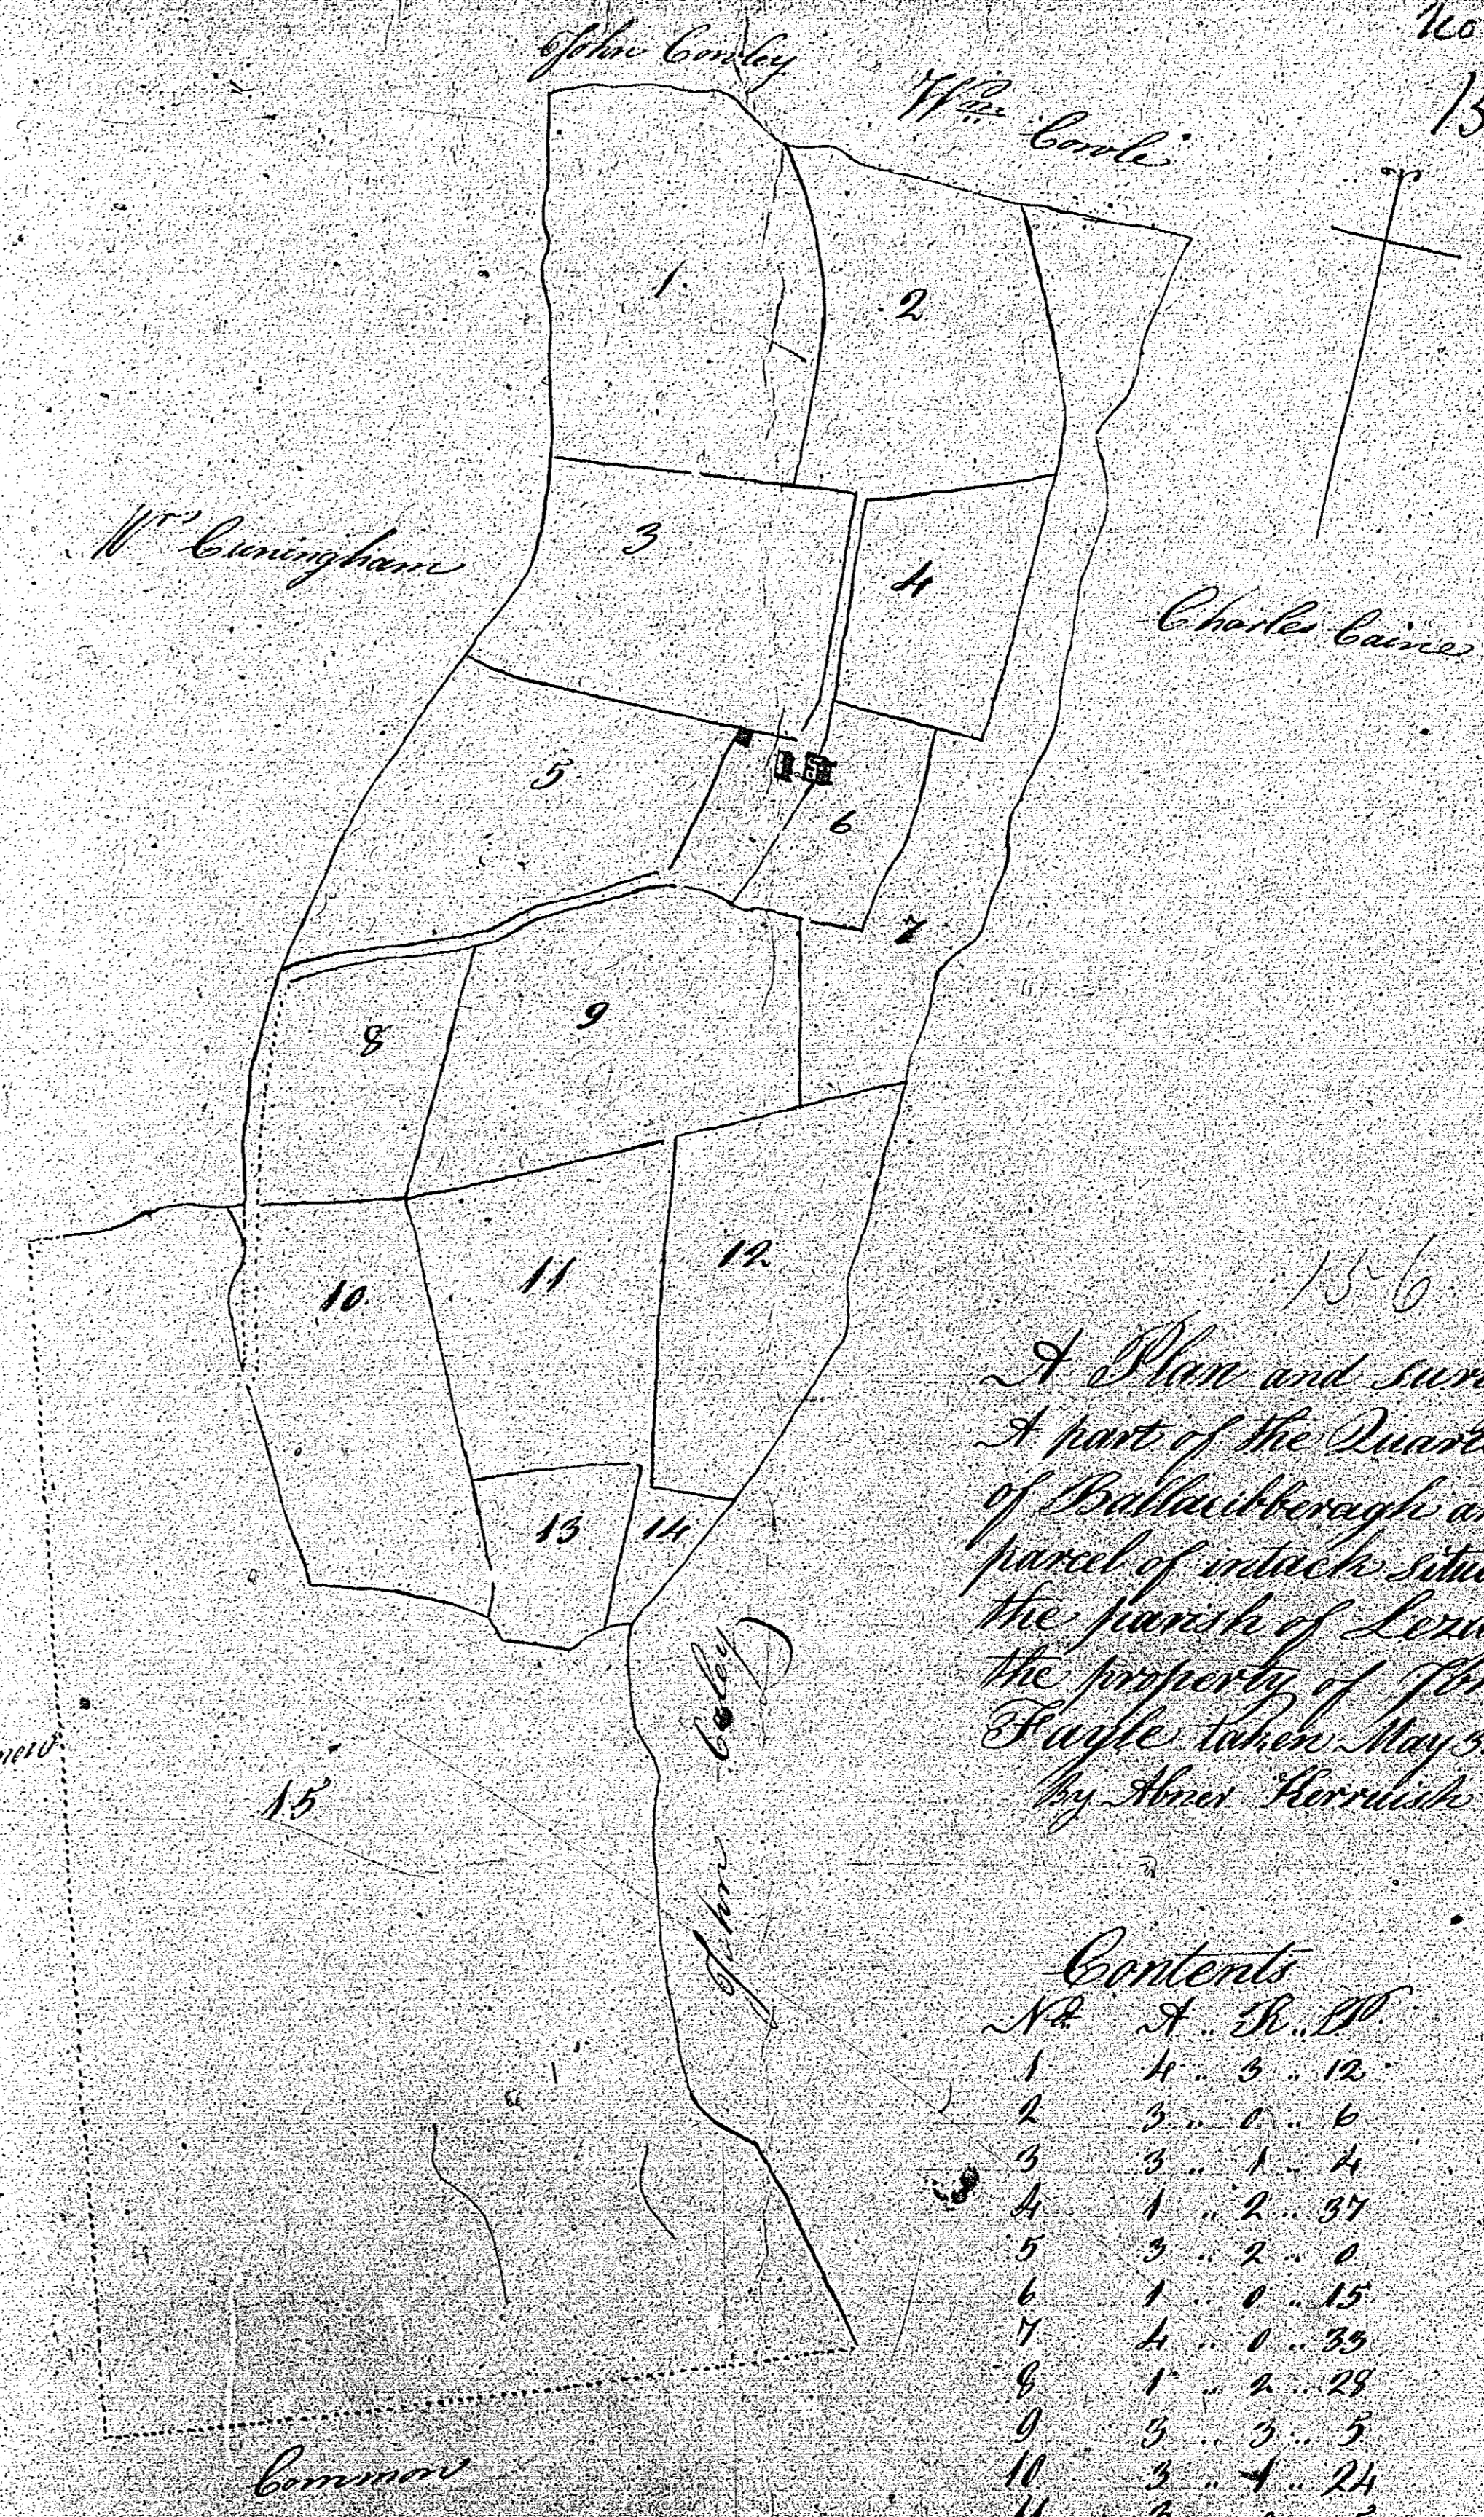

Contents
1
2
3
4
5
6
7
8
9
10
11
12
13
14
15
16
17
18
19
20
21
22
23
24
25
26
27
28
29
30
31
32
33
34
35
36
37
38
39
40
41
42
43
44
45
46
47
48
49
50
51
52
53
54
55
56
57
58
59
60
61
62
63
64
65
66
67
68
69
70
71
72
73
74
75
76
77
78
79
80
81
82
83
84
85
86
87
88
89
90
91
92
93
94
95
96
97
98
99
100

Contents

154.

154
A Plan & Survey of two fields in Lezayze
belonging to Charles Duggan
by John Brown
June 26th 1839
sub. then shown to me

Scale
20-0-0
1-3-3

Noticed
156.

Contents
1 1 37

156
A Plan and Survey of
A part of the Quarterland
of Bullaiborough and A
parcel of waste situated in
the parish of Lenagore
the property of John
Fagle taken May 31st 1829
by Adam Ferris

Contents

No.	A.	R.	P.
1	4	3	12
2	3	0	6
3	3	1	4
4	1	2	37
5	3	2	0
6	1	0	15
7	4	0	39
8	1	2	28
9	3	3	5
10	3	4	24
11	3	0	5
12	3	0	27
13	1	0	6
14	0	1	20
15	21	0	38
	21	0	17
	42	1	37

A scale of 3 chains to an inch