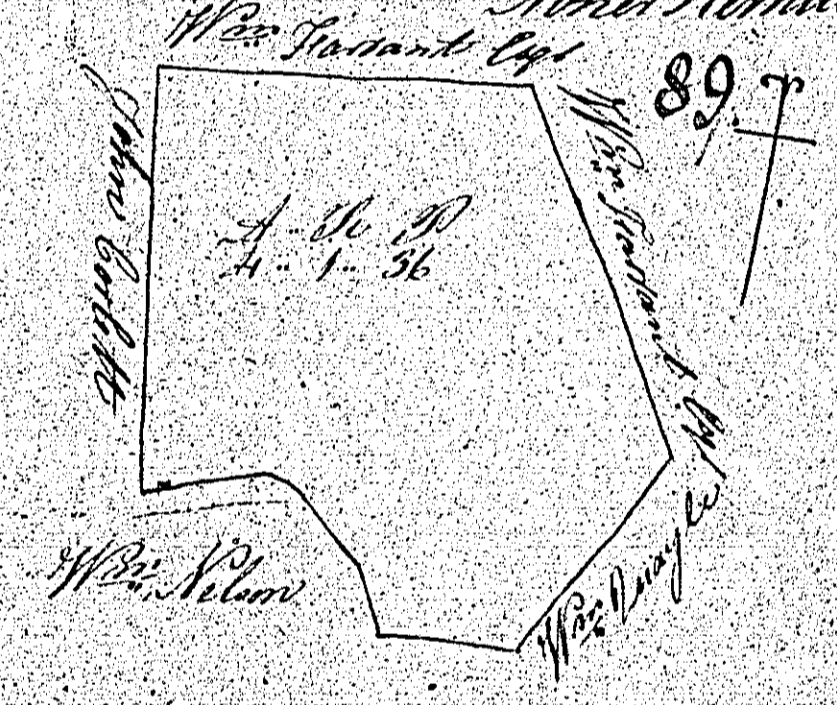

21

Notes

2

A Plan and Survey of a parcel
of land called *Blance Hill* lying
in the parish of *Lezayre* the prop-
erty of *Judith Corlett* taken
June 18th 1829 by
Abner Hornick

A Scale of 5 Chains to an Inch

Plan 90.
of a Meadow Tract

IN LEZAYRE
The Property of
ISABELLA CORLETT.

T. HARRISON
J. Galey

Scale 30.

1839. Decr. 10th

3
Engine from Doll's Mill

D. Kelly

1839