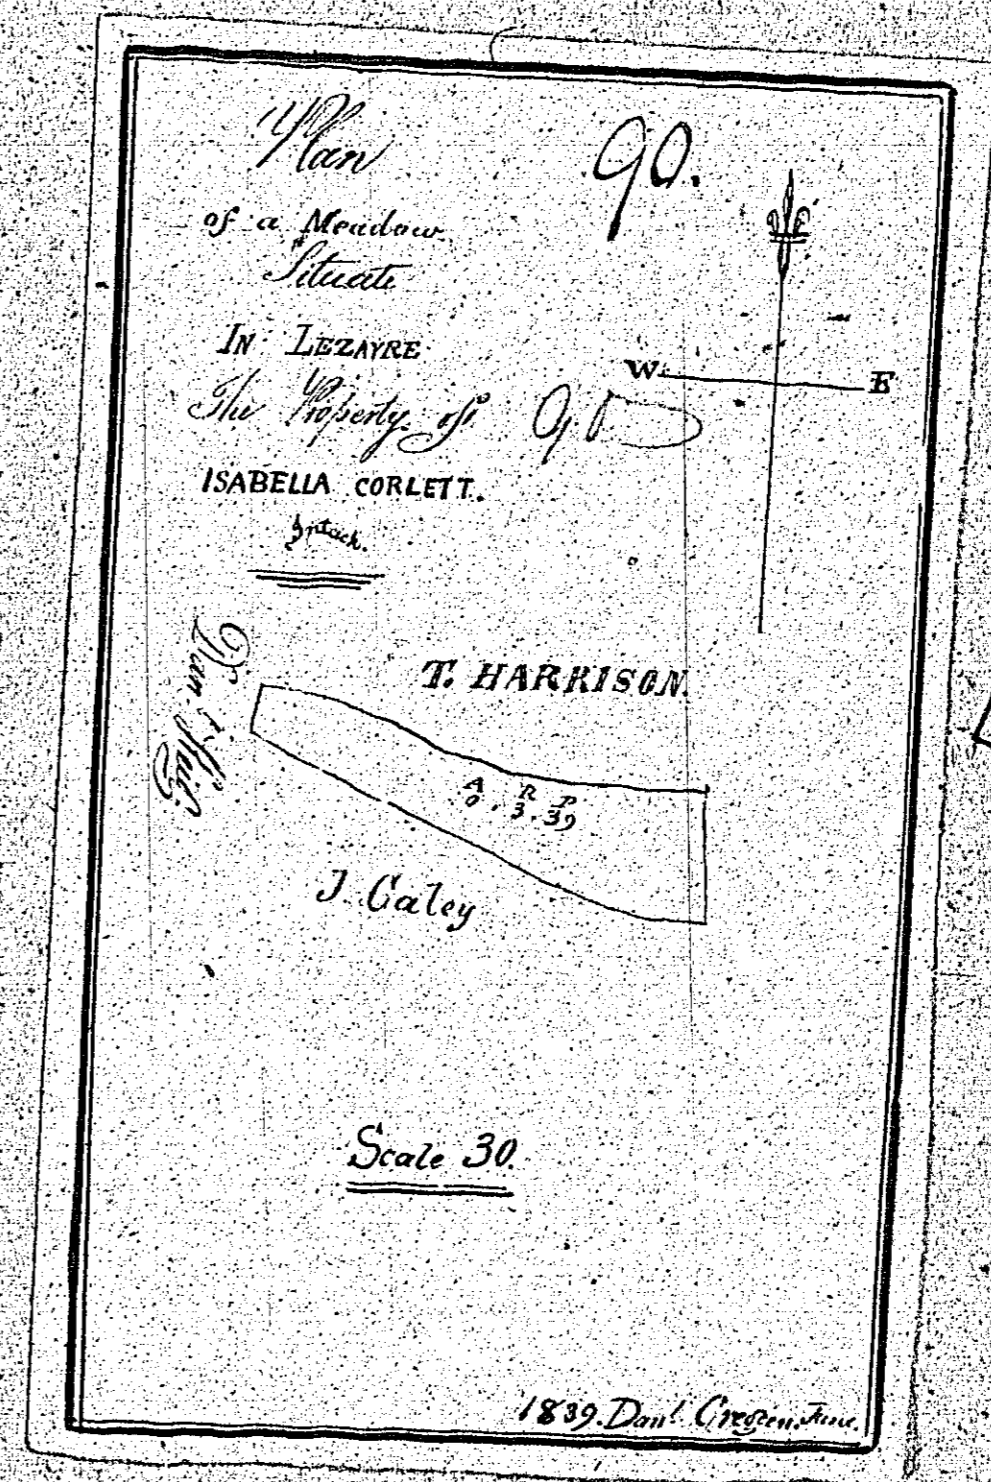

21

Notes

2

A Plan and Survey of a parcel
of land called *Blance Hill* lying
in the parish of *Lezayre* the prop-
erty of *Judith Corlett* taken
June 18th 1829 by
Abner Hornick

A Scale of 5 Chains to an Inch

Plan 90.
of a Meadow Tract

IN LEZAYRE
The Property of
ISABELLA CORLETT.

T. HARRISON
J. Galey

Scale 30.

1839. Decr. 10th

3
Engine from Doll's Mill

D. Kelly

1839