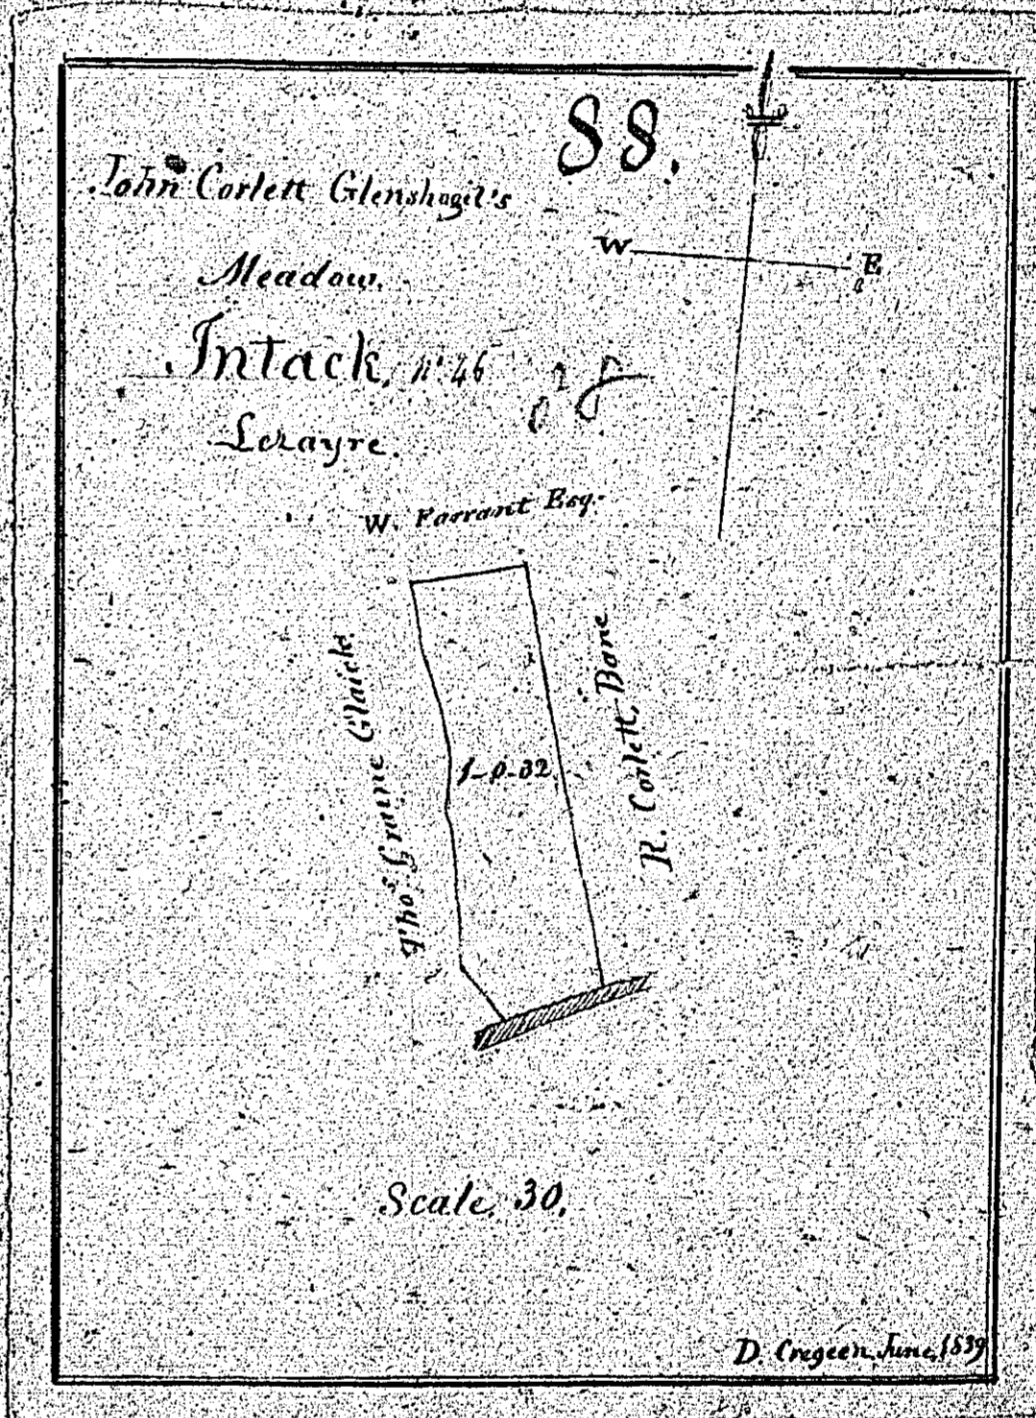

21

Notes

2

A Plan and Survey of a parcel
of land called *Blance Hill* lying
in the parish of *Lezayre* the prop-
erty of *Judith Corlett* taken
June 18th 1829 by
Abner Hornick

A Scale of 5 Chains to an Inch

Plan 90.
of a Meadow Tract

IN LEZAYRE
The Property of
ISABELLA CORLETT.

T. HARRISON
J. Galey

Scale 30.

1839. Decr. 10th

3
Engine from Doll's Mill

D. Kelly

1839

The two following plans are
both numbered 92