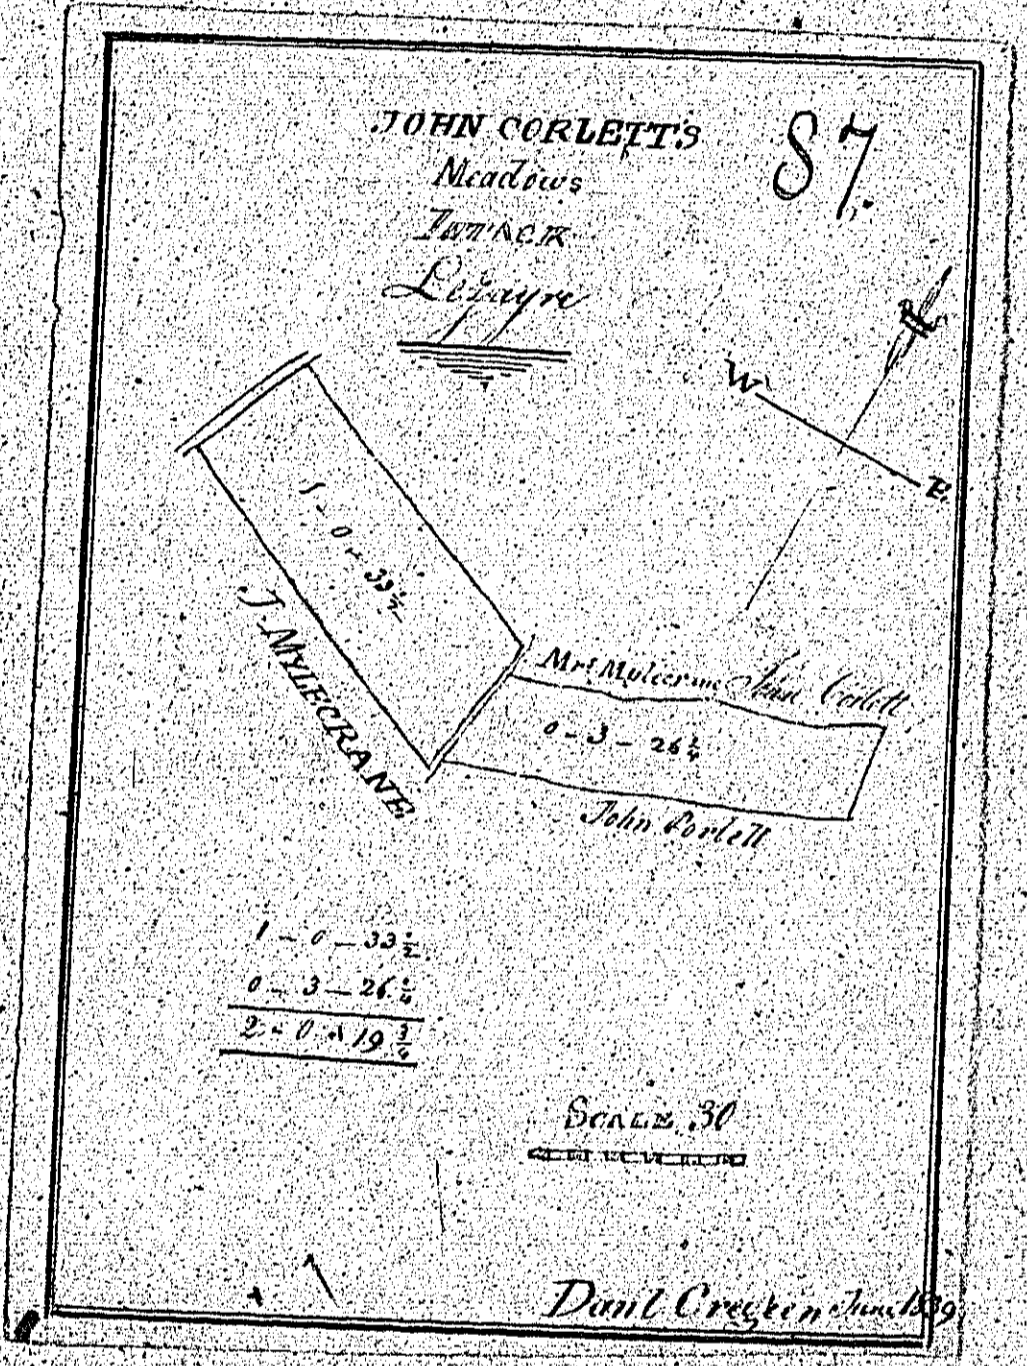

21

Notes

2

A Plan and Survey of a parcel
of land called *Blance Hill* lying
in the parish of *Lezayre* the prop-
erty of *Judith Corlett* taken
June 18th 1829 by
Abner Hornick

A Scale of 5 Chains to an Inch

Plan 90.
of a Meadow Tract

IN LEZAYRE
The Property of
ISABELLA CORLETT.

T. HARRISON
J. Galey

Scale 30.

1839. Decr. 10th

3
Engine from Doll's Mill

D. Kelly

1839

The two following plans are
both numbered 92