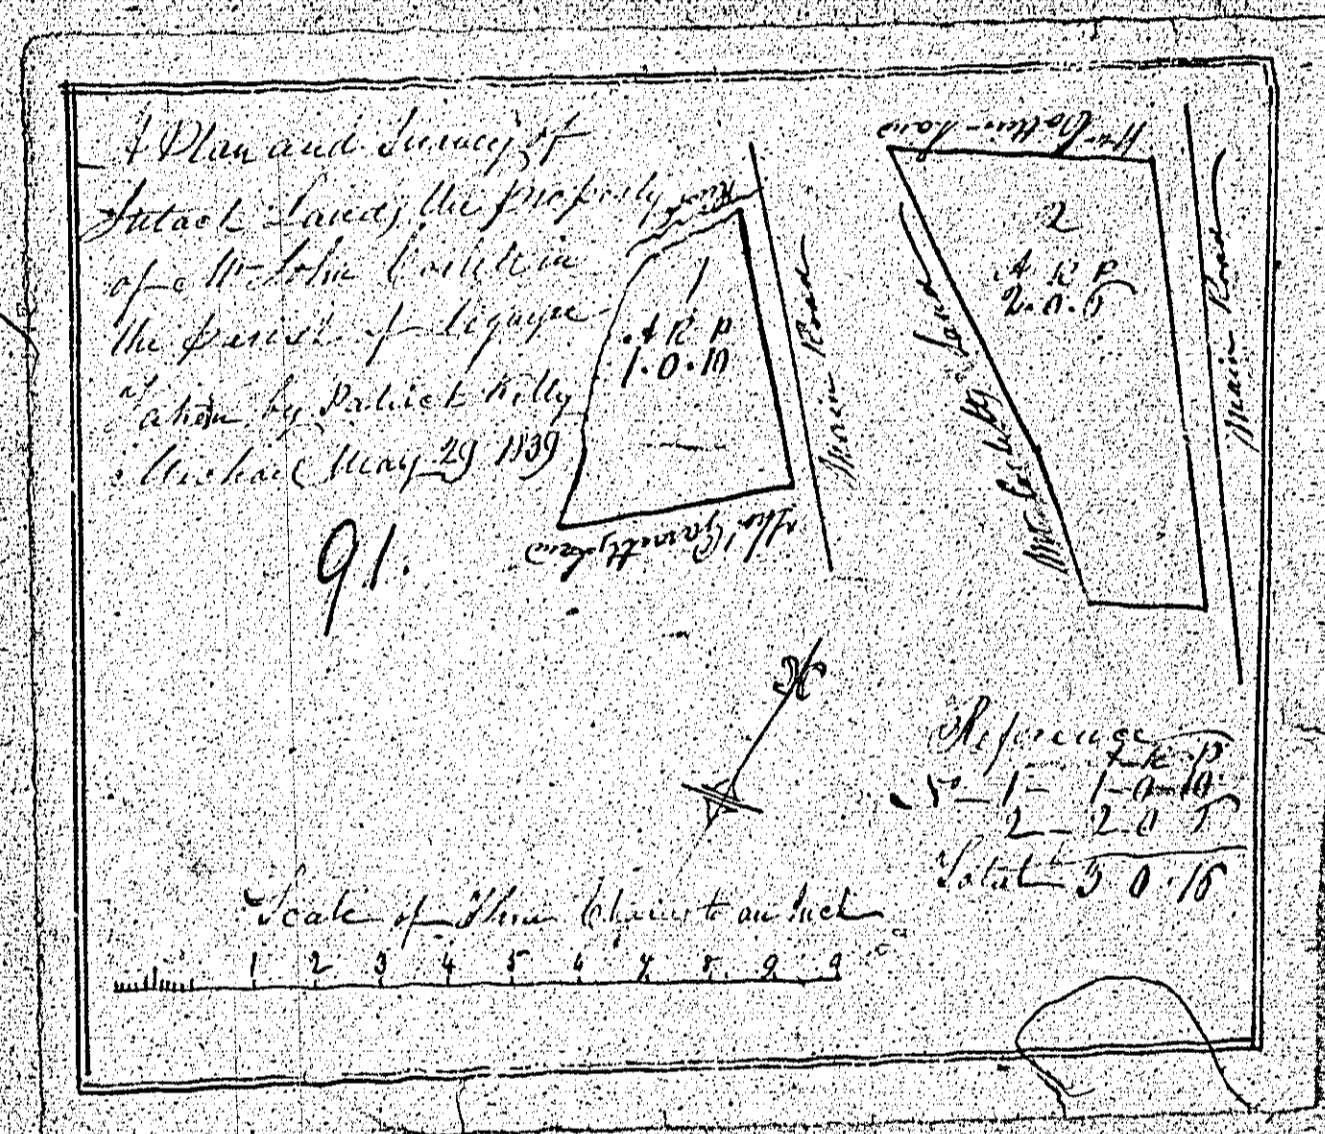

21

Notes

2

A Plan and Survey of a parcel
of land called *Blance Hill* lying
in the parish of *Lezayre* the prop-
erty of *Judith Corlett* taken
June 18th 1829 by
Abner Hornick

A Scale of 5 Chains to an Inch

Plan 90.
of a Meadow Tract

IN LEZAYRE
The Property of
ISABELLA CORLETT.

T. HARRISON
J. Galey

Scale 30.

1839. Decr. 10th

3
Engine from Doll's Mill

D. Kelly

1839

The two following plans are
both numbered 92