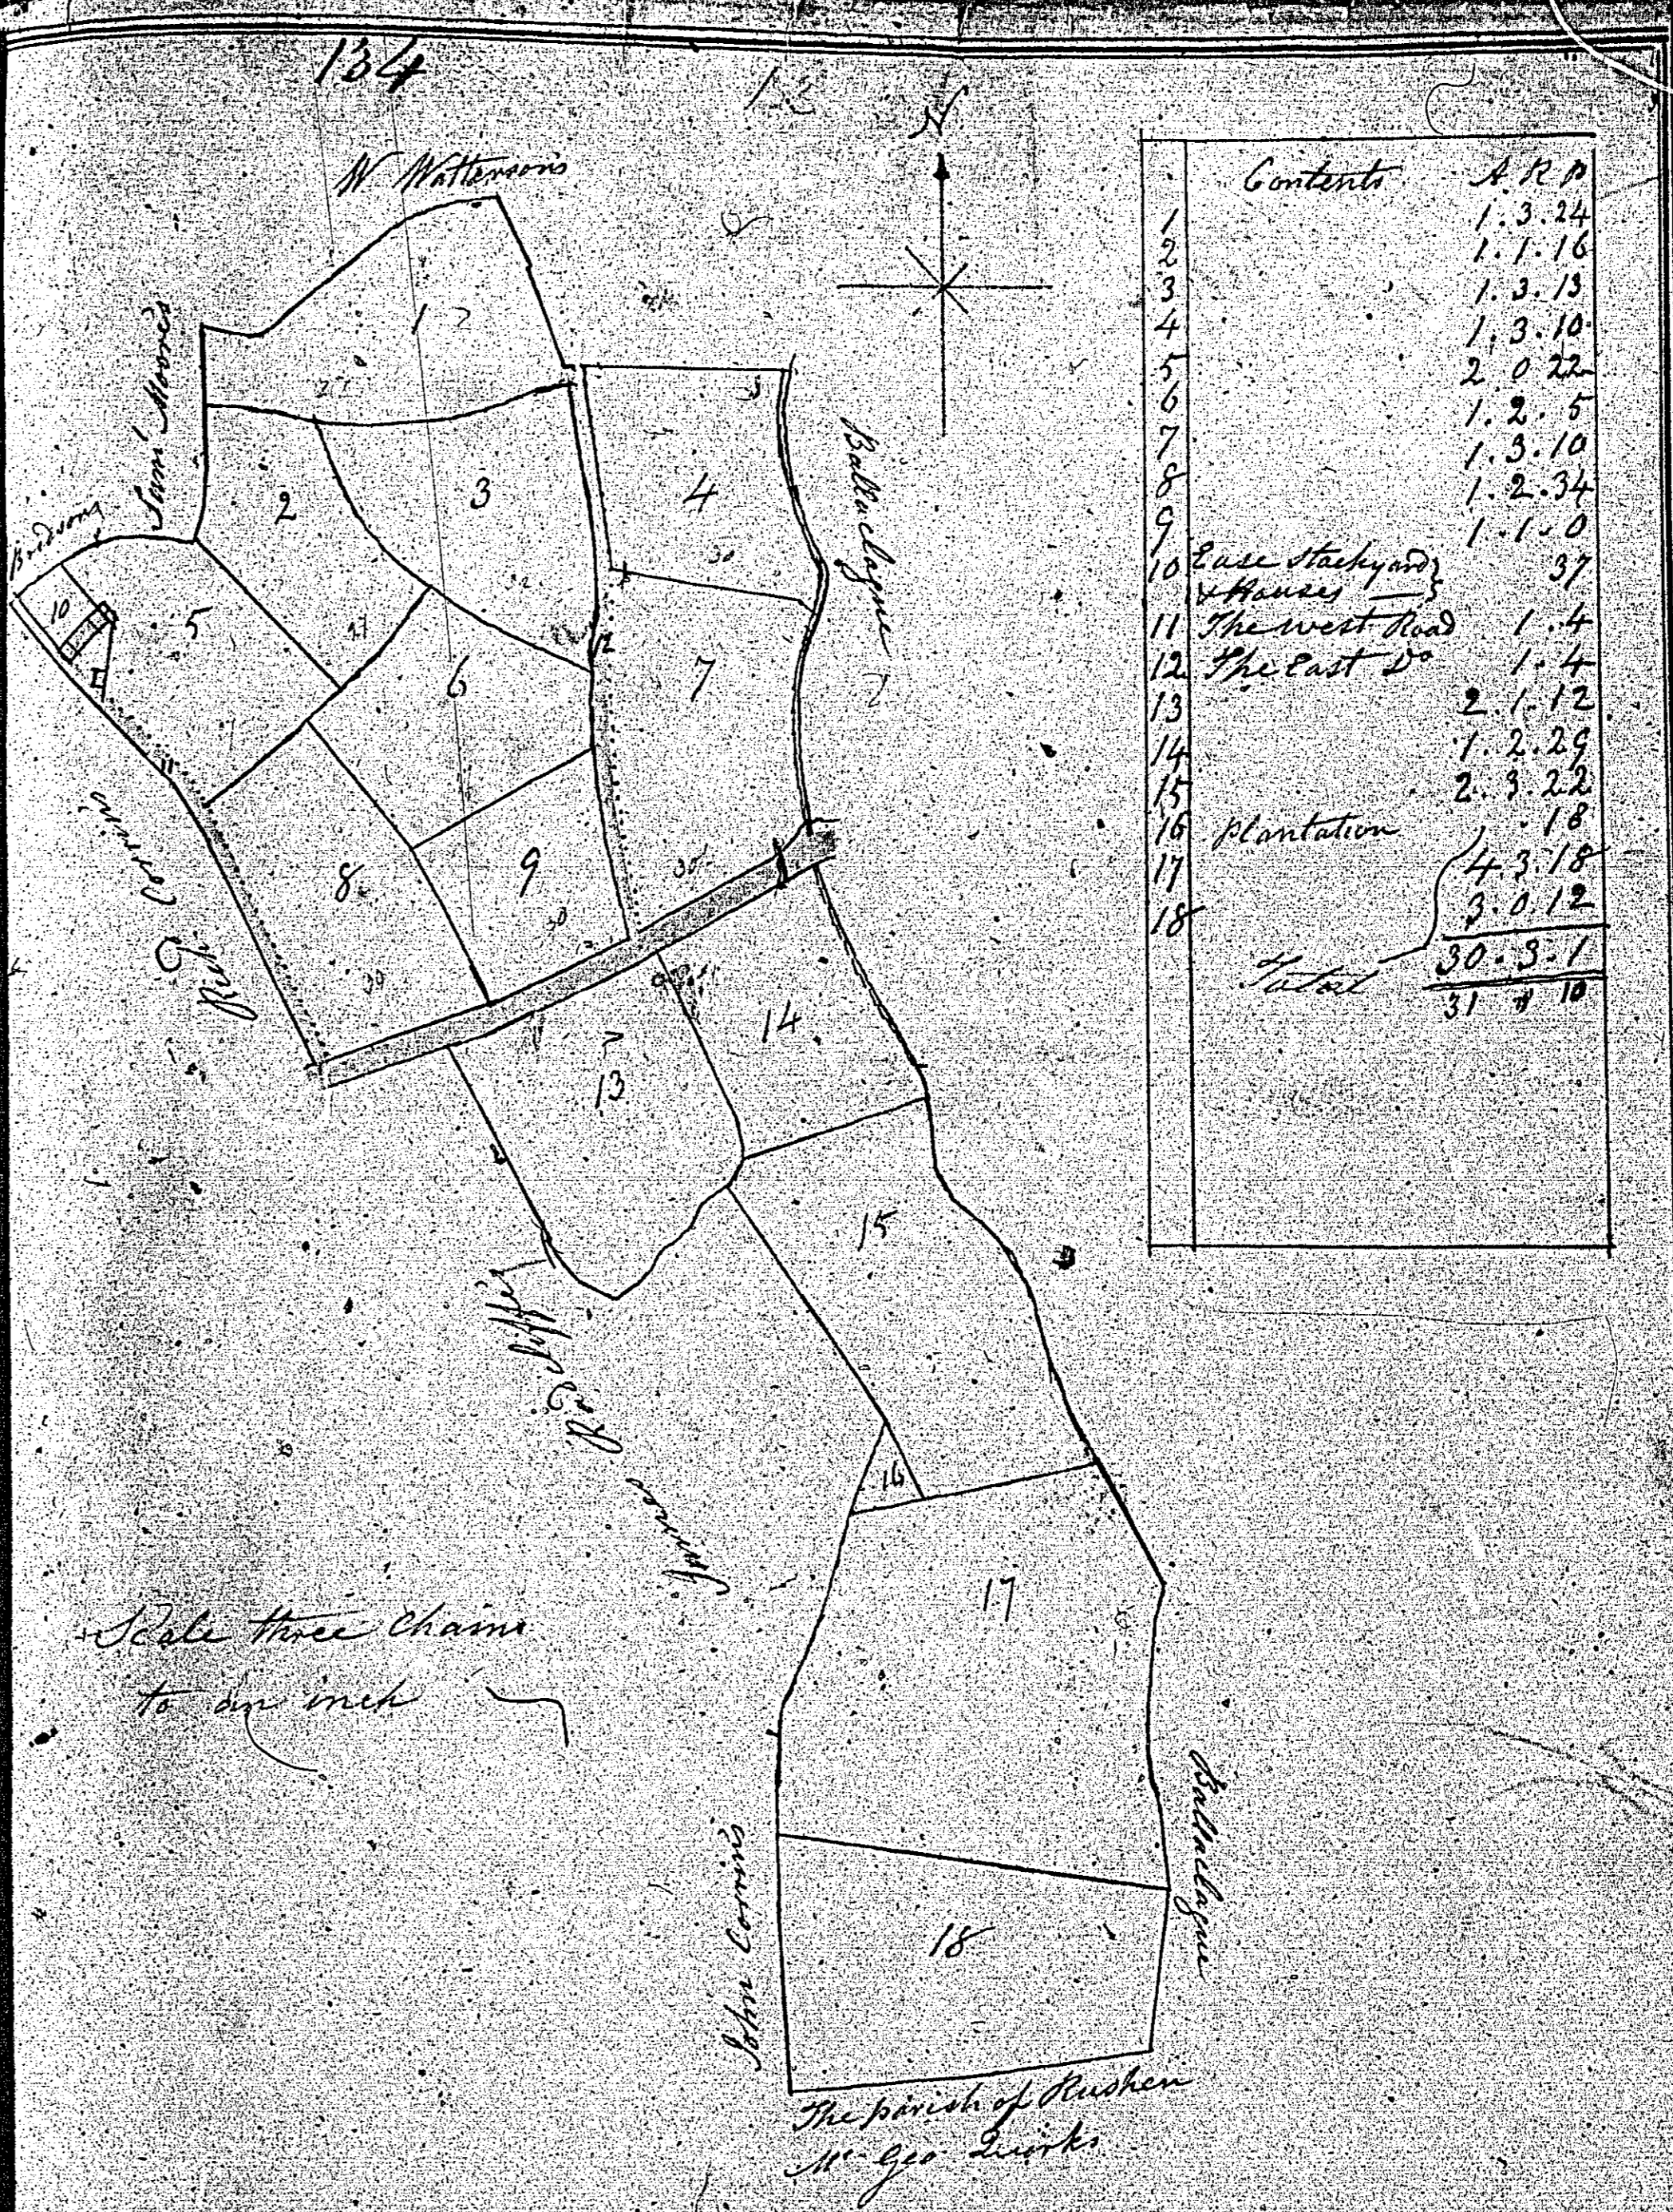

ISLE OF MAN GOVERNMENT: GENERAL REGISTRY

TITHE PLANS: PARISH OF ARBORY

129/130 Original coloured 1.30

131 Original coloured (decorative), faint

PREVIOUS-IMAGE REPEATED

140

133

State of
Parish
the
No.
Court
No.
Patent
the Chain

133

MAP
 OF
 BALLA COTTRELL
 K. ARBOHY
 THE
 PROPERTY OF M^r. J. QUINN
 A
 MINOR.

Parcel	Area	Value	Notes
1			
2			
3			
4			
5			
6			
7			
8			
9			
10			
11			
12			
13			
14			
15			

A plan of the Estate of Ballacreech in the Town of Ballacreech in the parish of Ashbury the property of George Quirk Esquire Surveyed by Mr John Cormis in the year 1800 but some alterations having been made in the fences these parts were surveyed again in the year 1850 by A. C. [unclear]