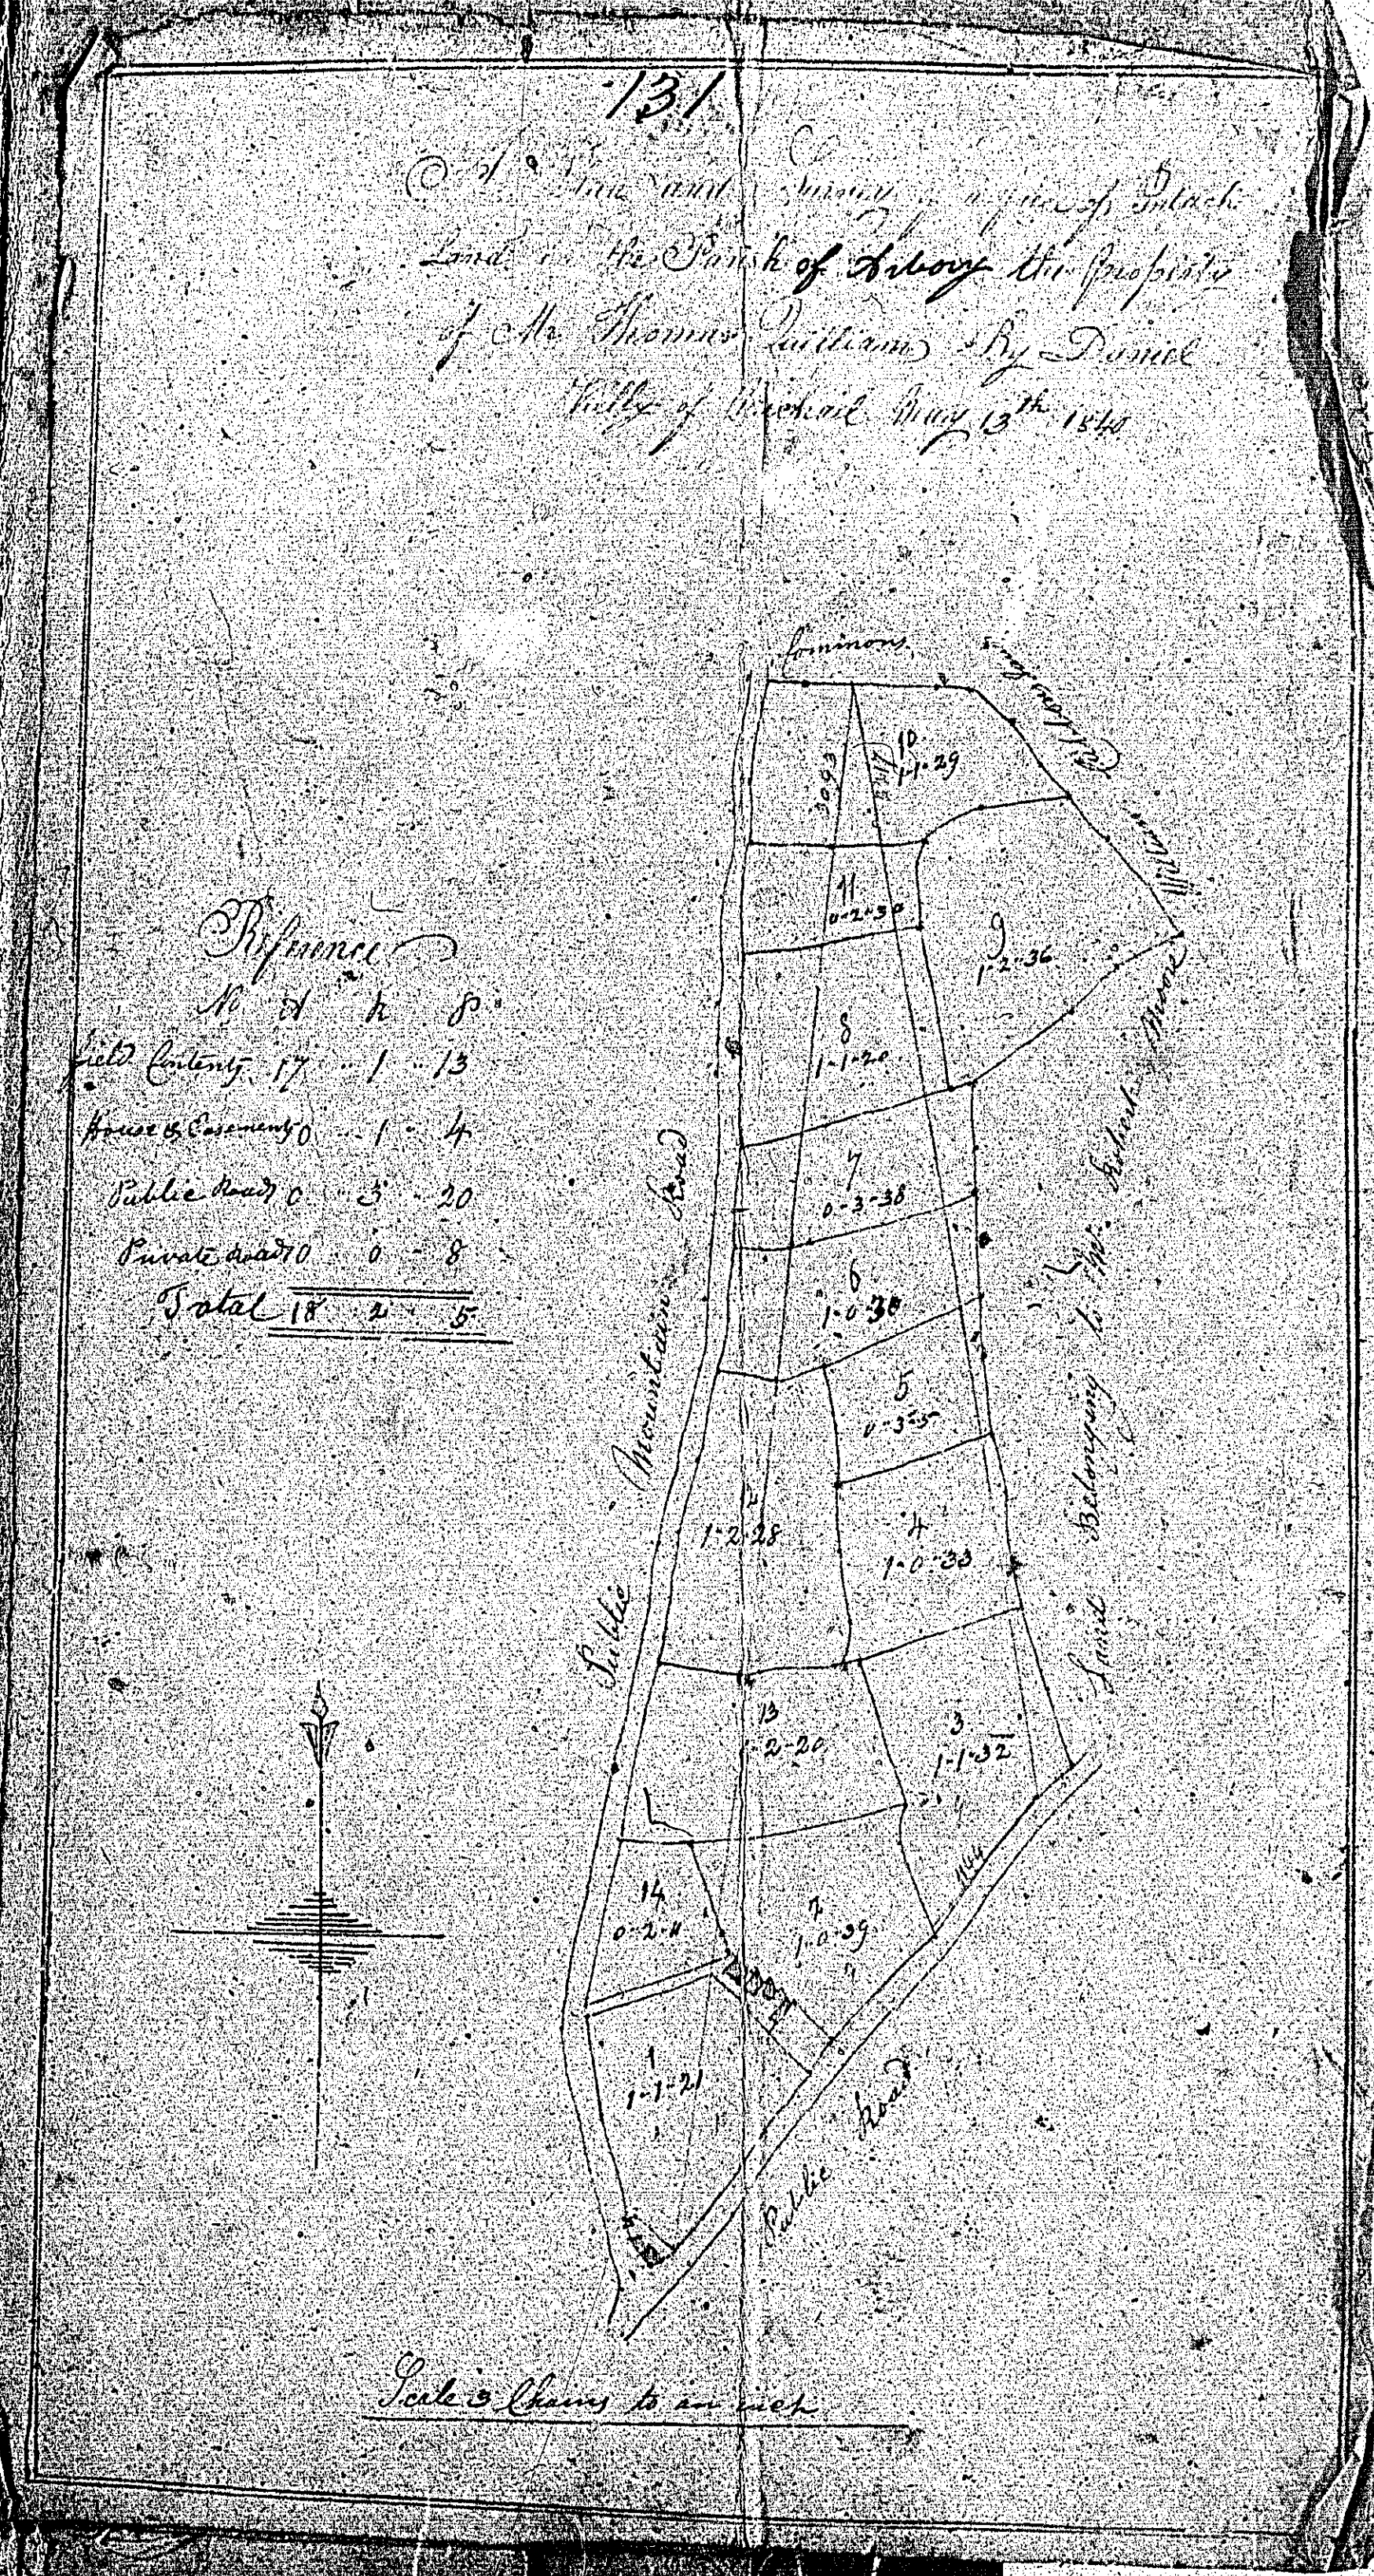

ISLE OF MAN GOVERNMENT: GENERAL REGISTRY

TITHE PLANS: PARISH OF ARBORY

129/130 Original coloured 1.30

131 Original coloured (decorative), faint

PREVIOUS-IMAGE REPEATED

140

133

State of
Parish
the
No.
Court
No.
Patent
the Chain

133

MAP
 OF
 BALLA COTTRELL
 K. ARBOHY
 THE
 PROPERTY OF M^r. J. QUINN
 A
 MINOR.

Parcel	Area	Value	Notes
1			
2			
3			
4			
5			
6			
7			
8			
9			
10			
11			
12			
13			
14			
15			

A plan of the Estate of Ballacreech in the Town of Ballacreech in the parish of Ashbury the property of George Quirk Esquire Surveyed by Mr John Cormis in the year 1800 but some alterations having been made in the fences these parts were surveyed again in the year 1850 by A. C. [unclear]