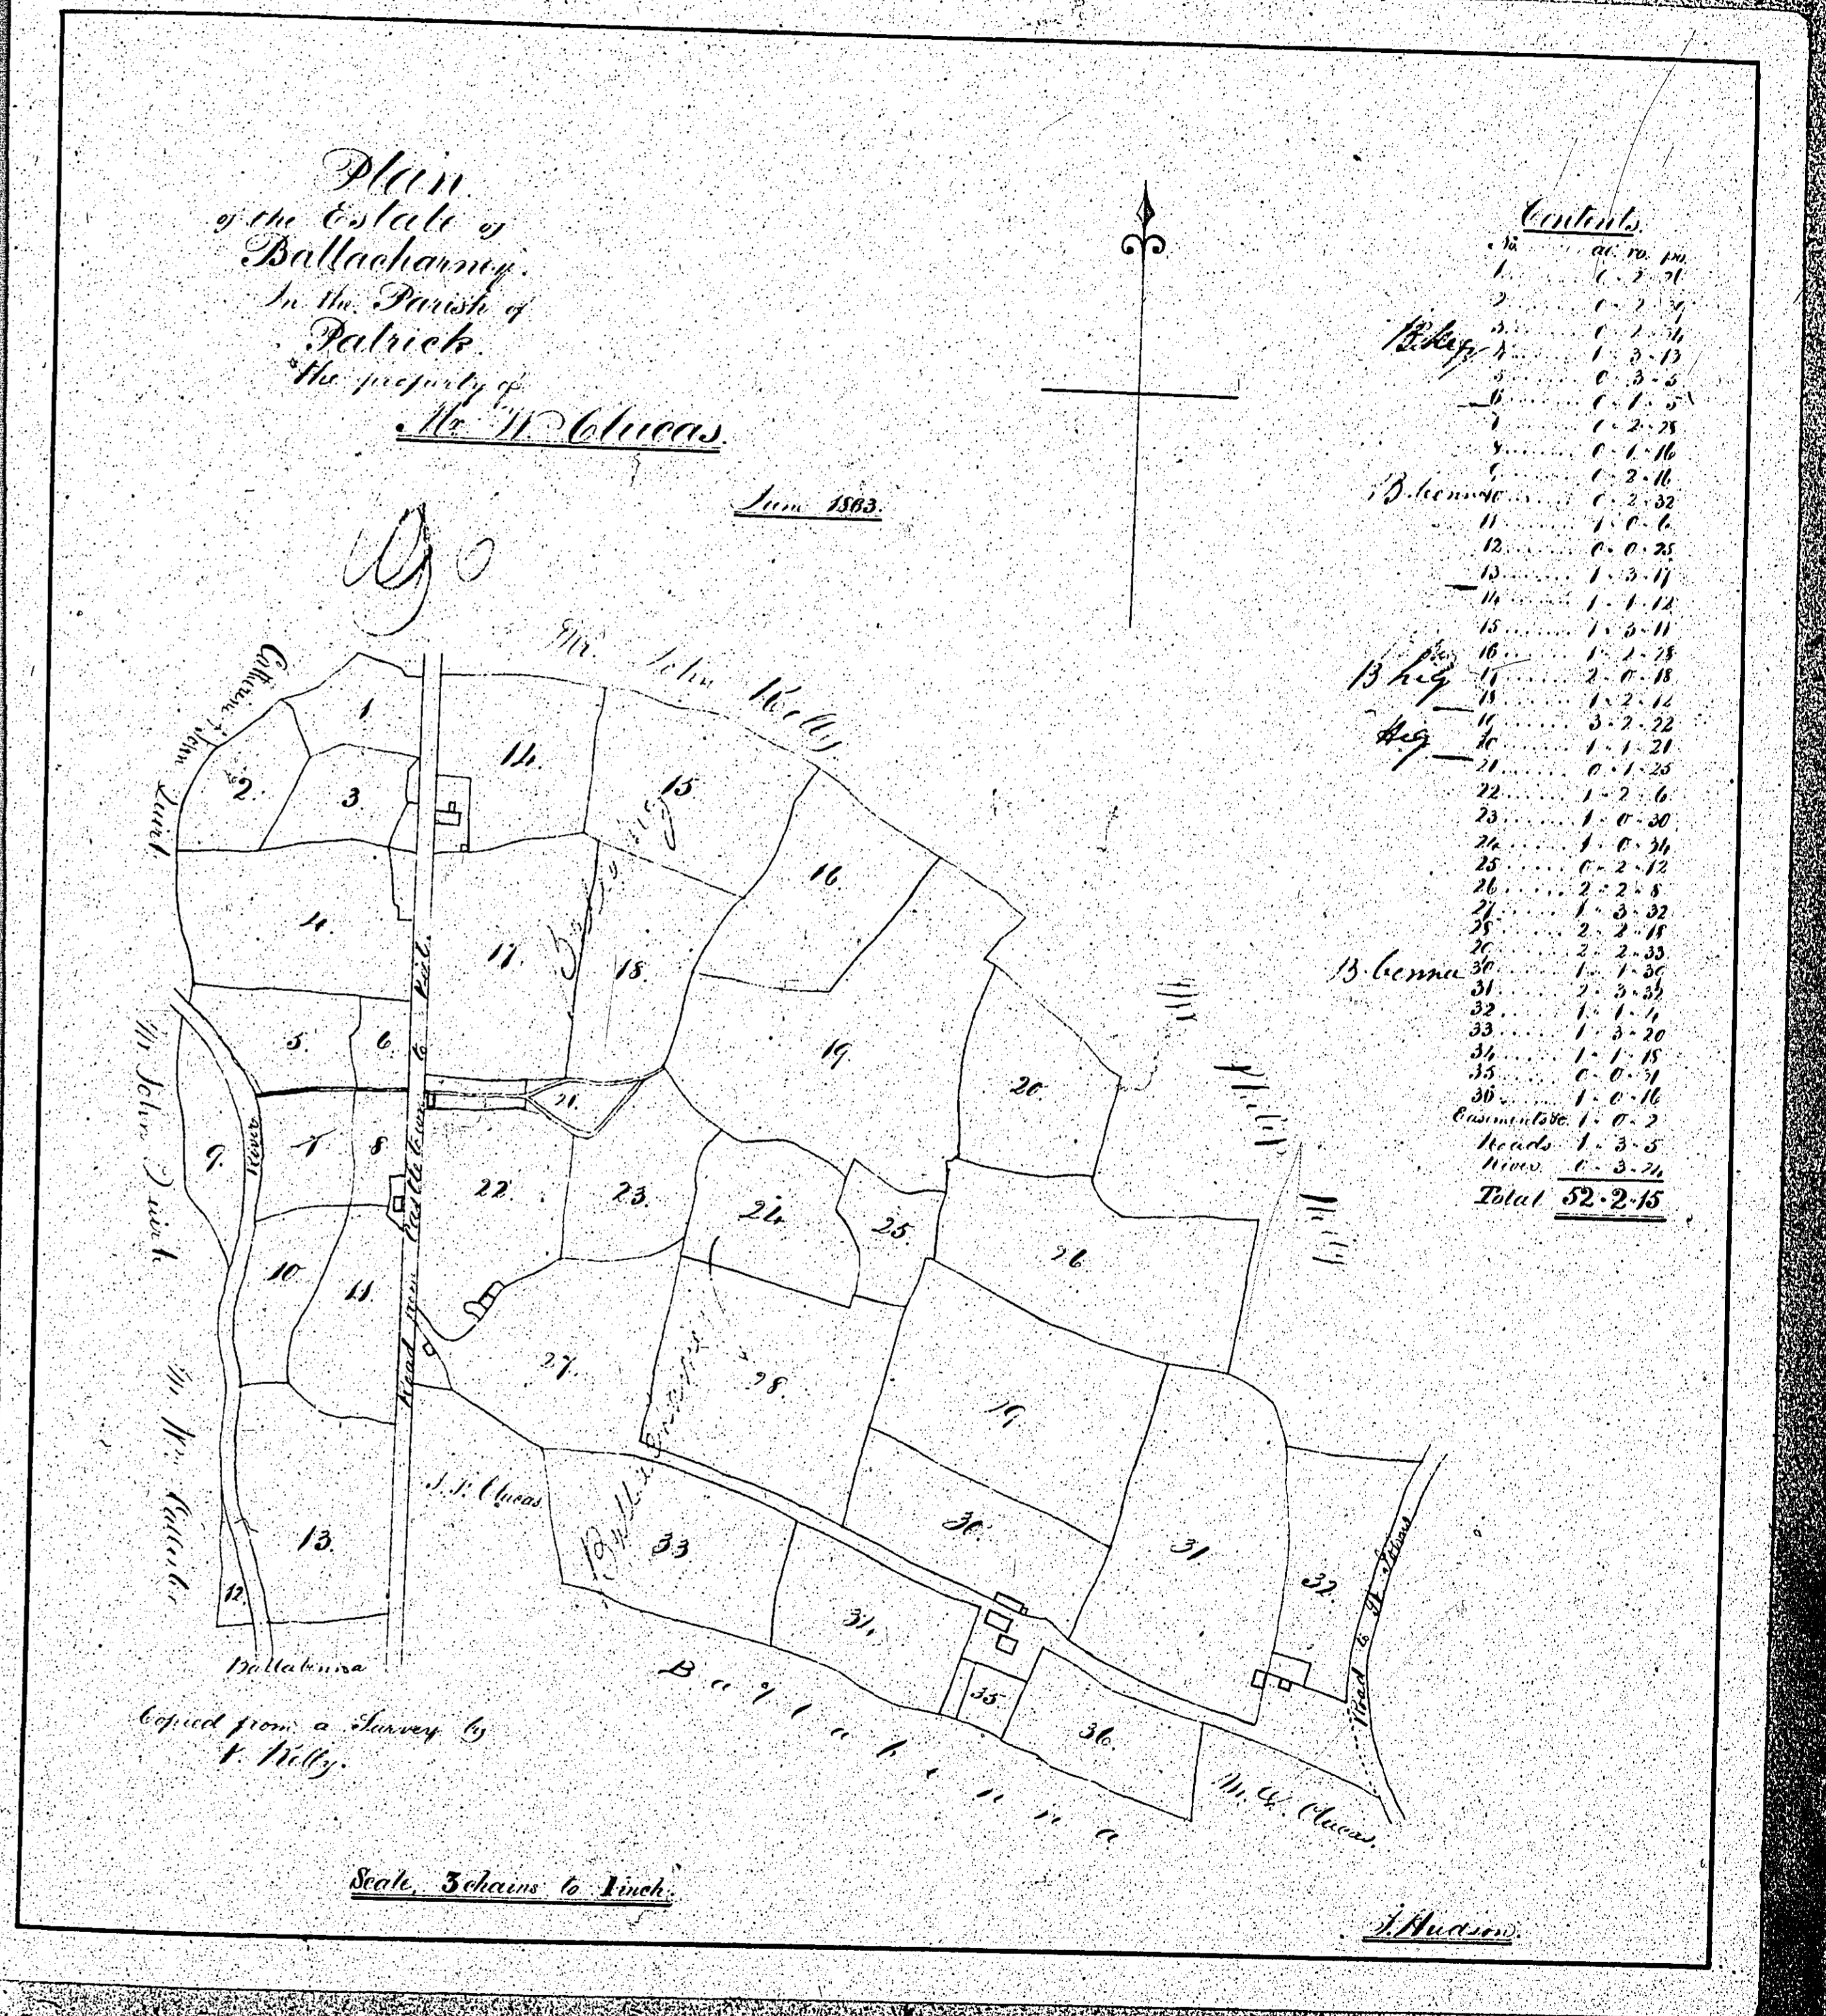

ISLE OF MAN GOVERNMENT: GENERAL REGISTRY  
 ASYLUM PLANS: PARISH OF PATRICK

Original coloured

1:23

ISLE OF MAN GOVERNMENT: GENERAL REGISTRY

ASYLUM PLANS: PARISH OF PATRICK

Original coloured (decorative)

1:23