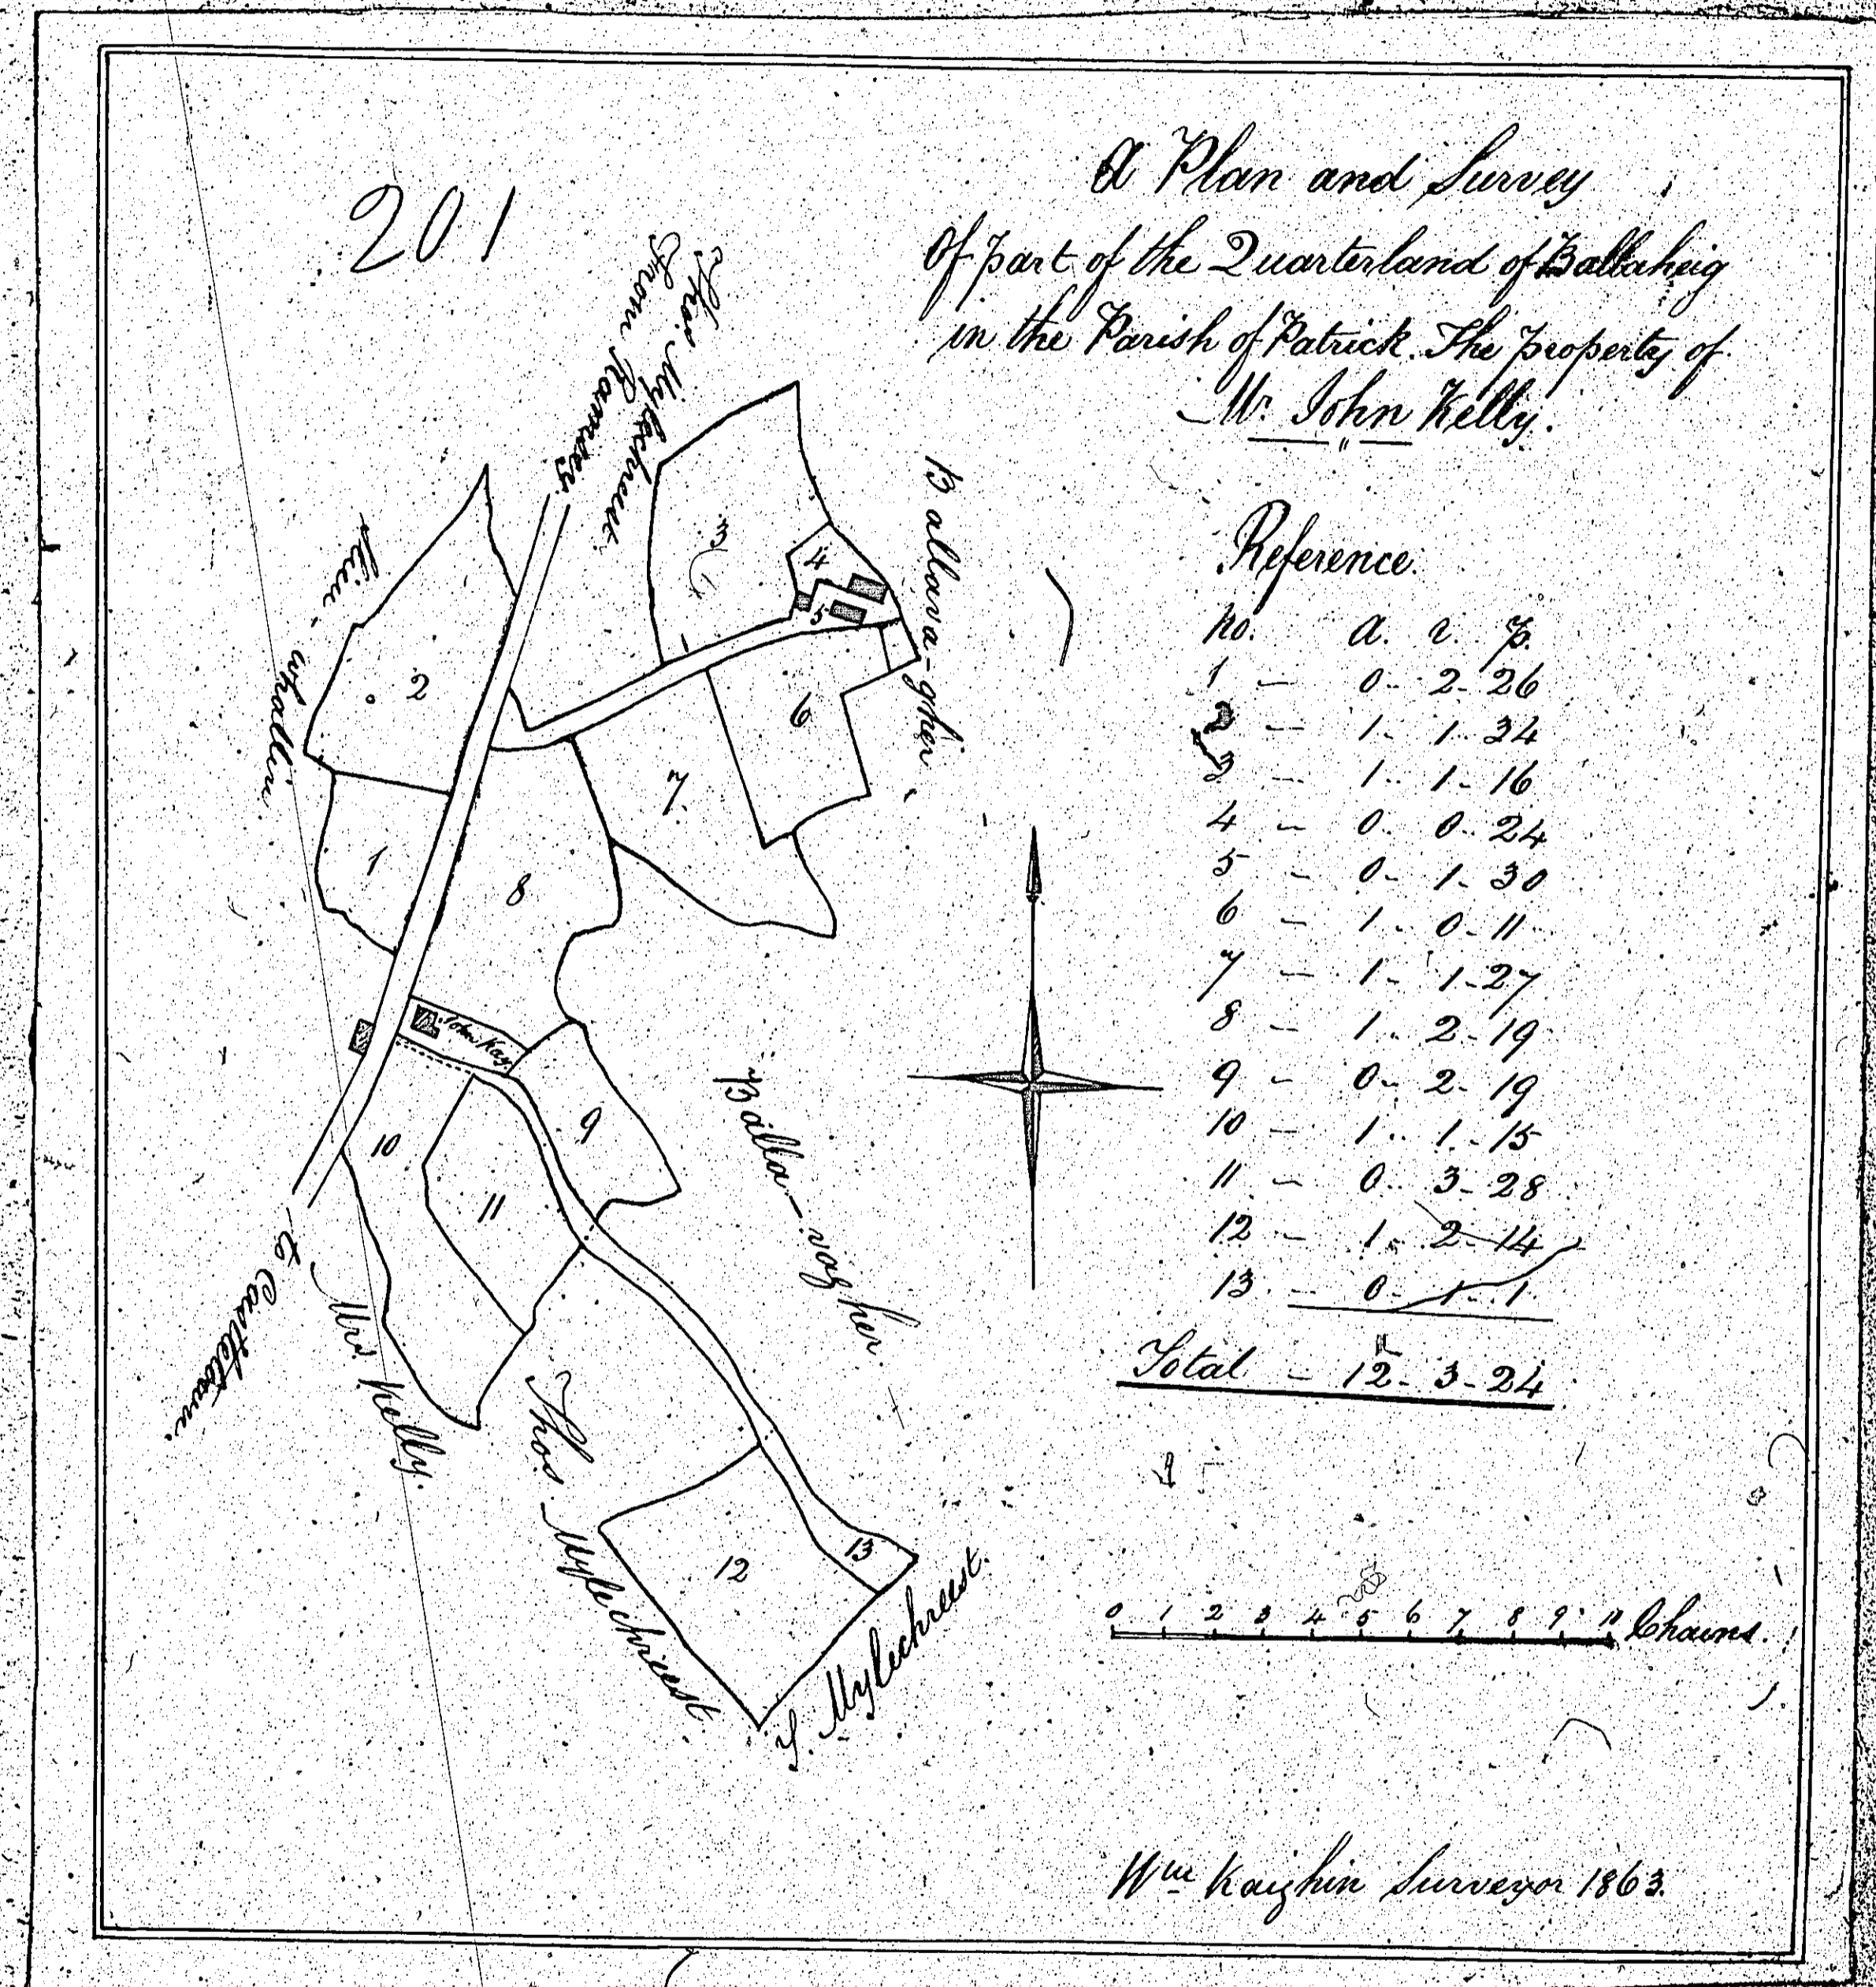

ISLE OF MAN GOVERNMENT: GENERAL REGISTRY

ASYLUM PLANS: PARISH OF PATRICK

Original coloured

1:23