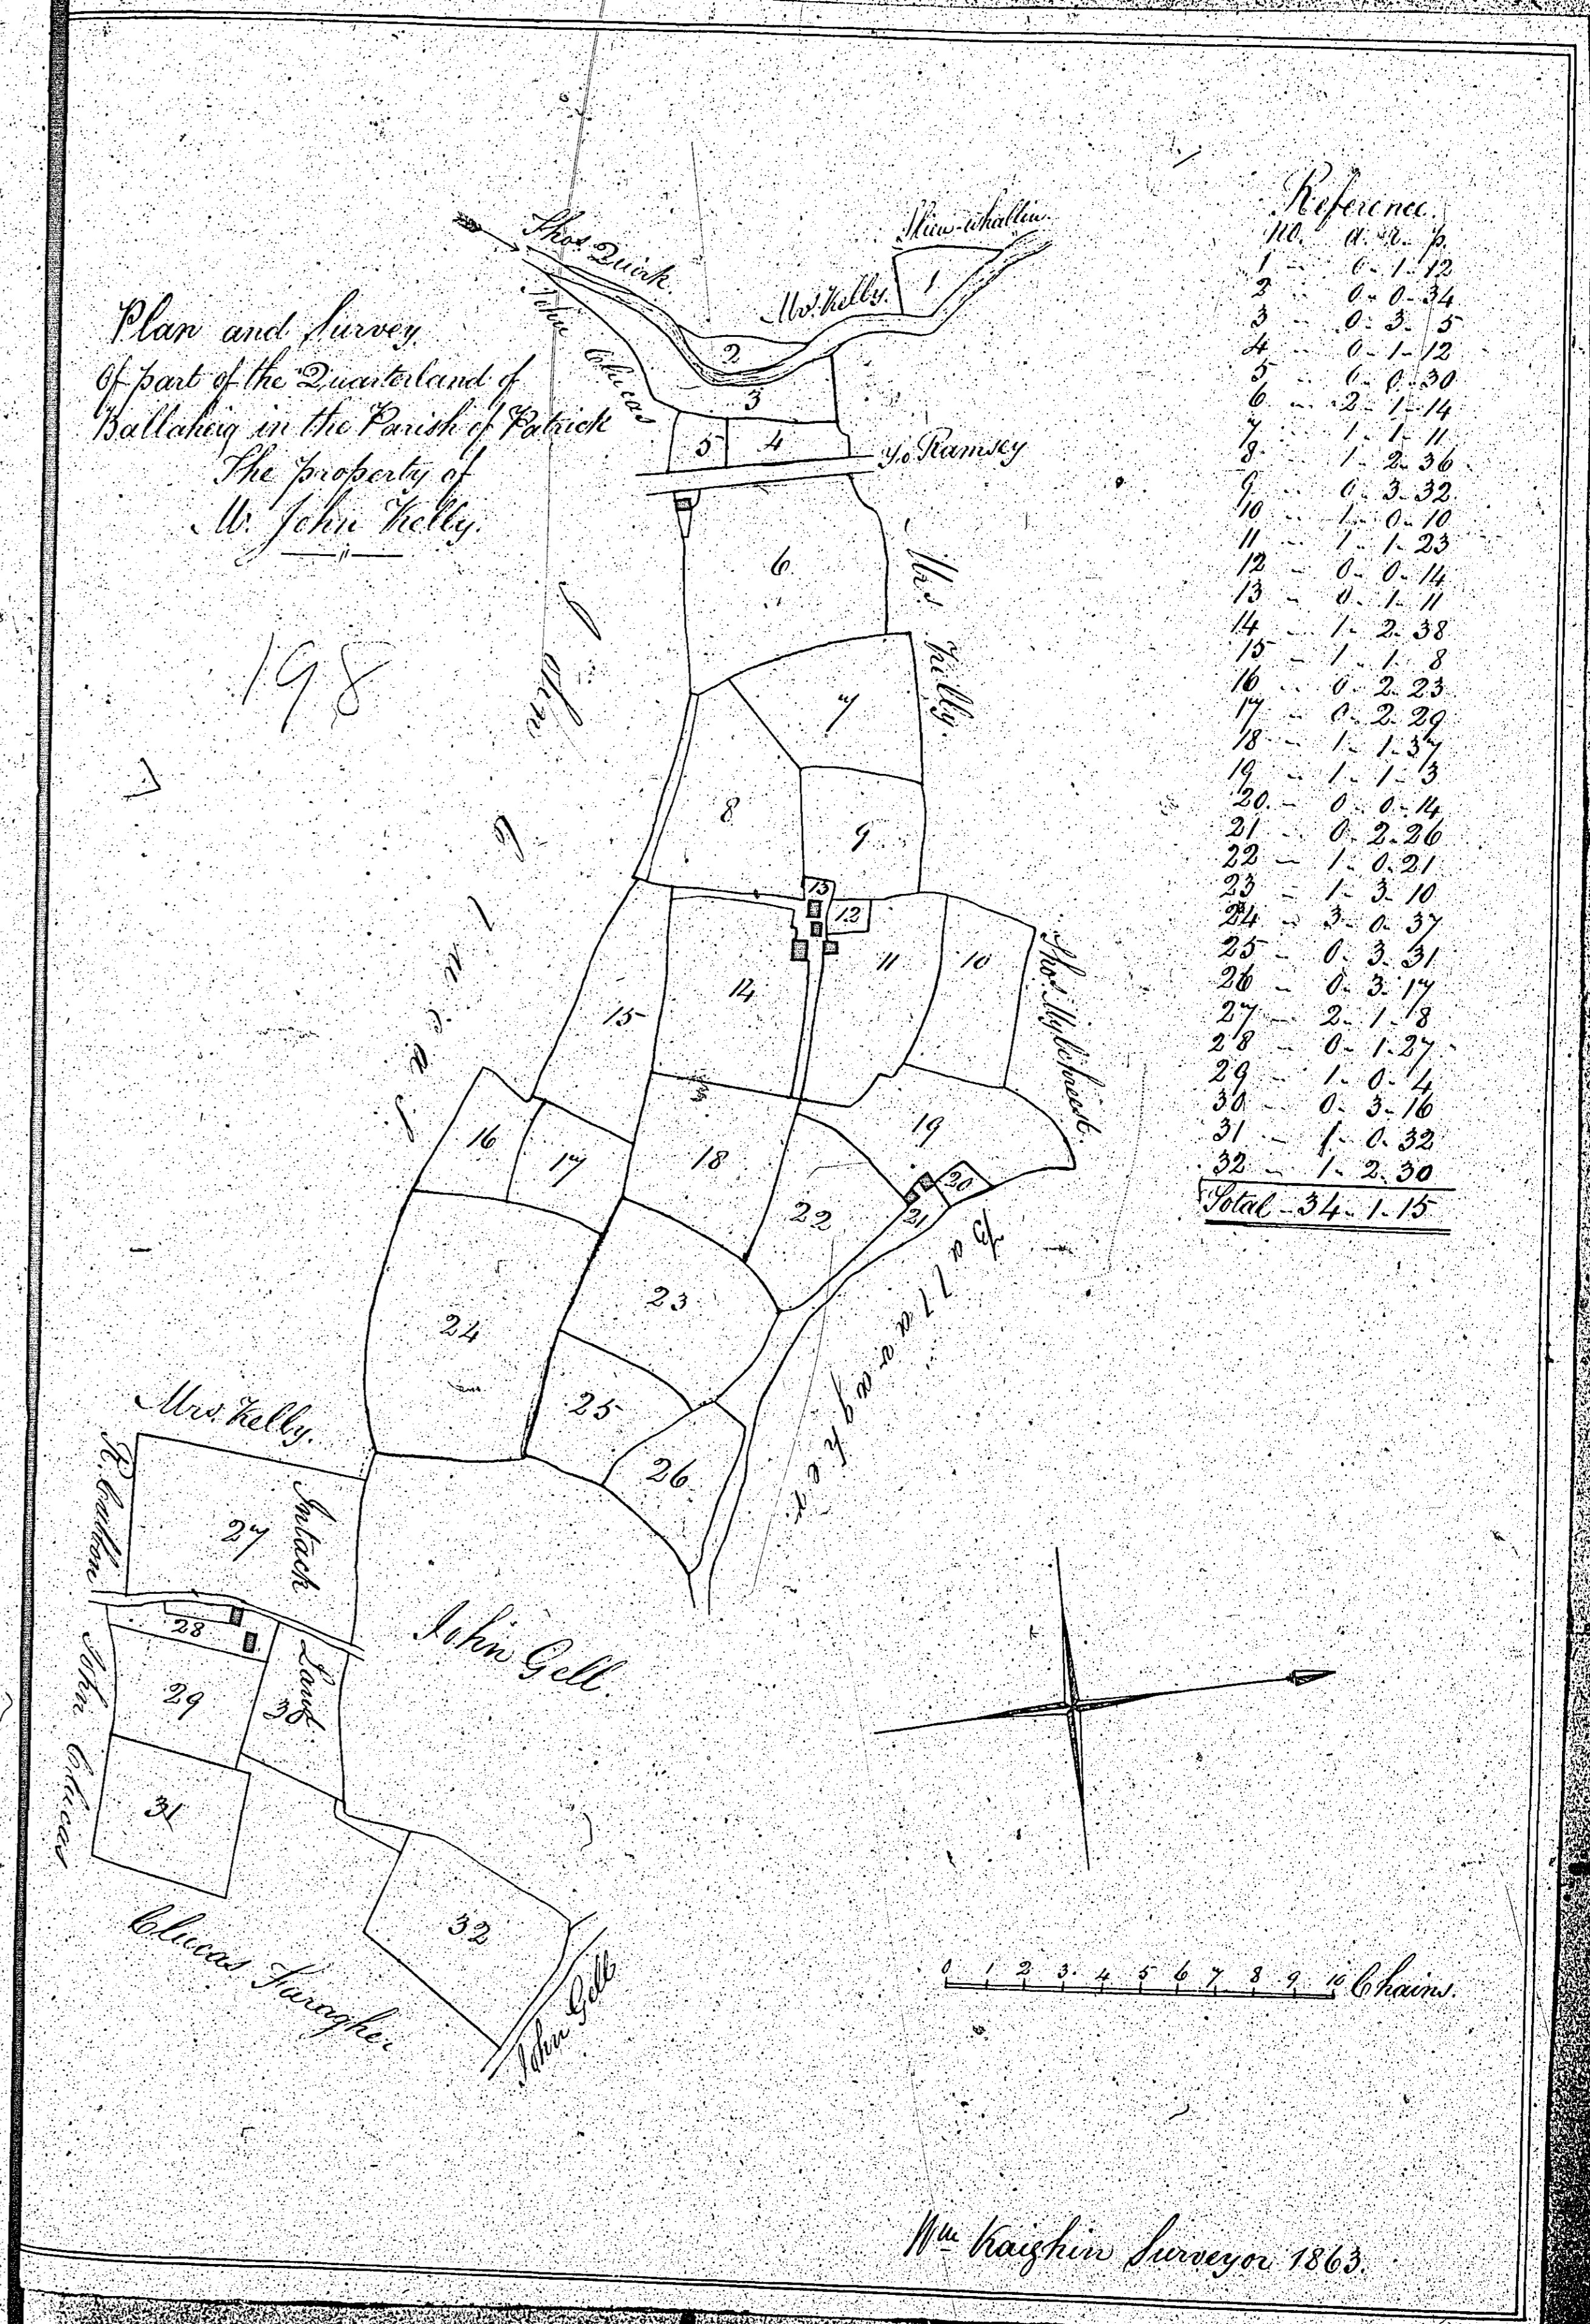

ISLE OF MAN GOVERNMENT: GENERAL REGISTRY

ASYLUM PLANS: PARISH OF PATRICK

Original coloured

1:23