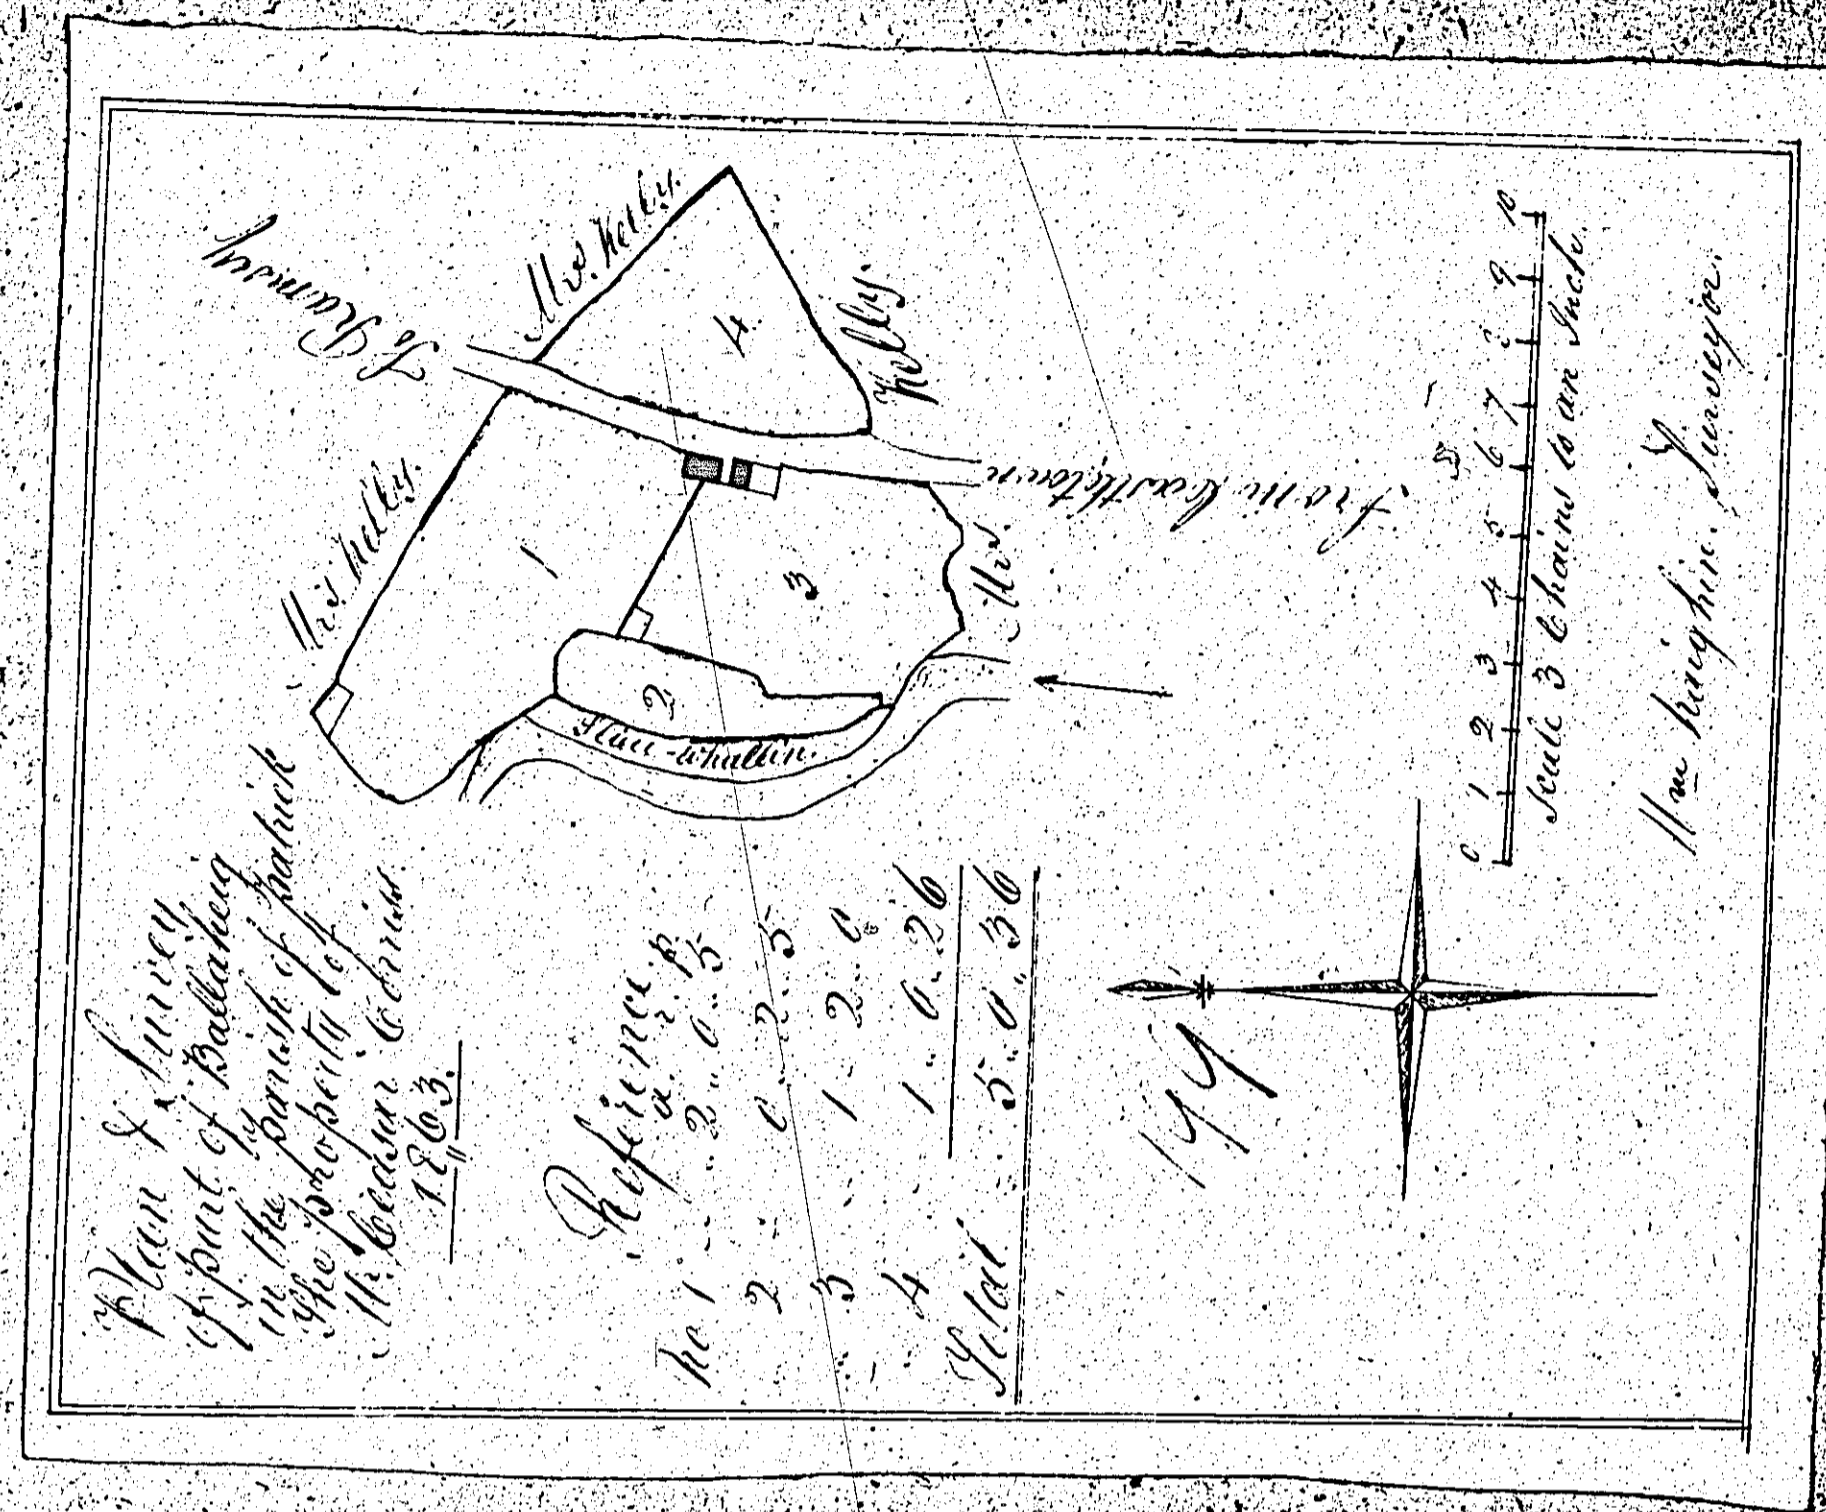

ISLE OF MAN GOVERNMENT: GENERAL REGISTRY

ASYLUM PLANS: PARISH OF PATRICK

Original coloured

1:23

ISLE OF MAN GOVERNMENT: GENERAL REGISTRY

ASYLUM PLANS: PARISH OF PATRICK

Originals coloured

1:23