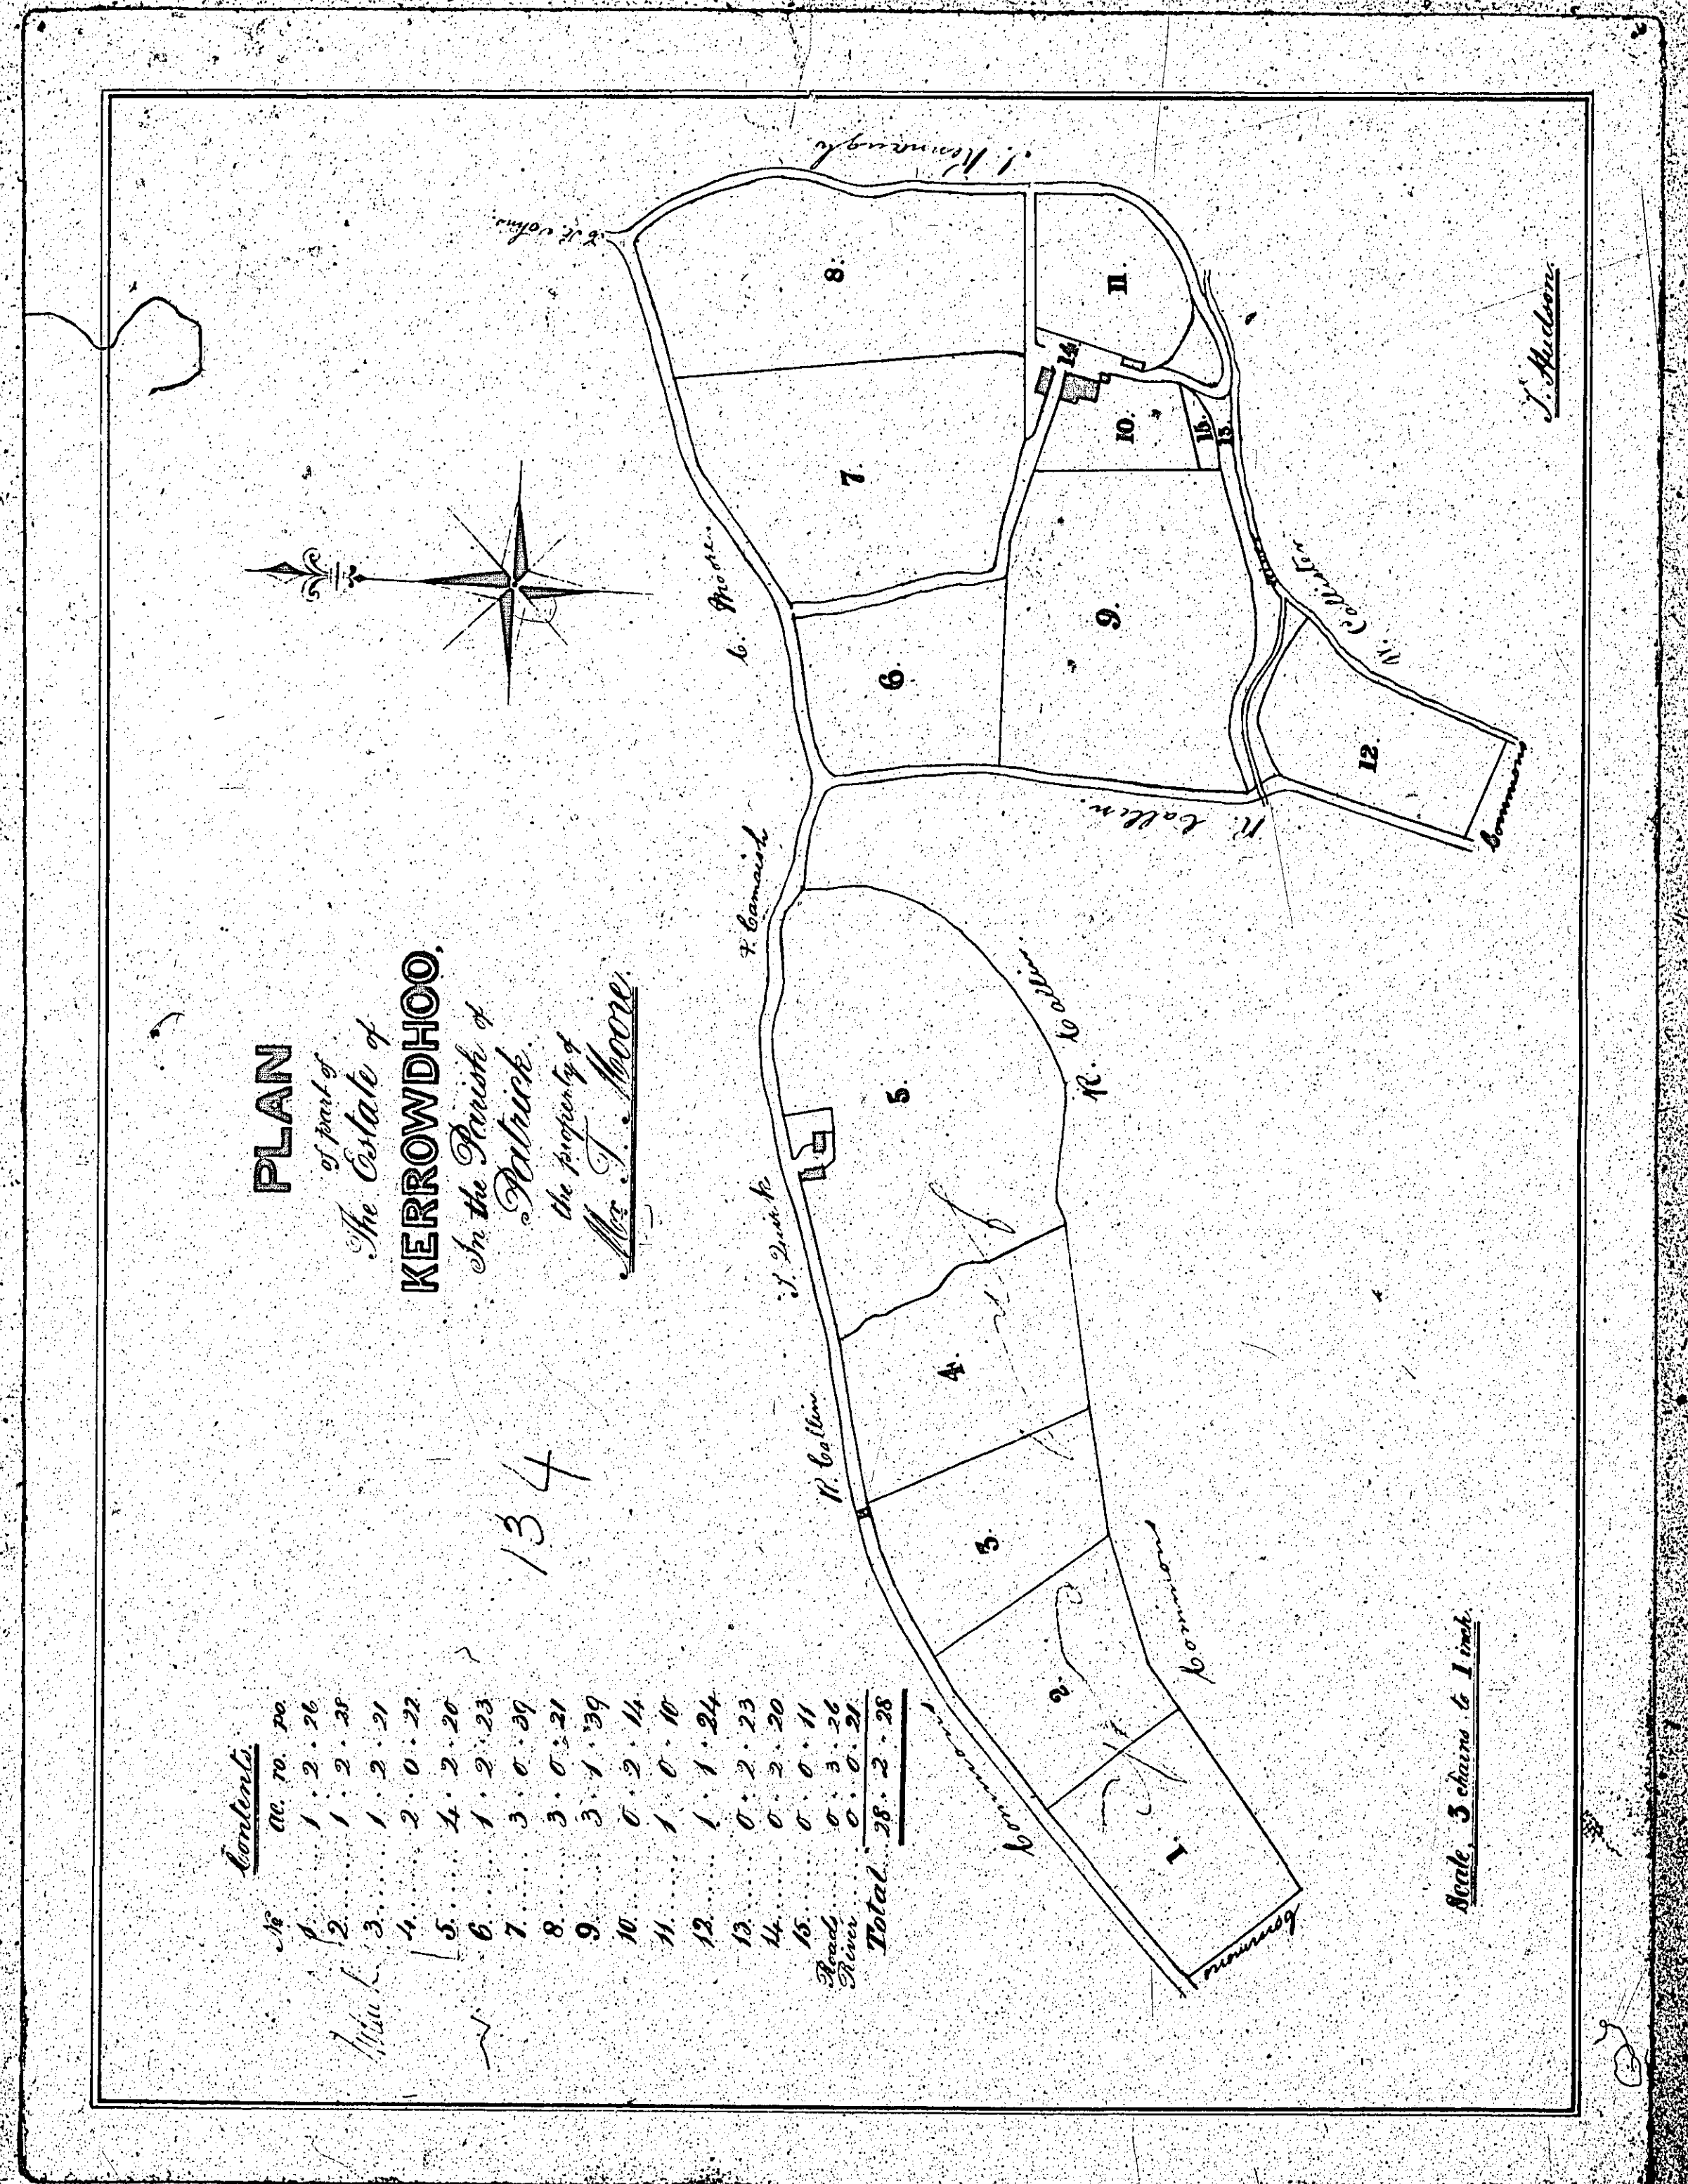

ISLE OF MAN GOVERNMENT: GENERAL REGISTRY

ASYLUM PLANS: PARISH OF PATRICK

Original coloured

1:23

ISLE OF MAN GOVERNMENT: GENERAL REGISTRY

ASYLUM PLANS: PARISH OF PATRICK

- 135 Original coloured
- 136 Original monotone
- 137 Original coloured