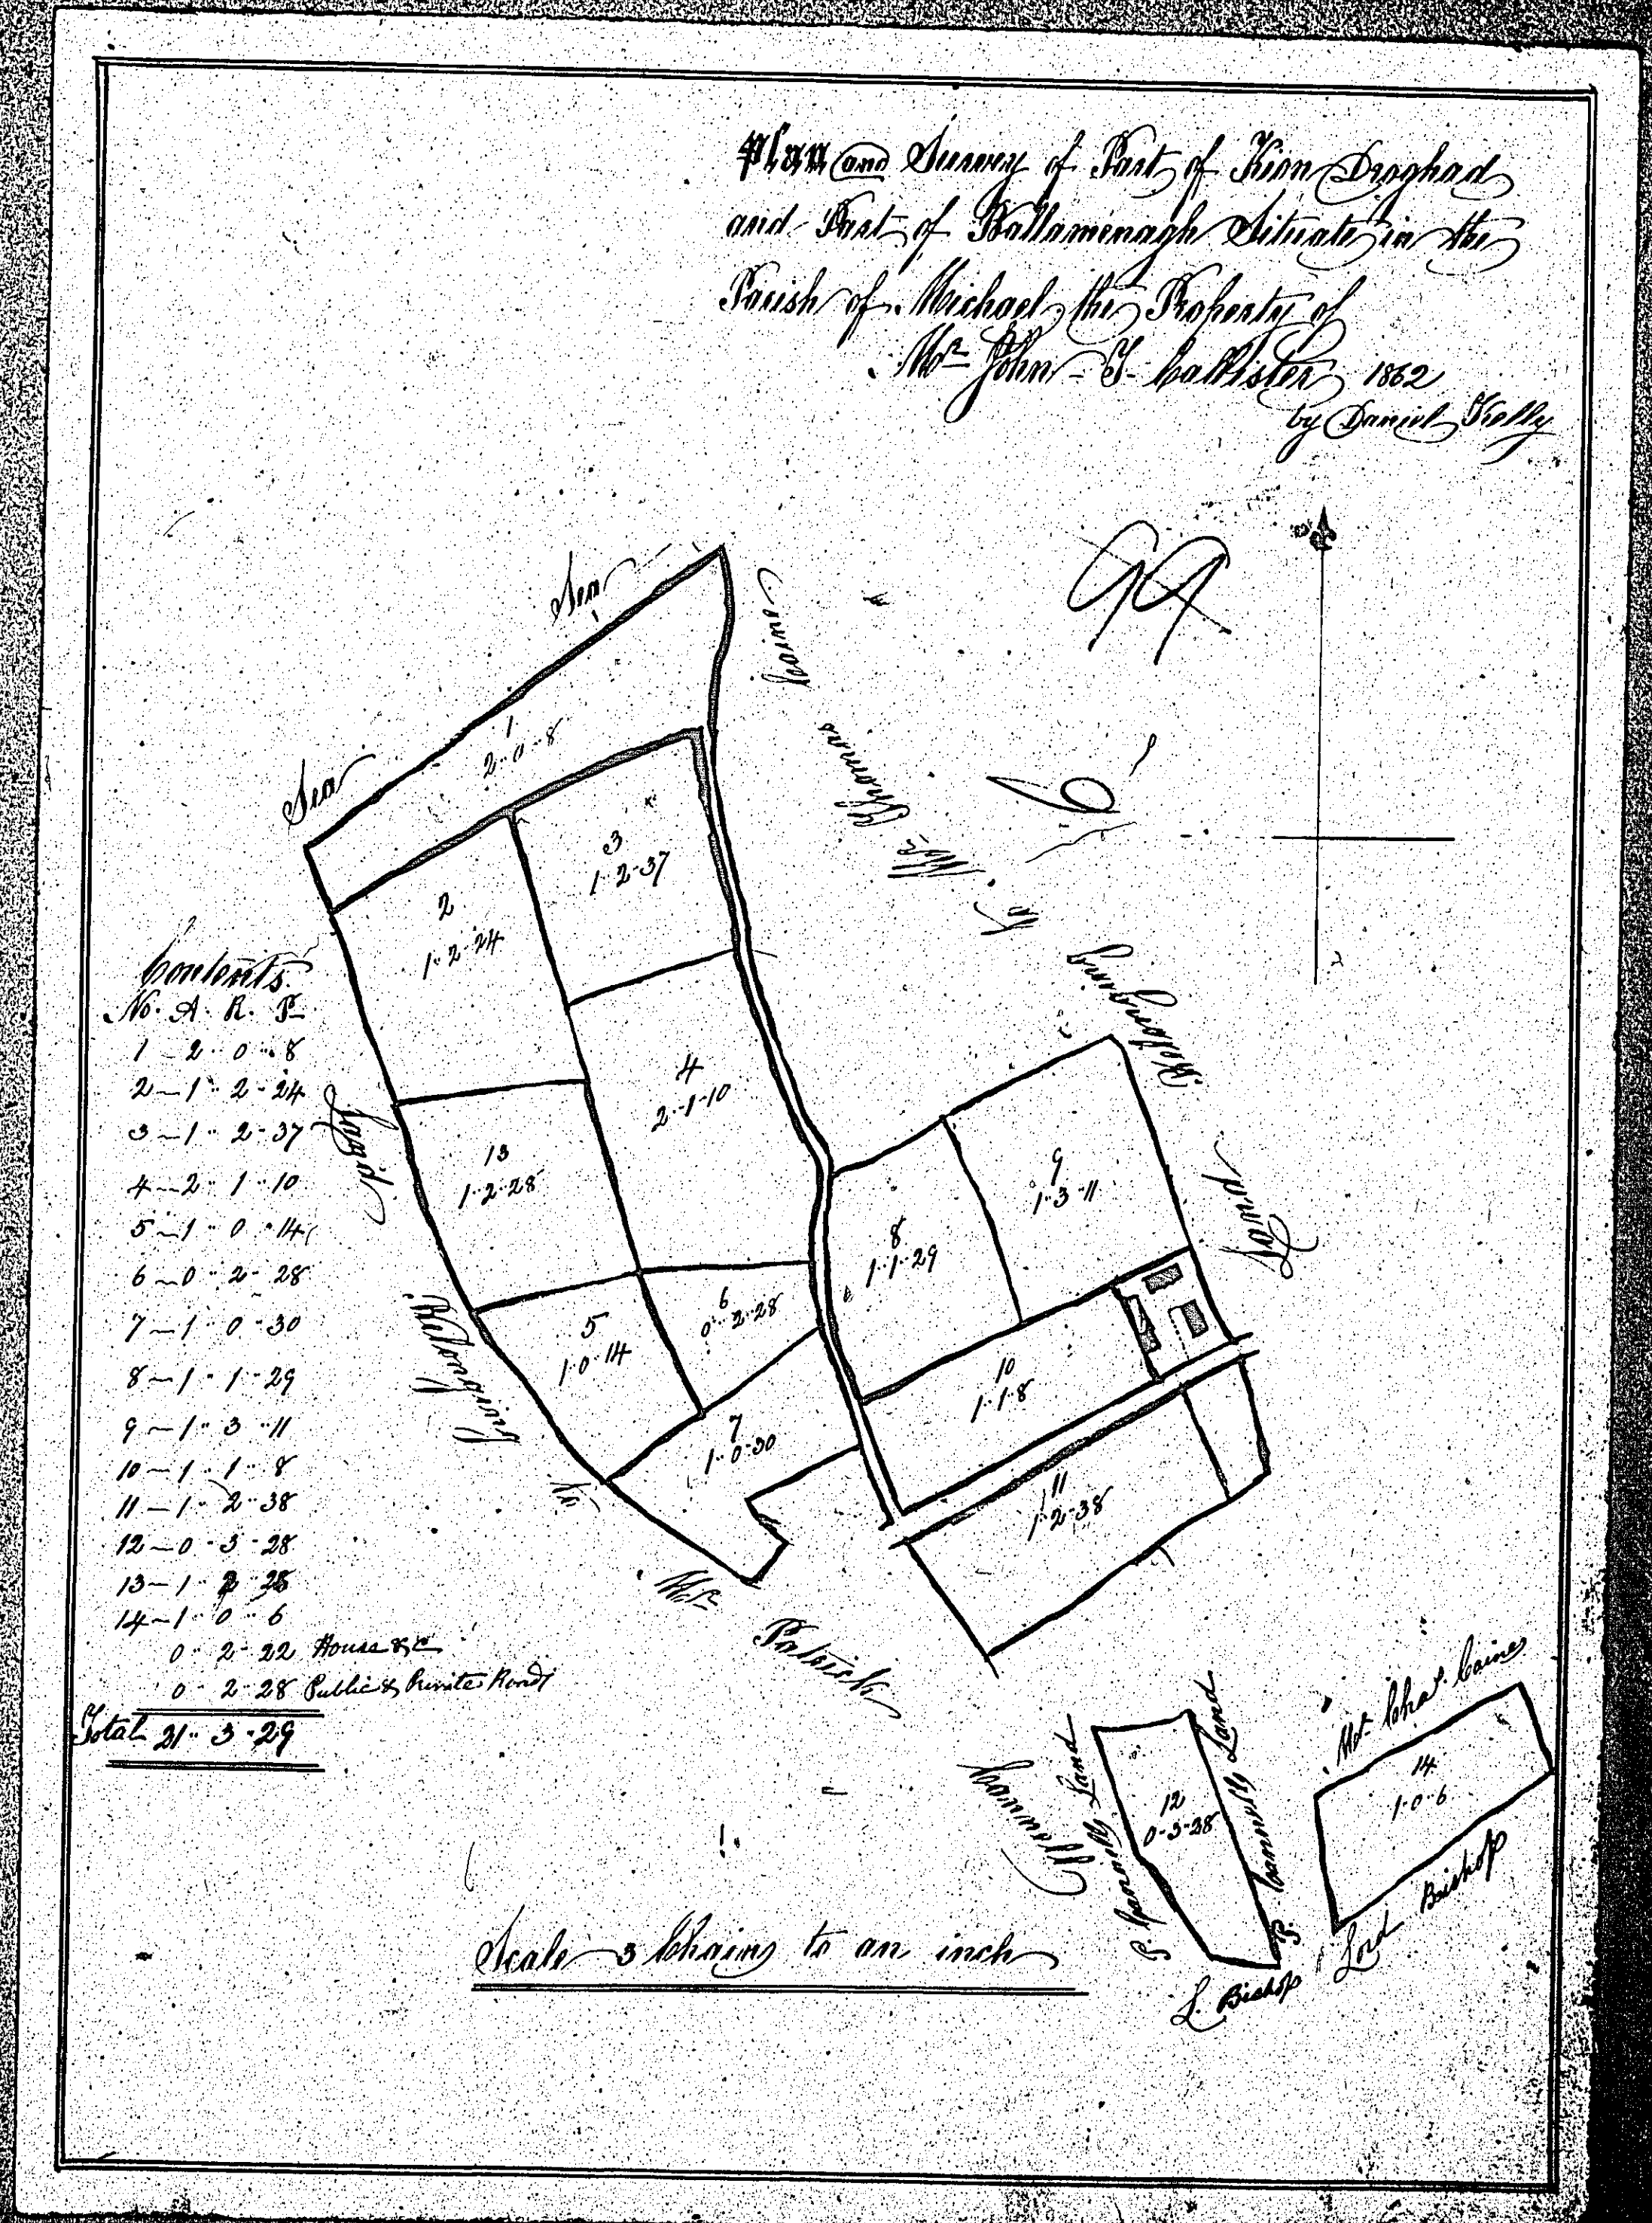

ISLE OF MAN GOVERNMENT: GENERAL REGISTRY

ASYLUM PLANS: PARISH OF MICHAEL

Originals coloured

1:23

ISLE OF MAN GOVERNMENT: GENERAL REGISTRY

ASYLUM PLANS: PARISH OF MICHAEL

Original coloured (decorative)

1:23