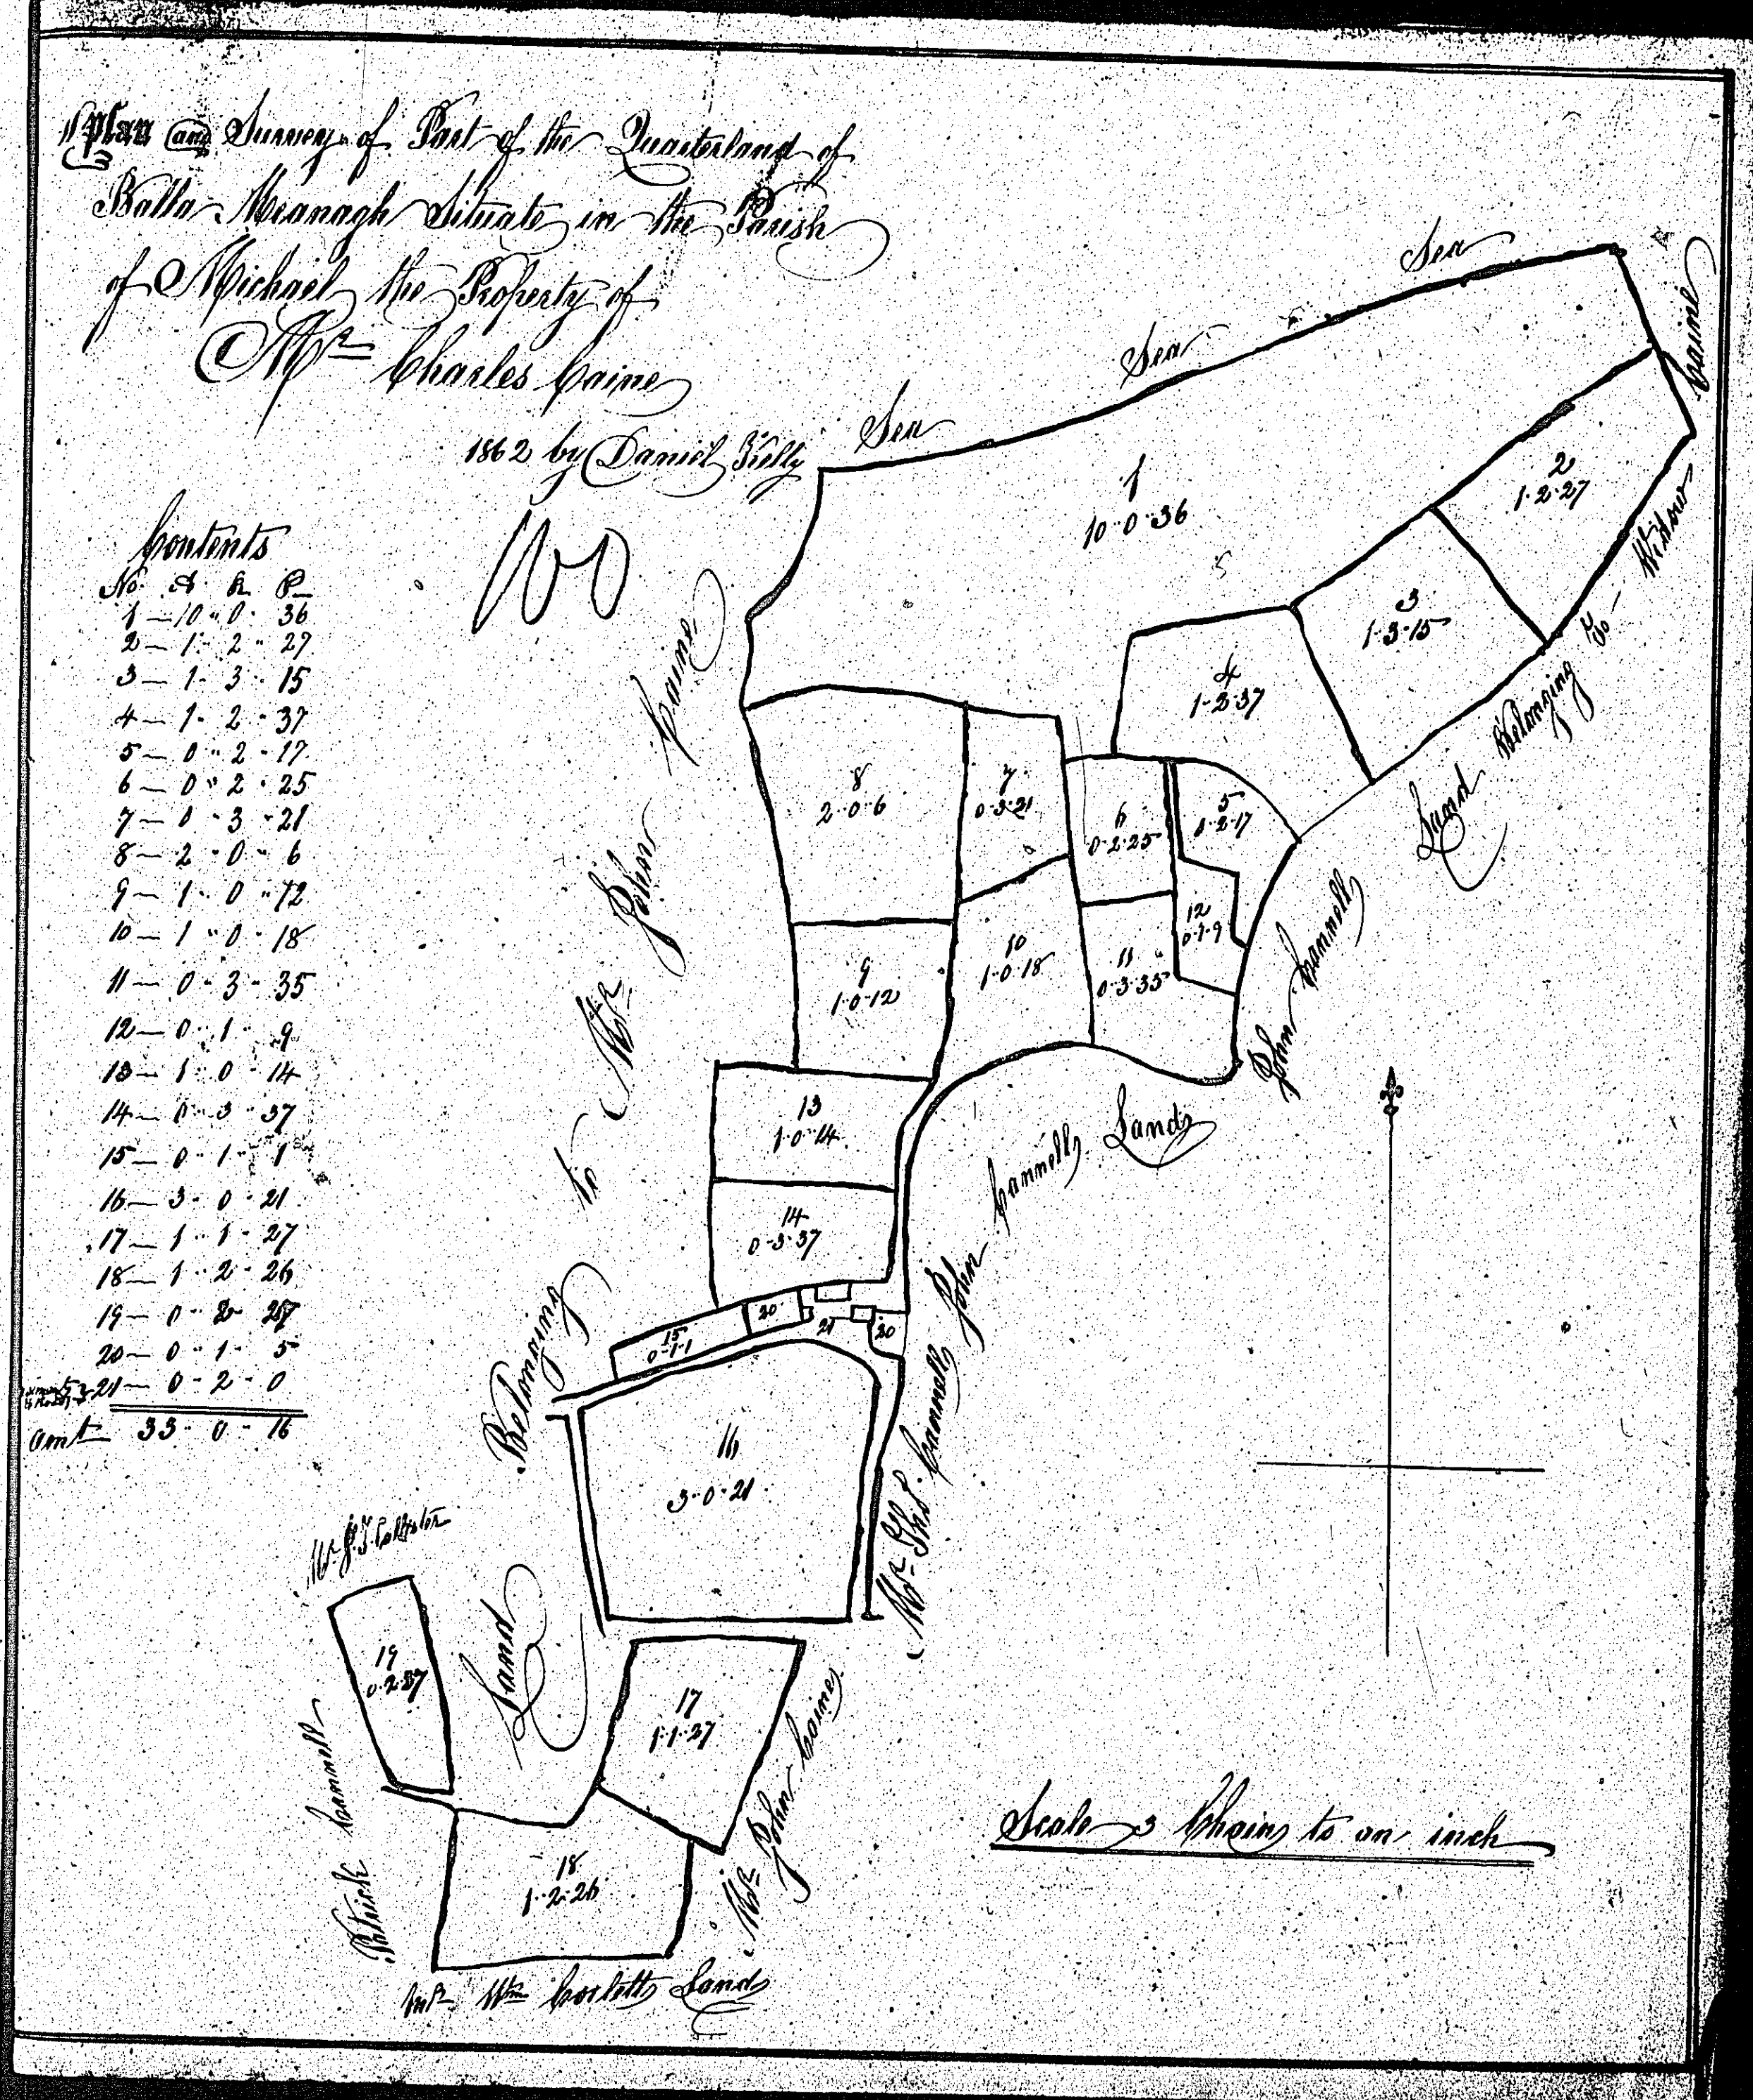

ISLE OF MAN GOVERNMENT: GENERAL REGISTRY

ASYLUM PLANS: PARISH OF MICHAEL

Original coloured (decorative)

1:23