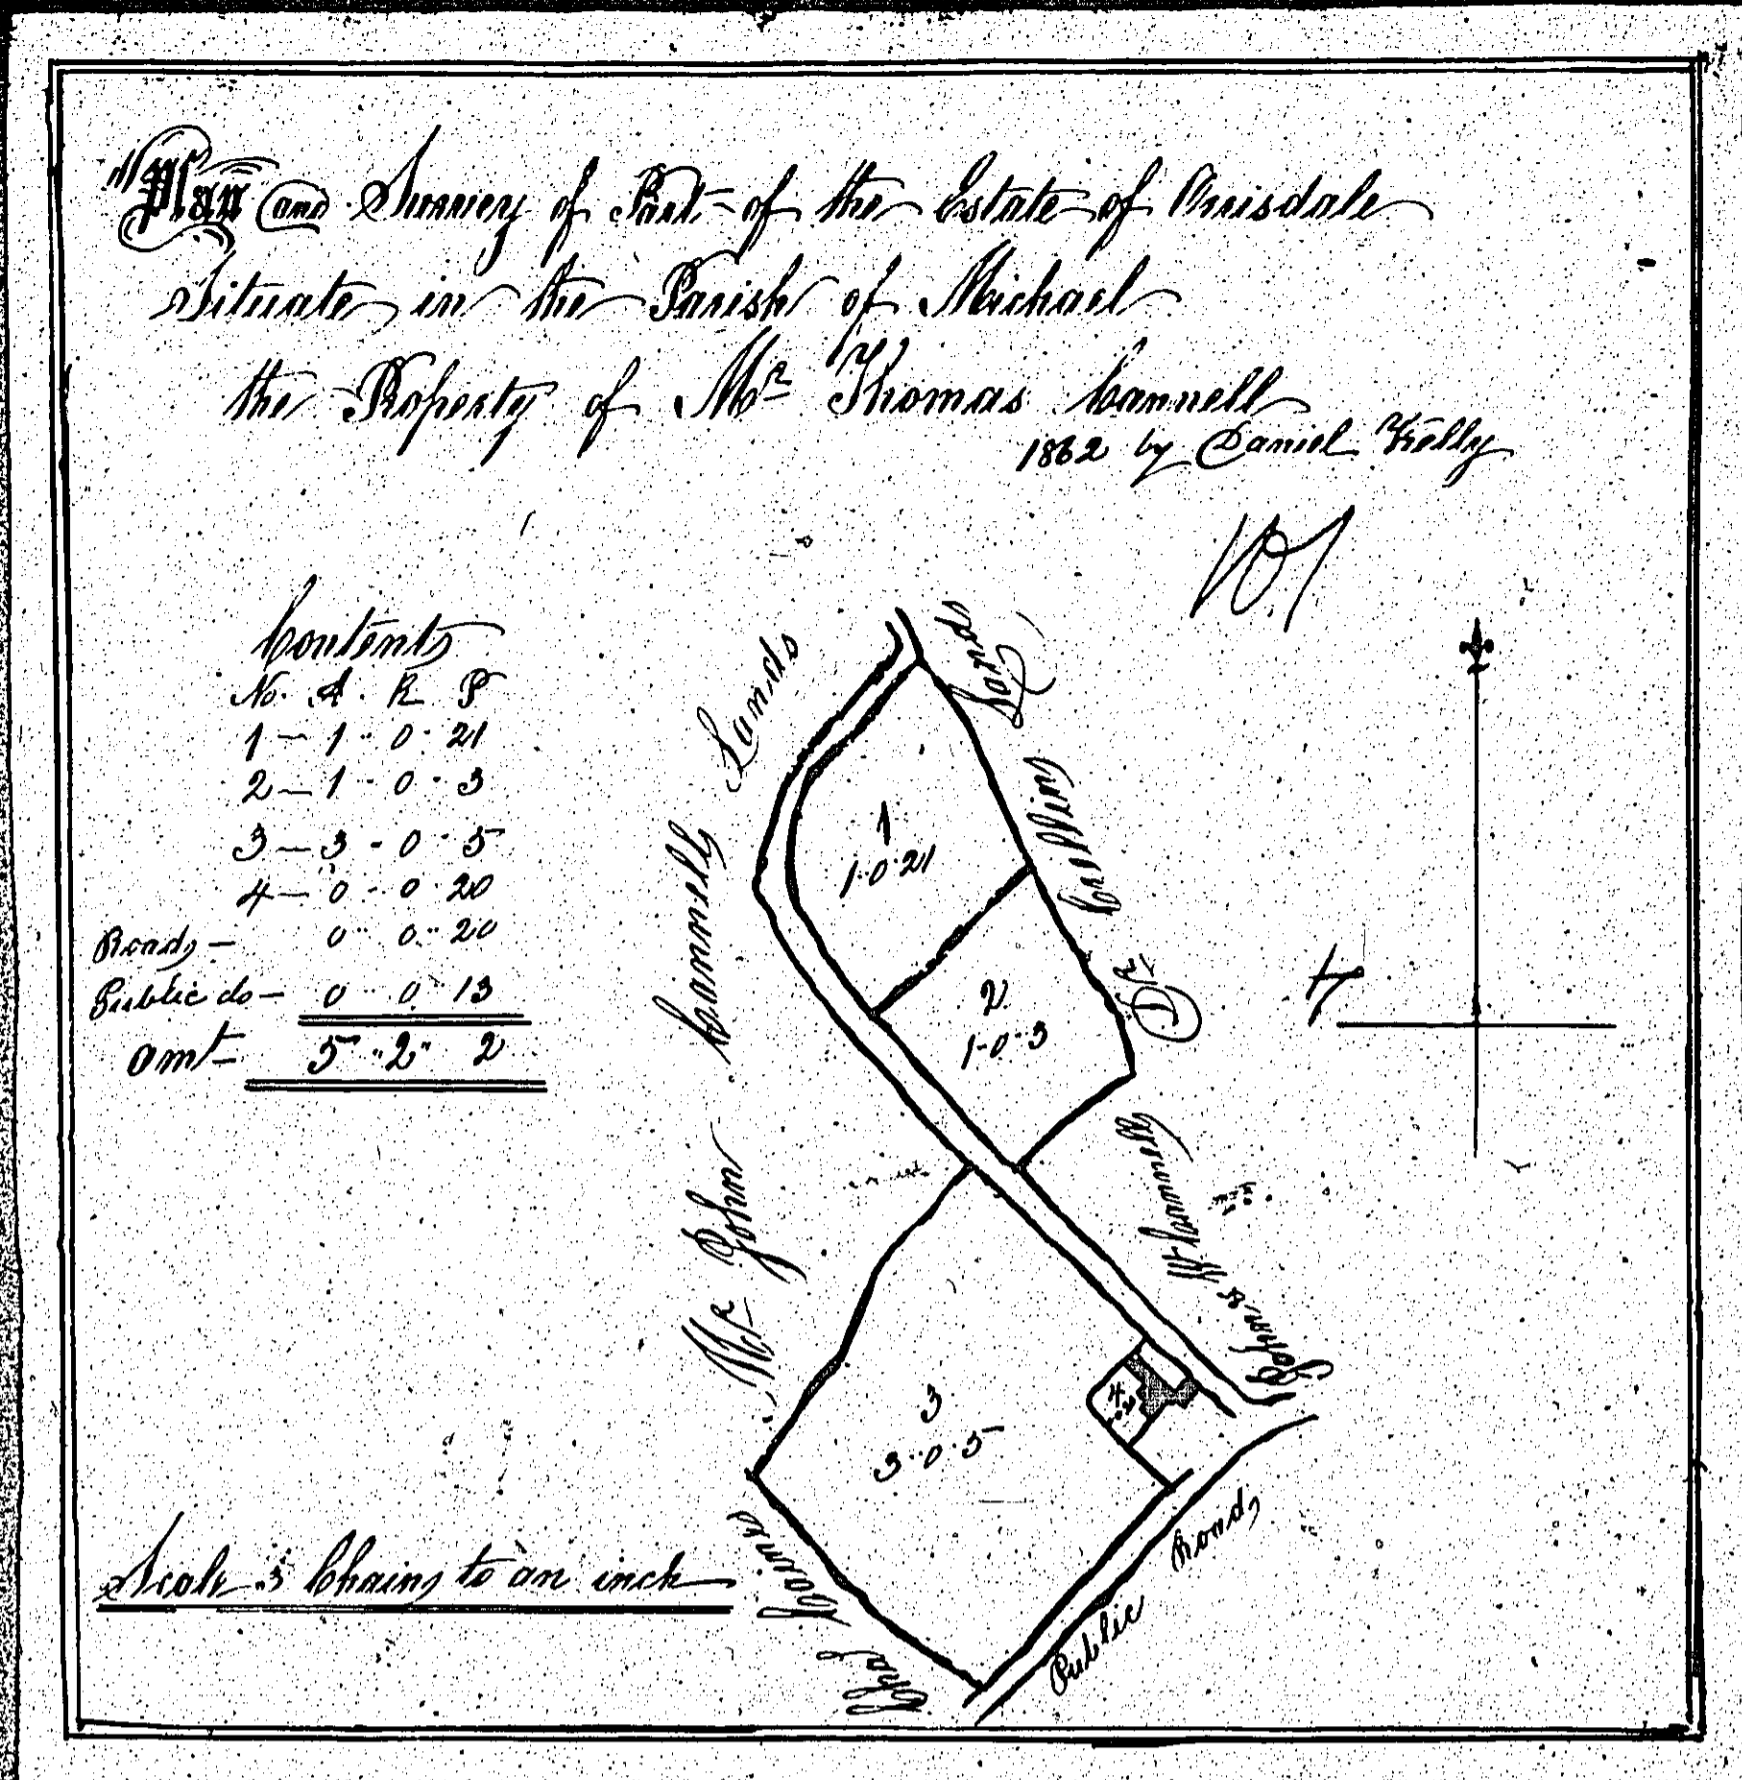

ISLE OF MAN GOVERNMENT: GENERAL REGISTRY

ASYLUM PLANS: PARISH OF MICHAEL.

Originals coloured (decorative)

1:23