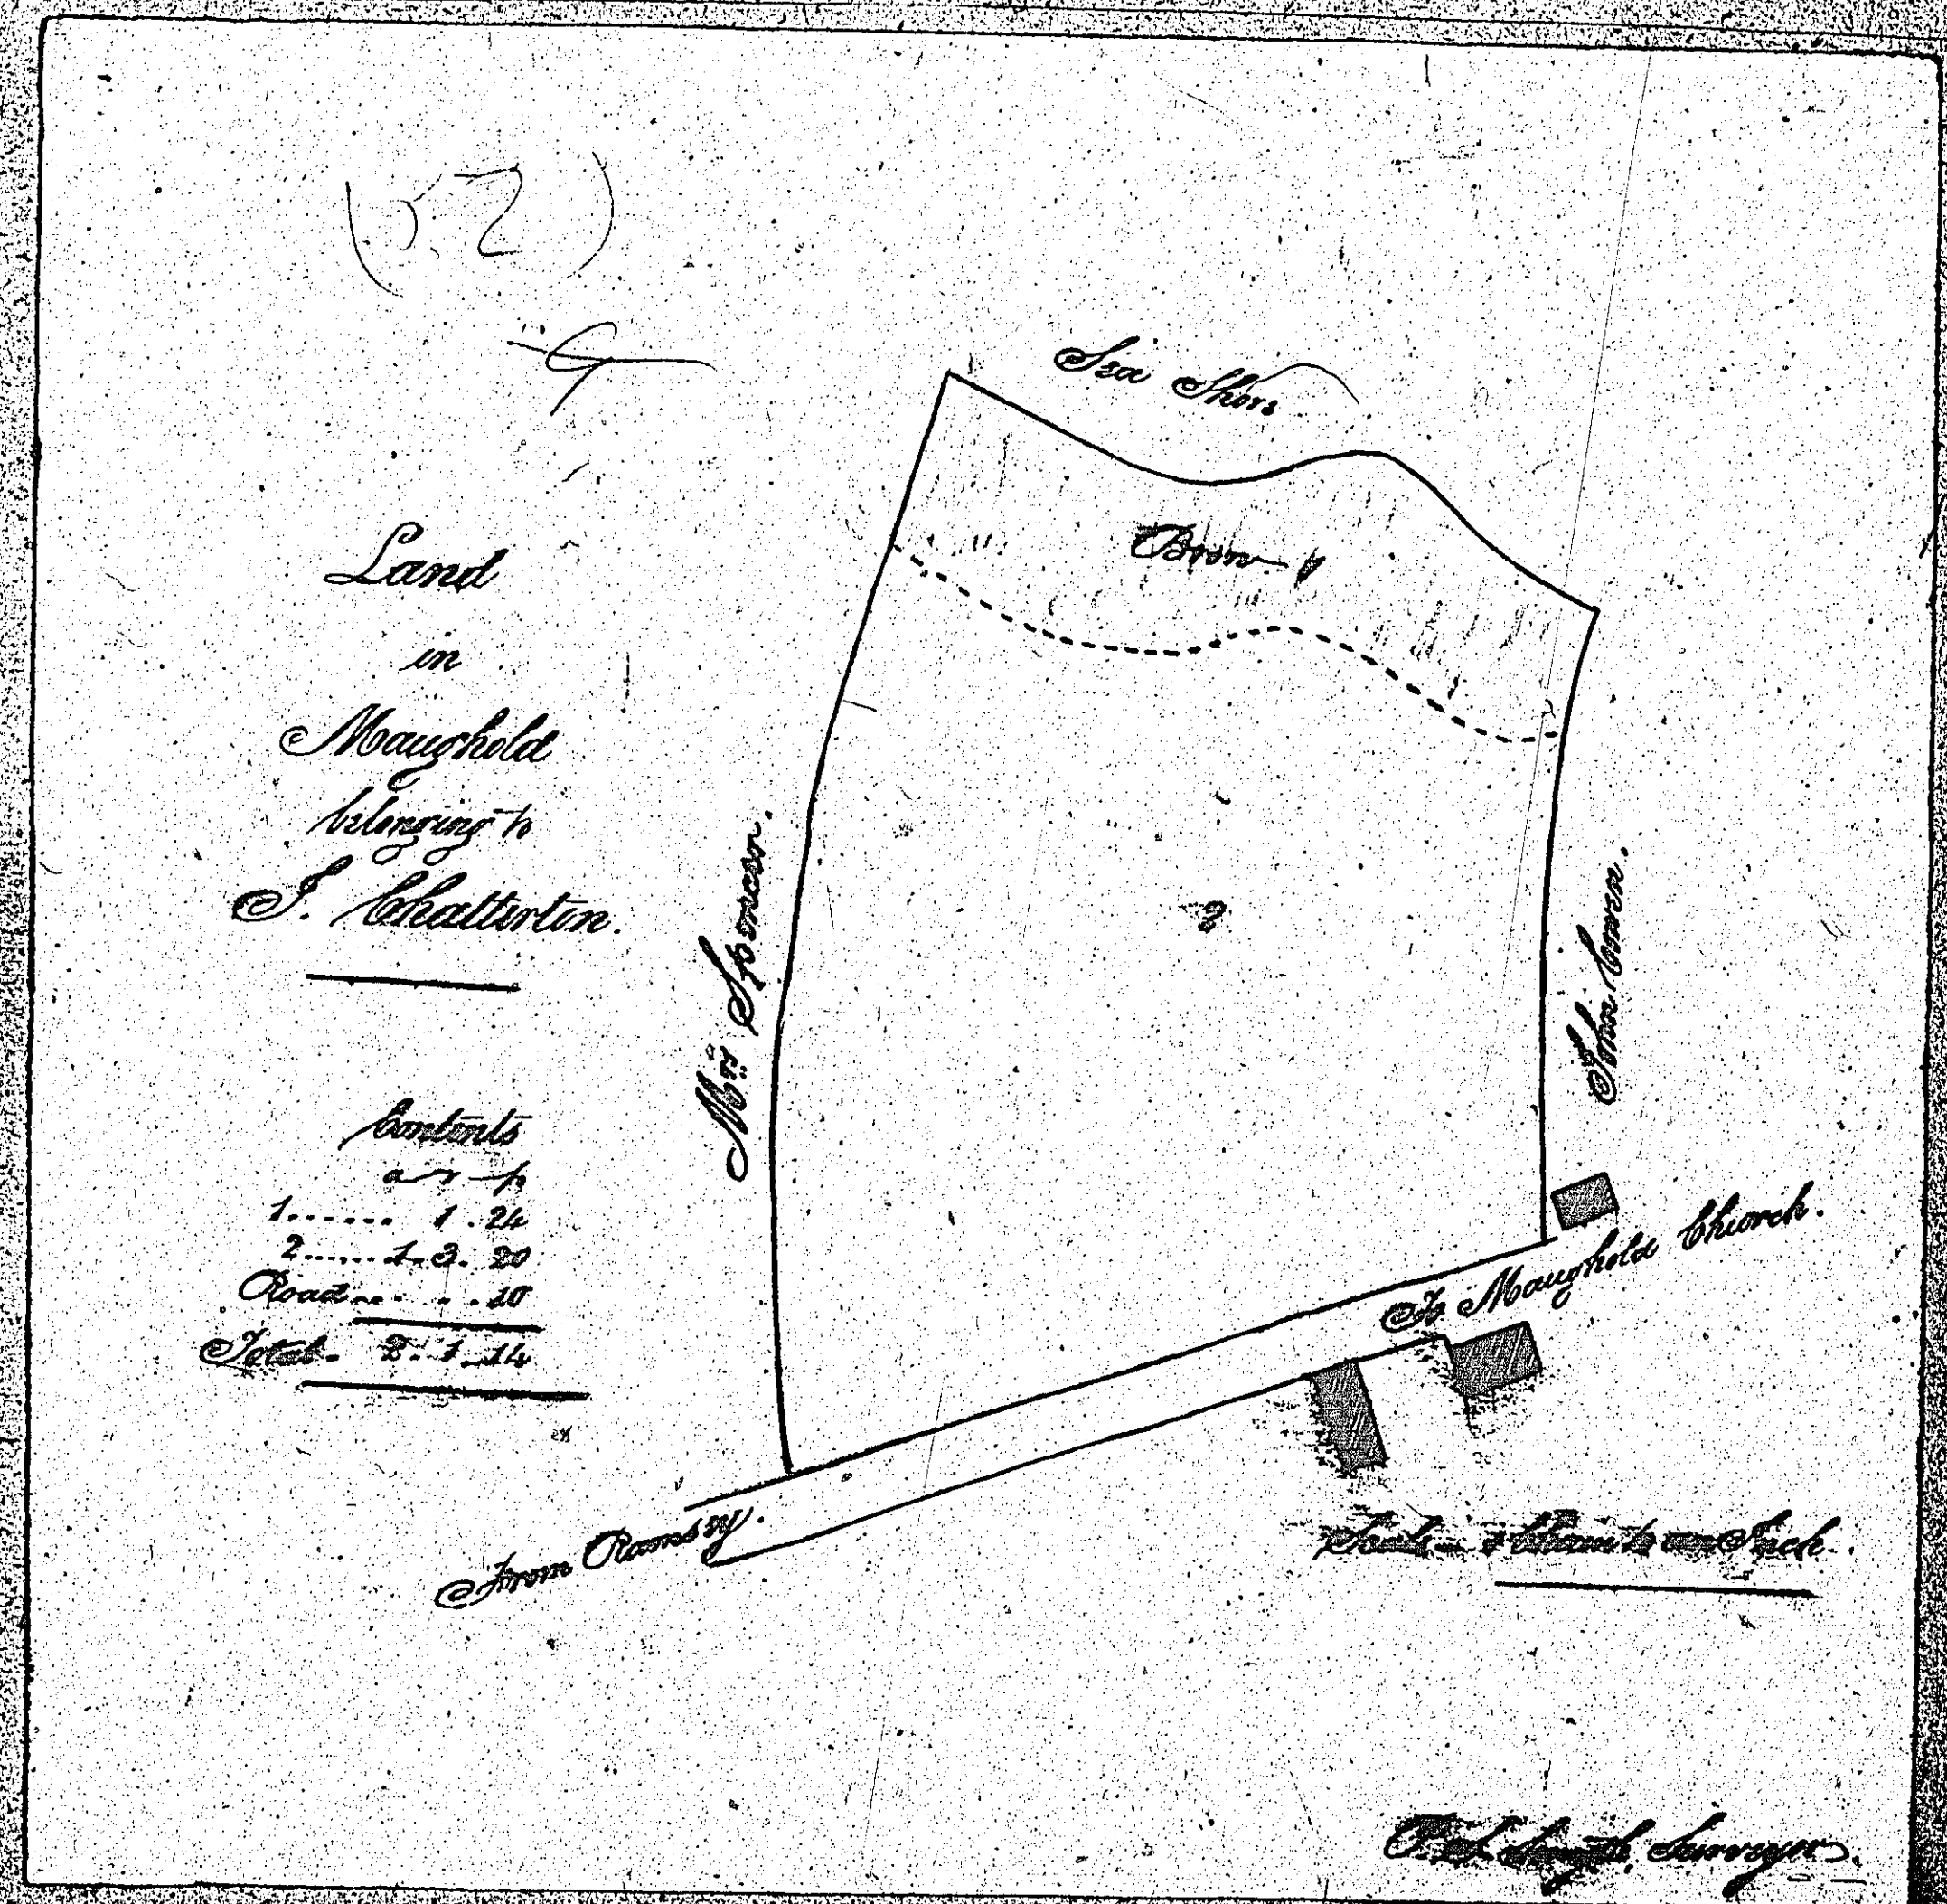

ISLE OF MAN GOVERNMENT: GENERAL REGISTRY
ASYLUM PLANS: PARISH OF MAUGHOLD

Original coloured (decorative)

1:23