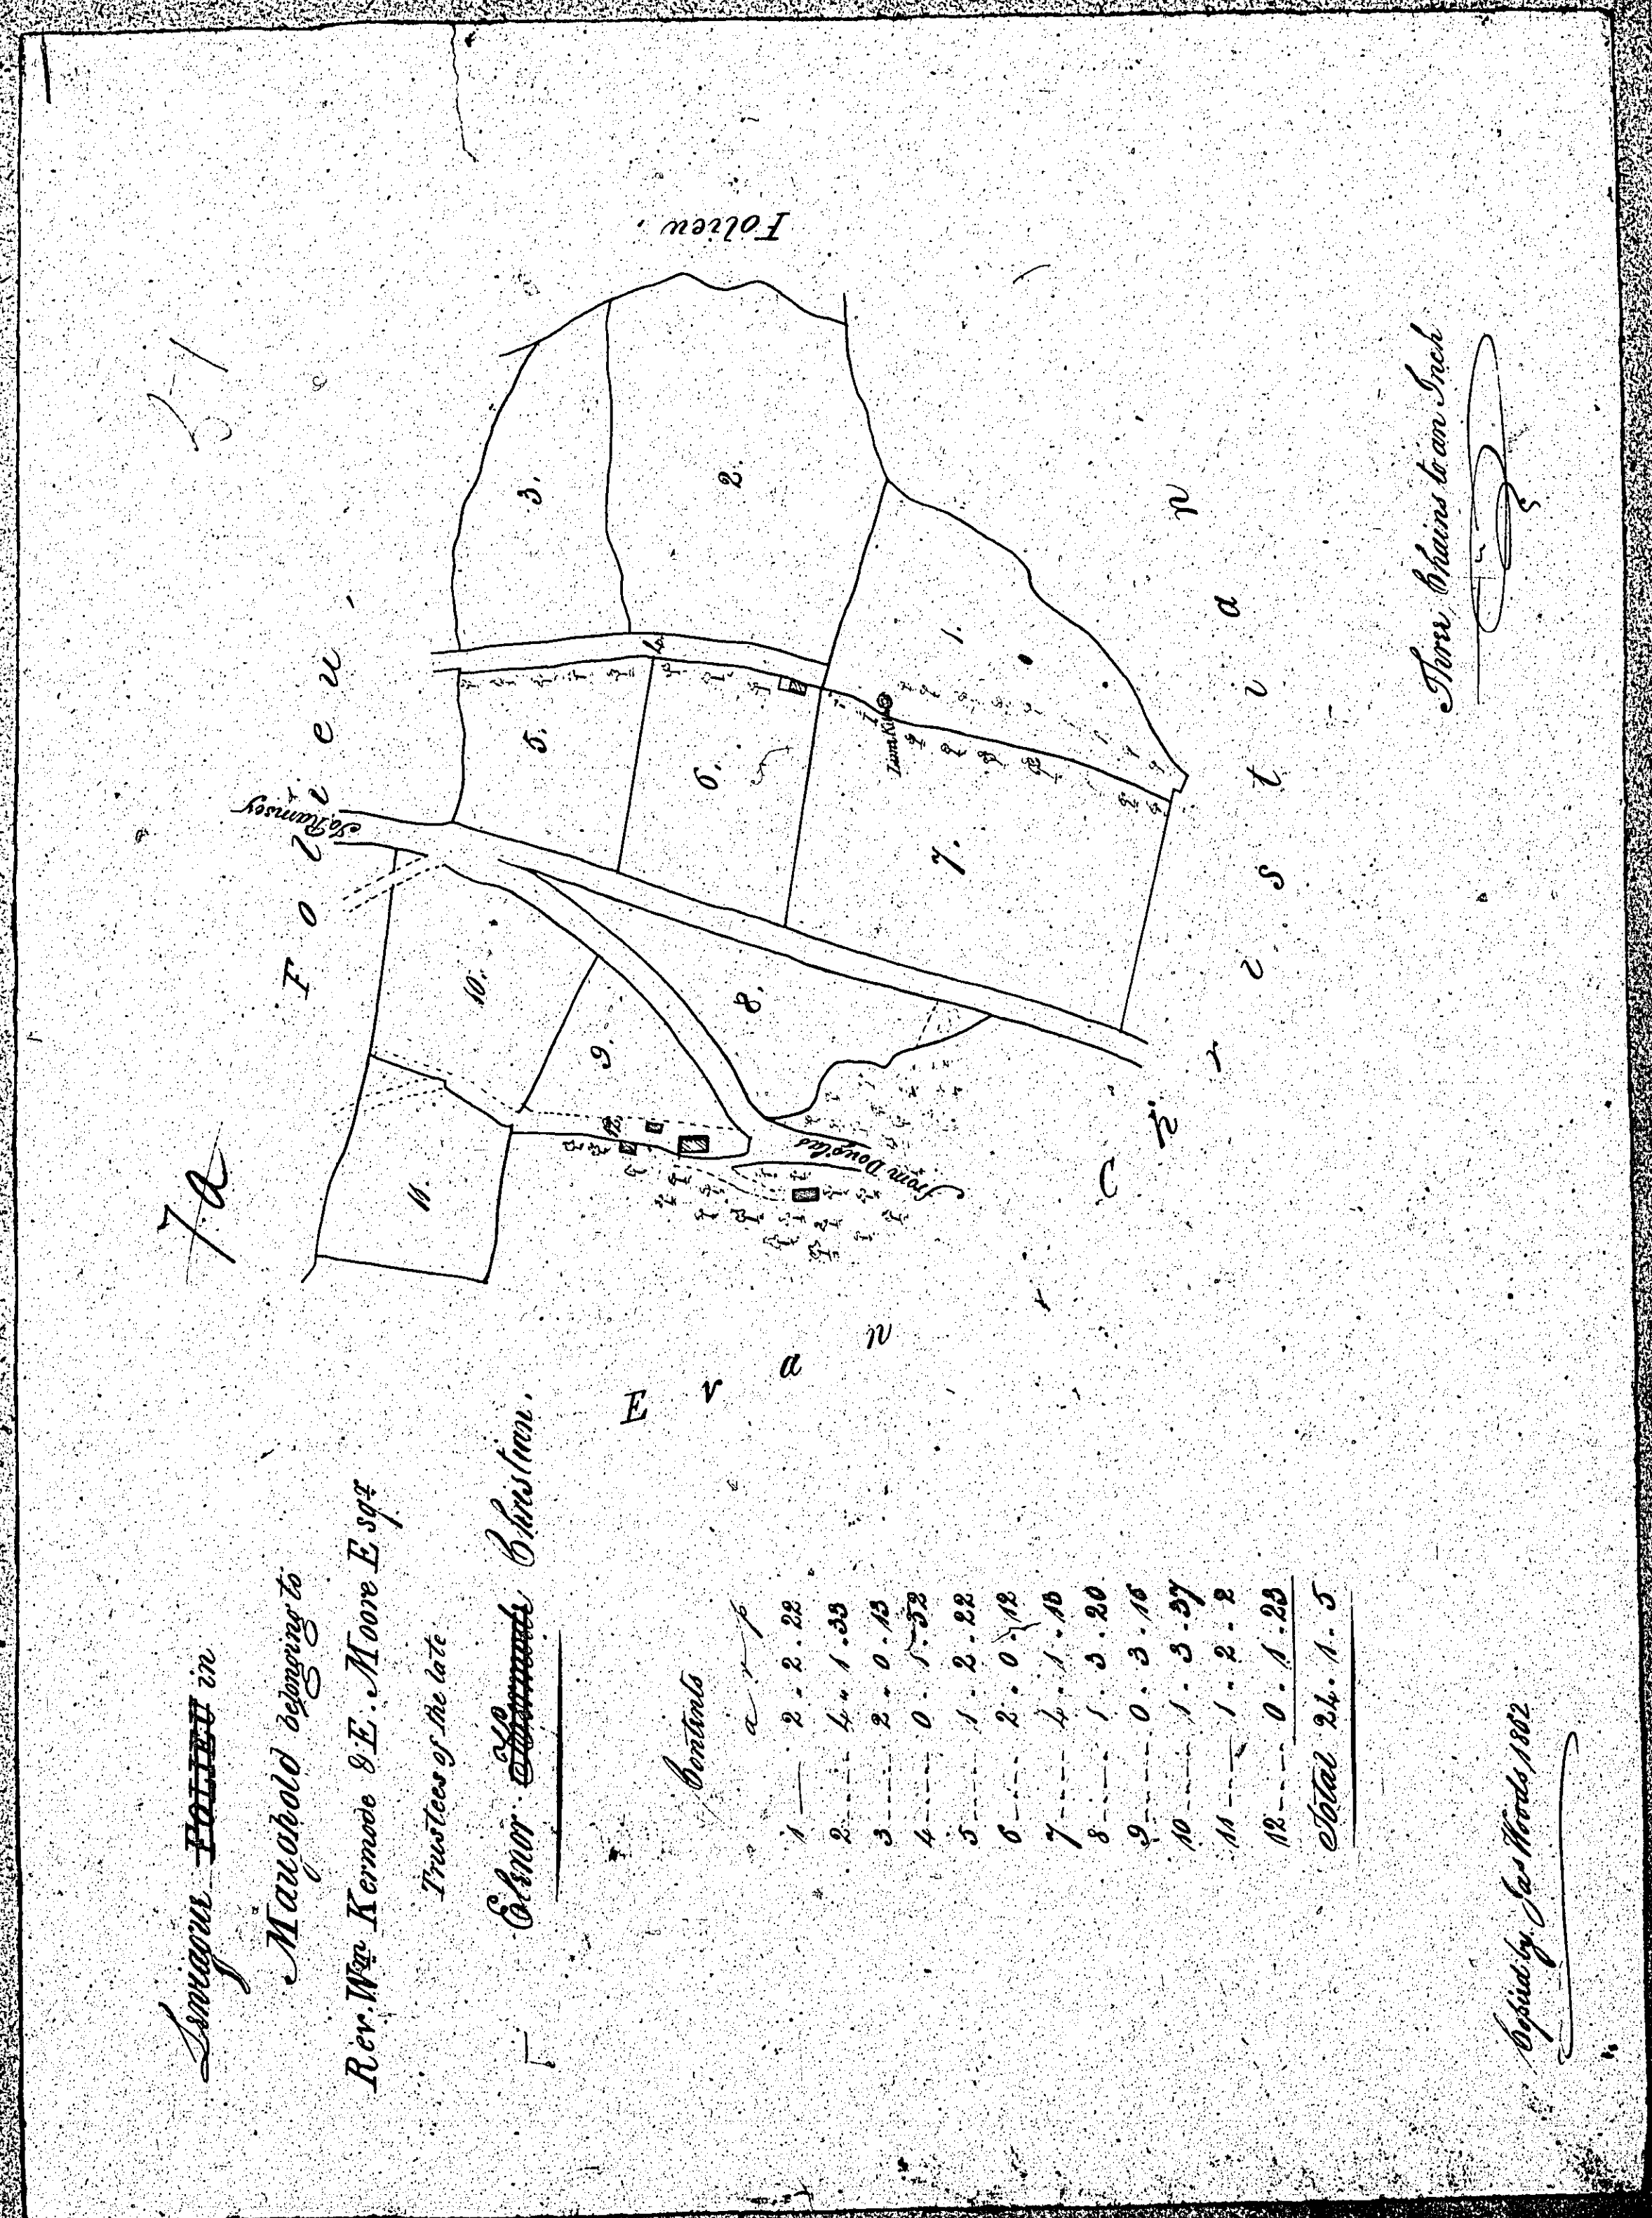

ISLE OF MAN GOVERNMENT: GENERAL REGISTRY  
 ASYLUM PLANS: PARISH OF MAUGHOLD

Original monotone

1:23

ISLE OF MAN GOVERNMENT: GENERAL REGISTRY  
ASYLUM PLANS: PARISH OF MAUGHOLD

Original coloured (decorative)