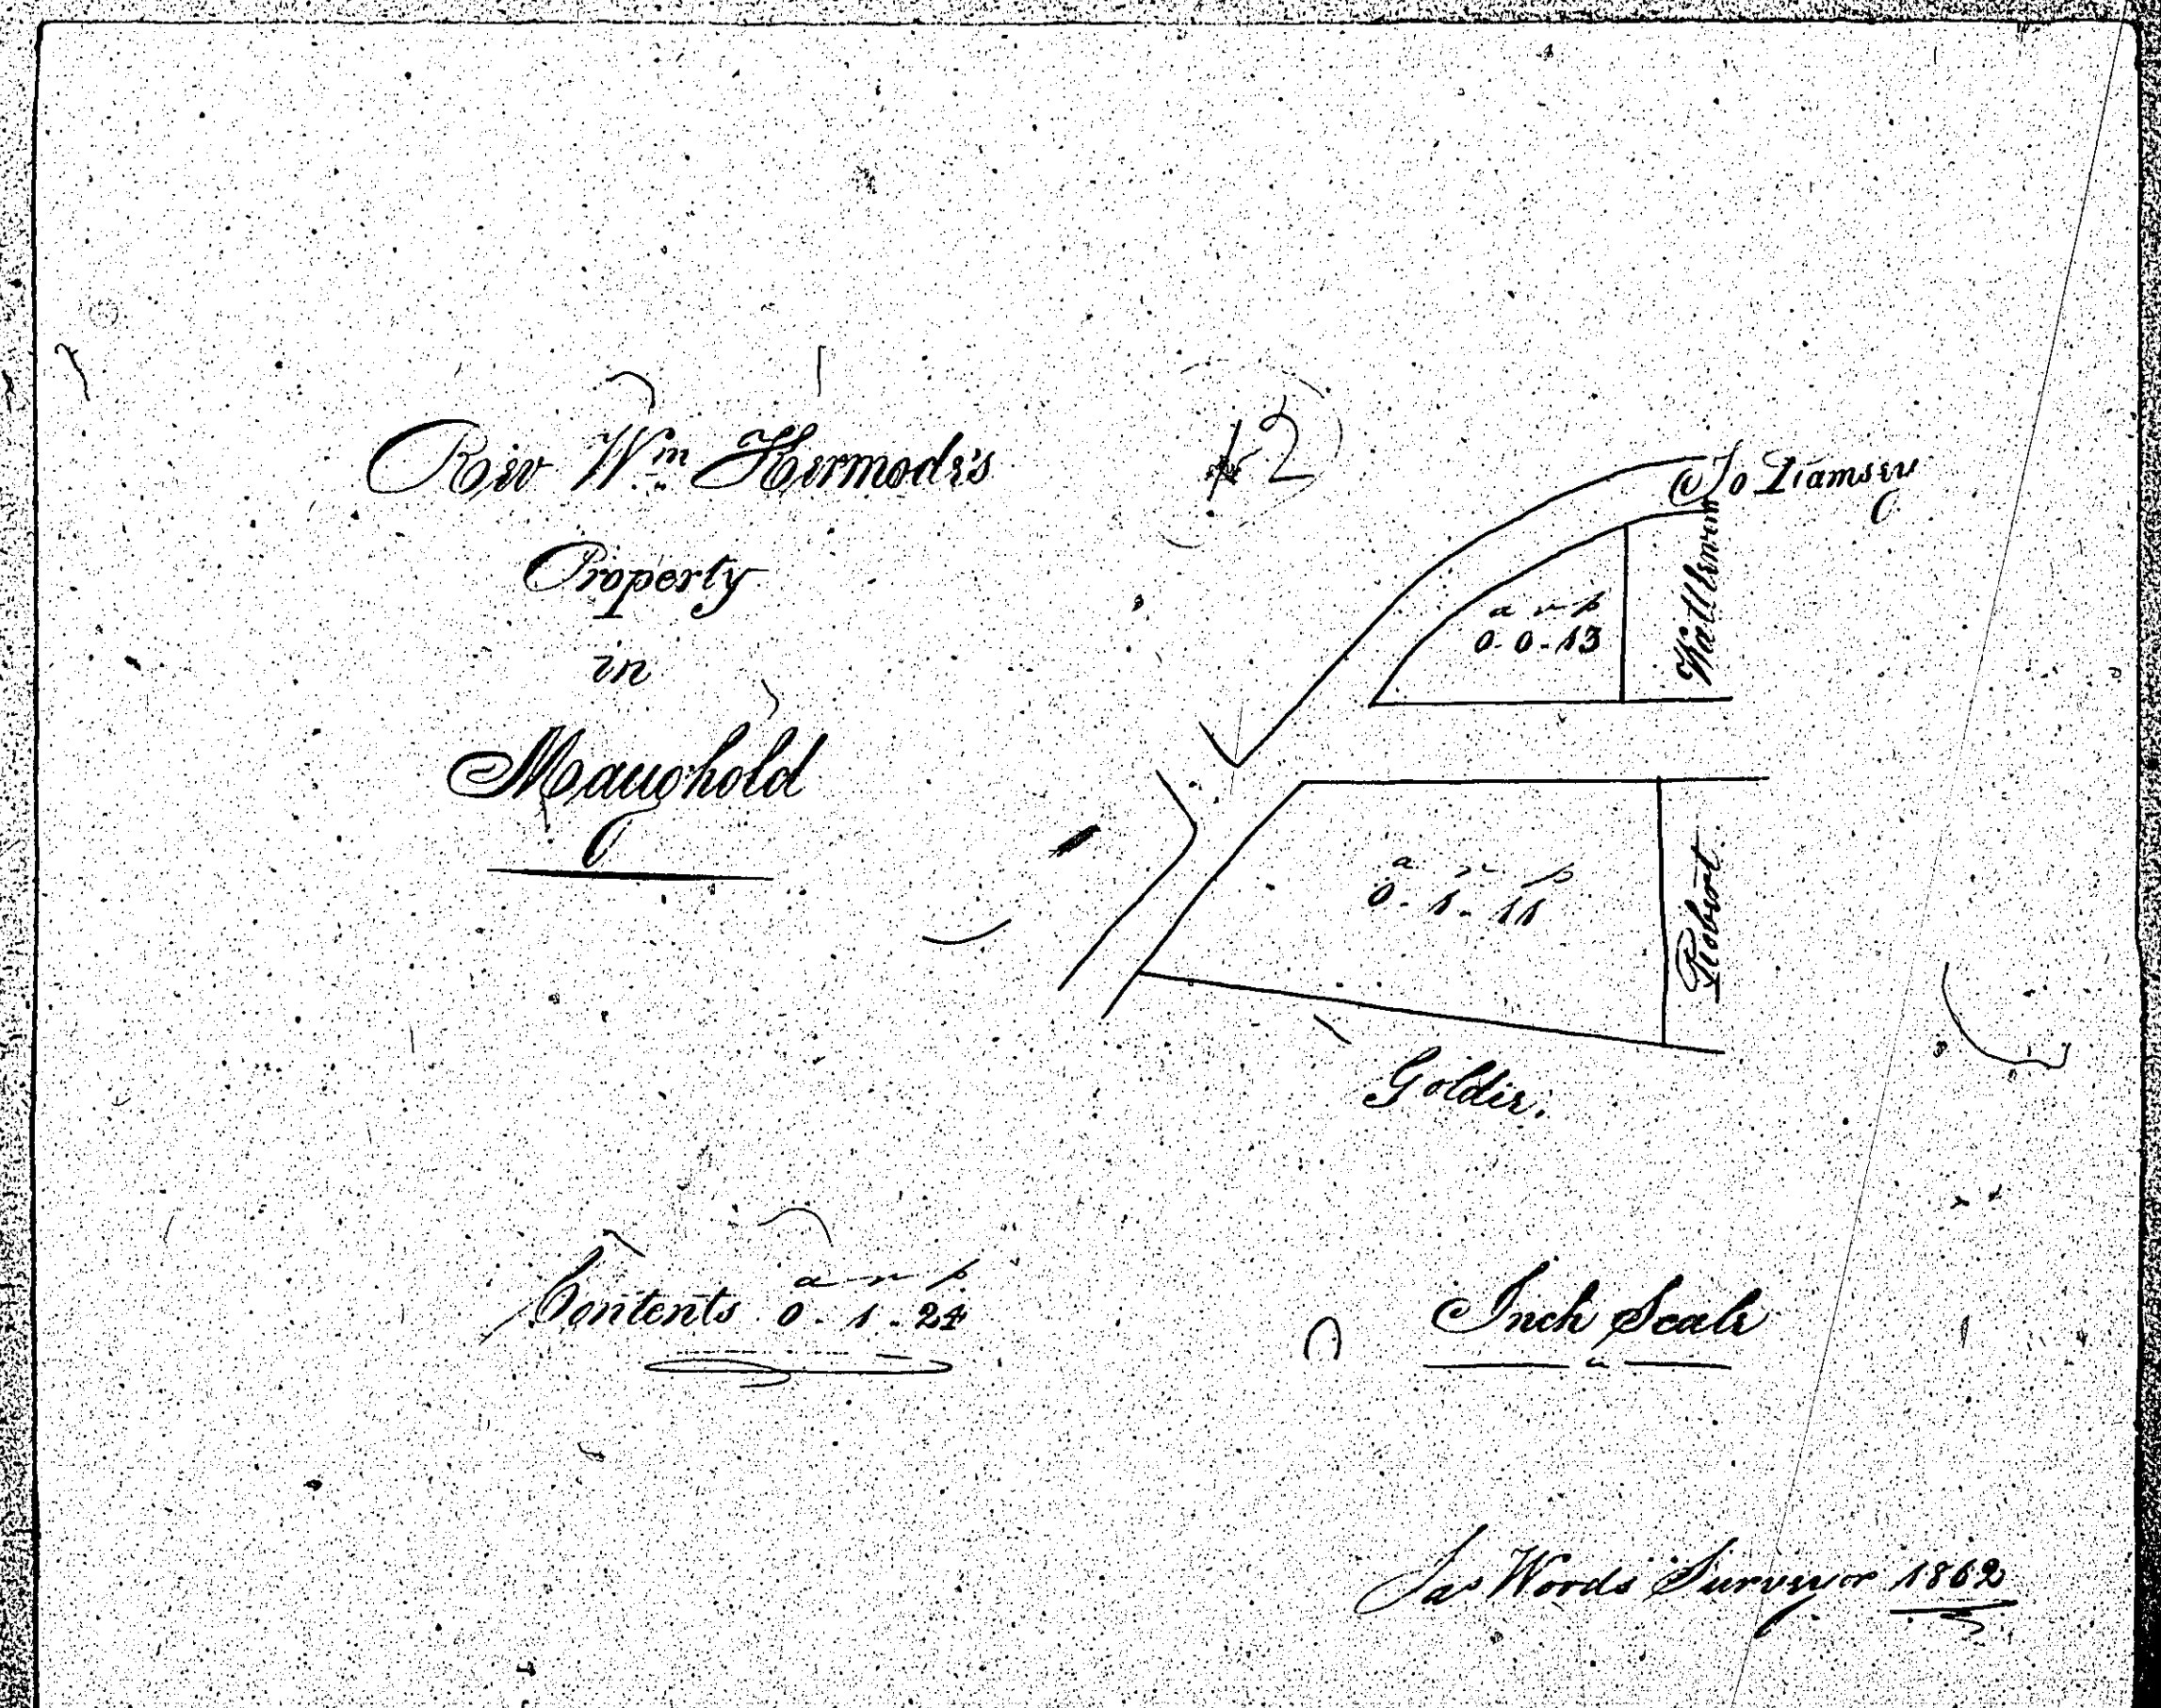

ISLE OF MAN GOVERNMENT: GENERAL REGISTRY

ASYLUM PLANS: PARISH OF MAUGHOLD

Originals monotone

1:23