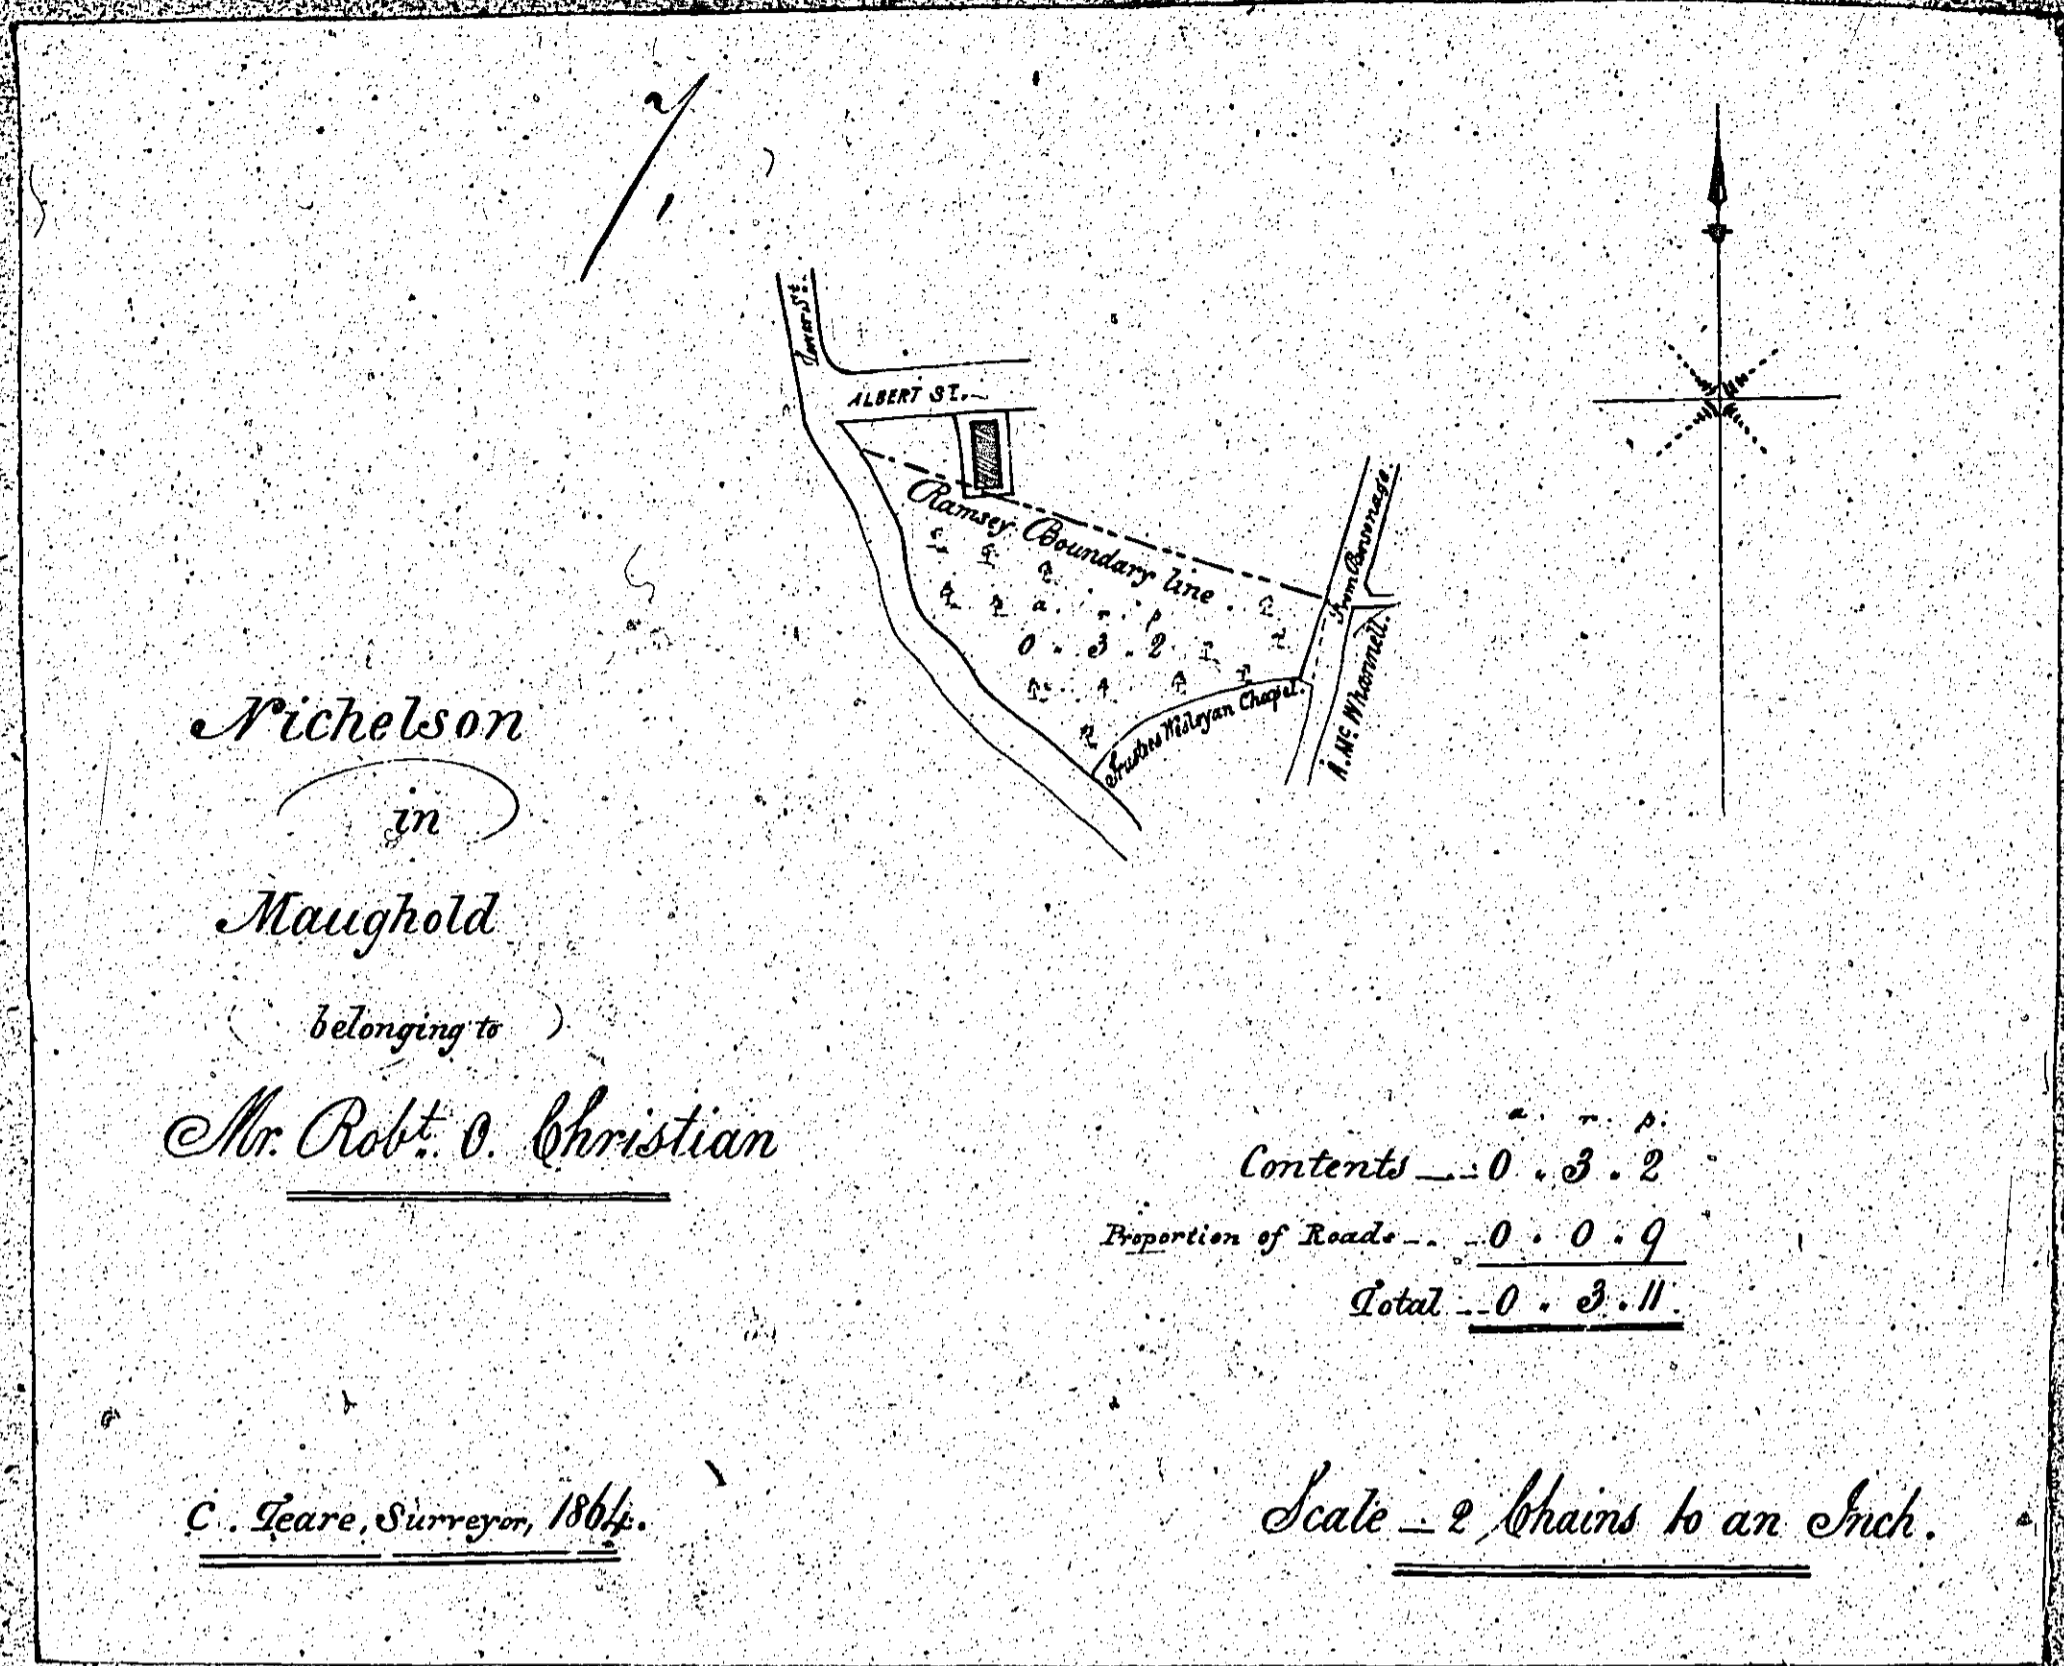

ISLE OF MAN GOVERNMENT: GENERAL REGISTRY

ASYLUM PLANS: PARISH OF MAUGHOLD

Original monotone

1:23

*Ballastole in Maughold,
belonging to John S. G. Saubman Esq.*

Contents

No	Acres
1	0.1.0
2	1.3.24
3	3.2.24
4	2.2.20
5	2.2.26
6	0.2.22
7	0.0.2
8	0.2.12
9	5.2.6
Ballastole	17.3.38
10	8.0.5
11	2.0.21
12	2.1.1
13	7.0.21
14	1.2.29
15	1.0.18
16	5.2.21
17	0.0.24
18	3.2.14
19	5.0.8
20	5.0.26
21	21.1.0
22	7.0.24
23	0.0.15
24	0.1.10
25	0.0.25
26	0.0.30
27	0.1.30
28	0.0.25
29	0.2.16
30	8.3.15
31	1.0.25
32	0.0.9
Ballastole	84.0.20
33	1.3.23
34	2.2.16
Ballastole	4.2.9
Total	106.2.27

Scale Acres Chains to an Inch.

Copied by J. M. D. White

ISLE OF MAN GOVERNMENT: GENERAL REGISTRY

ASYLUM PLANS: PARISH OF MAUGHOLD

Originals monotone

1:23

ISLE OF MAN GOVERNMENT: GENERAL REGISTRY
ASYLUM PLANS: PARISH OF MAUGHOLD