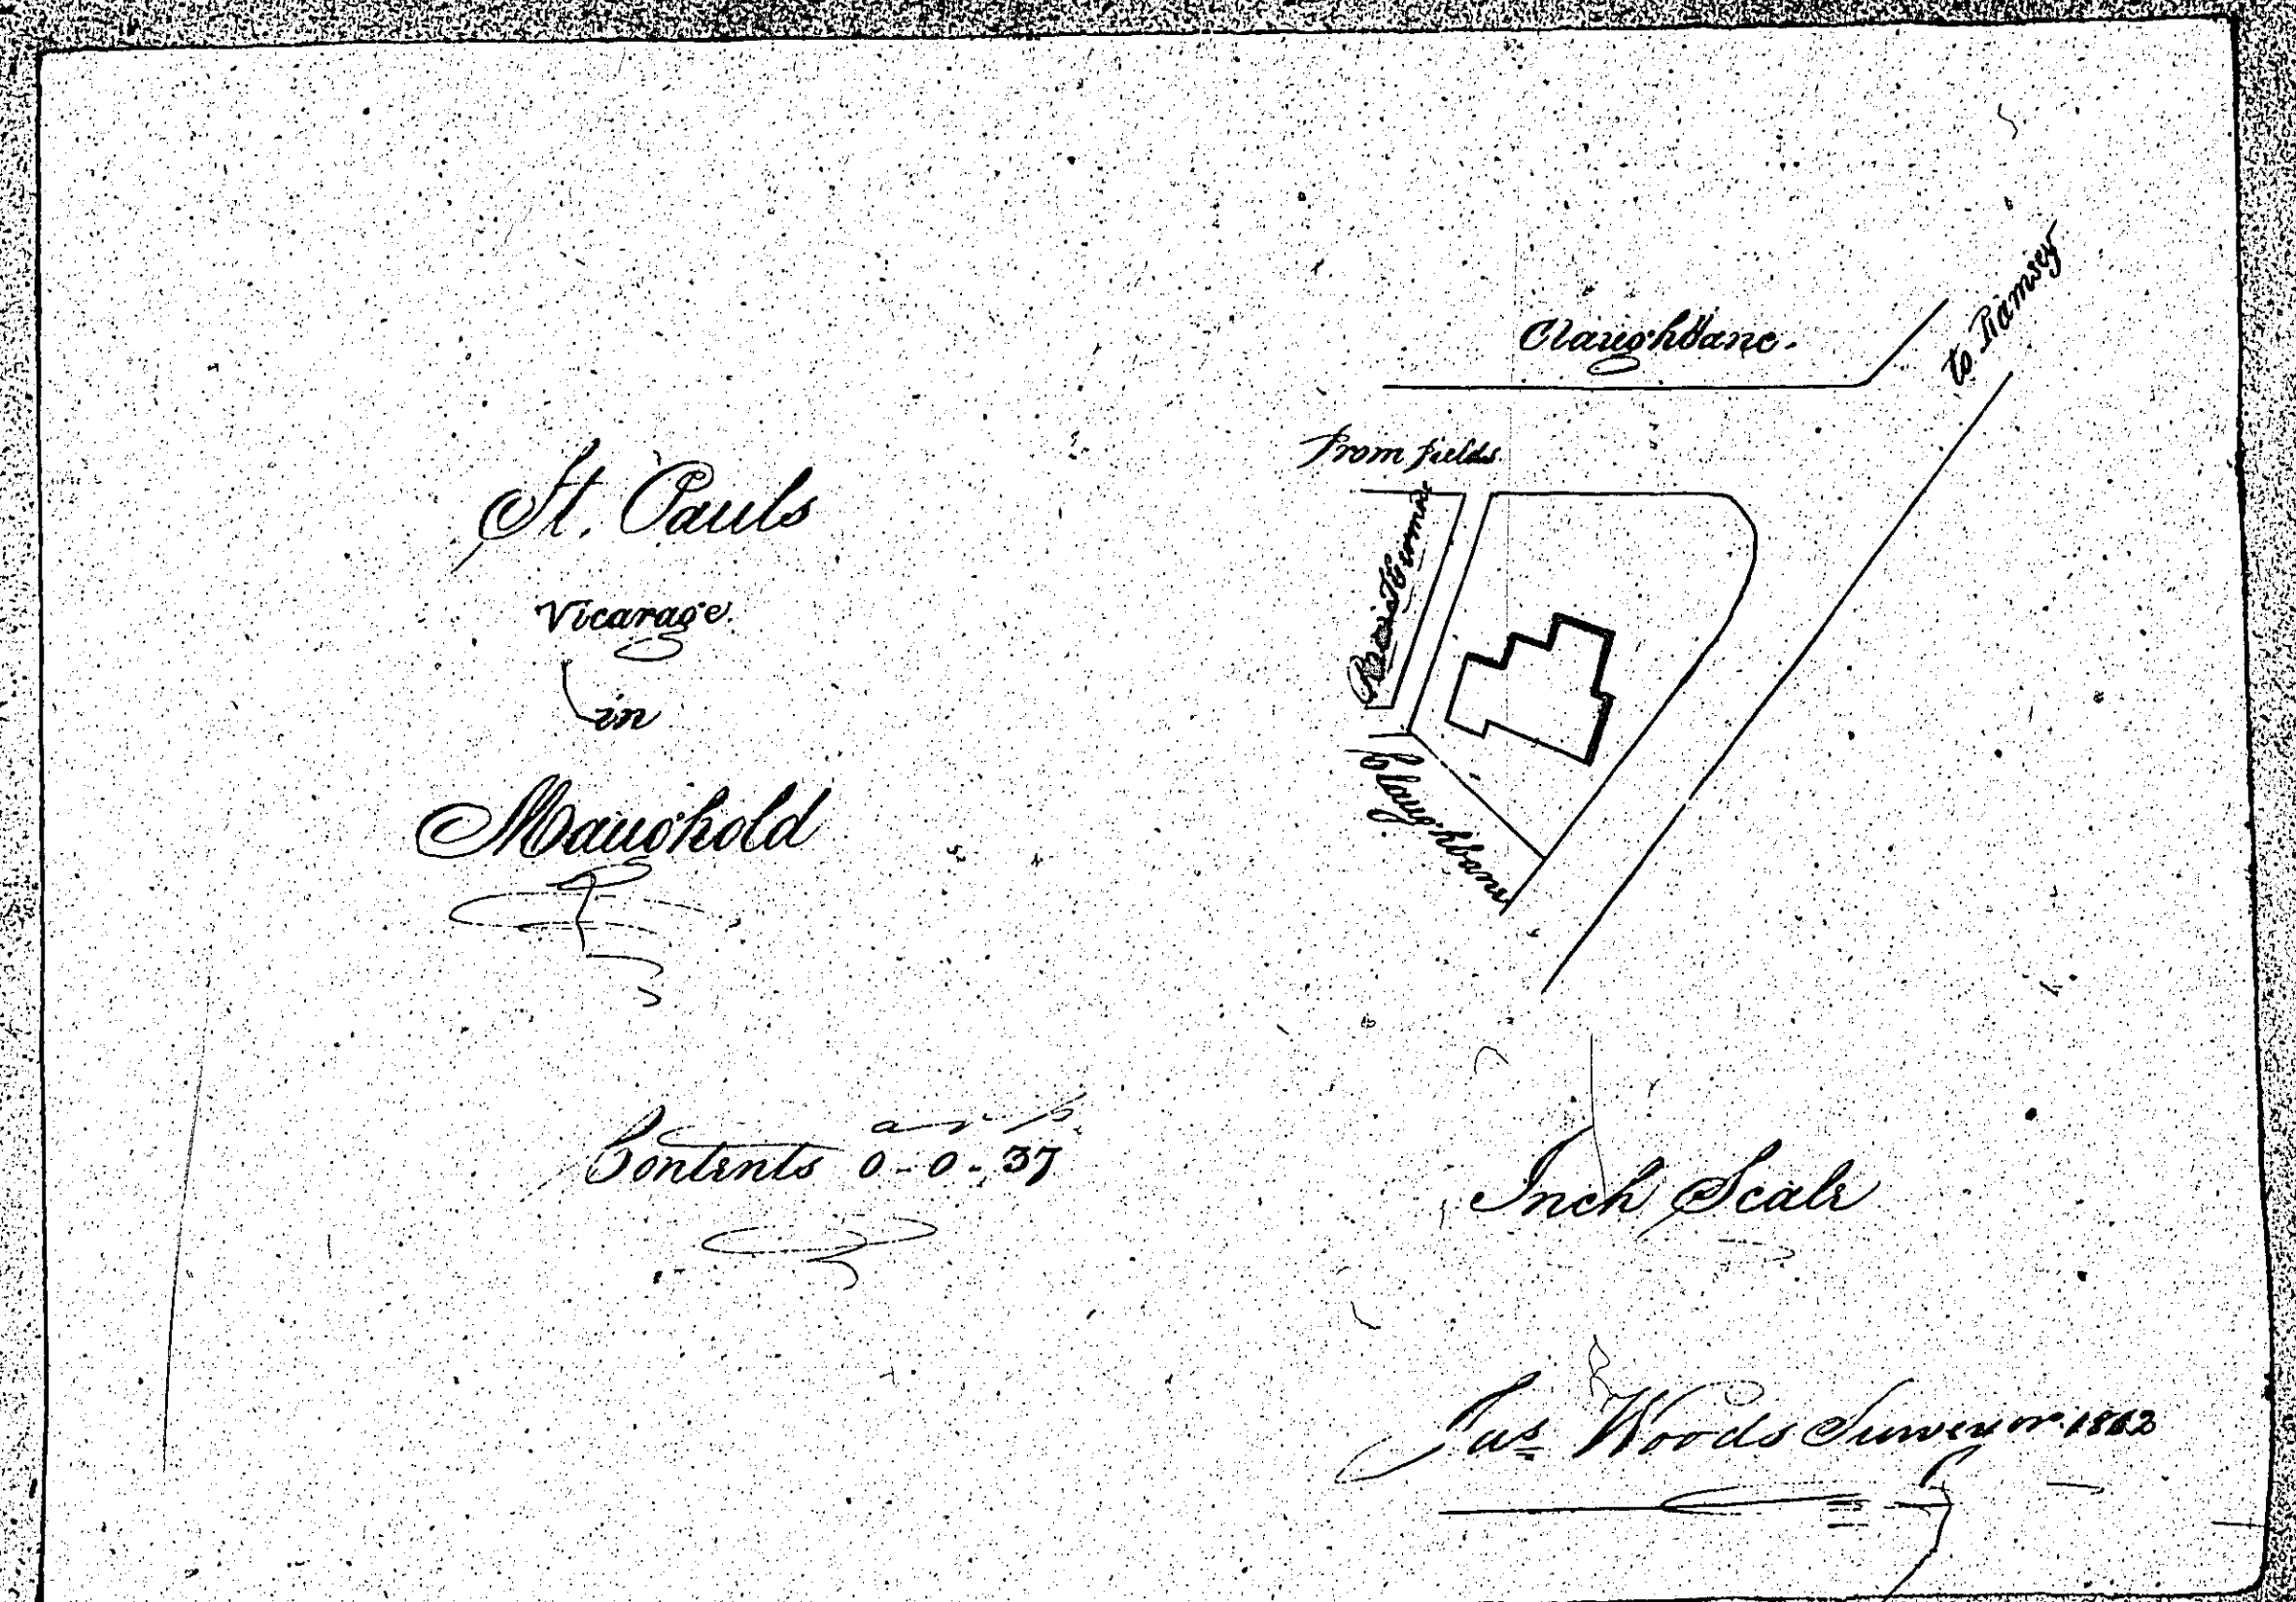

ISLE OF MAN GOVERNMENT: GENERAL REGISTRY

ASYLUM PLANS: PARISH OF MAUGHOLD

Originals monotone

1:23