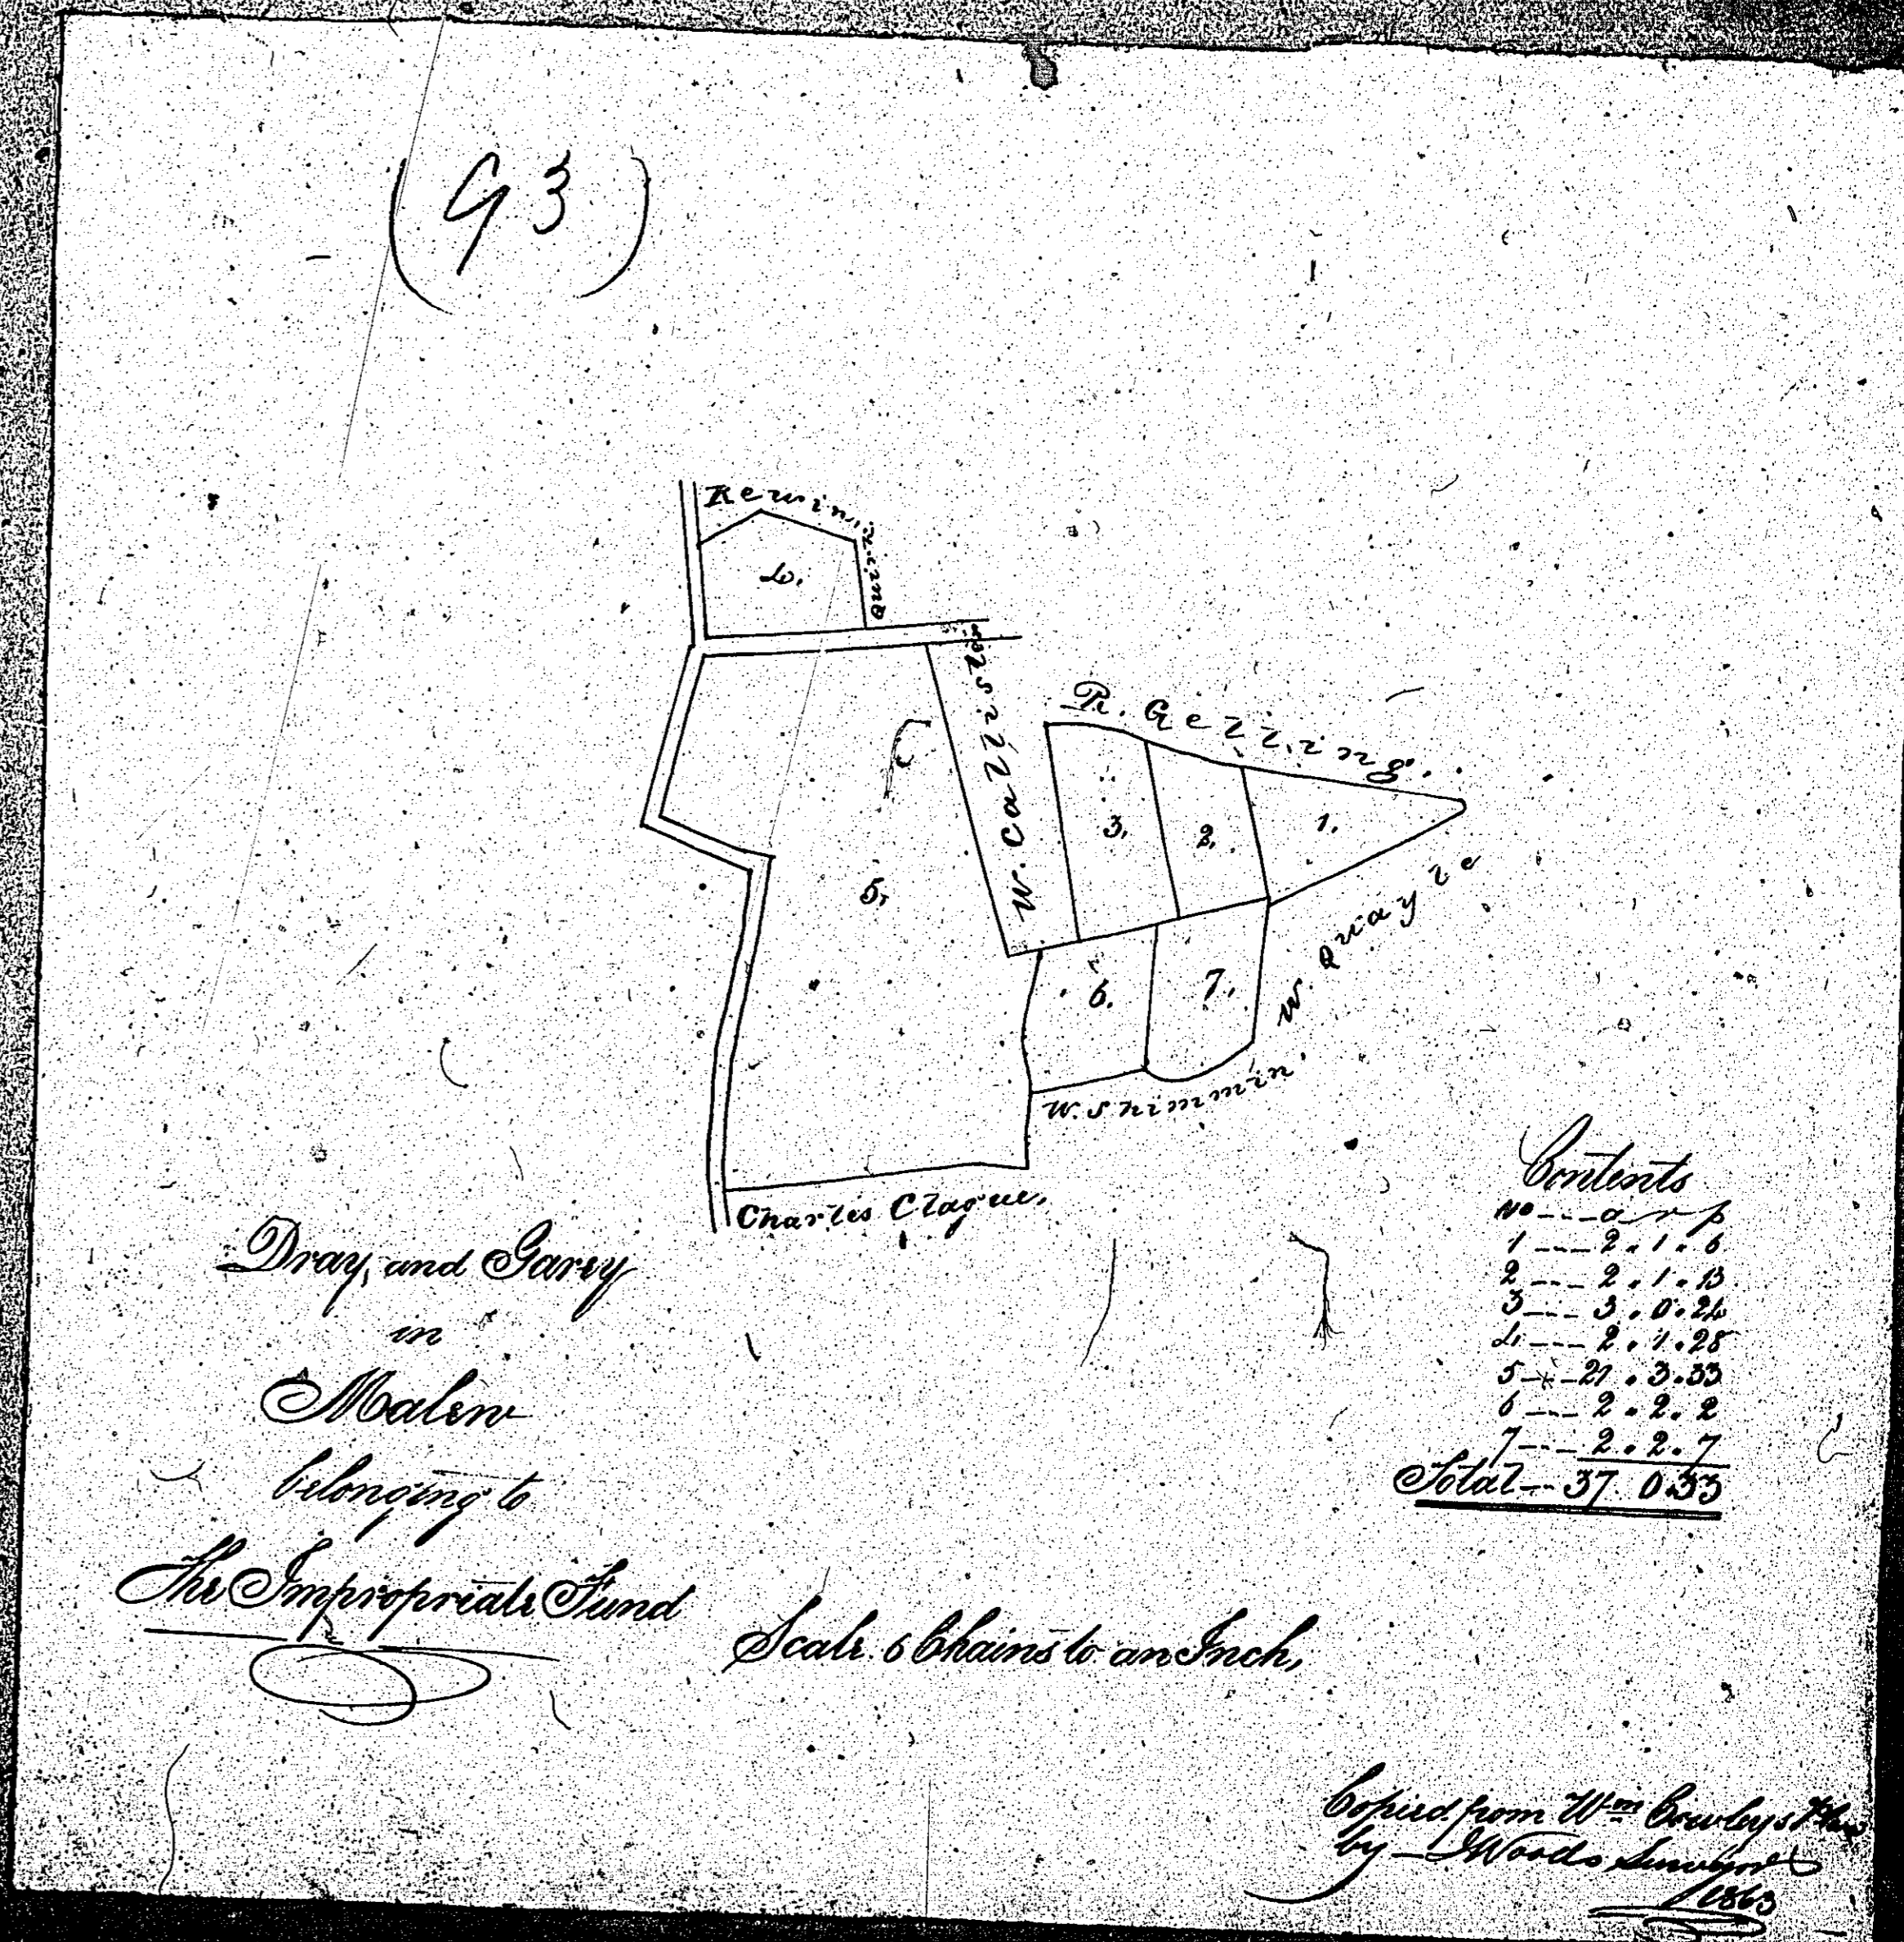

ISLE OF MAN GOVERNMENT: GENERAL REGISTRY
 ASYLUM PLANS: PARISH OF MALEW

Original monotone

1:23

ISLE OF MAN GOVERNMENT: GENERAL REGISTRY

ASYLUM PLANS: PARISH OF MALEW

Originals monotone

1:23

ISLE OF MAN GOVERNMENT: GENERAL REGISTRY