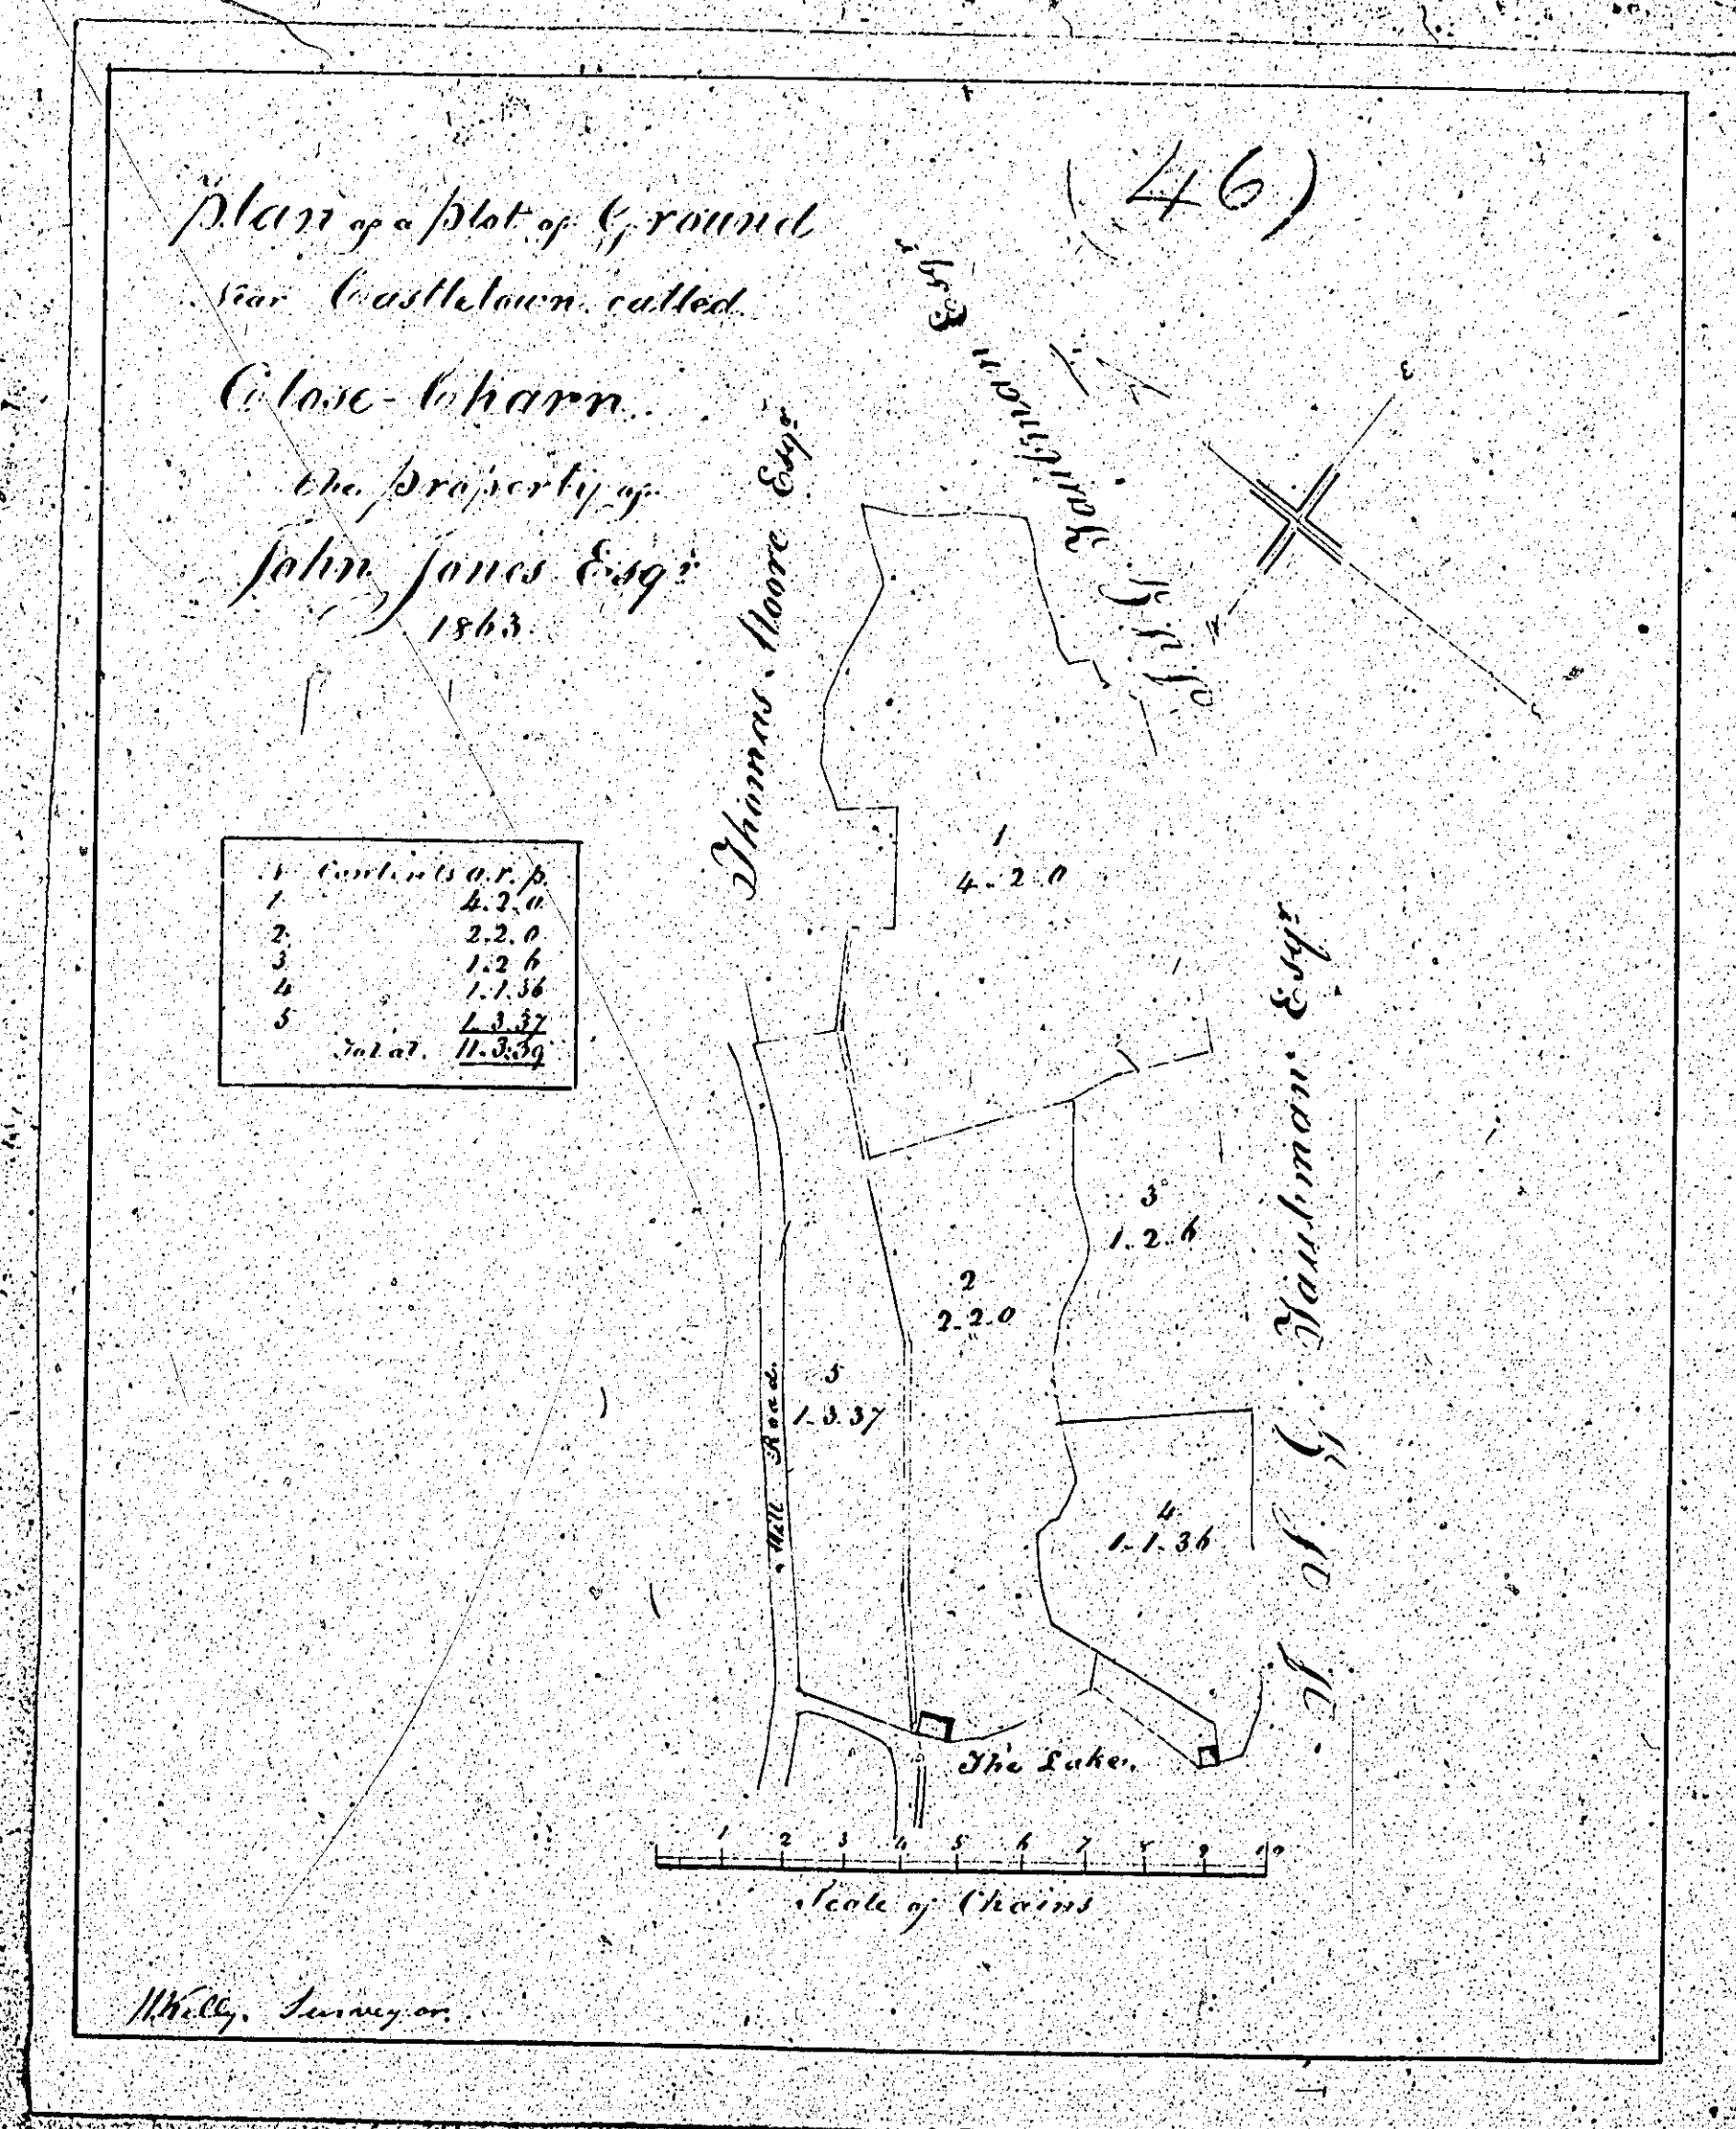

ISLE OF MAN GOVERNMENT: GENERAL REGISTRY

ASYLUM PLANS: PARISH OF MALEW

Originals coloured

1:23