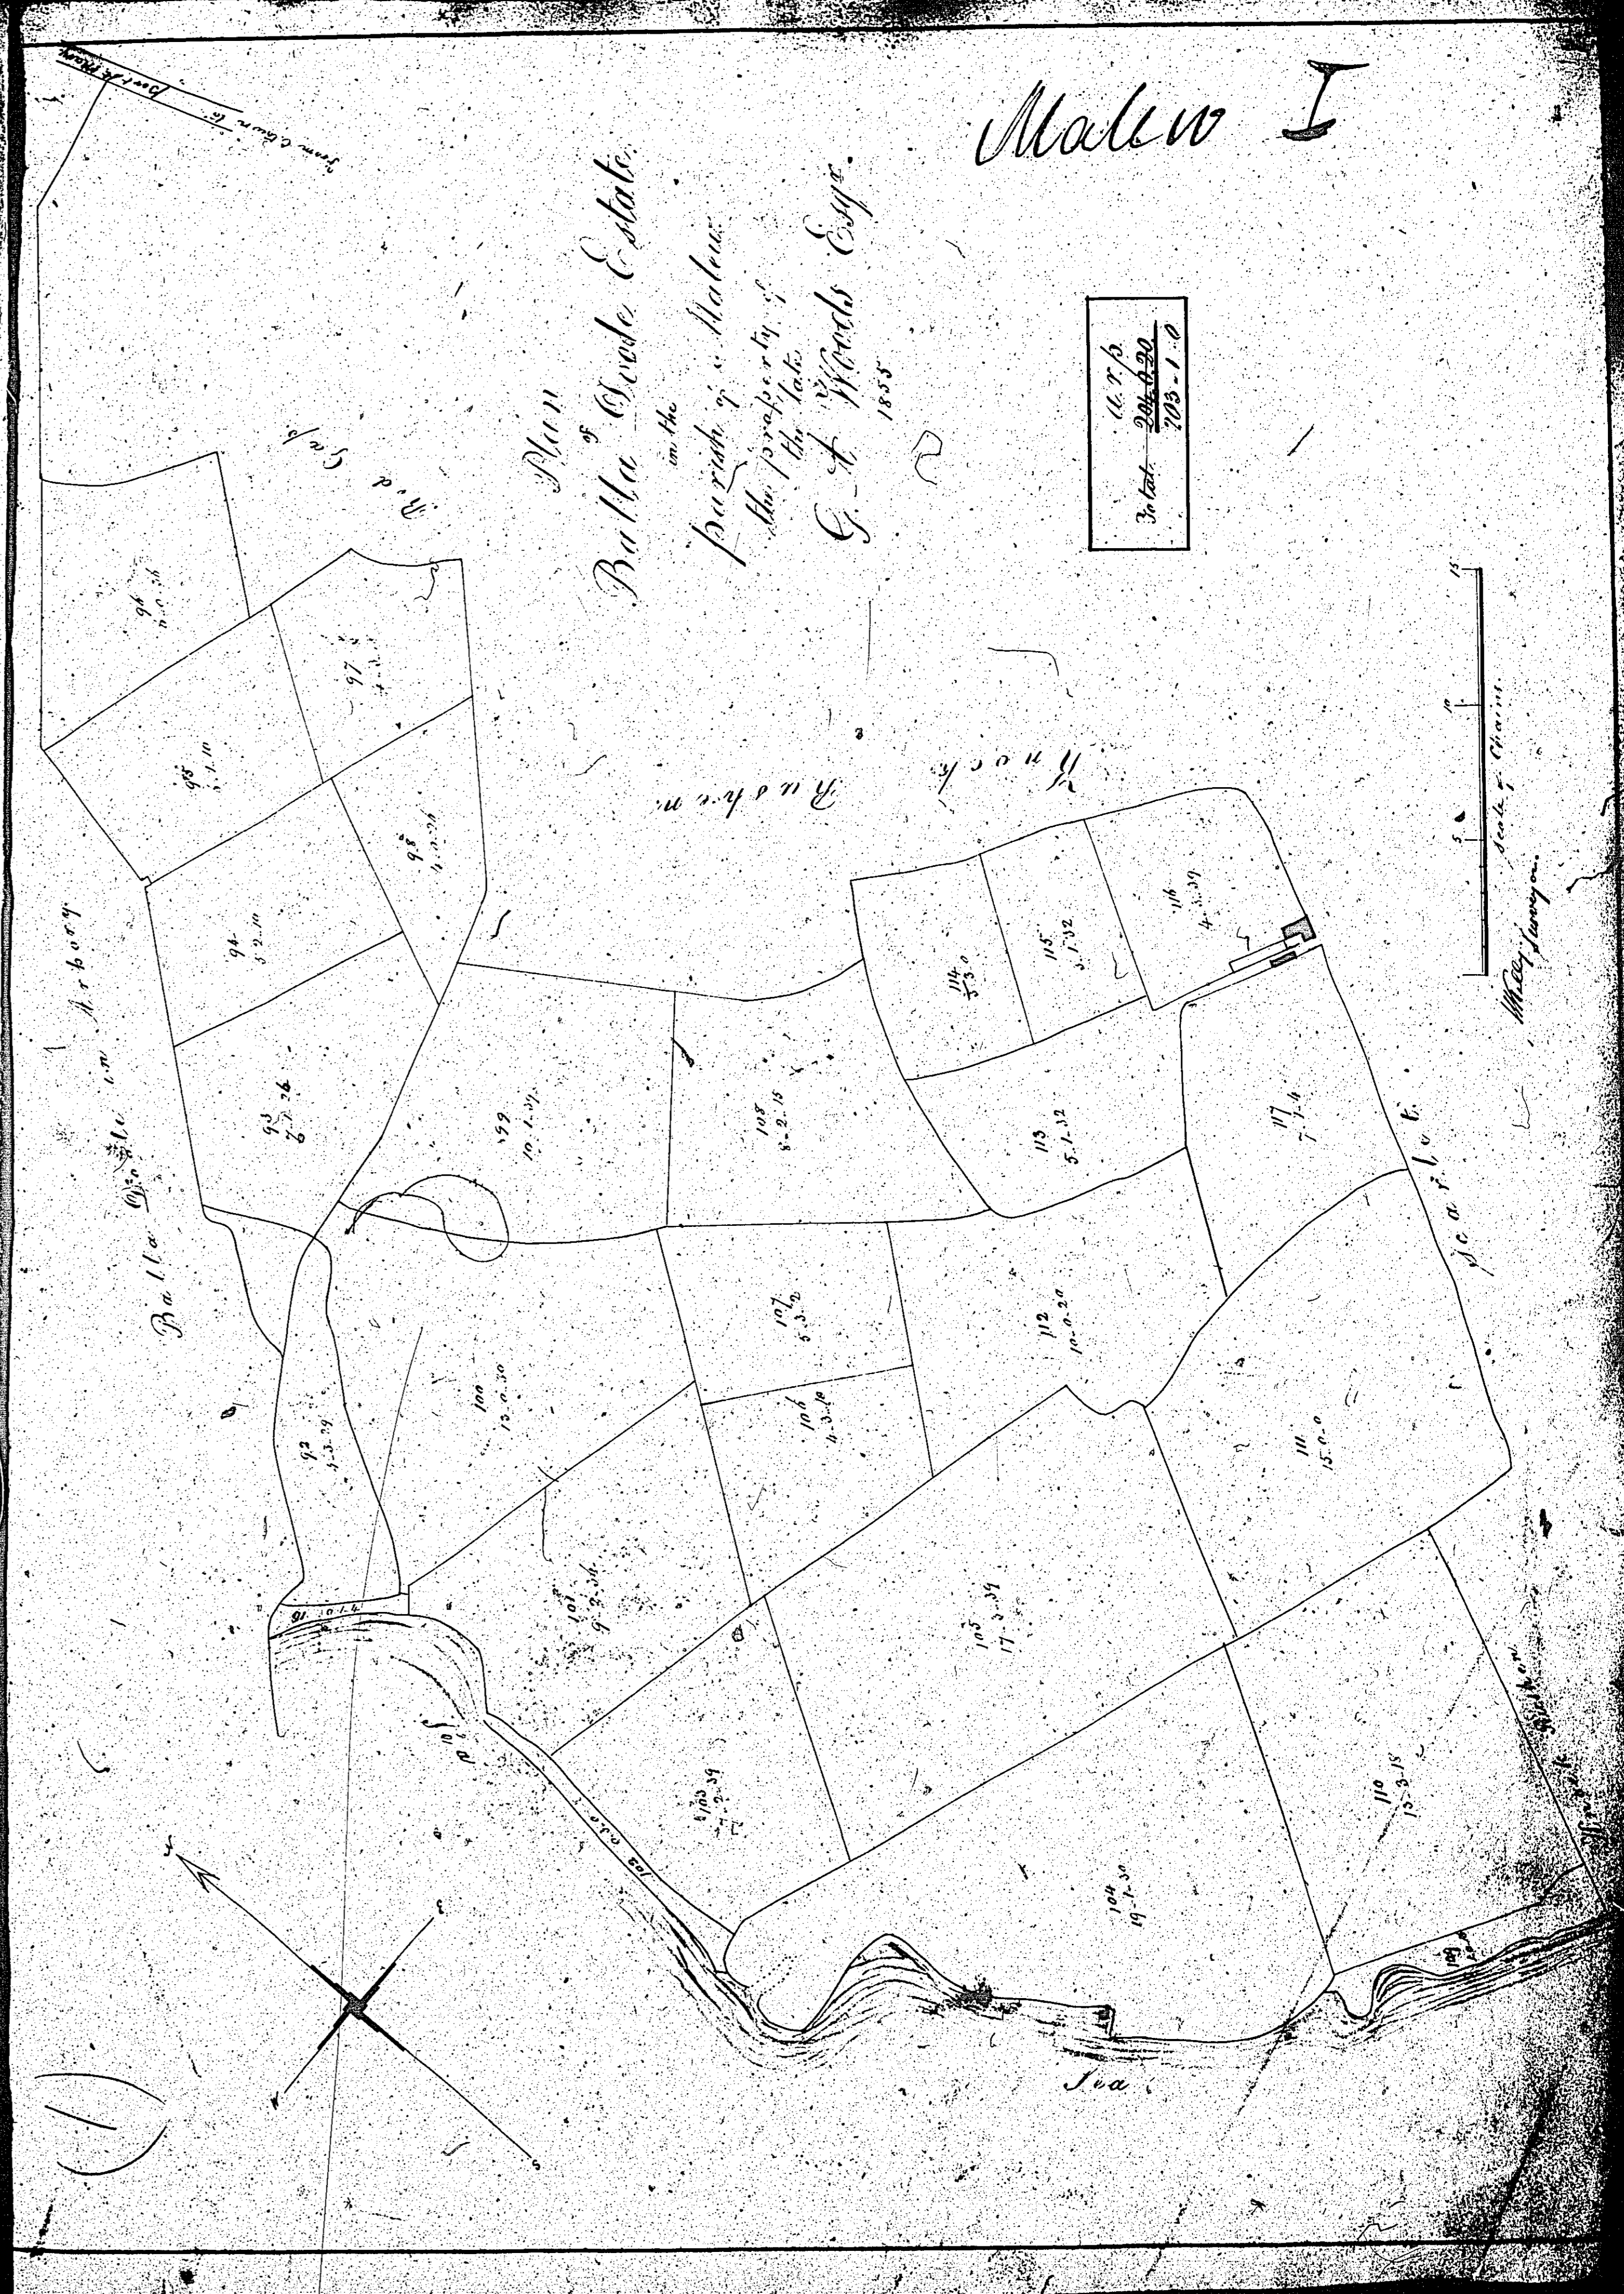

ISLE OF MAN GOVERNMENT: GENERAL REGISTRY

ASYLUM PLANS: PARISH OF MALEW

Original coloured, marked

1:23