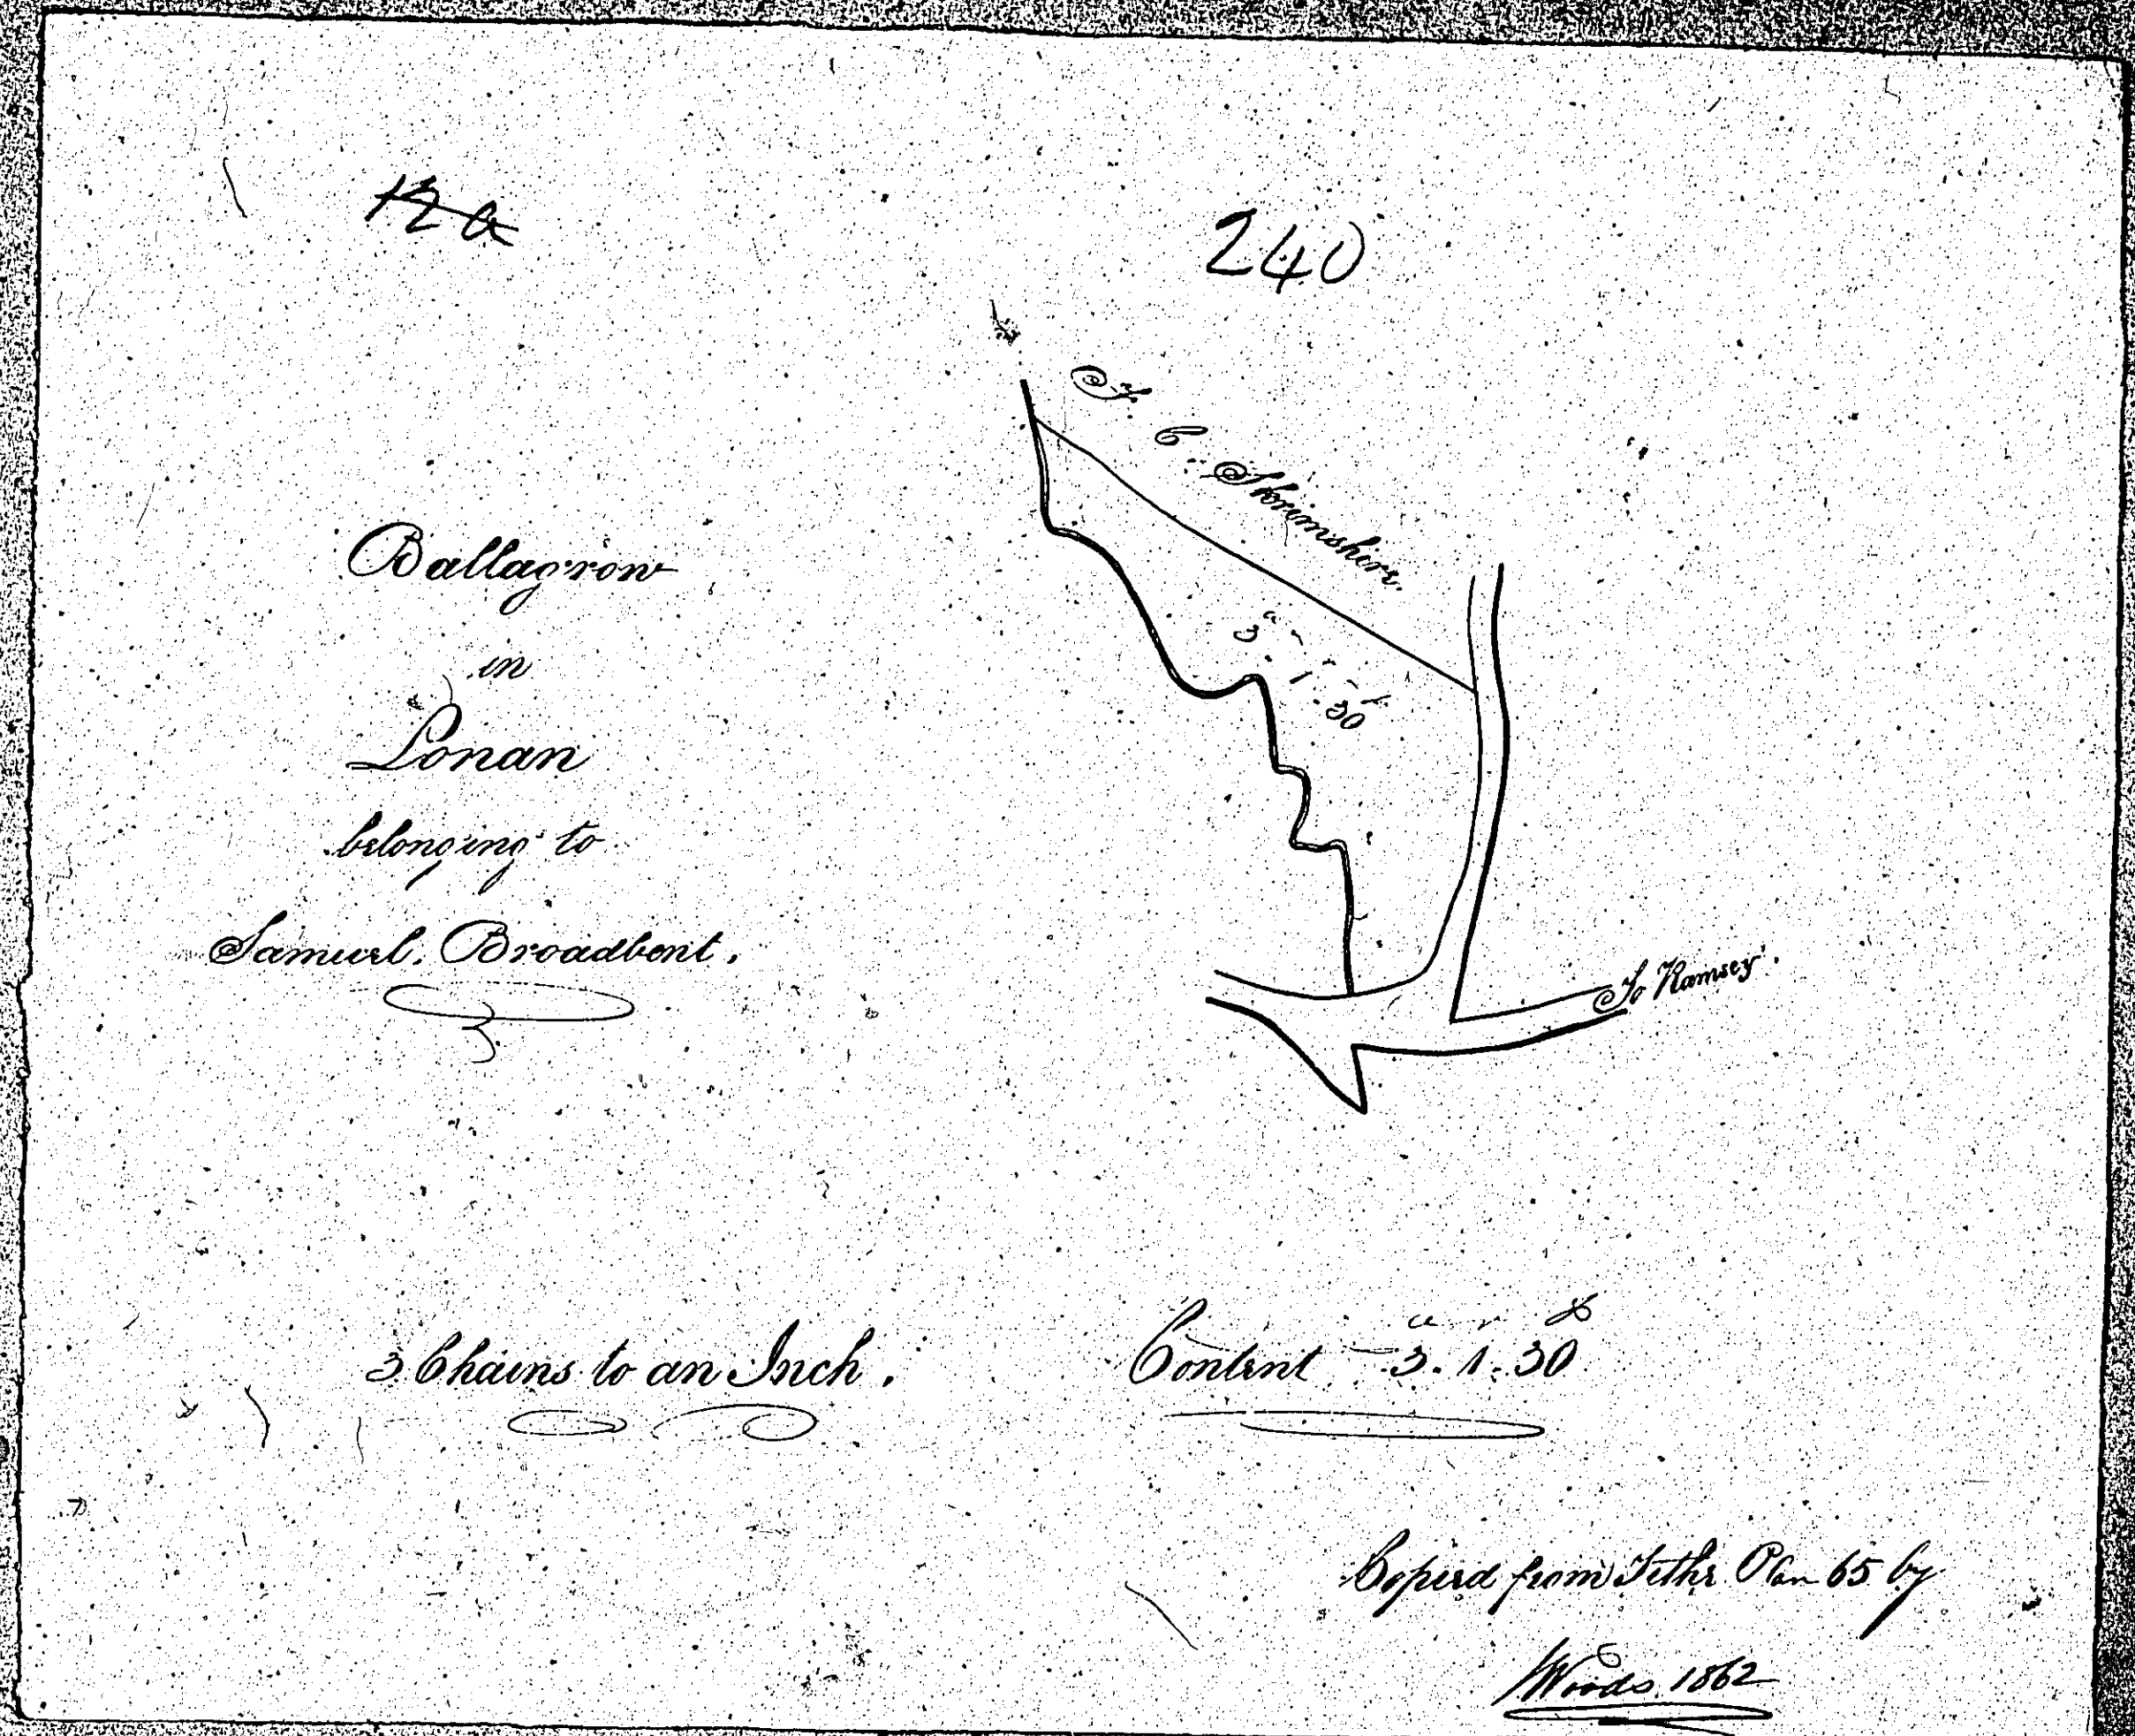

ISLE OF MAN GOVERNMENT: GENERAL REGISTRY

ASYLUM PLANS: PARISH OF LONAN

Original monotone, marked, faint

1:23

ISLE OF MAN GOVERNMENT: GENERAL REGISTRY

ASYLUM PLANS: PARISH OF LONAN

- 240 Original monotone
- 241 Original coloured

1:23

ISLE OF MAN GOVERNMENT: GENERAL REGISTRY
 ASYLUM PLANS: PARISH OF LONAN

Original monotone

1:23