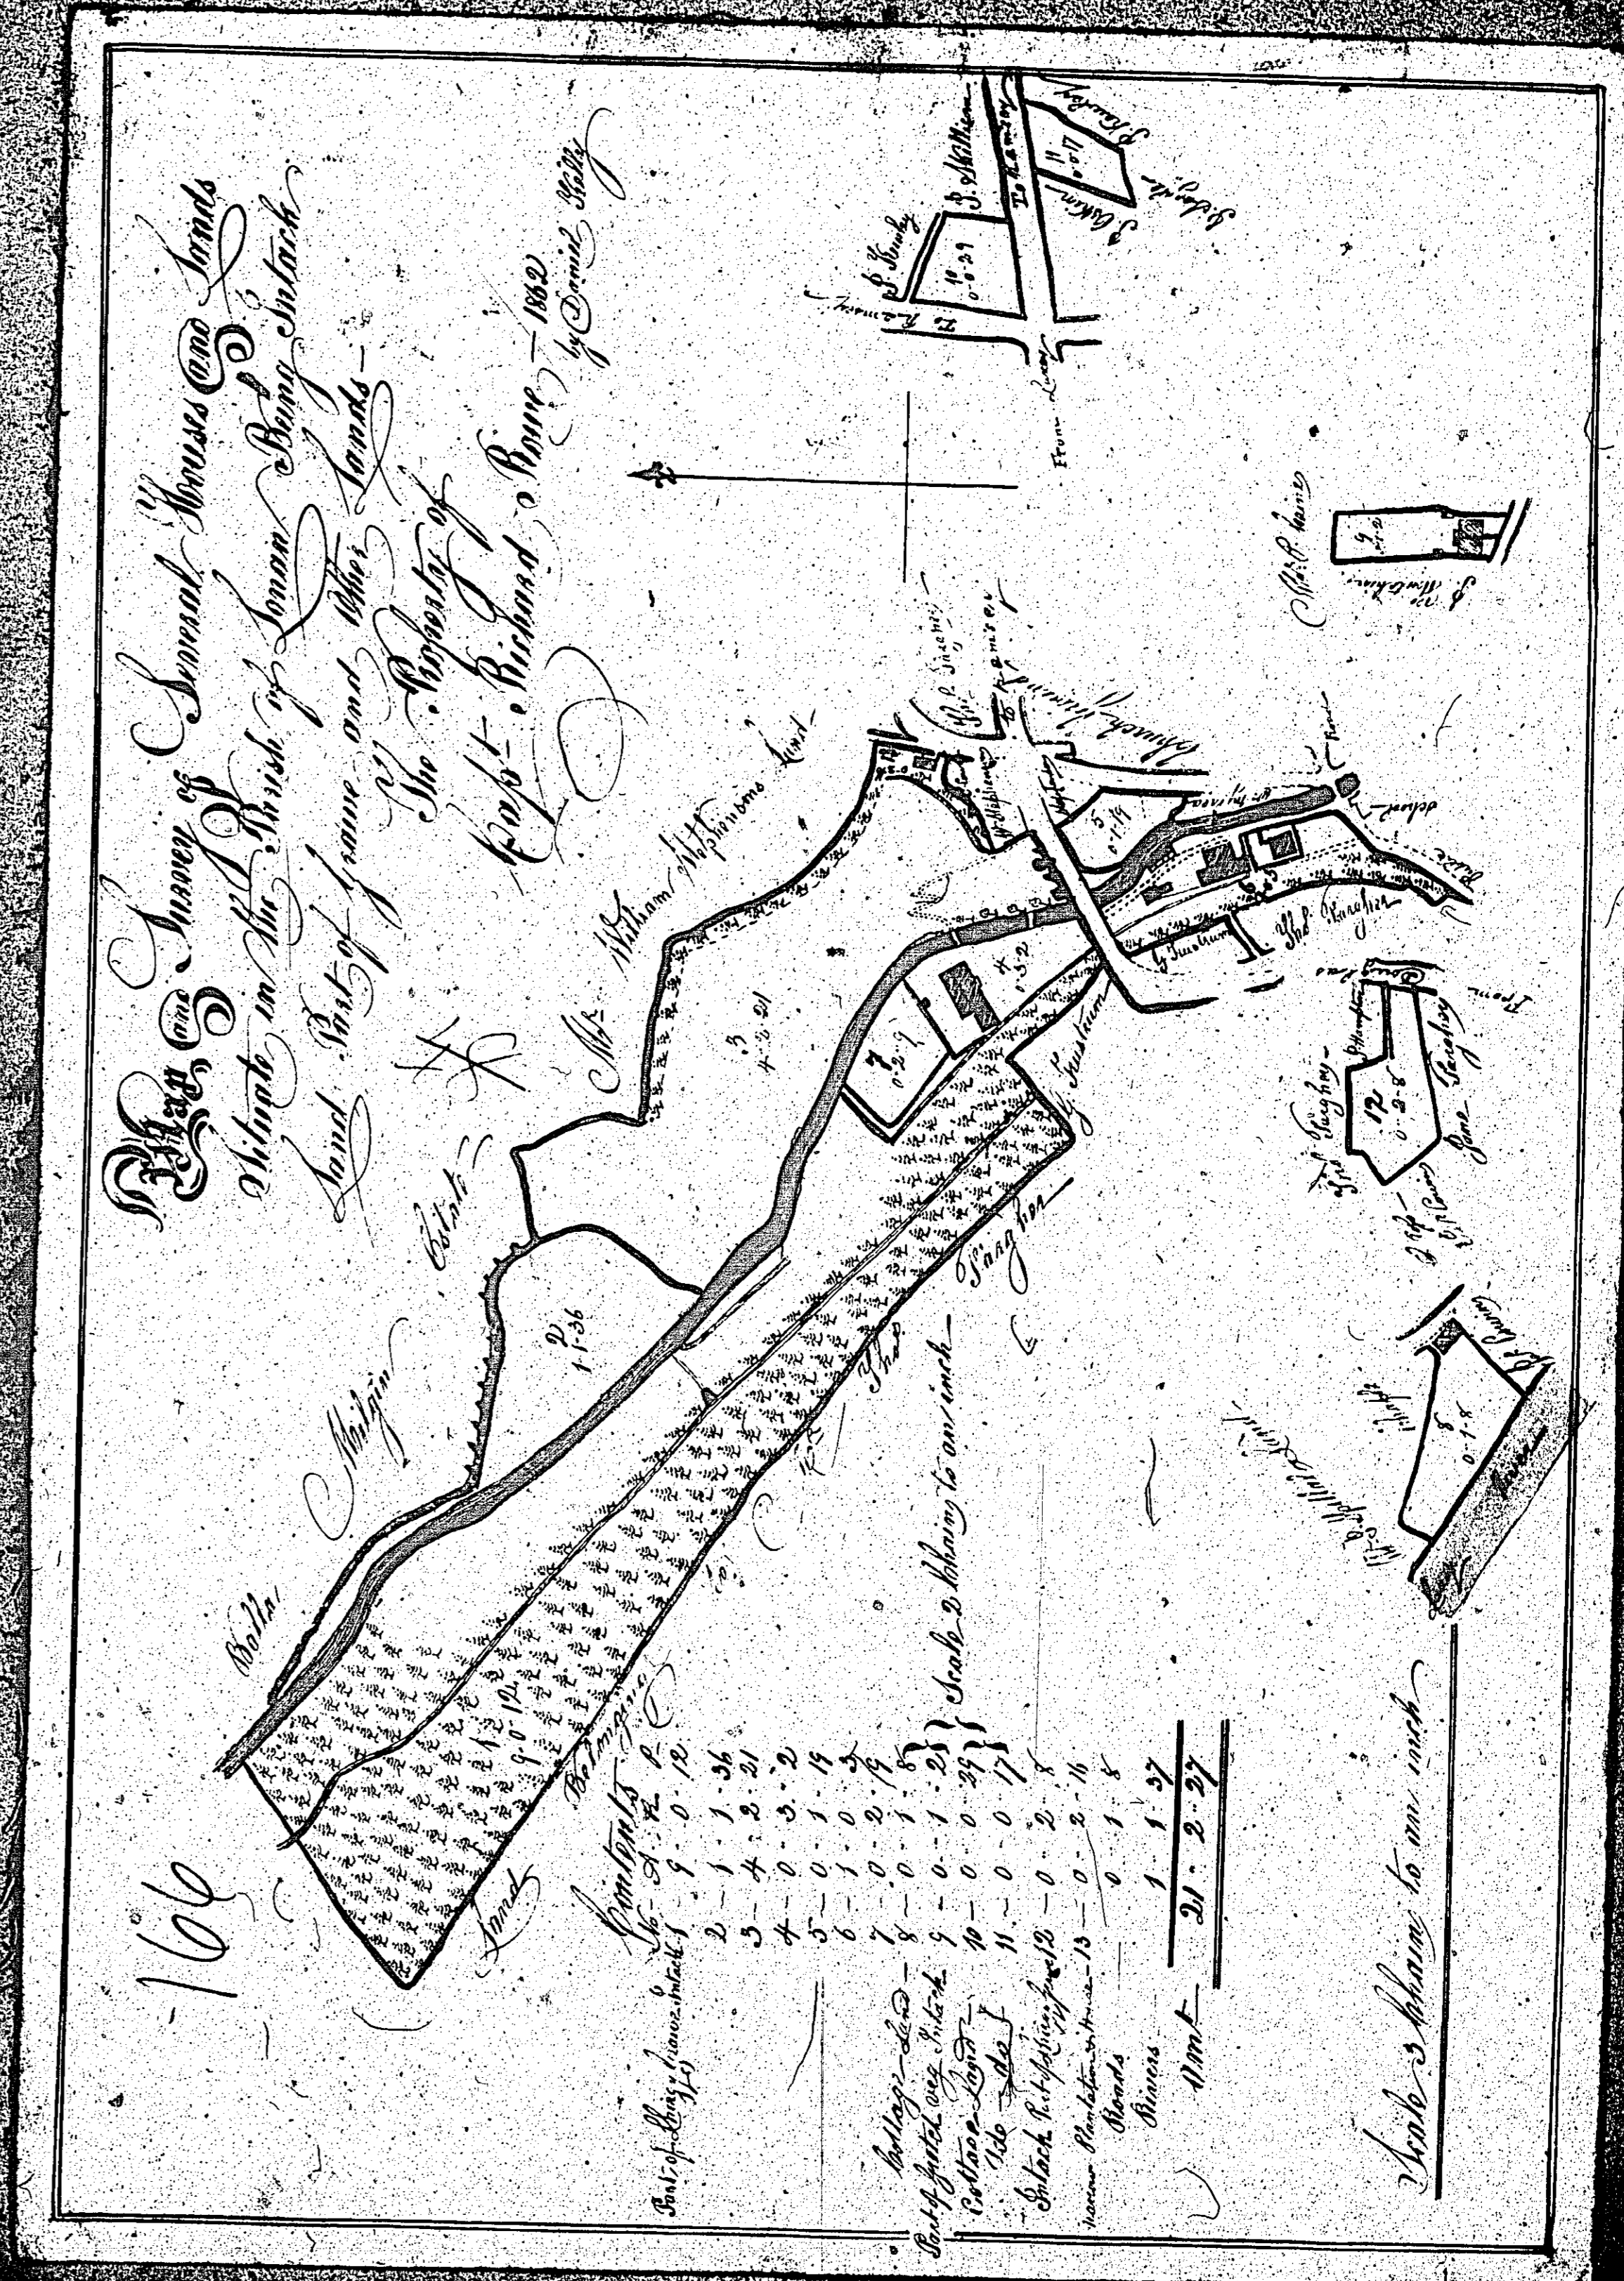

ISLE OF MAN GOVERNMENT: GENERAL REGISTRY

ASYLUM PLANS: PARISH OF LONAN

Original coloured

1:23

ISLE OF MAN GOVERNMENT: GENERAL REGISTRY

ASYLUM PLANS: PARISH OF LONAN

Original coloured

1:23