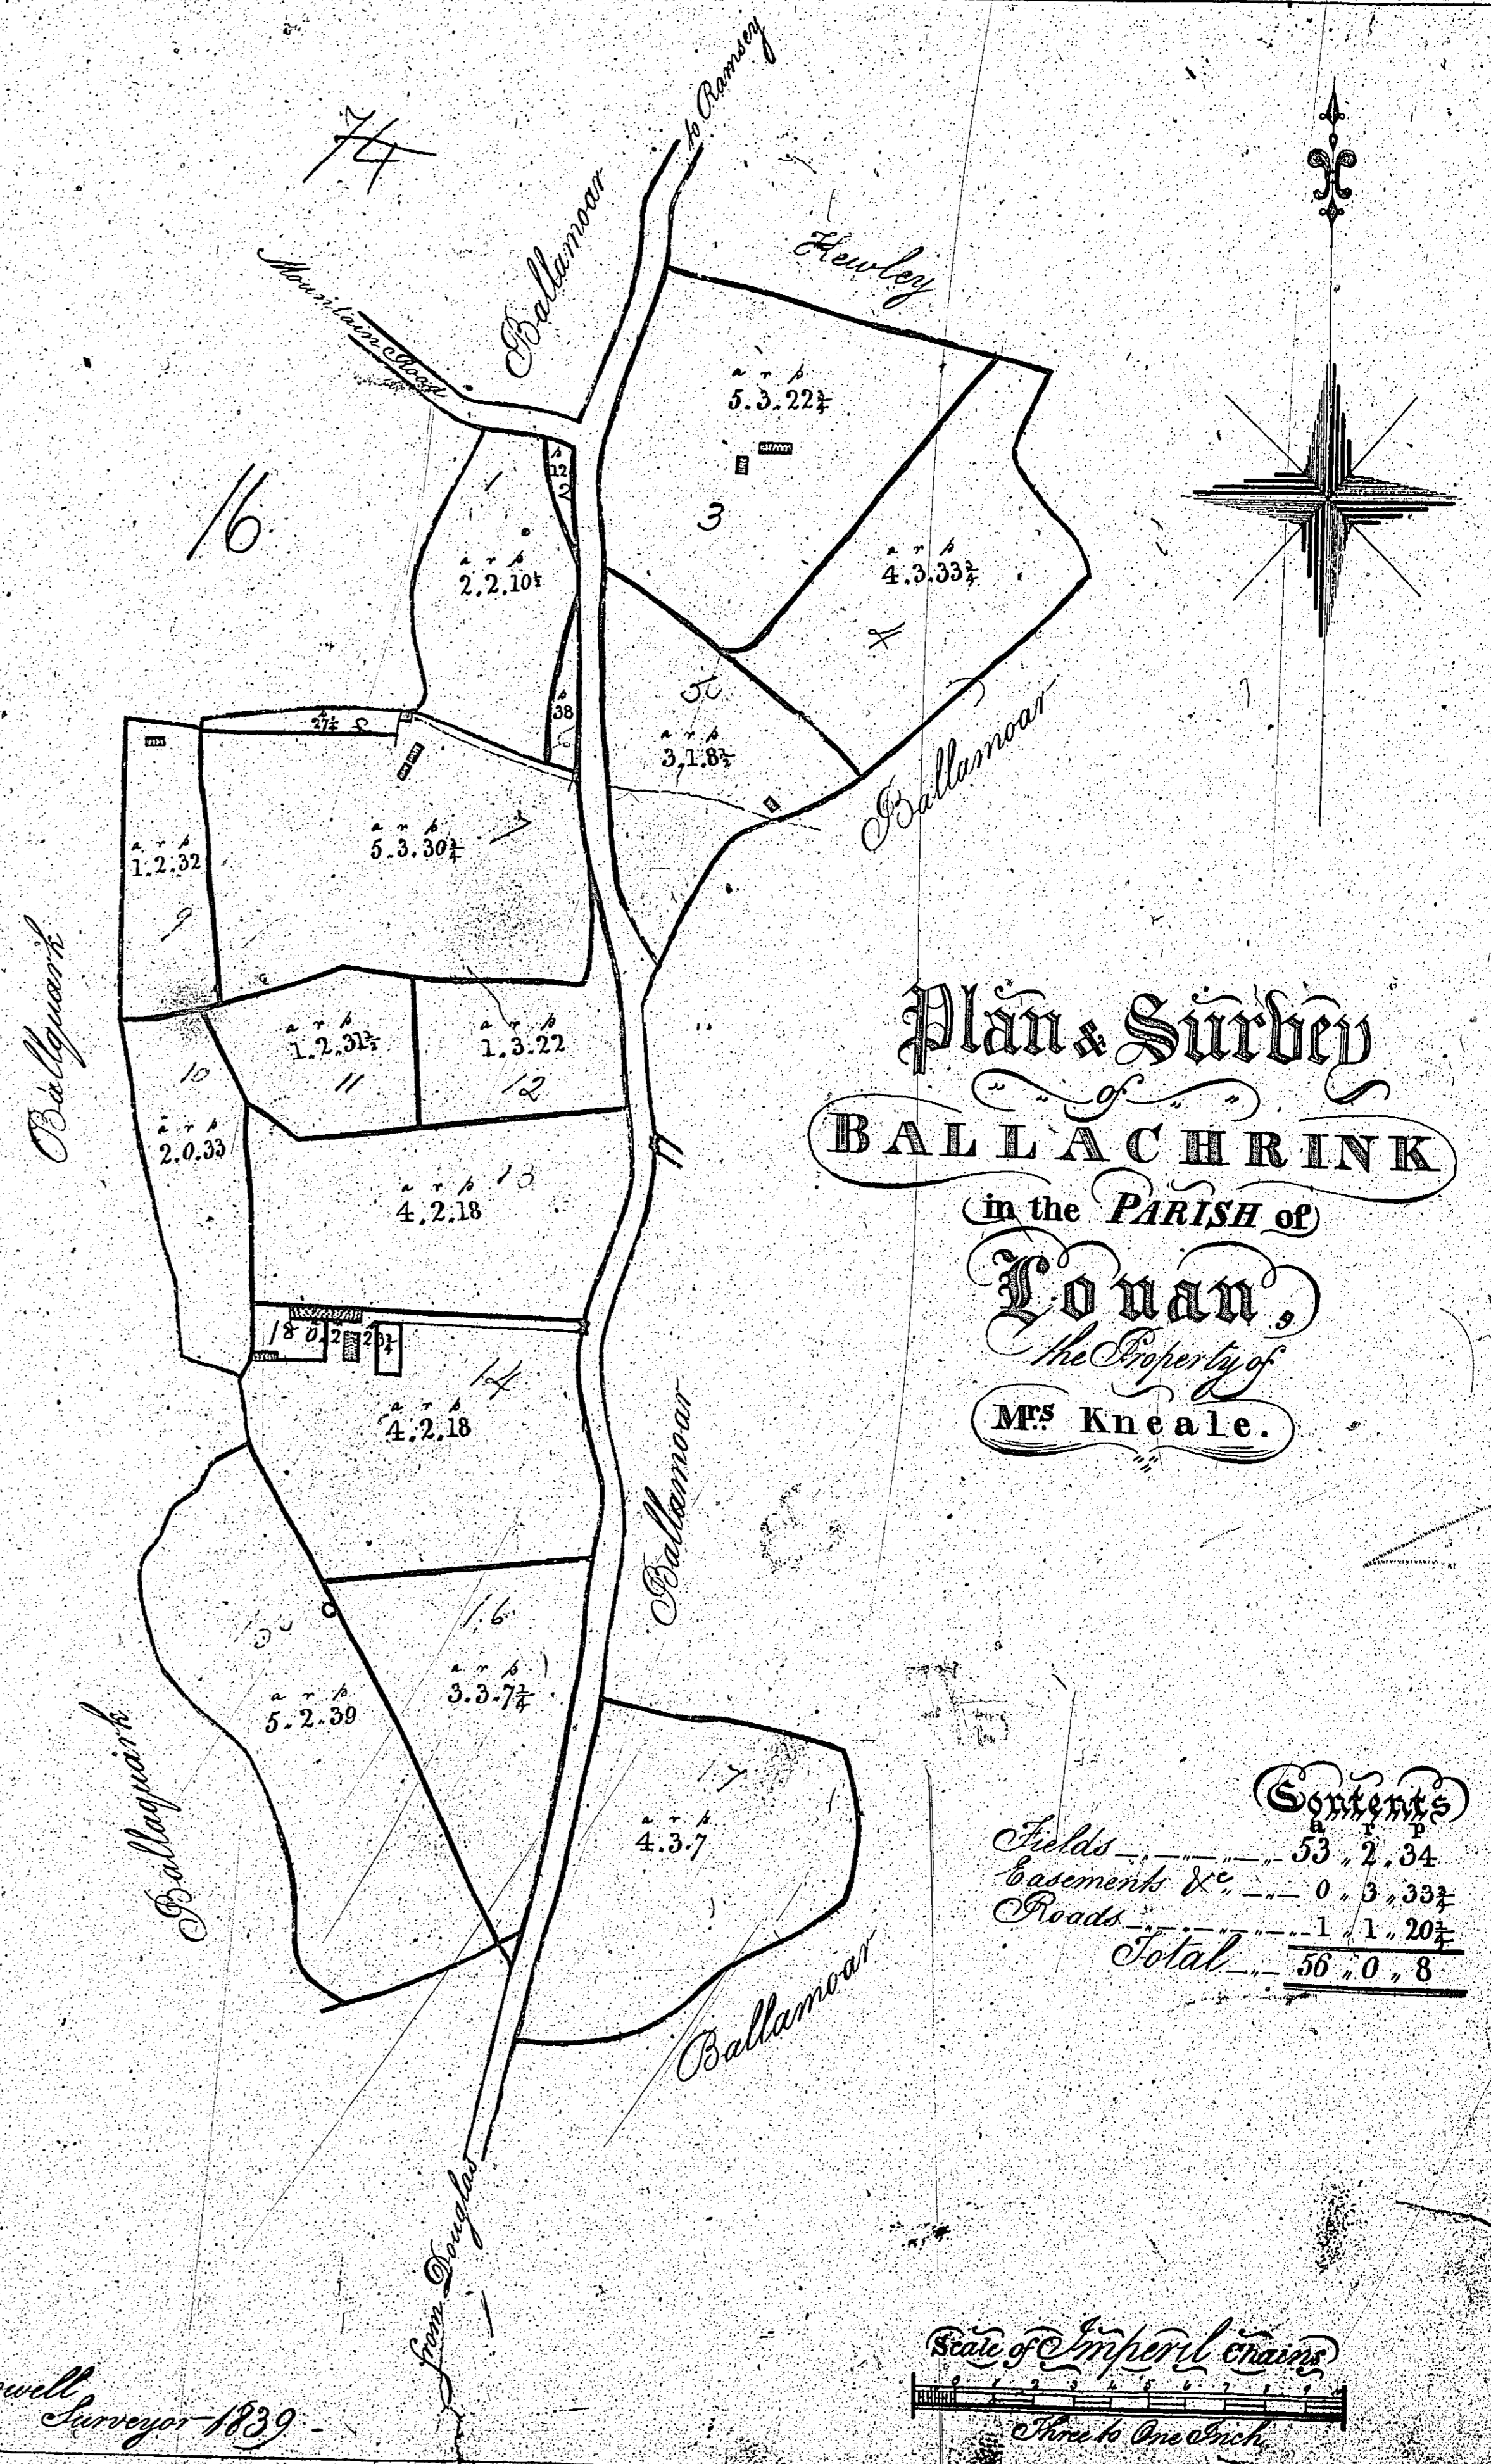

ISLE OF MAN GOVERNMENT: GENERAL REGISTRY

ASYLUM PLANS: PARISH OF LONAN

Original coloured (decorative)

1:23

ISLE OF MAN GOVERNMENT: GENERAL REGISTRY

ASYLUM PLANS: PARISH OF LONAN

Original monotone

1:23

*An Survey of Part of the Estate
of Gulley Big Situate in the Parish
of Lonan the Property of
Mr James Kivley 1862. by Geo. Sully*

ISLE OF MAN GOVERNMENT: GENERAL REGISTRY

ASYLUM PLANS: PARISH OF LONAN

Original monotone