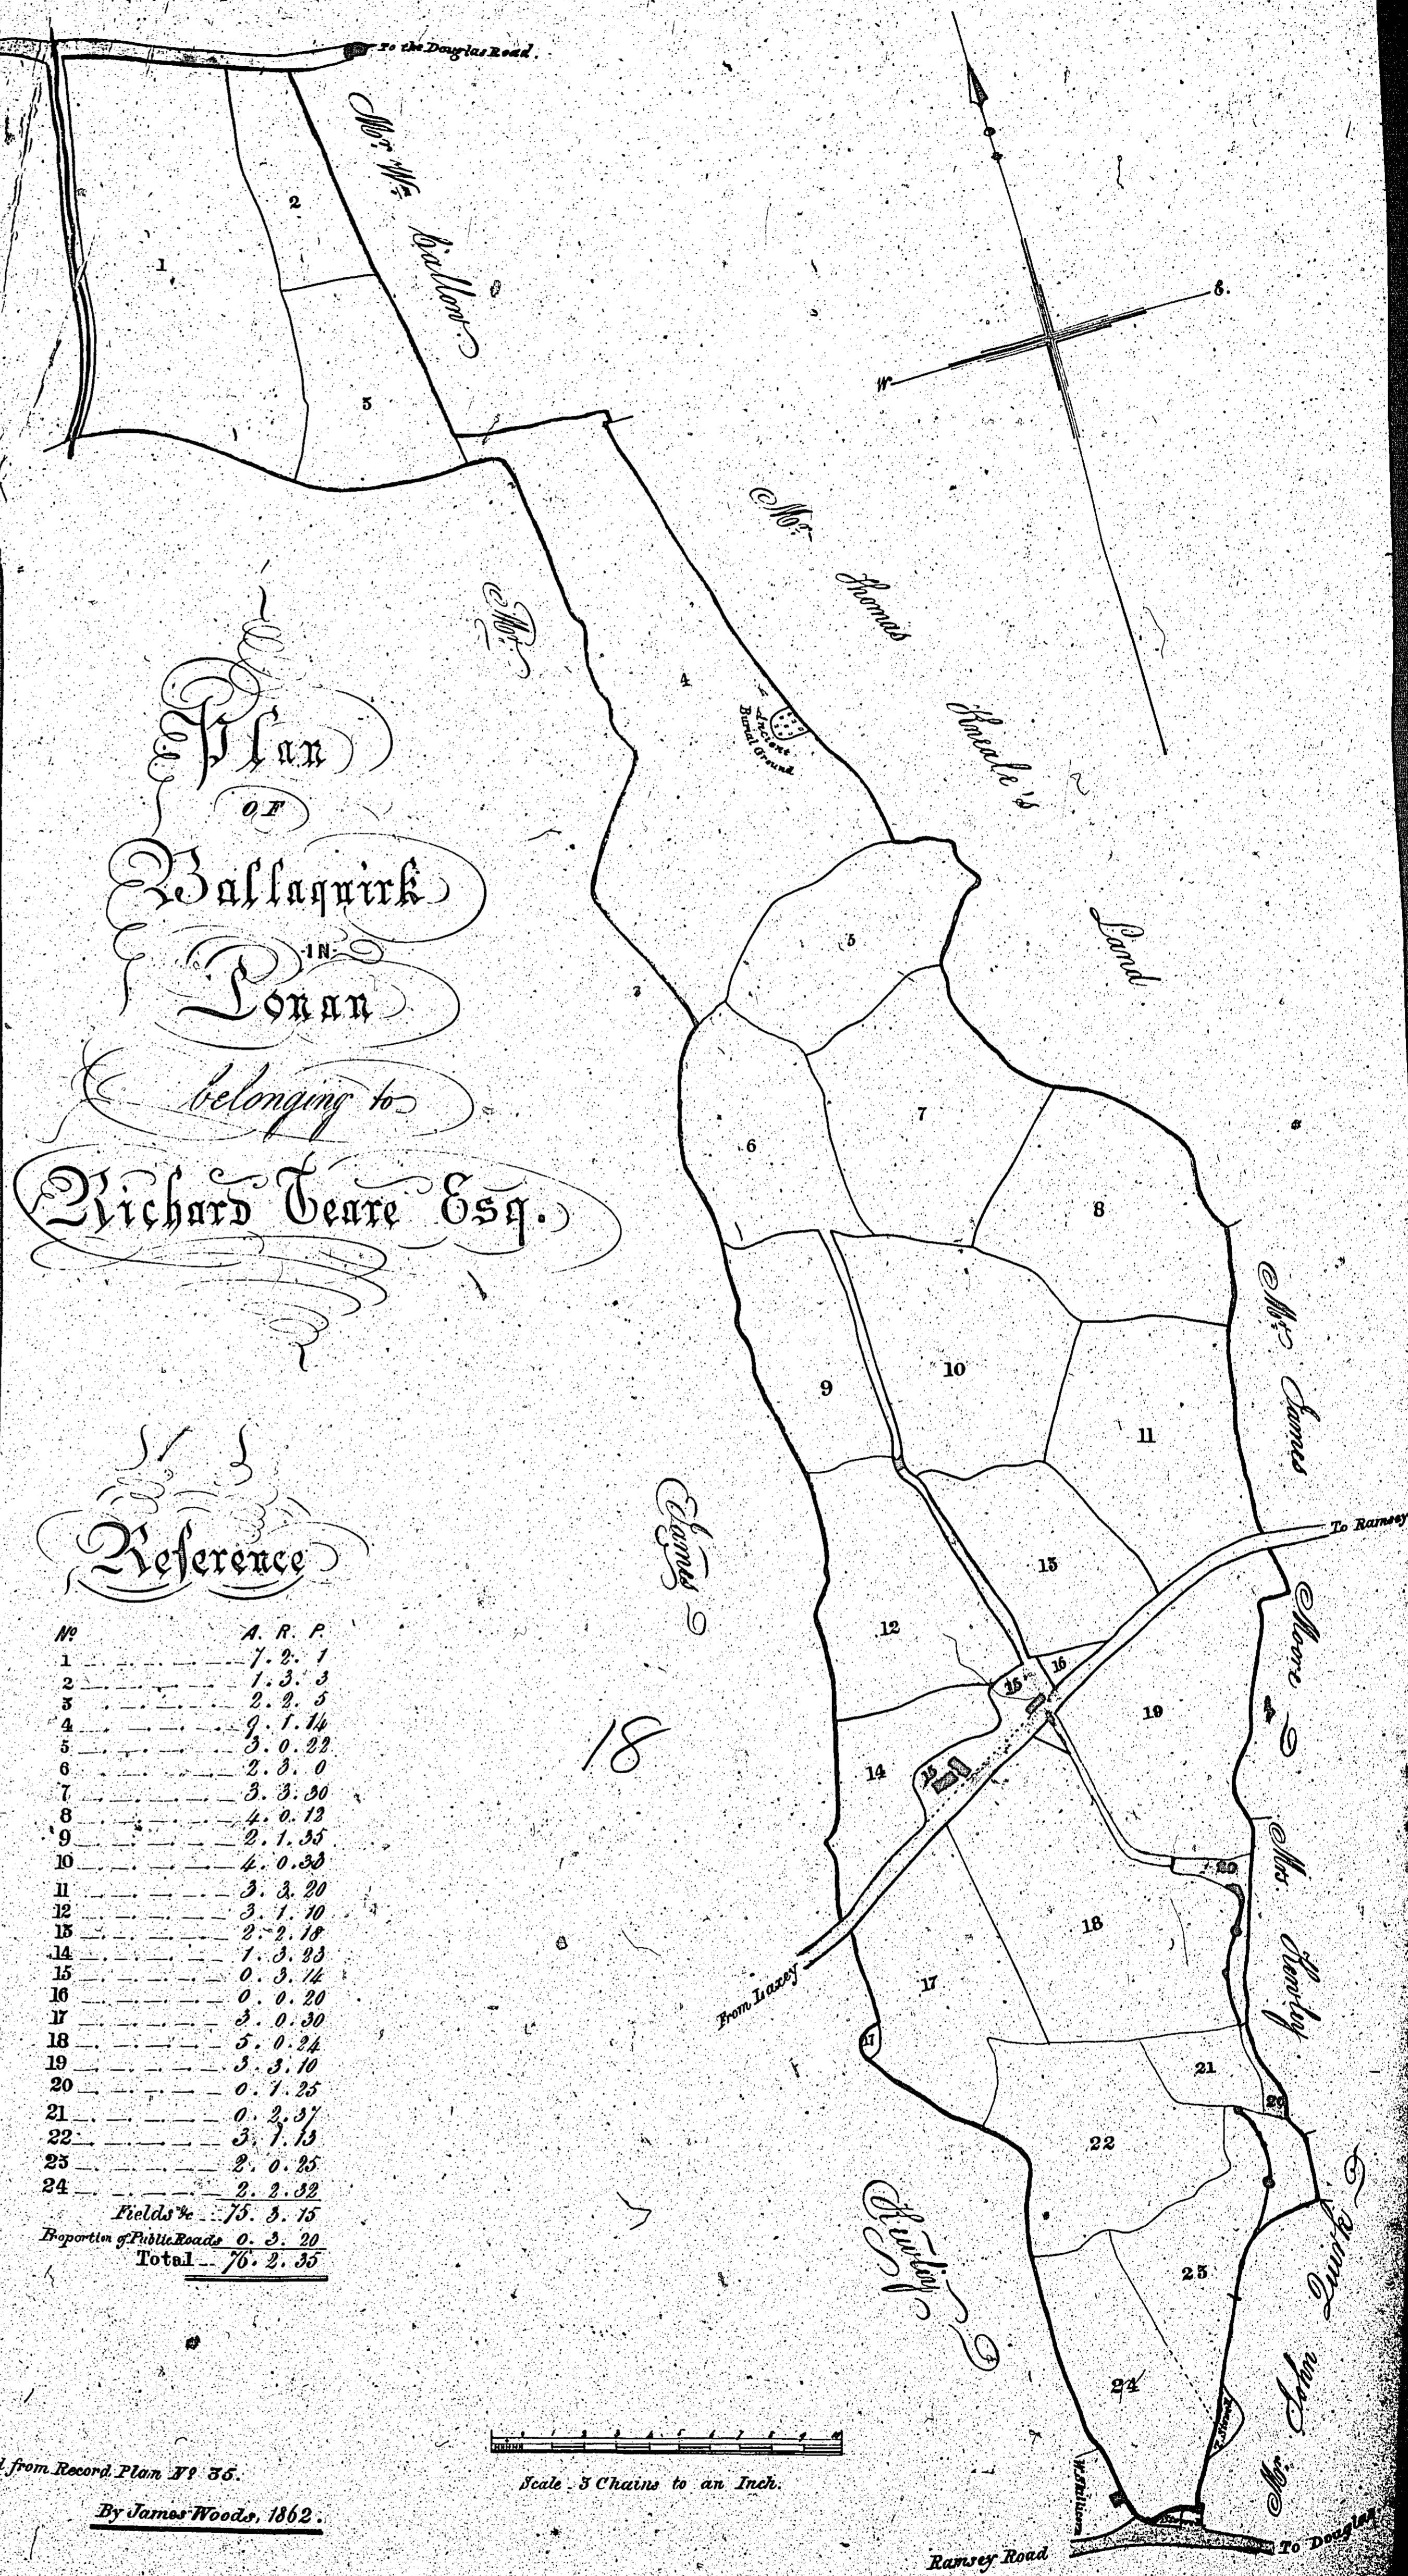

ISLE OF MAN GOVERNMENT: GENERAL REGISTRY

ASYLUM PLANS: PARISH OF LONAN

Original coloured

1:23