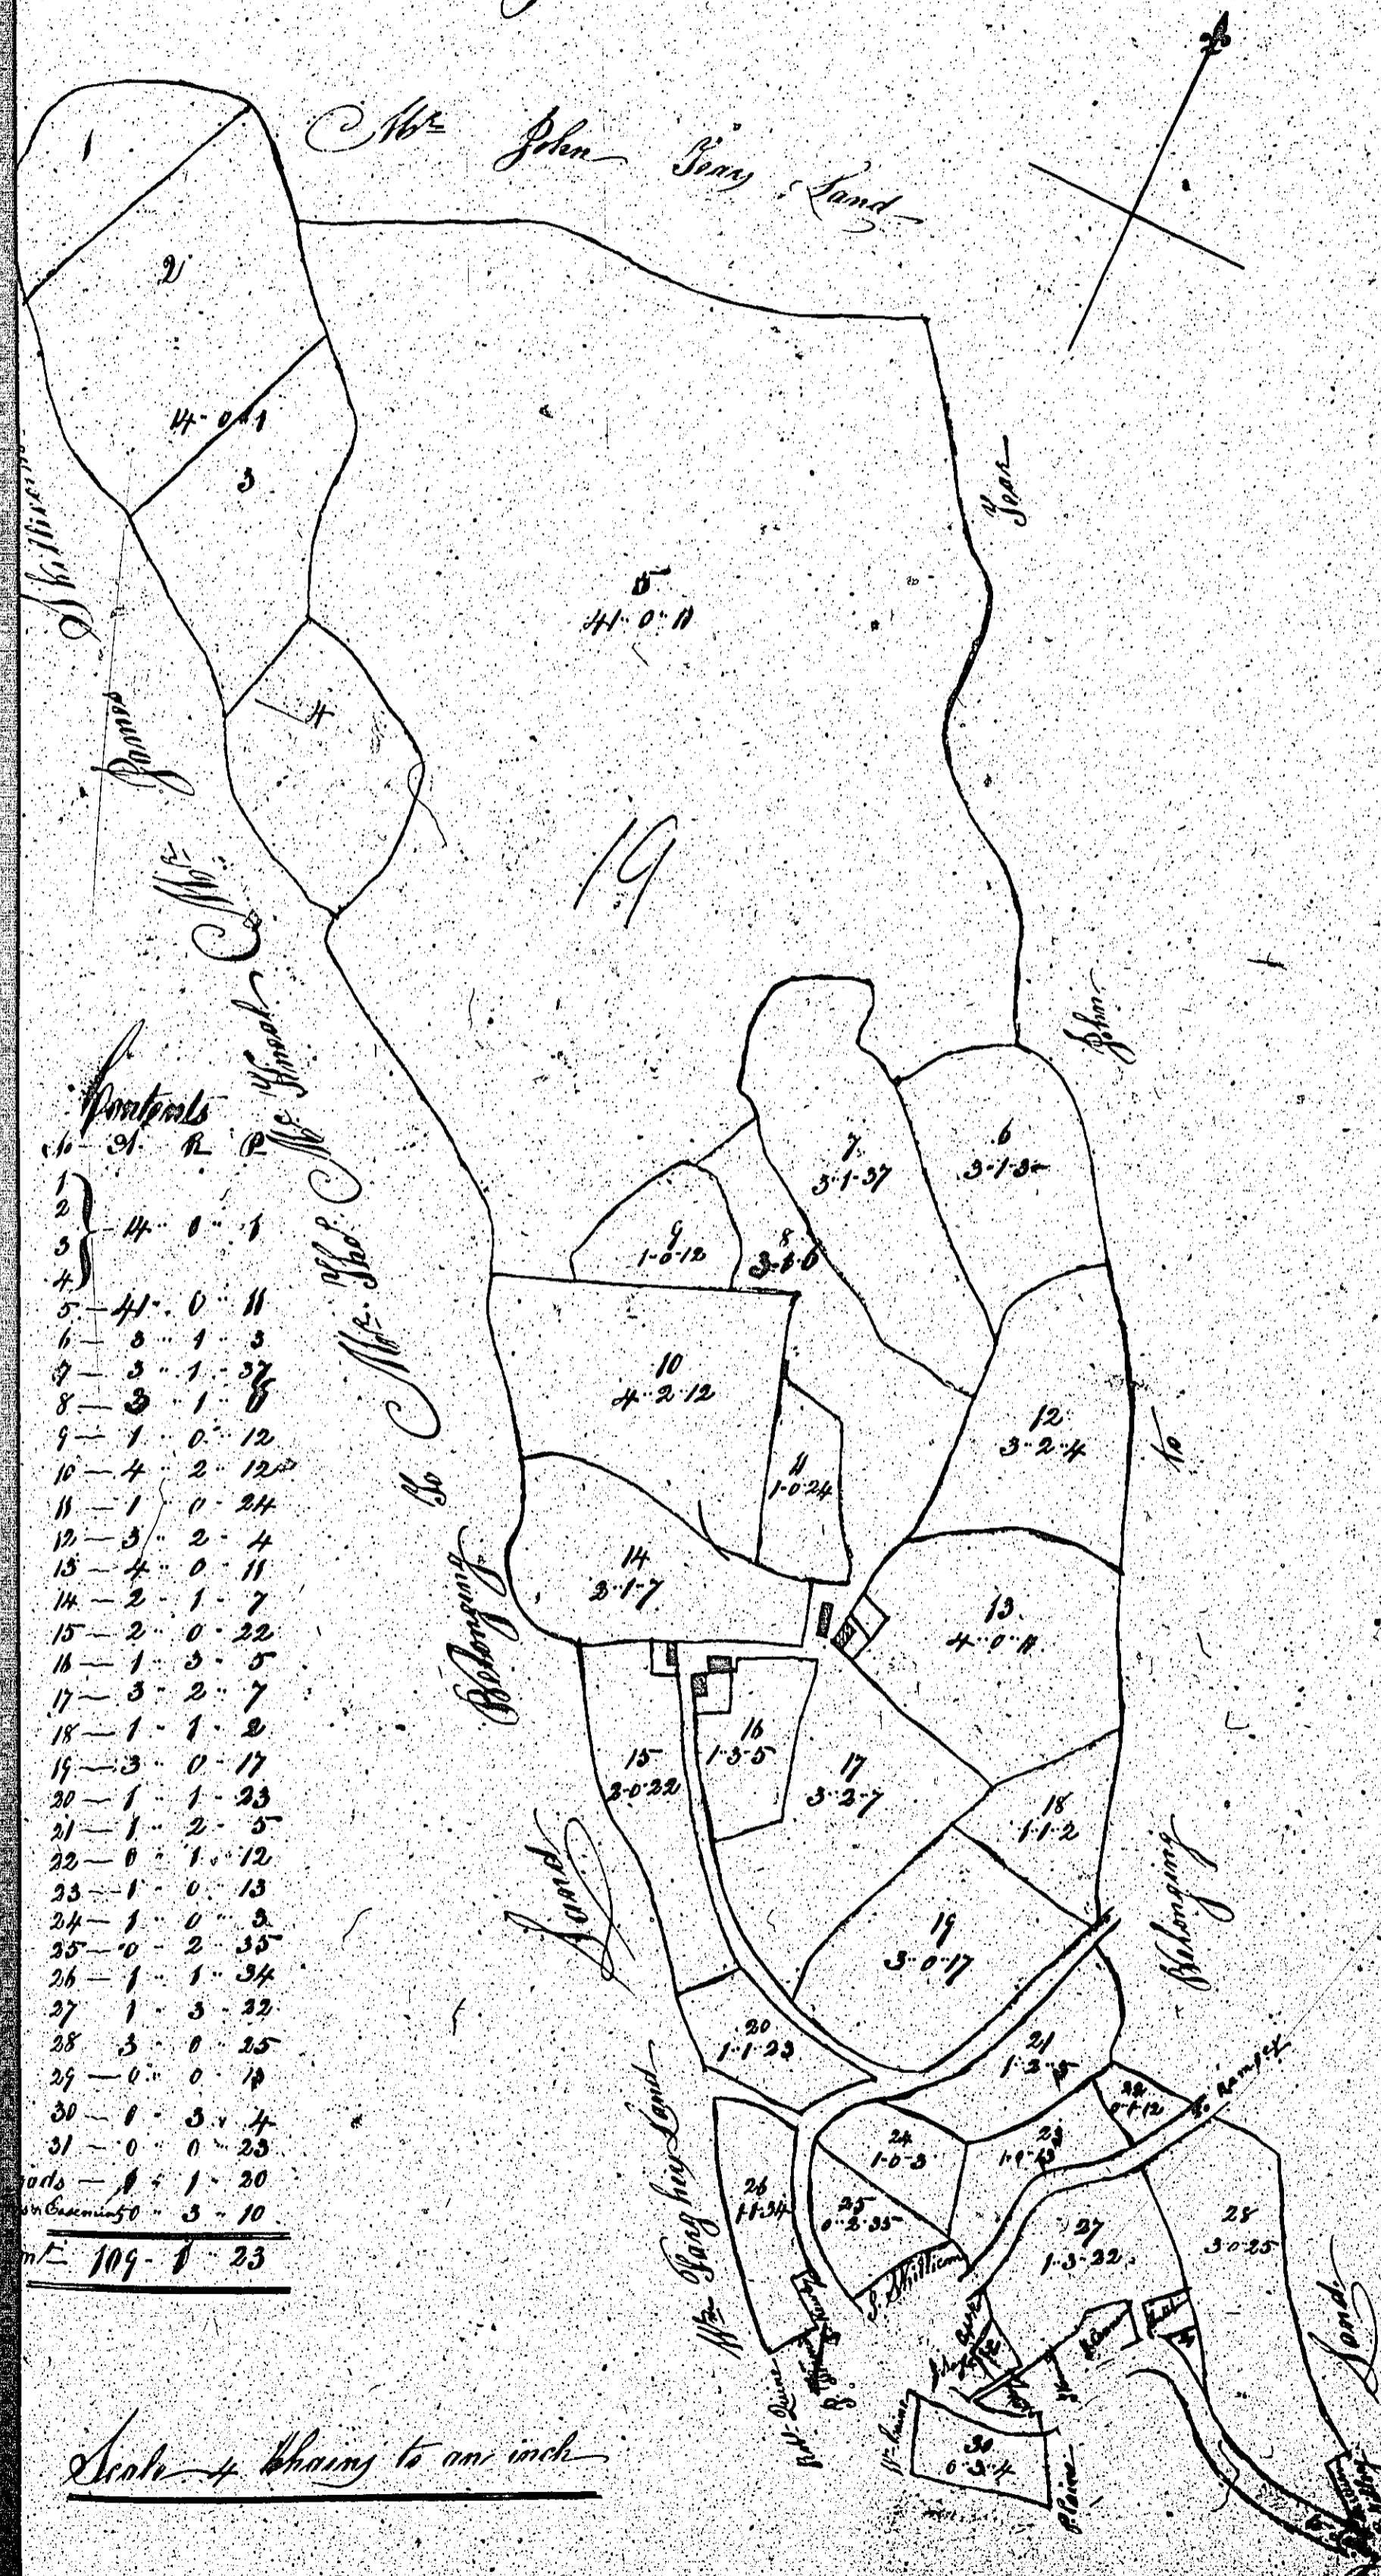

*An Survey of Part of the Estate
of Gulley Big Situate in the Parish
of Lonan the Property of
Mr James Kivley 1862. by Geo. Sully*

ISLE OF MAN GOVERNMENT: GENERAL REGISTRY

ASYLUM PLANS: PARISH OF LONAN

Original monotone