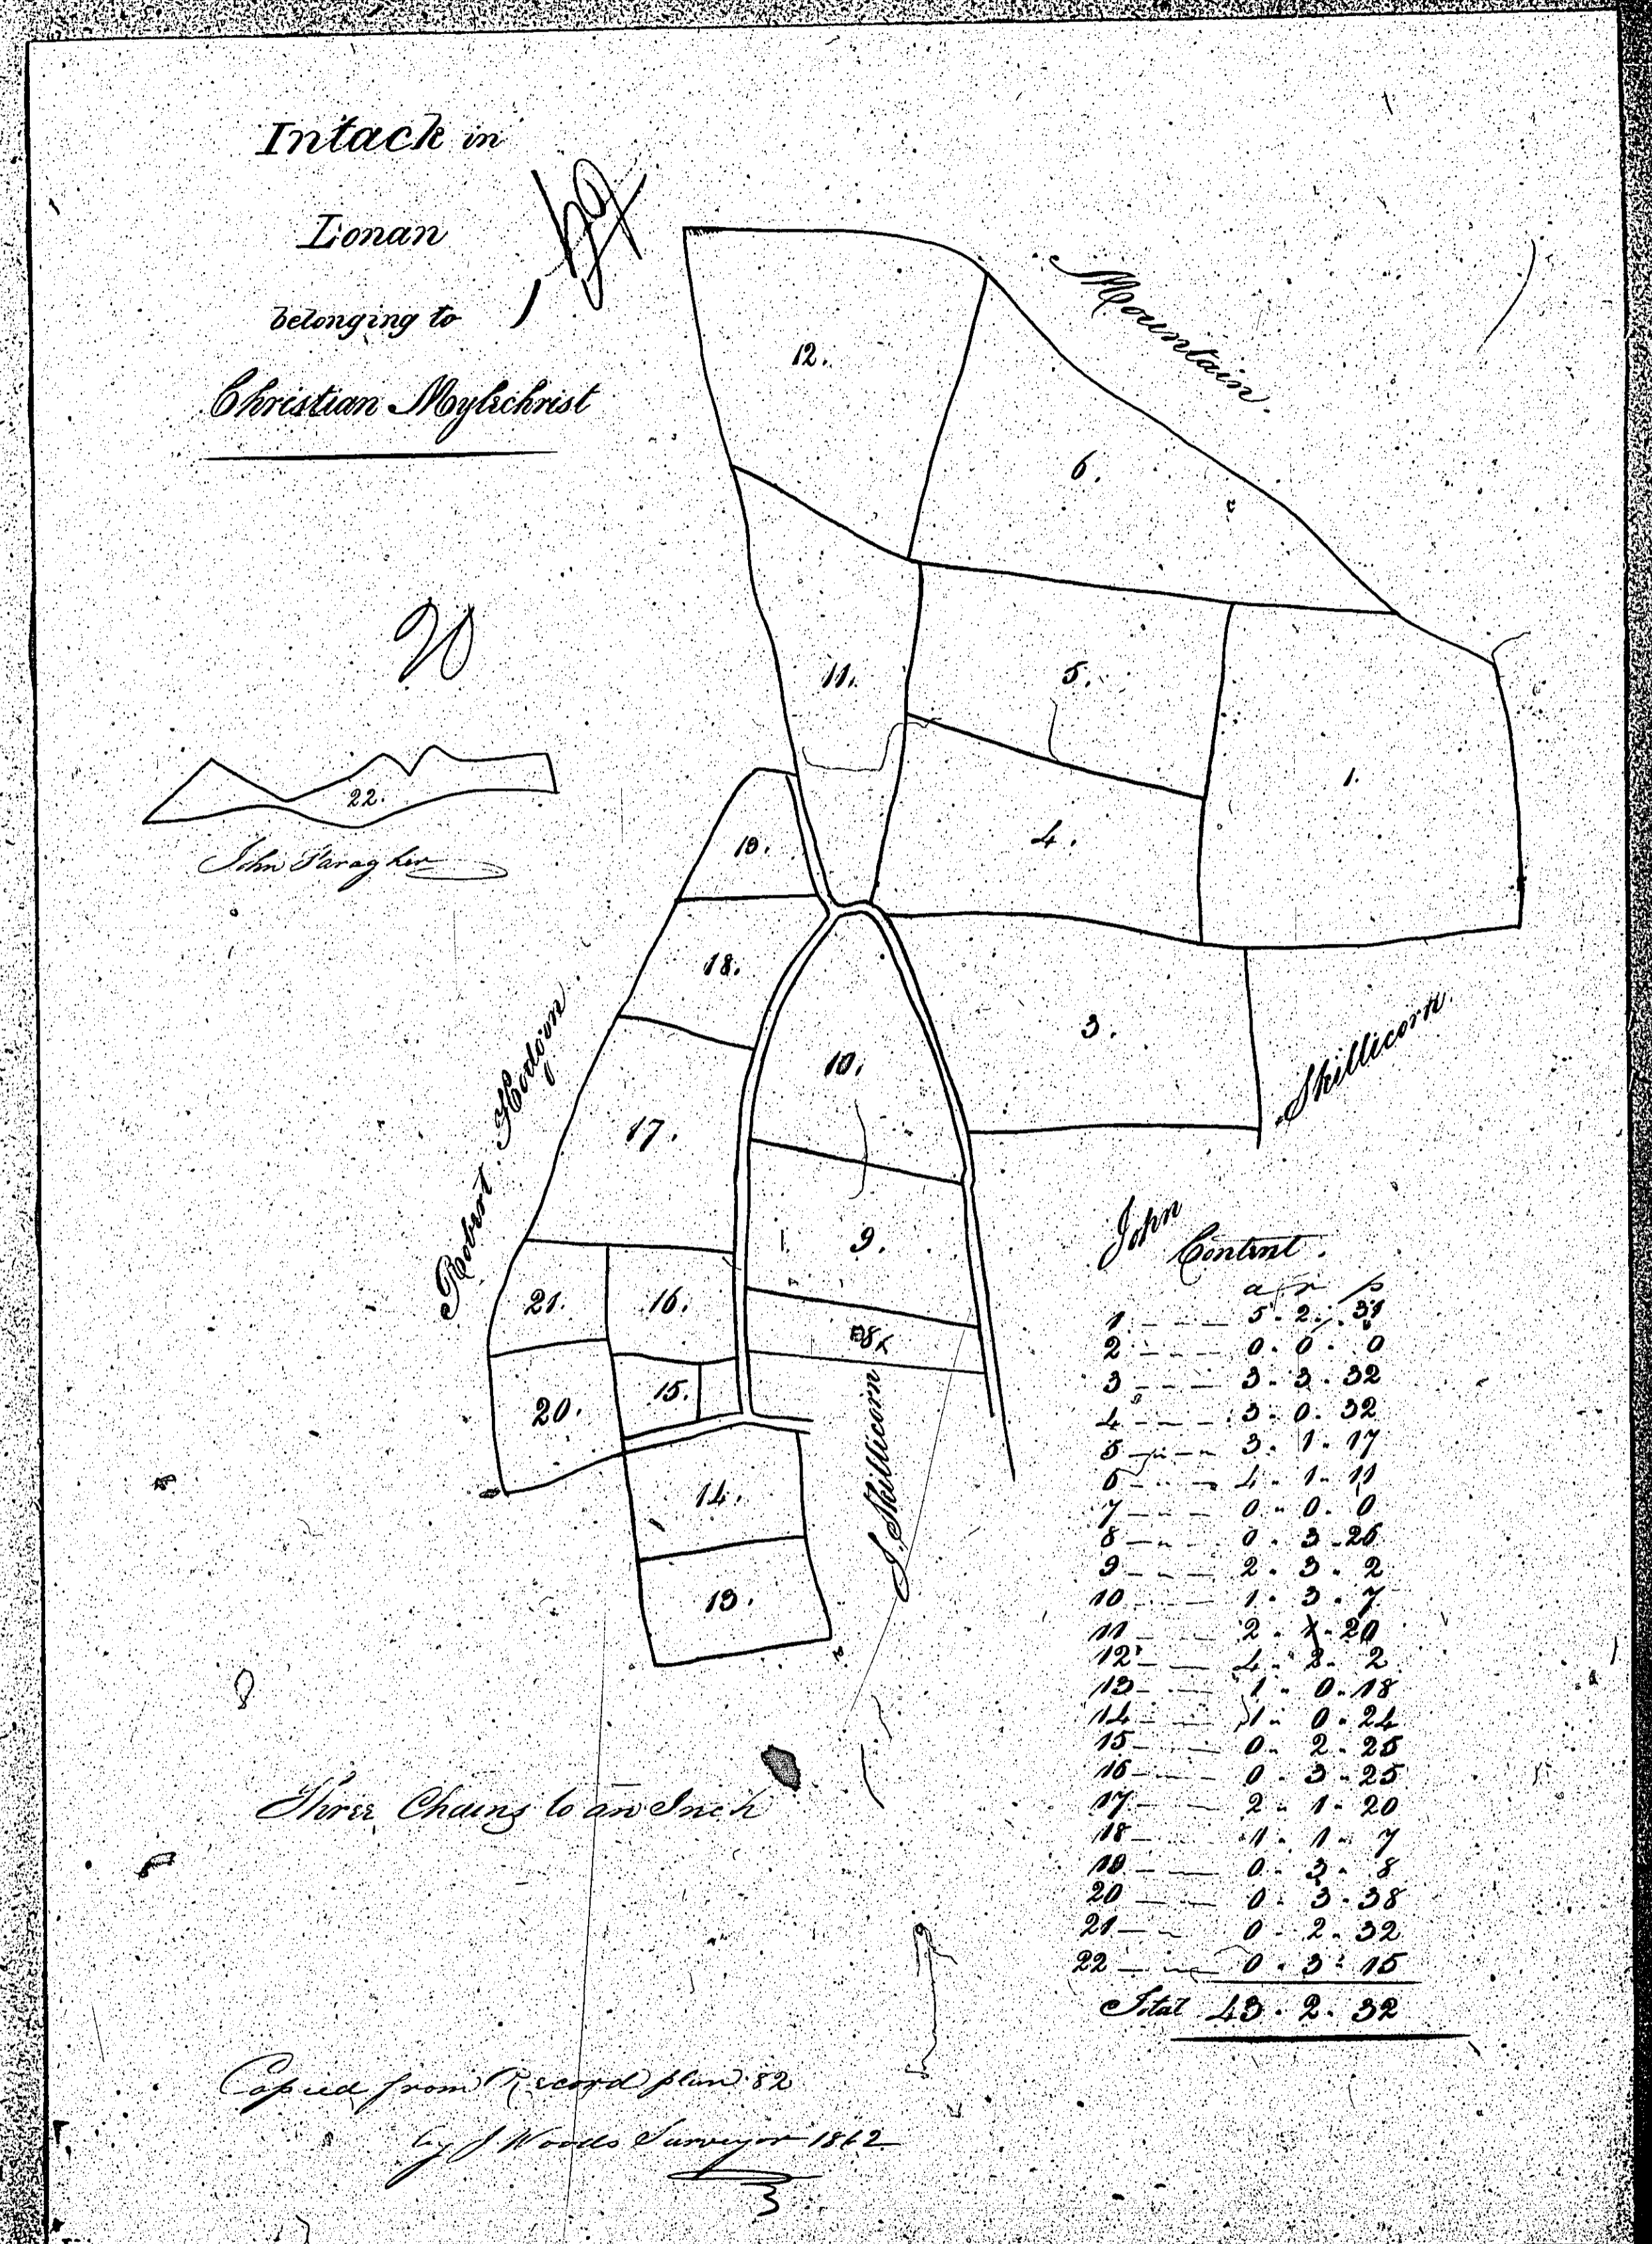

ISLE OF MAN GOVERNMENT: GENERAL REGISTRY

ASYLUM PLANS: PARISH OF LONAN

Original monotone

1:23