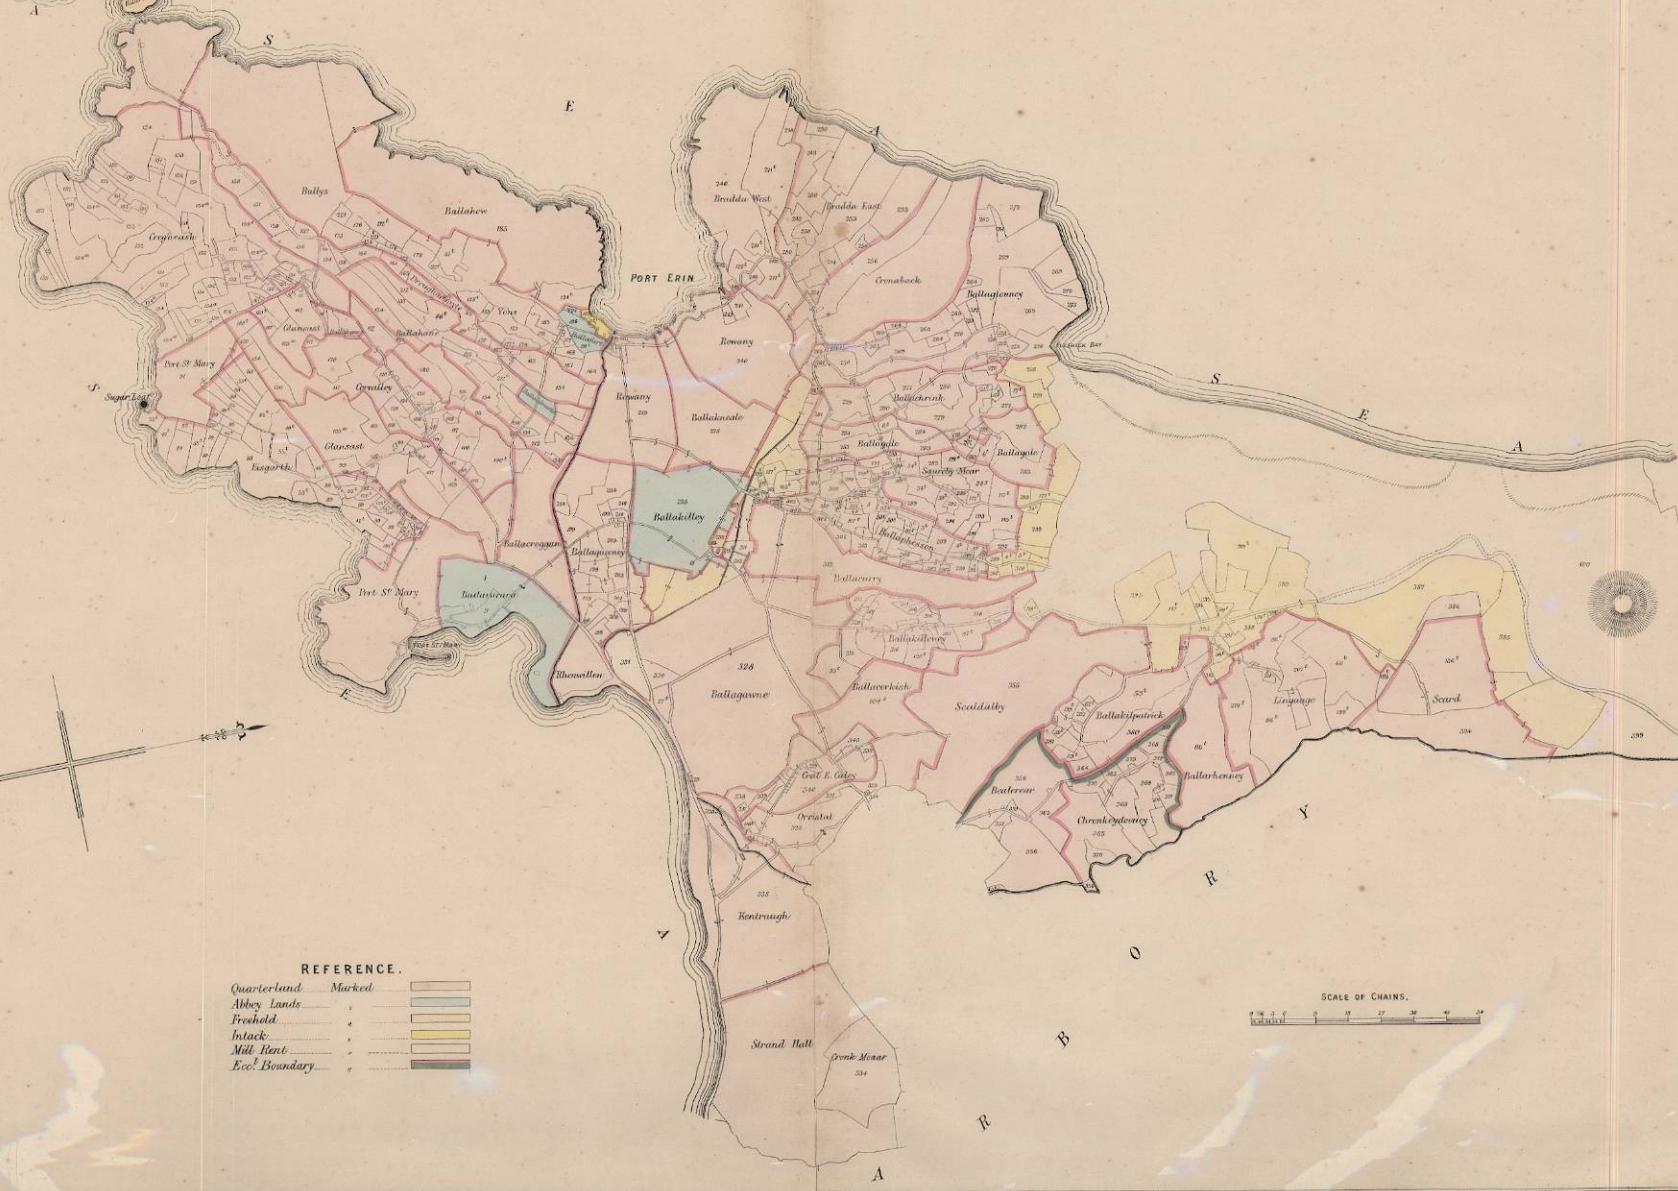

RUSHEN.

REFERENCE.

Quarterland	Marked
Abbey Lands	[Pinkish-red color swatch]
Freehold	[Light blue color swatch]
Intack	[Light yellow color swatch]
Mill Rent	[Light green color swatch]
Ecc ^l Boundary	[Dark red color swatch]