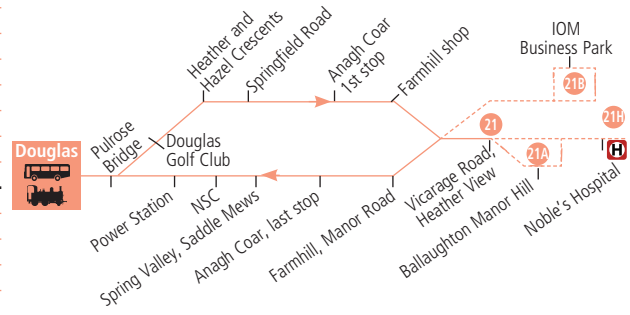

Place	Service	21B	21A	21B	21H	21H	21H	21	21	N1
Douglas, Banks Circus		-	-	-	1905	2005	2105	-	2305	
Douglas, Lord Street, Stop A		1710	1740	1810	1910	2010	2110	2210	2310	00C15
Pulrose Golf Club		1715	1745	1815	1915	2015	2115	2214	2314	GR
Heather Crescent, 1st stop		1717	1747	1817	1917	2017	2107	2216	2316	-
Anagh Coar, Lheannag Park		1722	1752	1822	1921	2021	2121	2219	2319	0023
Farmhill, shop		1725	1755	1825	1924	2024	2124	2221	2321	0025
Noble's Hospital, main entrance		-	-	-	1931	2031	2131	-	-	P
Ballaughton Manor Hill		-	1801	-	-	-	-	-	-	-
Vicarage Road, Heather View		-	1803	-	1936	2036	2136	2223	2323	-
IOM Business Park, shelter		1732	-	1832	-	-	-	-	-	-
Farmhill, roundabout		1734	1804	1834	1937	2037	2137	2224	2324	-
Anagh Coar, Urley Walk		1740	1810	1840	1942	2042	2142	2229	2329	-
Heather Crescent, 1st stop		1742	1812	1842	1944	2044	2144	2231	-	-
Groves Road, NSC		-	-	-	-	-	-	-	2332	-
Douglas, Lord Street Stop E		1754	1824	1854	1955	2055	2155	2239	2338	-
Douglas, Banks Circus		-	-	-	-	2100	2200	2244	2343	-

Glossary:

- **C** - Departs from Lord Street Stop C
- **GR** - Operates via Groves Road
- **P** - Bus continues to Port Erin via Cooil Road
- Hullad Oie Night Owl, premium fares apply