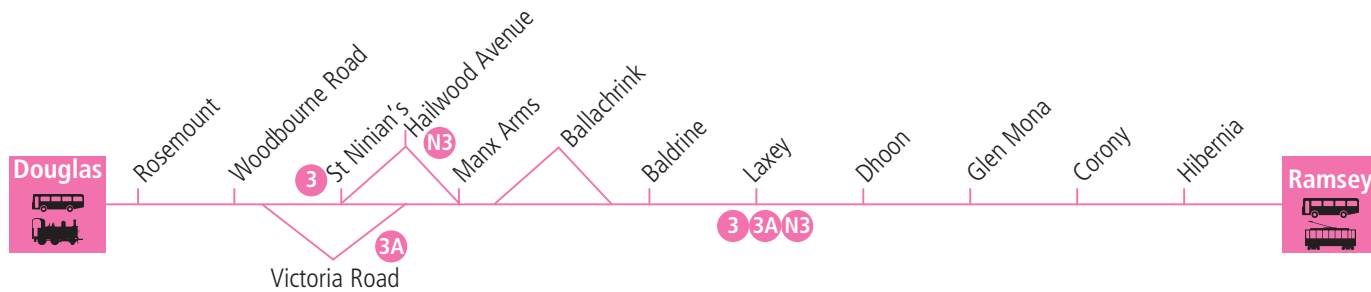

Glossary:

- BY** - Operates via Loch Promenade and Broadway
- F** - Operates Fridays only
- G** - Operates via Ballaragh
- R** - Operates via North Shore Road, Mooragh Prom, Bride Road, Thornhill and Richmond Road to set down.
- Sch** - Operates Schooldays only
- On schooldays extends to Ramsey Grammar School
- Hullad Oie Night Owl. premium fares apply
- Manx Express service with fare and travel restrictions

Manx Express Service
ONLY full fares or adult Go Saver, Go Places and Go Platinum Bus cards accepted. Local travel not permitted. Operates via Mountain Road except TT, Festival Of Motorcycling, road closures or inclement weather.
Service departing Douglas
Boarding stops: IOM Business Park, all stops between Ridgeway Street and Rosemount, then Victoria Road at Victoria Crescent and Shoprite
Alighting stops: All stops within the Ramsey Town boundary.

On TT Race Days service TT3 departs Douglas (Lord Street Stand E) 120 & 60 minutes before the scheduled Course closure time and the TT Grandstand (Greenfield Road shelter) 105 & 45 minutes before the scheduled Course closure time to serve Creg-na-Baa.

Service departing Ramsey

Boarding stops: All stops within the Ramsey town boundary

Alighting stops: Victoria Road, Centre House and Victoria Crescent, Prospect Terrace then all stops to Lord Street and IOM Business Park.