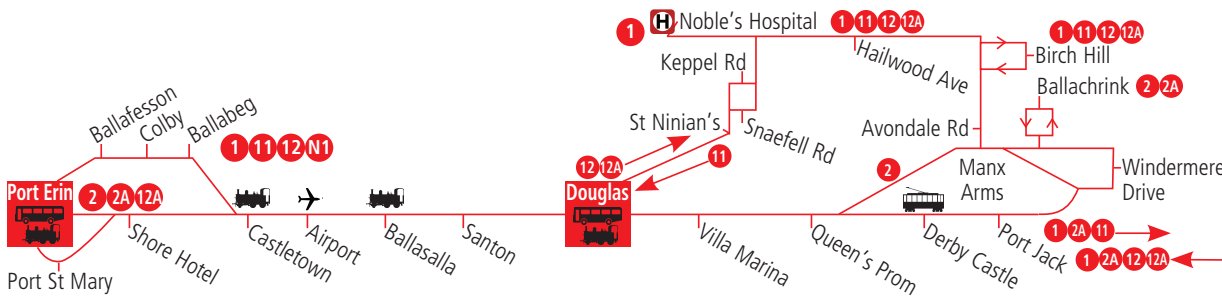

Glossary:

- **F** – Operates Fridays only
- **H** – Connection at Hampton Farm layby
- **NSch** – Operates School Holidays
- **P** – Operates via Prospect Hill and Circular Road
- **Sch** – Operates Schooldays only
- ***** – Change of bus may be required
- **↔** – Change of bus required

Mondays to Fridays

Jelune dys Jeheiney