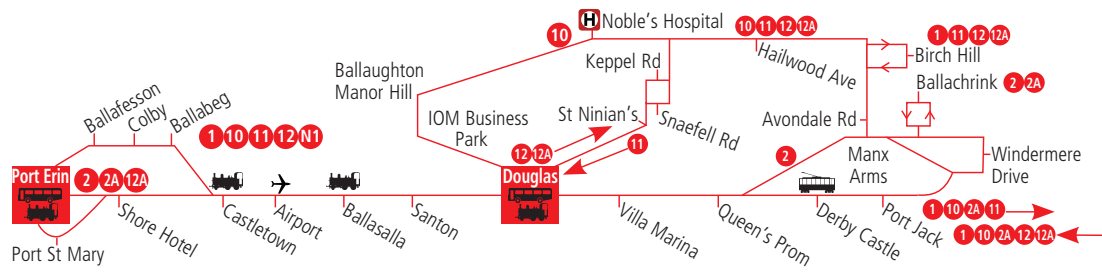

Place	Service						Then at these minutes past each hour			until										
		2	1	1	10	2	1	10	2	2	1	1	10	2	1	11				
Port St Mary, Harbour		-	-	-	0933	-	-	33	-	-	-	1433	-	-	-	1533	-	-	1633	
Port Erin, Railway Station arr		-	-	-	0940	-	-	40	-	-	-	1440	-	-	-	1540	-	-	1640	
Port Erin, Railway Station dep		0904	-	0925	0945	1004	25	45	04	1404	1425	1445	1504	-	1525	1545	1604	1625	1645	
Port St Mary, Harbour		0913	-	-	-	1013	-	-	13	1413	-	-	1513	-	-	-	1613	-	-	
Colby Bridge, layby		-	-	0934	0954	-	34	54	-	-	1434	1454	-	-	1534	1554	-	1634	1654	
Gansey, Shore Hotel		0918	-	-	-	1018	-	-	18	1418	-	-	1518	-	-	-	1618	-	-	
Castletown Square, Co-op		0926	0936	0946	1006	1026	46	06	26	1426	1446	1506	1526	-	1556	1606	1626	1646	1706	
Airport		0933	0943	0953	1013	1033	53	13	33	1433	1453	1513	1533	-	1603	1613	1633	1653	1713	
Ballasalla Railway Station		0937	0947	0957	1017	1037	57	17	37	1437	1457	1517	1537	-	1607	1617	1637	1657	1717	
Newtown Estate, shelter		0945	0955	1005	1025	1045	05	25	45	1445	1505	1525	1545	-	1615	1625	1645	1705	1725	
Groves Road, NSC layby		0952	1002	1012	1032	1052	12	32	52	1452	1512	1532	1552	-	1622	1632	1652	1712	1732	
Douglas, Victoria Street *		1000	1010	1020	1040	1100	20	40	00	1500	1520	1540	1600	-	1630	1640	1700	1720	1740	
Douglas, Loch Promenade Stop F arr		1001	1011	1021	1041	1101	21	41	01	1501	1521	1541	1601	-	1631	1641	1701	1721	1741	
Douglas, Loch Promenade Stop F dep		1005	1015	1025	1045	1105	25	45	05	1505	1525	1545	1605	1620	1635	1650	1705	1725	1745	
Queen's Promenade, Regency Hotel		1011	1021	1031	1051	1111	31	51	11	1511	1531	1551	1611	1626	1641	1656	1711	1731	1751	
Derby Castle, MER Station		-	1022	1032	1052	-	32	52	-	-	1532	1552	-	1627	1642	1657	-	1732	1752	
Royal Avenue, shelter		-	-	1035	1055	-	35	55	-	-	1535	1555	-	1630	1645	1700	-	1735	1755	
Onchan, Manx Arms		1014	-	-	-	1114	-	-	14	1514	-	-	1614	-	-	-	1714	-	-	
Ballachrink, shop		1017	-	-	-	1117	-	-	17	1517	-	-	1617	-	-	-	1717	-	-	
Hailwood Avenue, Cronk-y-Berry School		-	-	-	1102	-	-	02	-	-	-	1602	-	-	-	1707	-	-	1808	
Cronkbourne		-	-	-	1106	-	-	06	-	-	-	1606	-	-	-	1711	-	-	-	
Noble's Hospital, main entrance		-	-	-	1111	-	-	11	-	-	-	1611	-	-	-	1716	-	-	-	
Birch Hill, shop		-	-	1043	-	-	43	-	-	-	1543	-	-	1638	1653	-	-	1743	1803	
IOM Business Park		-	-	-	1124	-	-	24	-	-	-	1624	-	-	-	1729	-	-	-	

Times in italics at Port St Mary indicate a bus arriving from Douglas via Shore Road