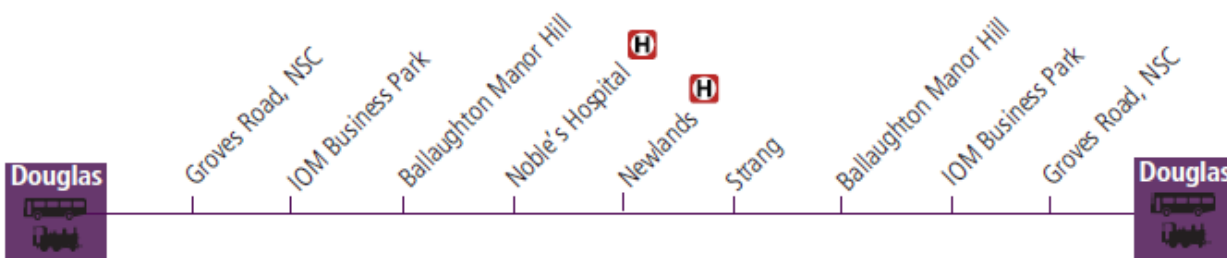

Saturdays

Jesarn

Place	Service	26M	21A	21A	21A	21A	21A	21A	21A	21A	21A	21A
Douglas, Lord Street Stop A	V	0830	0930	1030	1130	1230	1330	1430	1530	1640	1740	
Ballaughton Manor Hill		0806	0851	0951	1051	1151	1251	1351	1451	1551	1701	1801
Douglas, Lord Street		0824	0914	1014	1114	1214	1314	1414	1514	1614	1724	1824

Glossary:

- BB** - Operates via Westmoreland Road and Ballabrooie
- D** - Departs Lord Street Stand D
- ONC** - Continues to Douglas as a Service 1 via Tromode, Hailwood Avenue, Royal Avenue and Promenades
- PROM** - Commences at Loch Promenade and operates via Royal Avenue, Hailwood Avenue and Tromode
- NSch** - Operates School Holidays only
- Sch** - Operates Schooldays only
- V** - Starts from Vicarage Road at 0805