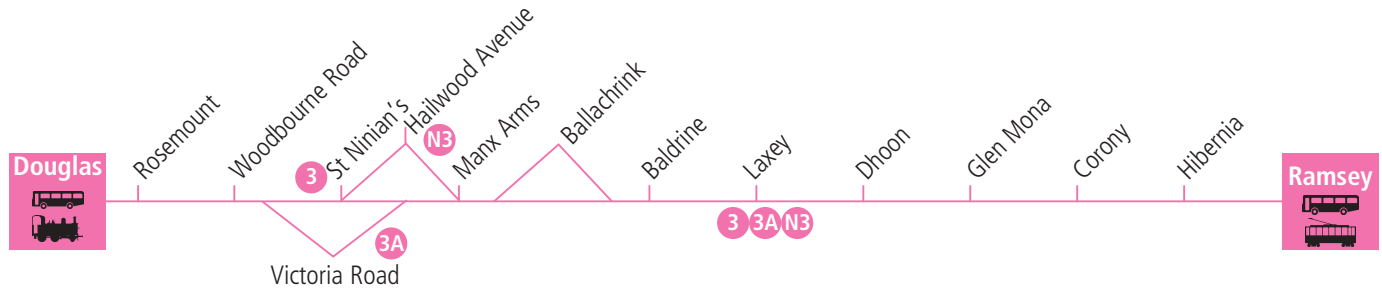

**Glossary:**

- BY** - Operates via Loch Promenade and Broadway
- F** - Operates Fridays only
- G** - Operates via Ballaragh
- J** - Bus continues to Jurby and Andreas as Service 17K
- R** - Operates via North Shore Road, Mooragh Prom, Bride Road, Thornhill and Richmond Road to set down.
- Sch** - Operates Schooldays only
- ◆ - On schooldays extends to Ramsey Grammar School
- Hullad Oie Night Owl. premium fares apply
- Manx Express service with fare and travel restrictions

**Manx Express Service**  
**ONLY** full fares or adult Go Saver, Go Places and Go Platinum Bus cards accepted. Local travel not permitted. Operates via Mountain Road except TT, Festival Of Motorcycling, road closures or inclement weather.  
**Service departing Douglas**  
**Boarding stops:** IOM Business Park, all stops between Ridgeway Street and Rosemount, then Victoria Road at Victoria Crescent and Shoprite  
**Alighting stops:** All stops within the Ramsey Town boundary.

**3**  
**3A**  
**3B**  
**N3**  
**X3**

**Ramsey - Laxey - Onchan - St Ninian's - Douglas**  
**Ramsey - Laxey - Onchan - Victoria Road - Douglas**  
**Ramsey - Ballaragh - Laxey - Onchan - St Ninian's - Douglas**  
**Ramsey - Laxey - Onchan - St Ninian's - Douglas** *Hullad Oie*   
**Ramsey - Douglas** *Manx Express* 

**Service departing Ramsey**

**Boarding stops:** All stops within the Ramsey town boundary

**Alighting stops:** Victoria Road, Centre House and Victoria Crescent, Prospect Terrace then all stops to Lord Street and IOM Business Park.