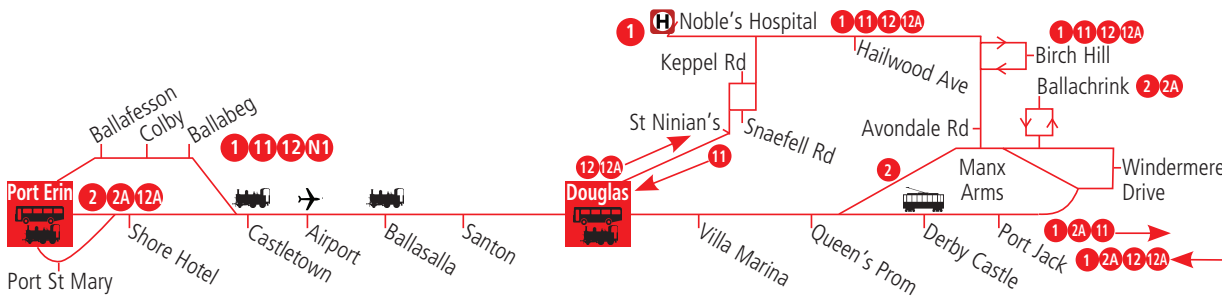

Glossary:

- **F** – Operates Fridays only
- **H** – Connection at Hampton Farm layby at 1714
- **NSch** – Operates School Holidays
- **P** – Operates via Prospect Hill and Circular Road
- **Sch** – Operates Schooldays only
- ***** – Change of bus may be required
- **↔** – Change of bus required

Mondays to Fridays

Jelune dys Jeheiney