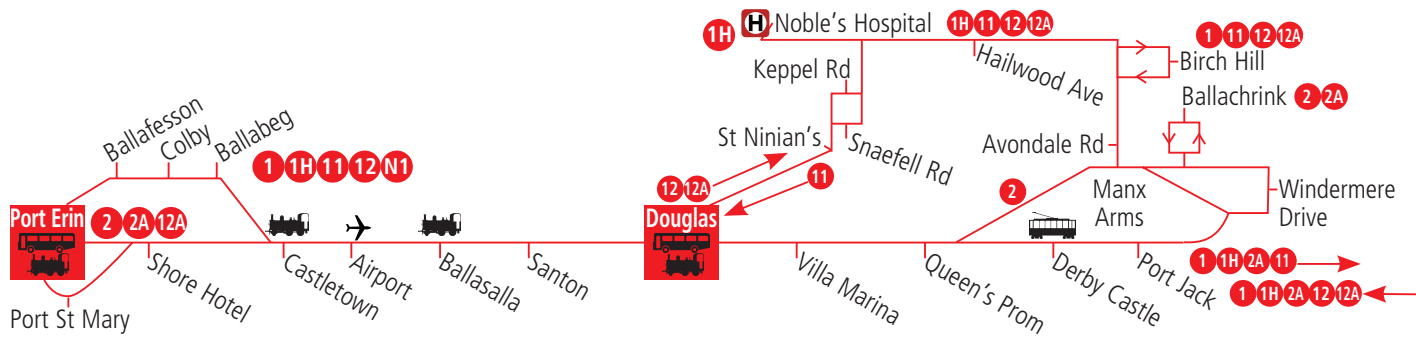

Mondays to Fridays

Jelune dys Jeheiney

Place	Service	2	1	1H	2	1	1H	2	2	1	1H	2	1	1	1H	2	1	11
Port St Mary, Harbour		-	-	0933	-	-	33	-	-	-	1433	-	-	-	1533	-	-	1633
Port Erin, Railway Station arr		-	-	0940	-	-	40	-	-	-	1440	-	-	-	1540	-	-	1640
Port Erin, Railway Station dep		0904	0925	0945	1004	25	45	04	1404	1425	1445	1504	-	1525	1545	1604	1625	1645
Port St Mary, Harbour		0913	-	-	1013	-	-	13	1413	-	-	1513	-	-	-	1613	-	-
Colby Bridge, layby		-	0934	0954	-	34	54	-	-	1434	1454	-	-	1534	1554	-	1634	1654
Gansey, Shore Hotel		0918	-	-	1018	-	-	18	1418	-	-	1518	-	-	-	1618	-	-
Castletown Square, Co-op		0926	0946	1006	1026	46	06	26	1426	1446	1506	1526	-	1556	1606	1626	1646	1706
Airport		0933	0953	1013	1033	53	13	33	1433	1453	1513	1533	-	1603	1613	1633	1653	1713
Ballasalla Railway Station		0937	0957	1017	1037	57	17	37	1437	1457	1517	1537	-	1607	1617	1637	1657	1717
Newtown Estate, shelter		0945	1005	1025	1045	05	25	45	1445	1505	1525	1545	-	1615	1625	1645	1705	1725
Groves Road, NSC layby		0952	1012	1032	1052	12	32	52	1452	1512	1532	1552	-	1622	1632	1652	1712	1732
Douglas, Victoria Street *		1000	1020	1040	1100	20	40	00	1500	1520	1540	1600	-	1630	1640	1700	1720	1740
Douglas, Loch Promenade Stop F arr		1001	1021	1041	1101	21	41	01	1501	1521	1541	1601	-	1631	1641	1701	1721	1741
Douglas, Loch Promenade Stop F dep		1005	1025	1045	1105	25	45	05	1505	1525	1545	1605	1620	1635	1650	1705	1725	1745
Queen's Promenade, Regency Hotel		1013	1031	1051	1111	31	51	11	1511	1531	1551	1611	1626	1641	1656	1711	1731	1751
Derby Castle, MER Station		-	1032	1052	-	32	52	-	-	1532	1552	-	1627	1642	1657	-	1732	1752
Royal Avenue, shelter		-	1035	1055	-	35	55	-	-	1535	1555	-	1630	1645	1700	-	1735	1755
Onchan, Manx Arms		1014	-	-	1114	-	-	14	1514	-	-	1614	-	-	-	1714	-	-
Ballachrink, shop		1017	-	-	1117	-	-	17	1517	-	-	1617	-	-	-	1717	-	-
Hailwood Avenue, Cronk-y-Berry School		-	-	1102	-	-	02	-	-	-	1602	-	-	-	1707	-	-	1808
Cronkbourne		-	-	1106	-	-	06	-	-	-	1606	-	-	-	1711	-	-	-
Noble's Hospital, main entrance		-	-	1109	-	-	09	-	-	-	1609	-	-	-	1714	-	-	-
Birch Hill, shop		-	1043	-	-	43	-	-	-	1543	-	-	1638	1653	-	-	1743	1803

Then at these minutes past each hour

until

Glossary:

- **COL** - Operates to IOM College via Quarterbridge, Albany Road, Somerset Road and St Ninian's
- **H** - Operates via School Hill (0811) and NOT Red Gap or Castletown Square

- **Sch** - Operates Schooldays only
- **▲** - Operates via Castle Rushen High School on Schooldays
- ***** - Change of bus may be required

Times in italics at Port St Mary indicate a bus arriving from Douglas via Shore Road