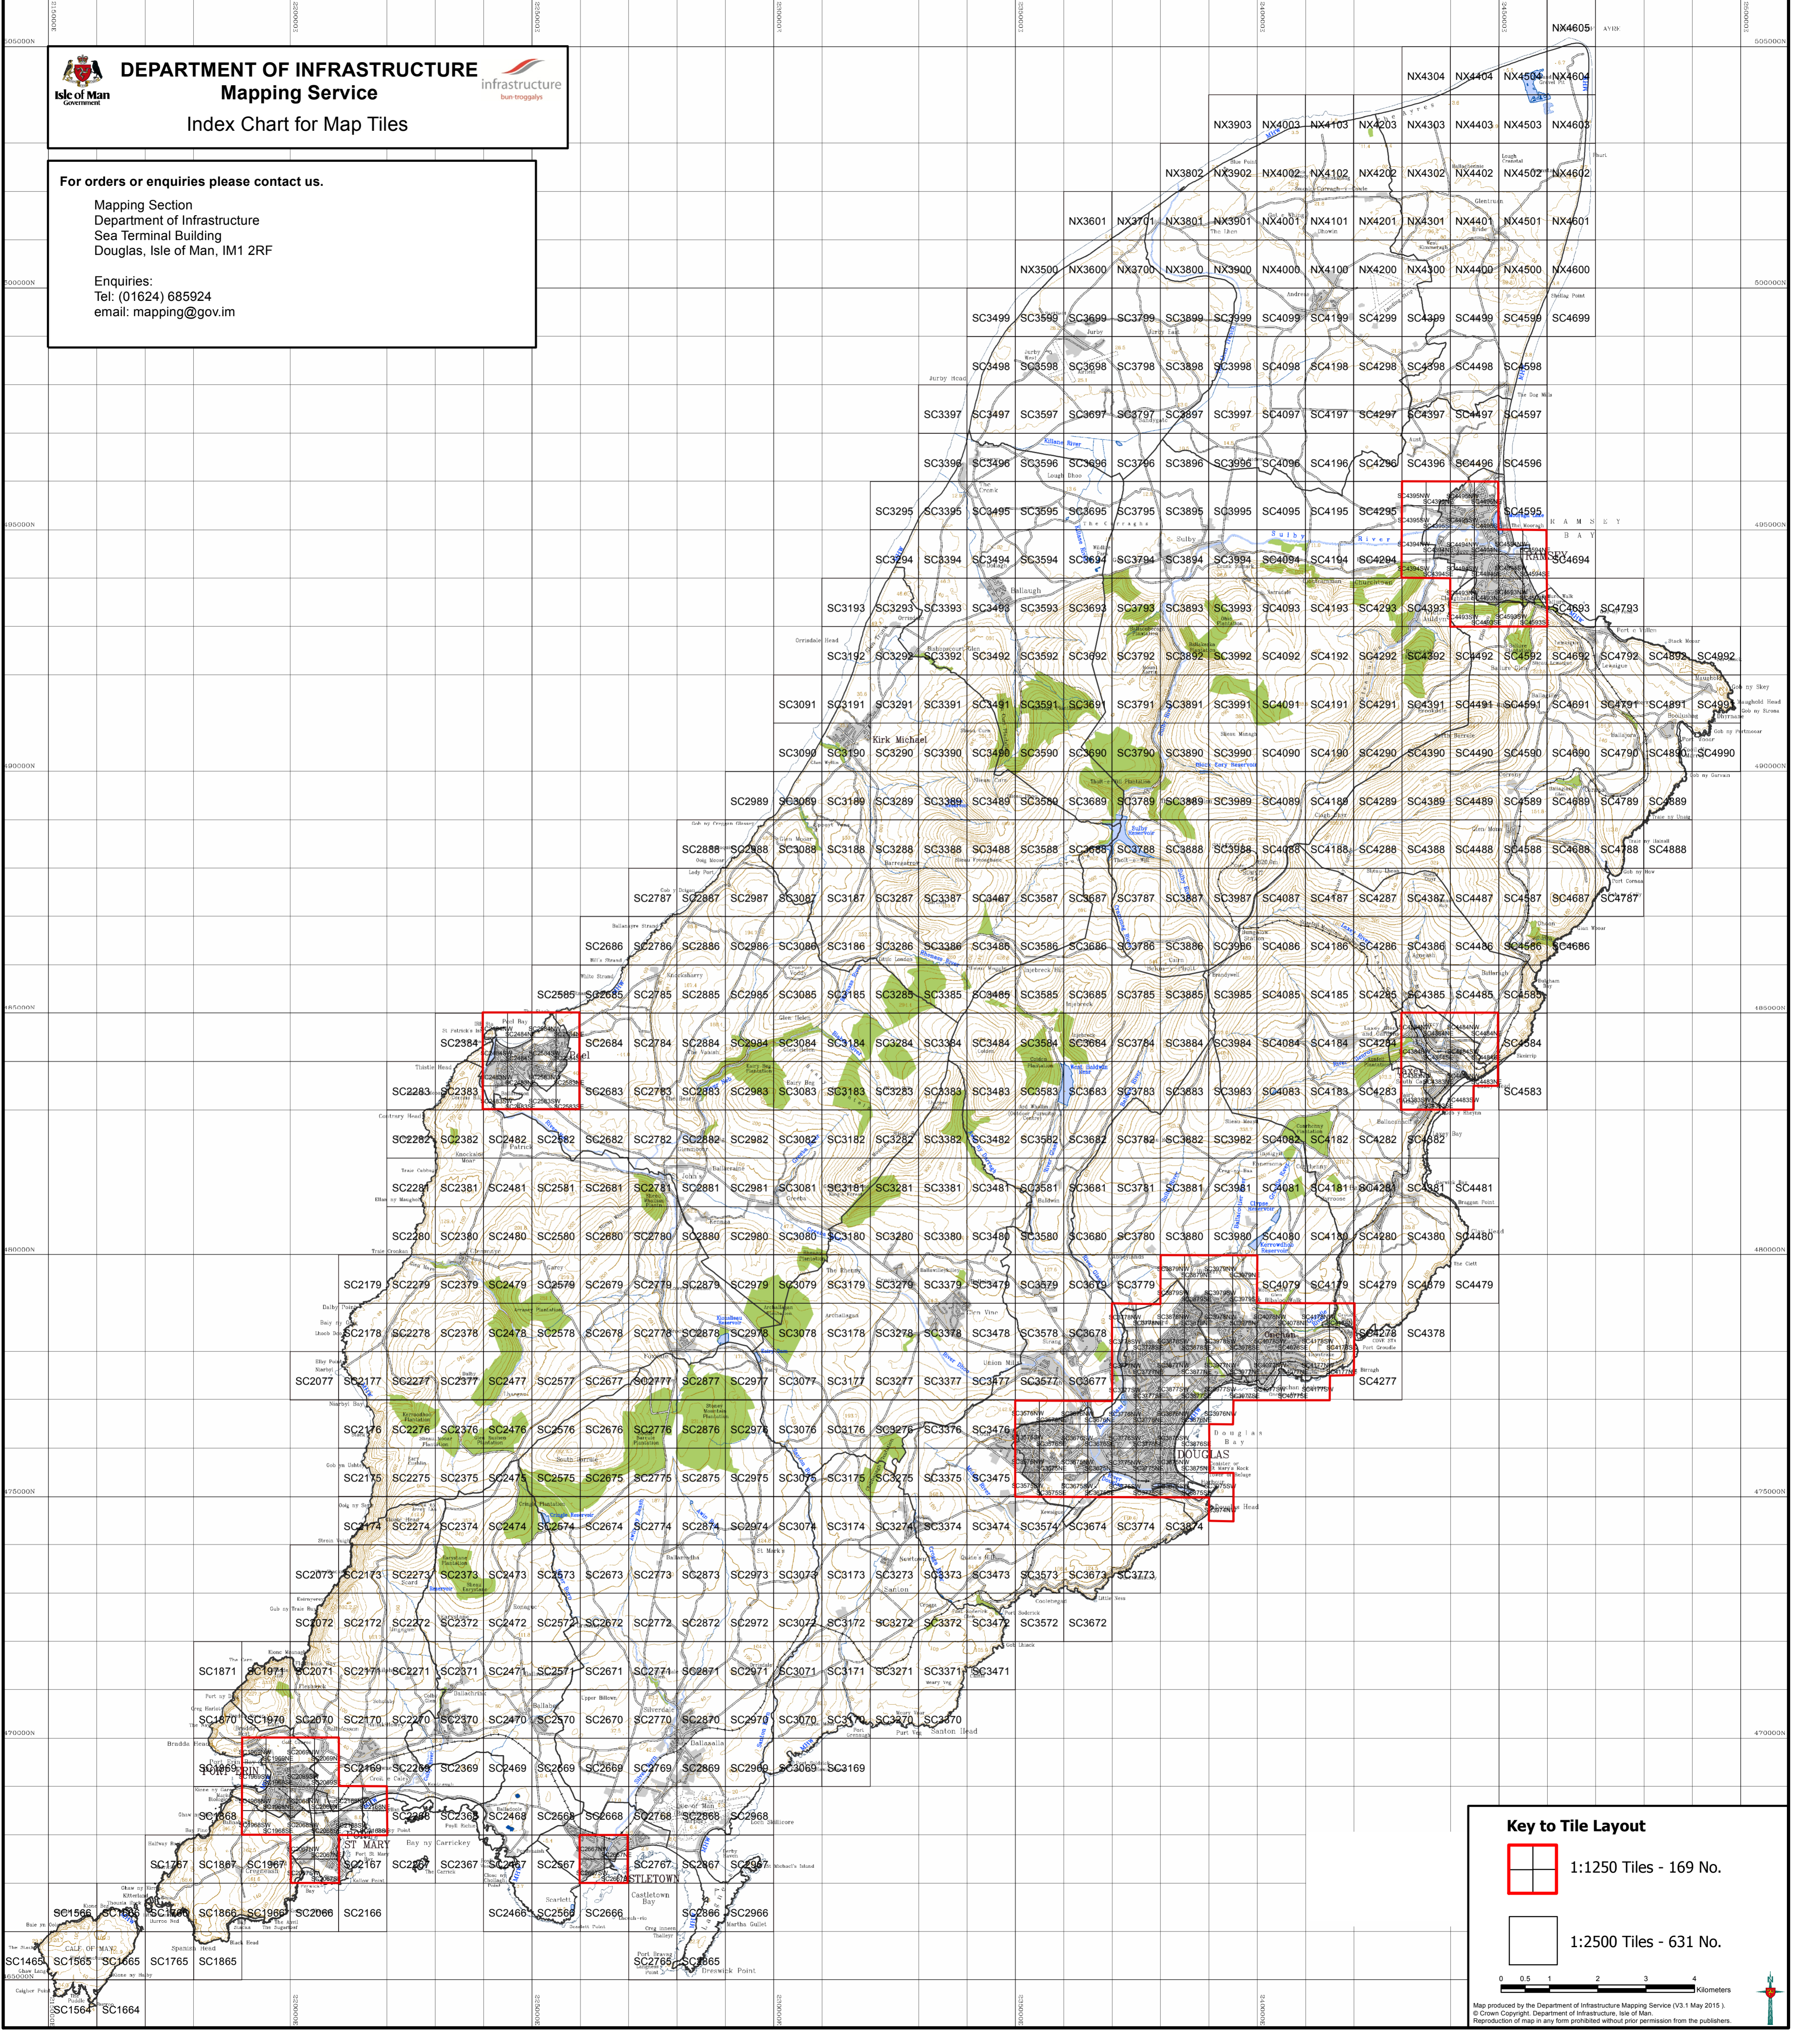

**For orders or enquiries please contact us.**  
  
 Mapping Section  
 Department of Infrastructure  
 Sea Terminal Building  
 Douglas, Isle of Man, IM1 2RF  
  
 Enquiries:  
 Tel: (01624) 685924  
 email: mapping@gov.im

**Key to Tile Layout**

 1:1250 Tiles - 169 No.  
 1:2500 Tiles - 631 No.

Map produced by the Department of Infrastructure Mapping Service (V3.1 May 2015).  
 © Crown Copyright. Department of Infrastructure, Isle of Man.  
 Reproduction of map in any form prohibited without prior permission from the publishers.