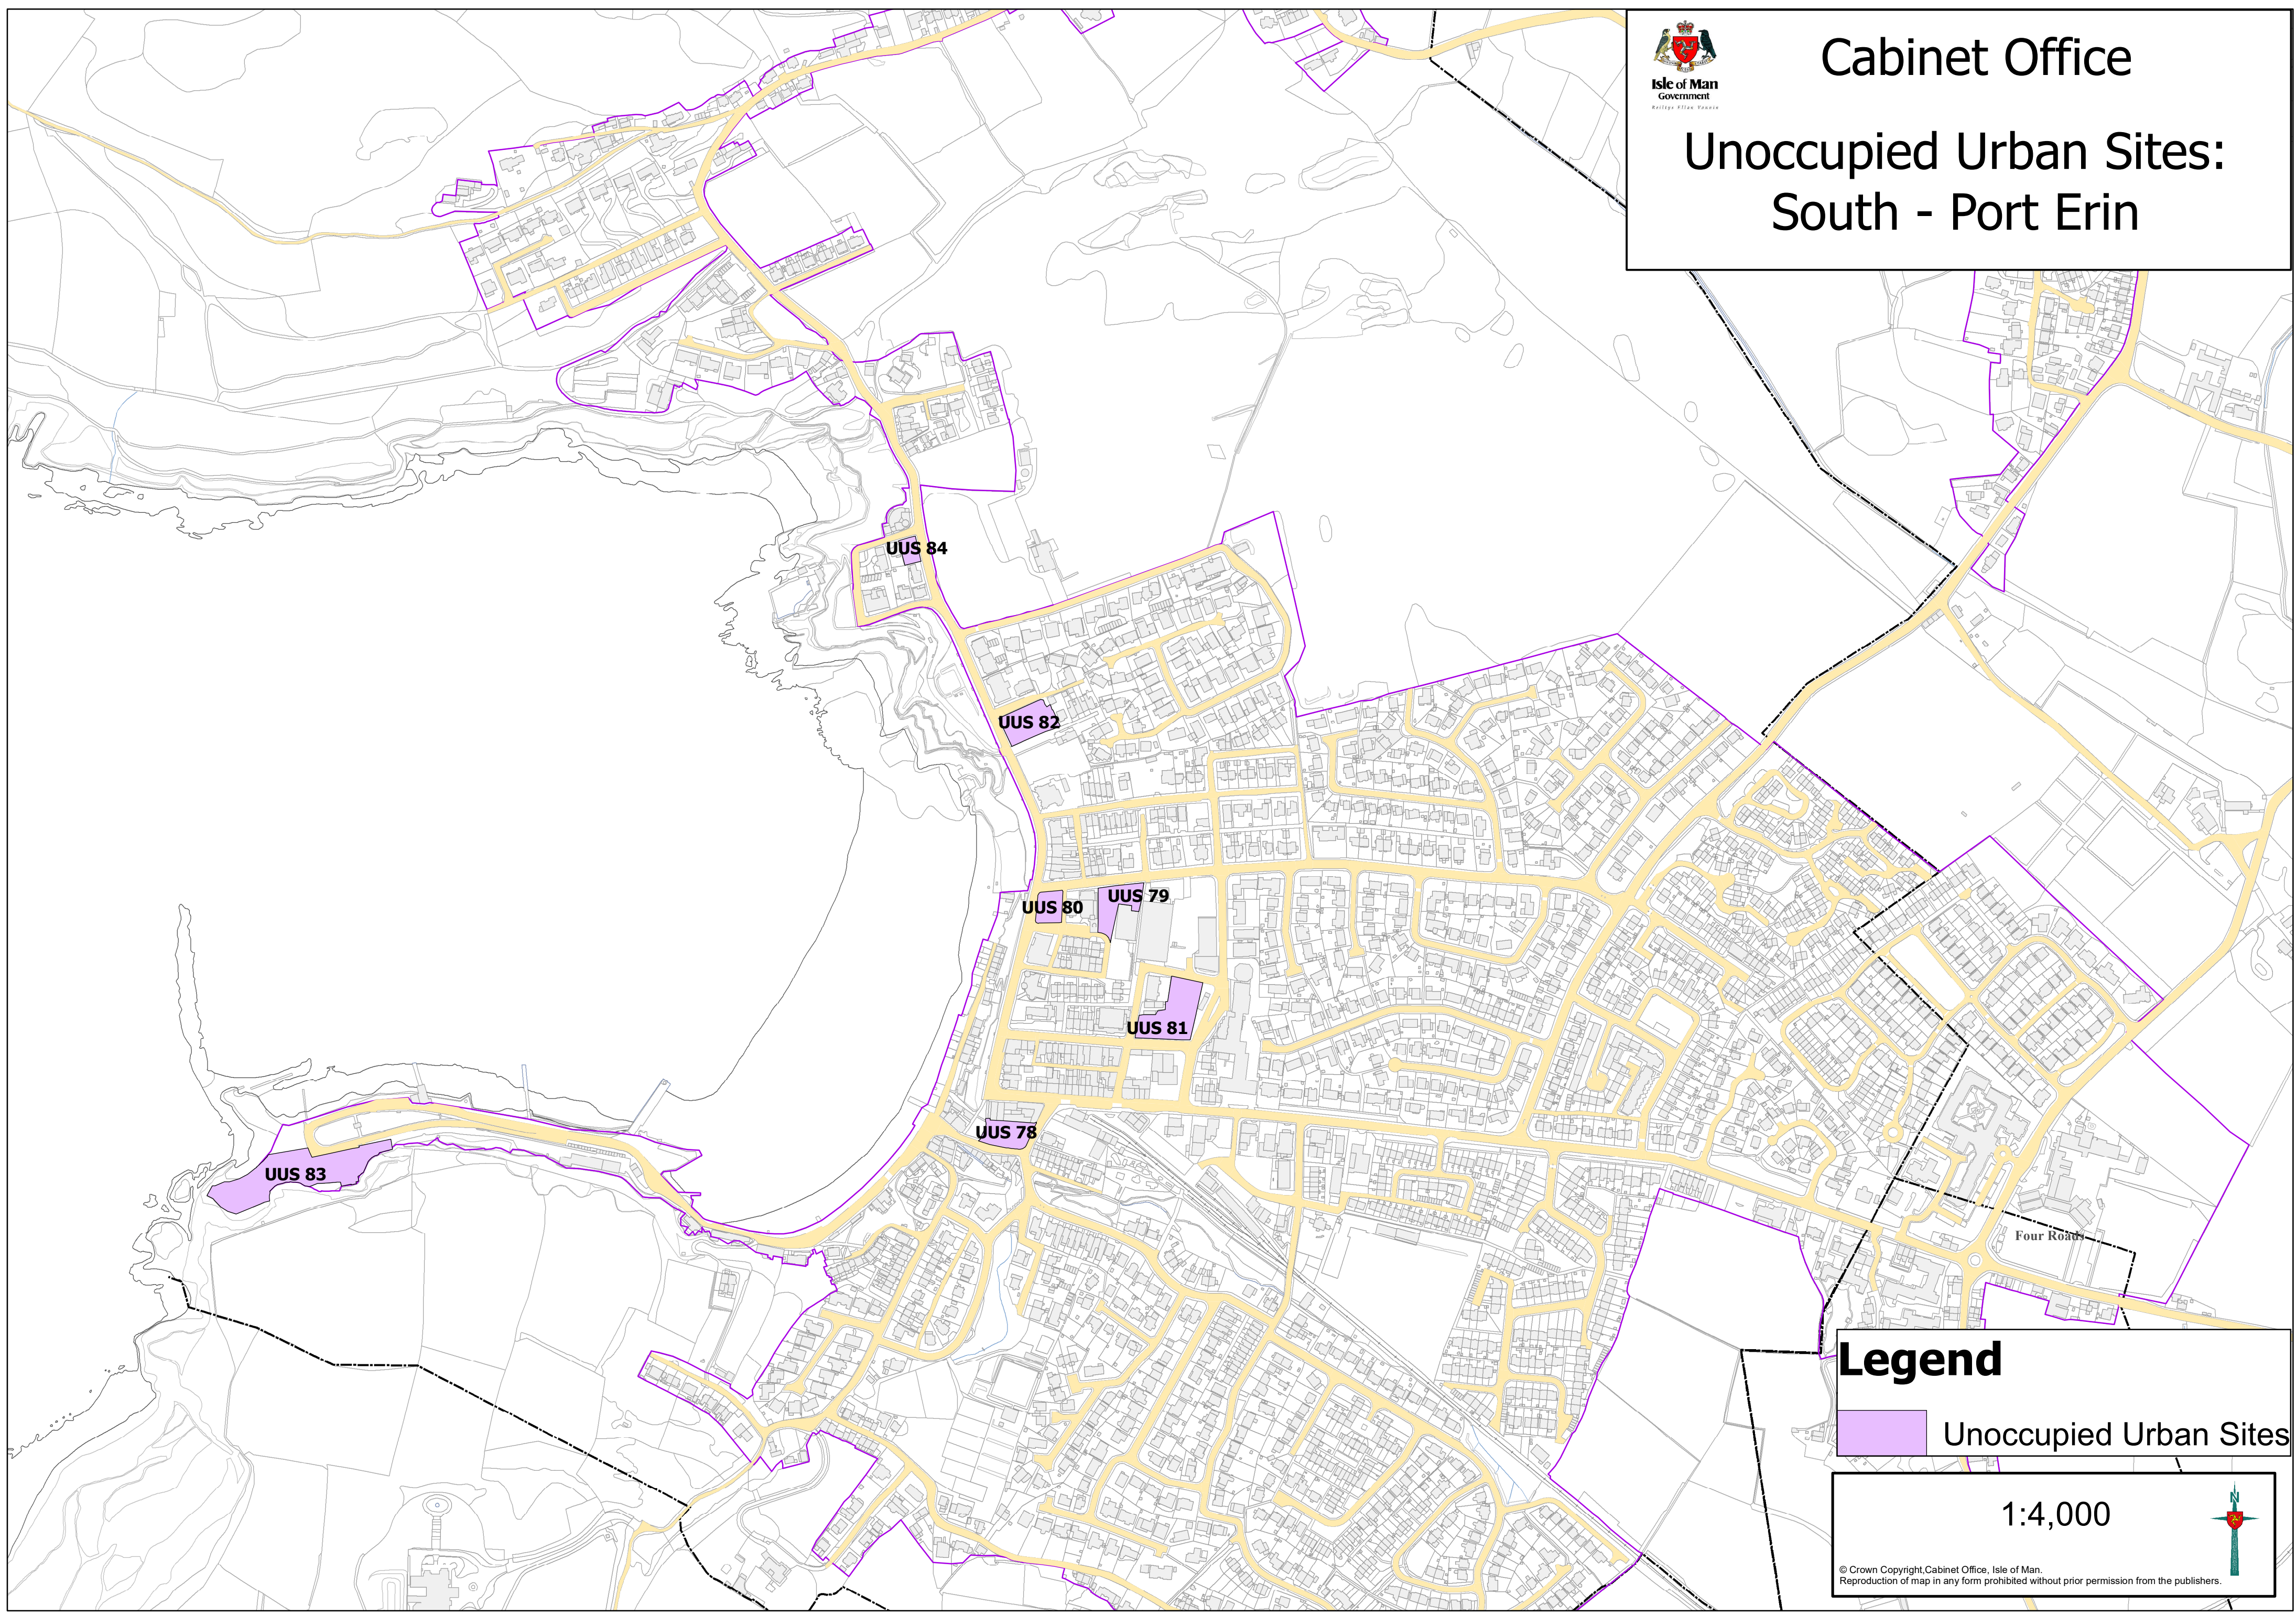

Cabinet Office

Unoccupied Urban Sites: South - Port Erin

Legend

 Unoccupied Urban Sites

1:4,000

© Crown Copyright, Cabinet Office, Isle of Man.
Reproduction of map in any form prohibited without prior permission from the publishers.