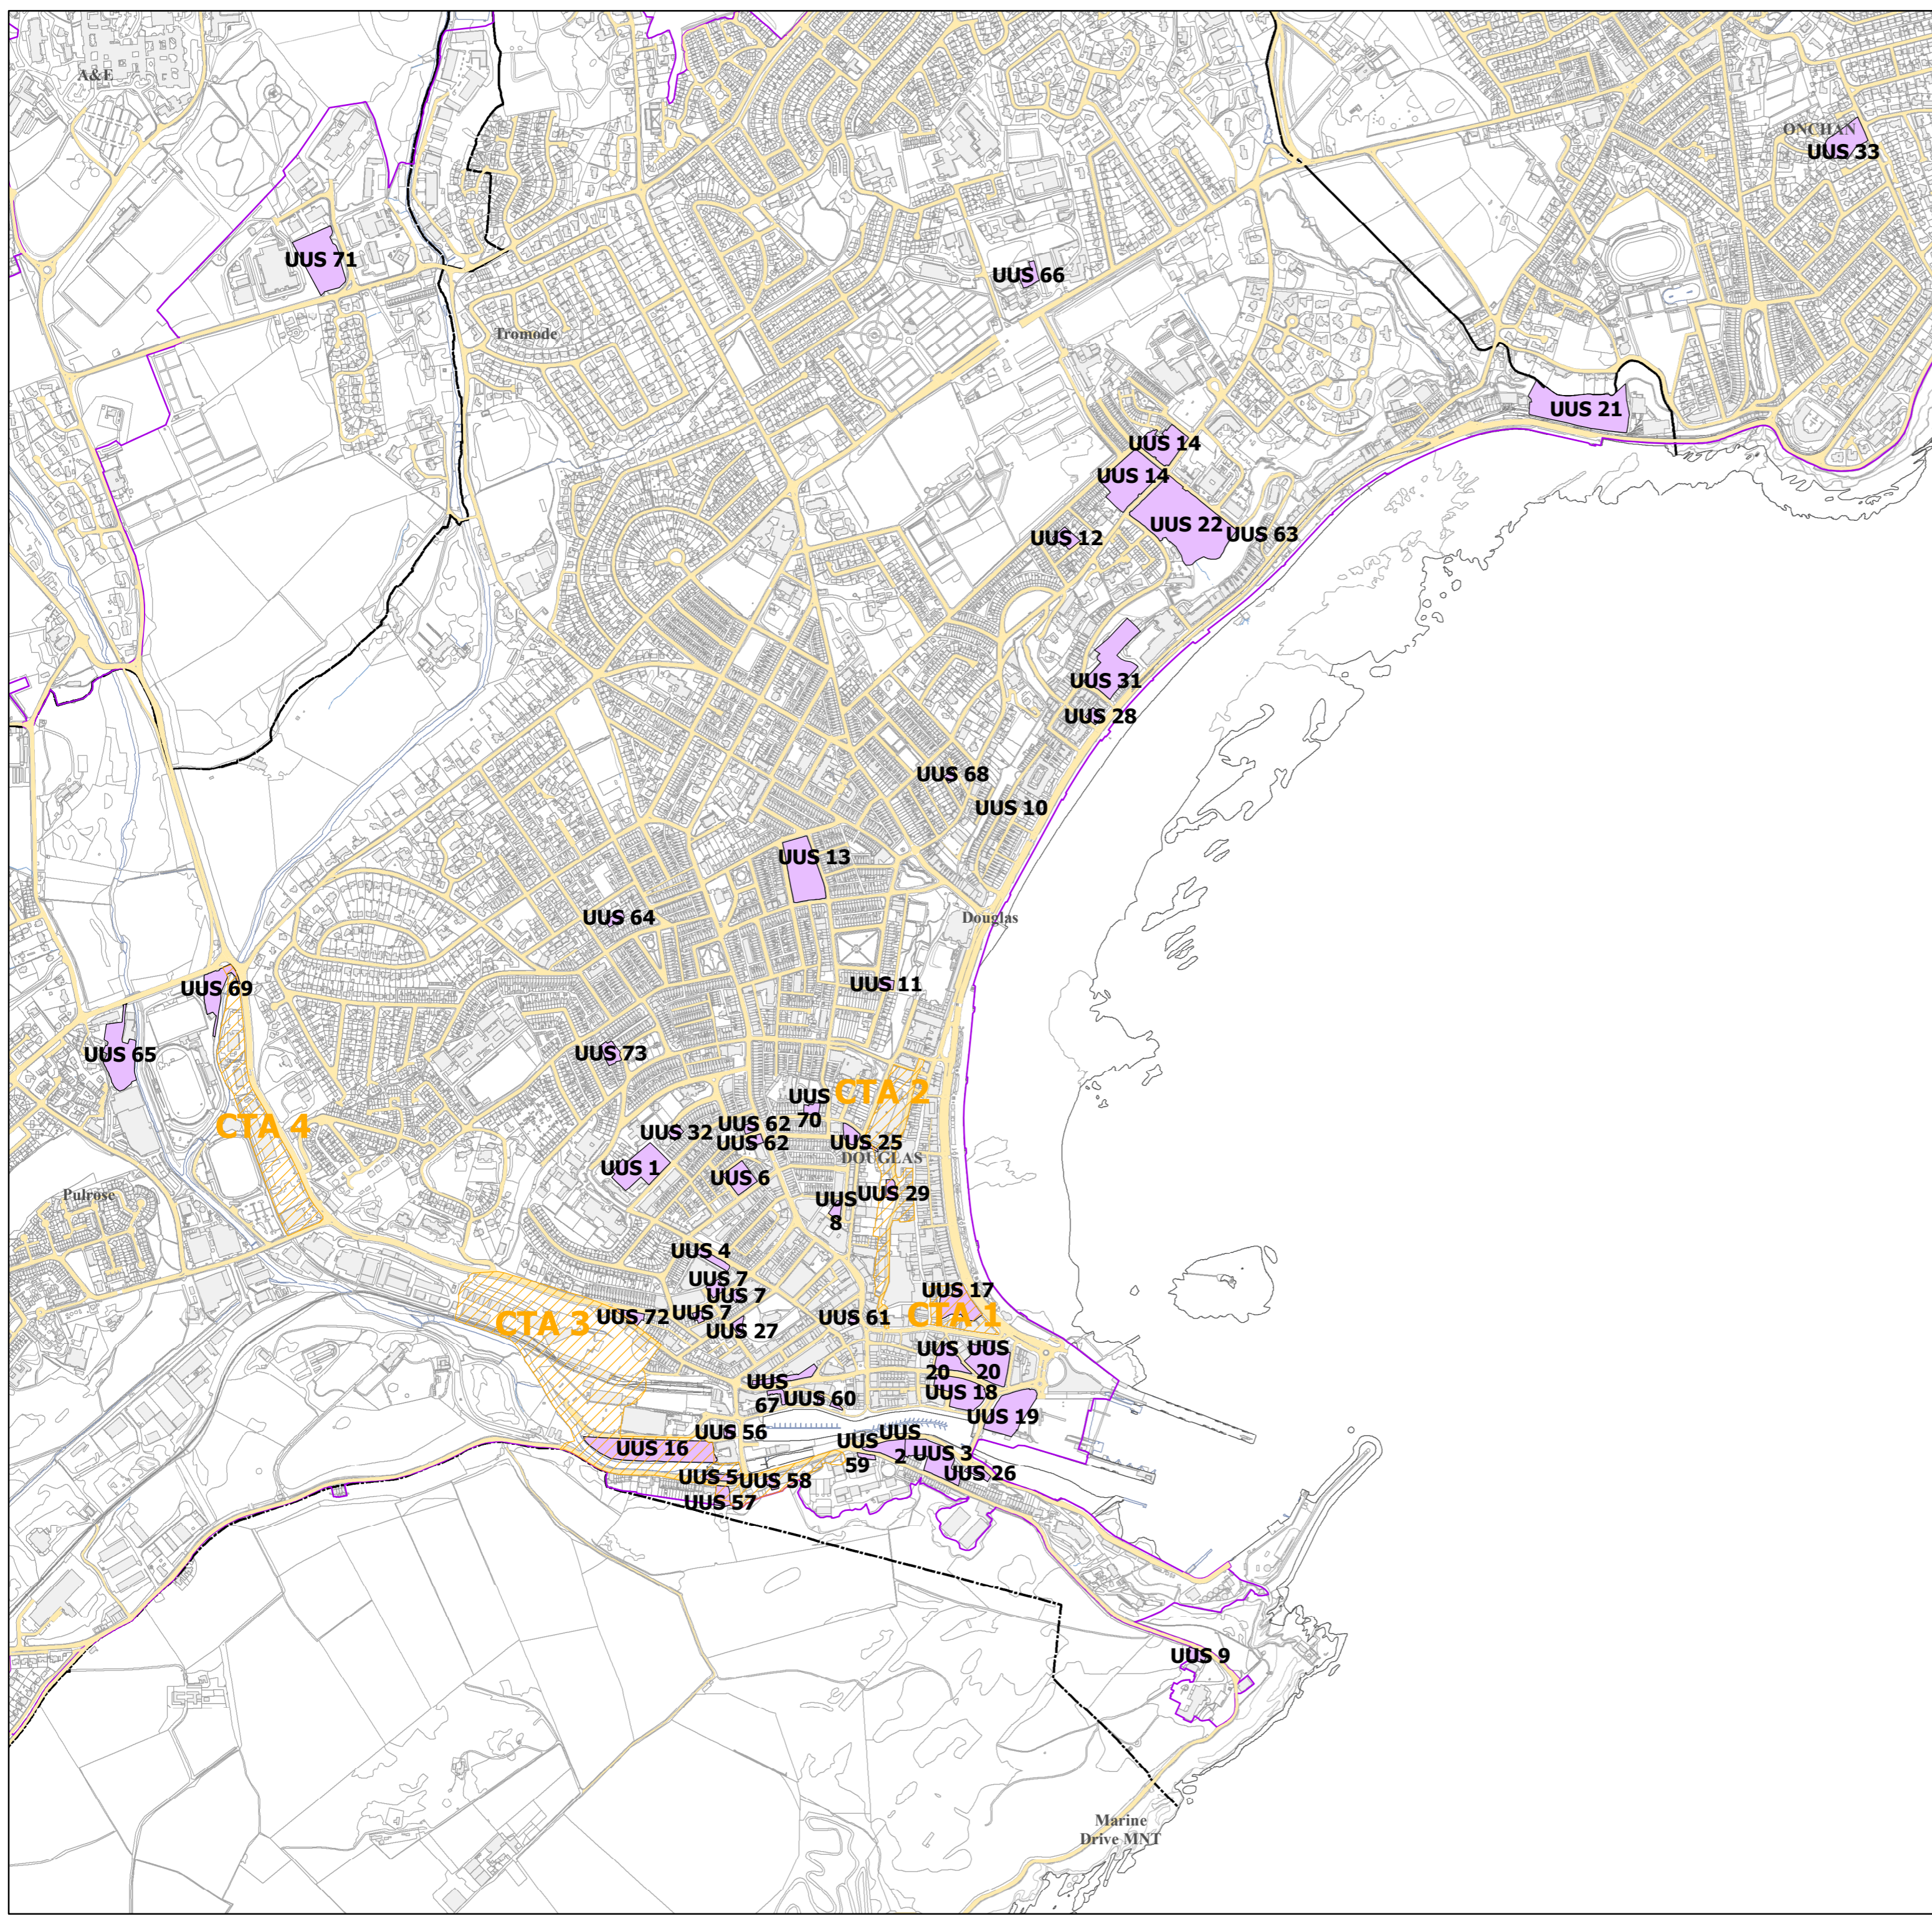

Cabinet Office Unoccupied Urban Sites: East (Update 1) - Douglas and Onchan

Legend

- Unoccupied Urban Sites
- Comprehensive Treatment Area (CTA)

1:10,000

© Crown Copyright, Cabinet Office, Isle of Man.
Reproduction of map in any form prohibited without prior permission from the publishers.