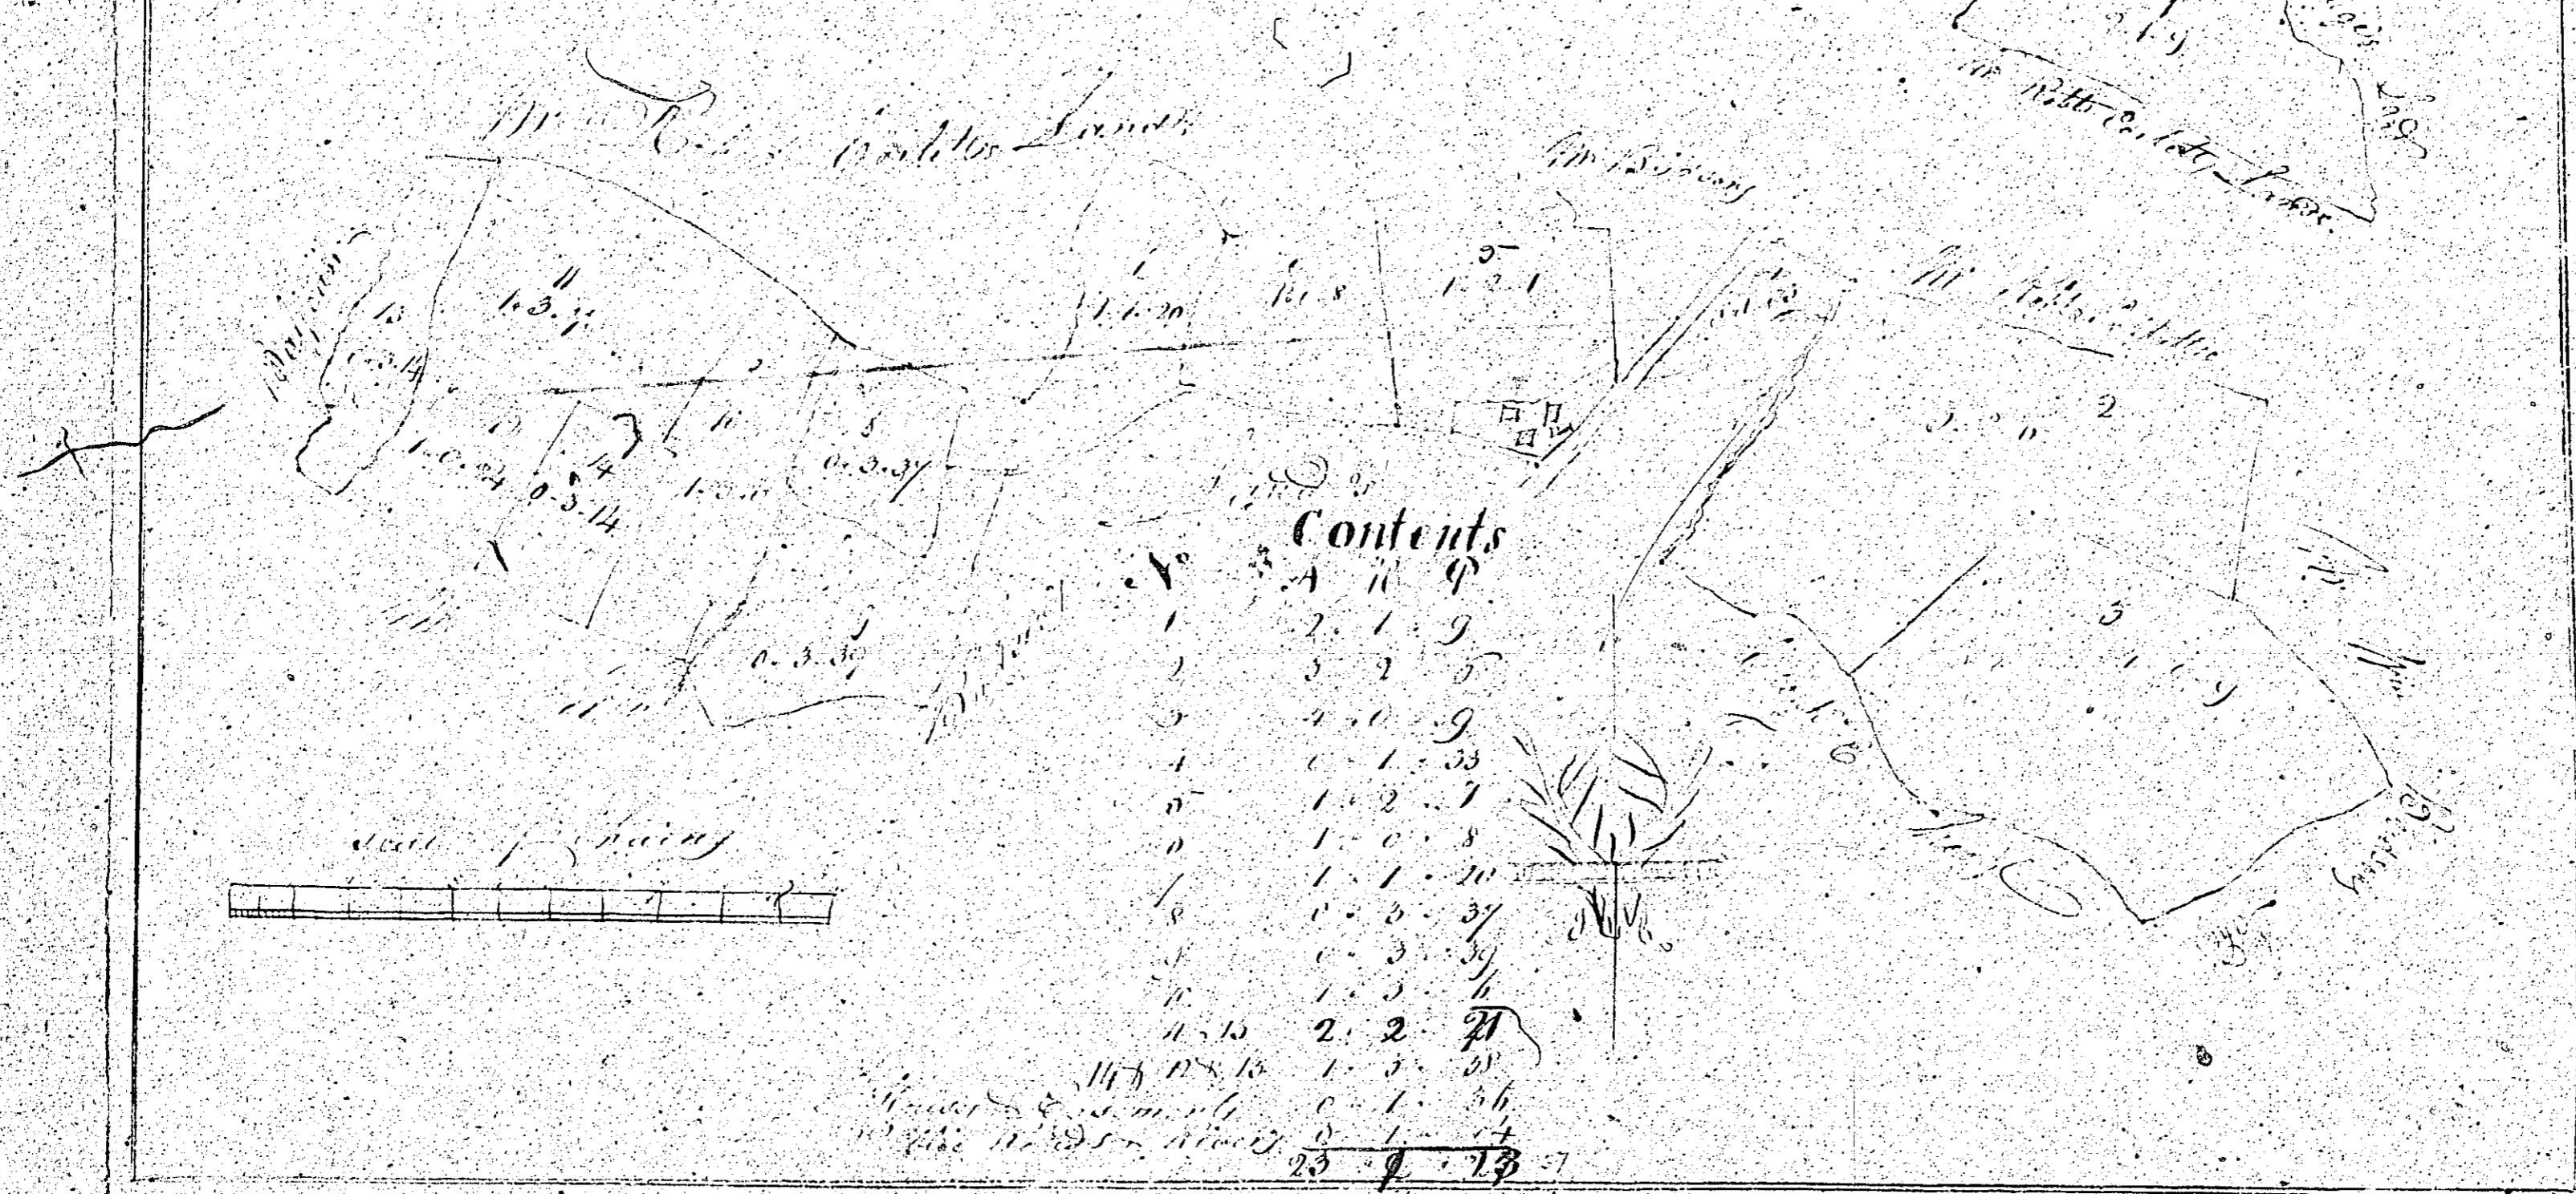

30  
No. 11

A Plan of the several new Vicarages  
Parishes in the Diocese of London  
in the County of Middlesex  
1737

Contents

No.	A.	R.	P.
1	2	1	9
2	3	2	0
3	4	0	9
4	0	1	33
5	1	2	7
6	1	0	8
7	1	1	10
8	0	3	34
9	0	3	34
10	1	3	34
11	2	2	27
12	1	3	28
13	0	1	36
14	0	1	36
15	2	9	73

*I Man in Survey of a Part  
of the Parish of St. Andrew the  
Wigornie of the County of  
Pretoria in the Colony of  
40  
South Africa  
—  
Completed  
at Pretoria  
the 21st Decr  
1848*

on a 20 paces

42.

A Plan & Survey of a  
House & Garden in the  
Parish of Loran the  
property of Mr. [unclear]  
by Pat. Hill & [unclear]  
July 17 1834  
Scale of 1/4 inch

  
Entered 0.0.19  
43.  
Plan of Survey of  
House & Garden in the  
Parish of London the  
Property of Mrs. Warrin  
by Peter & Philip Michael  
July 22 1839  
Scale of 1/4 in = 1 ft