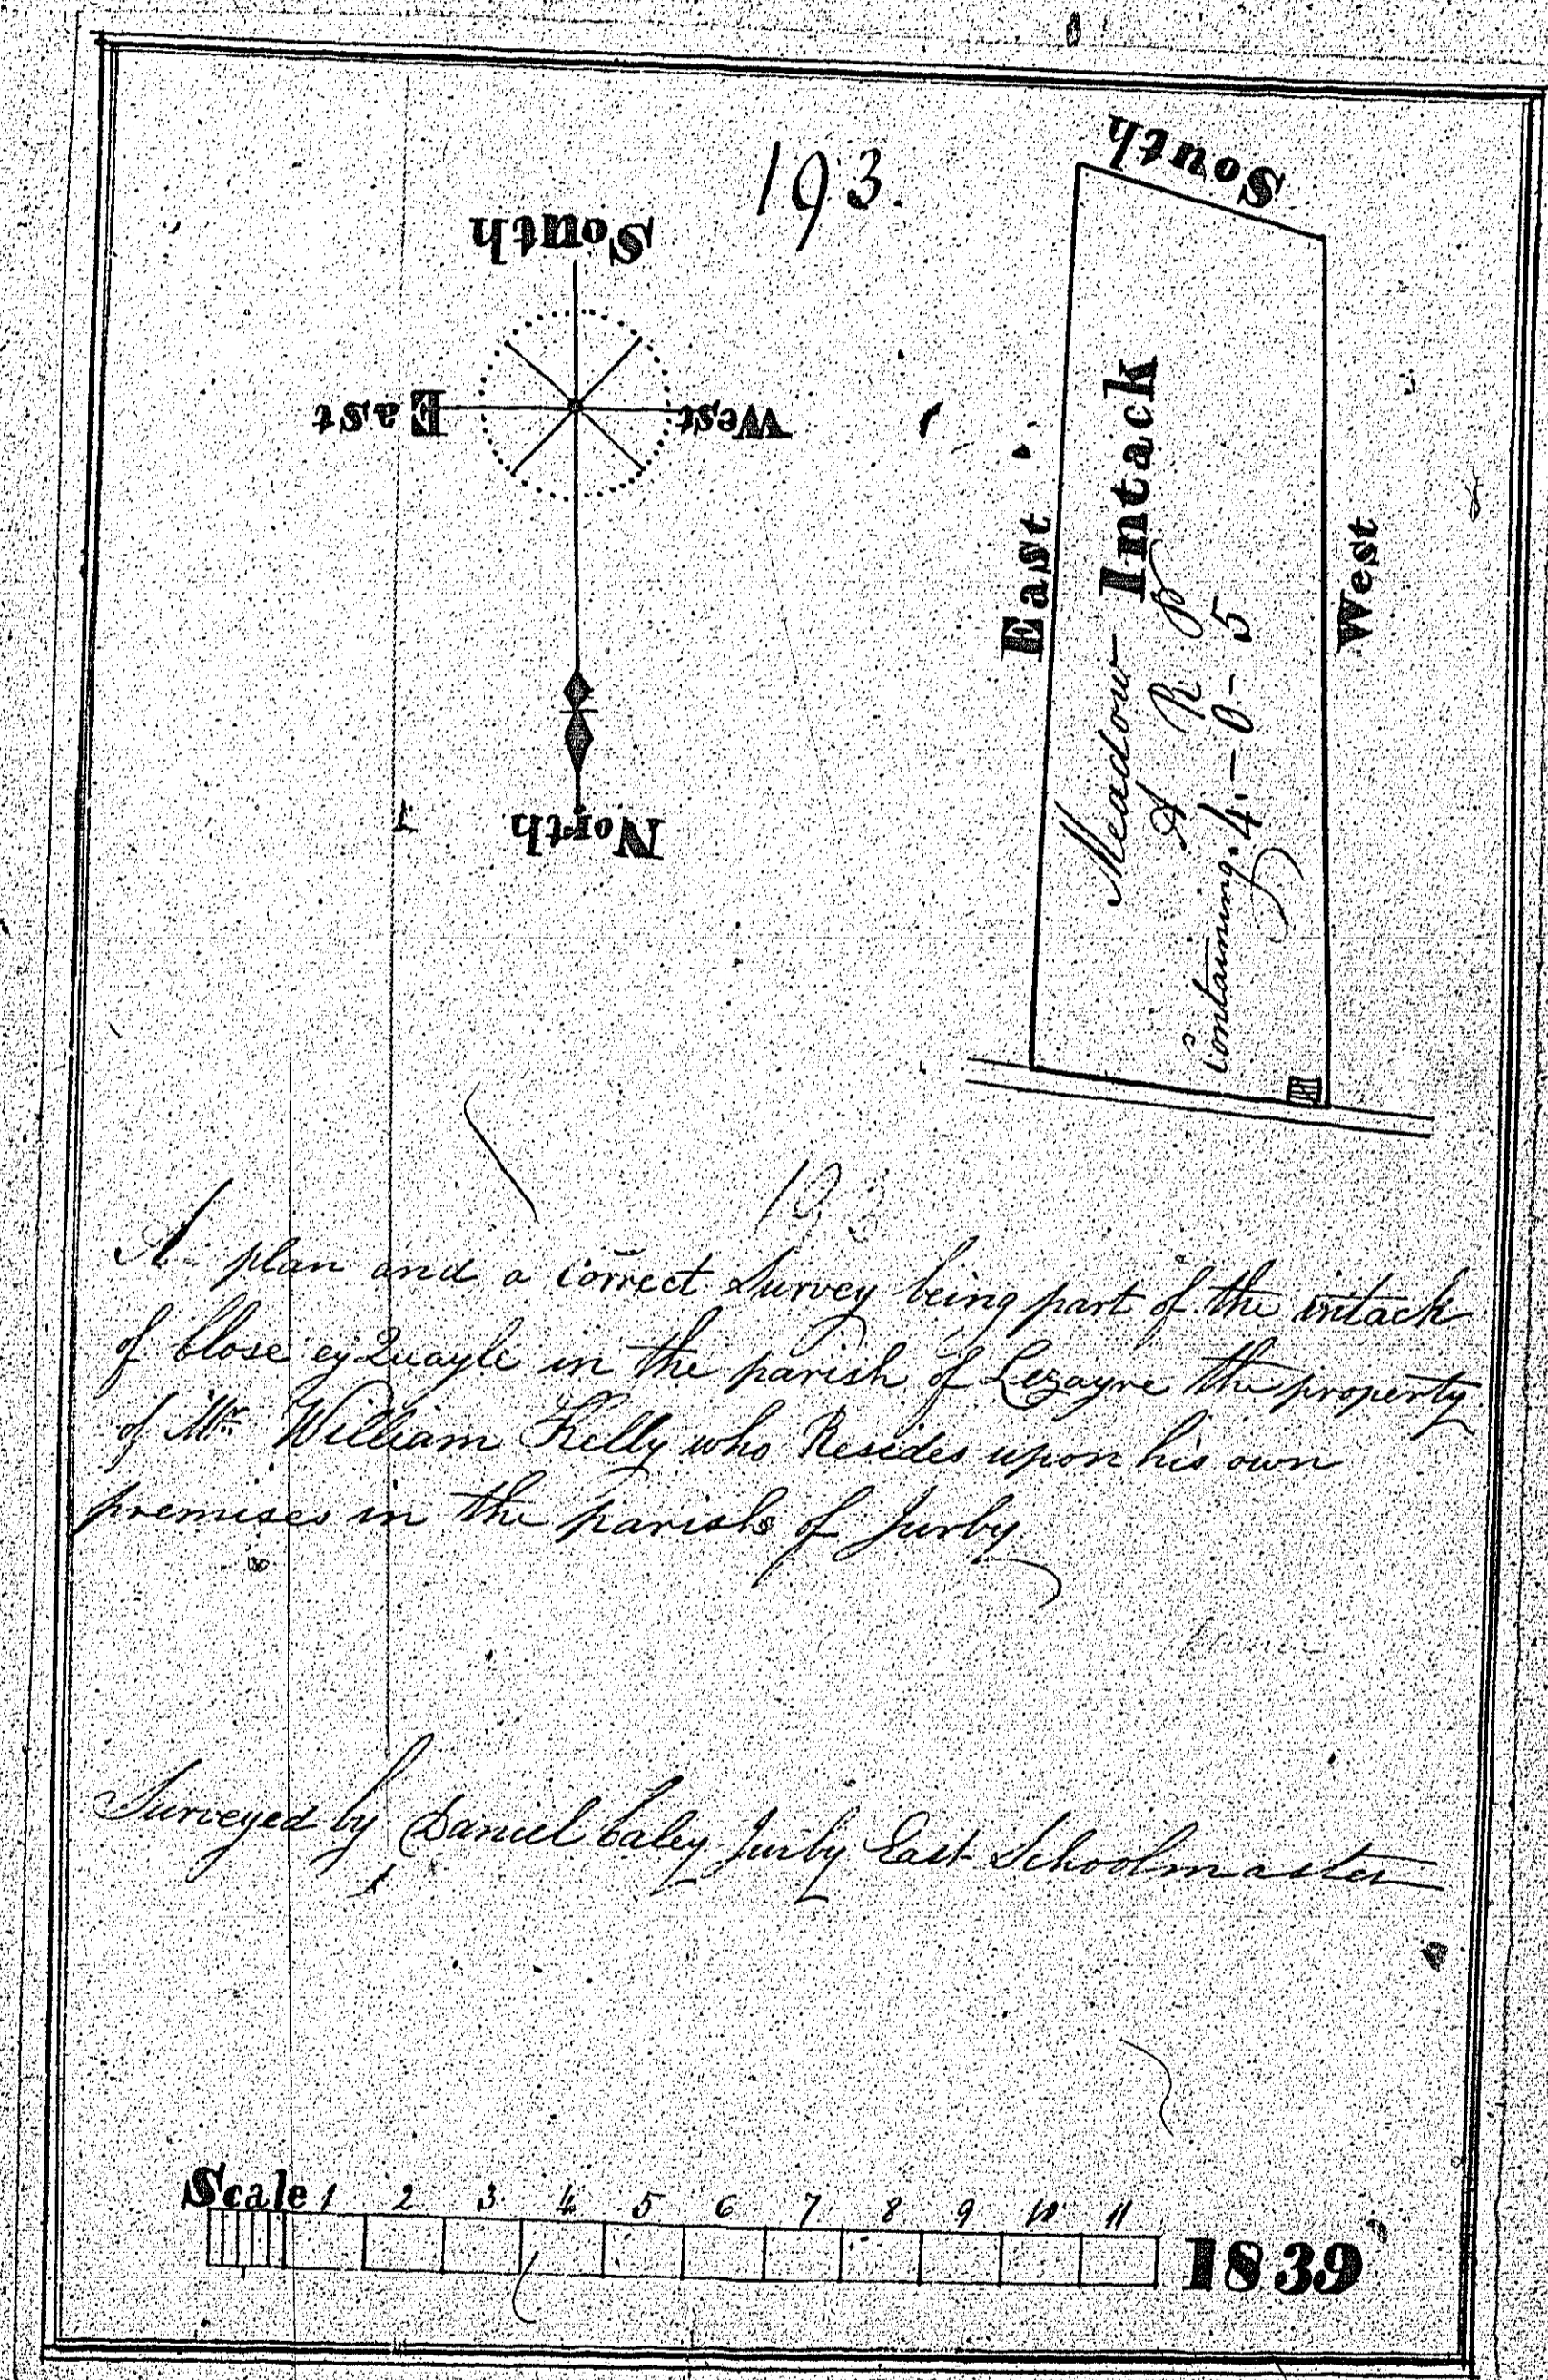

John Leare Sr & Junior