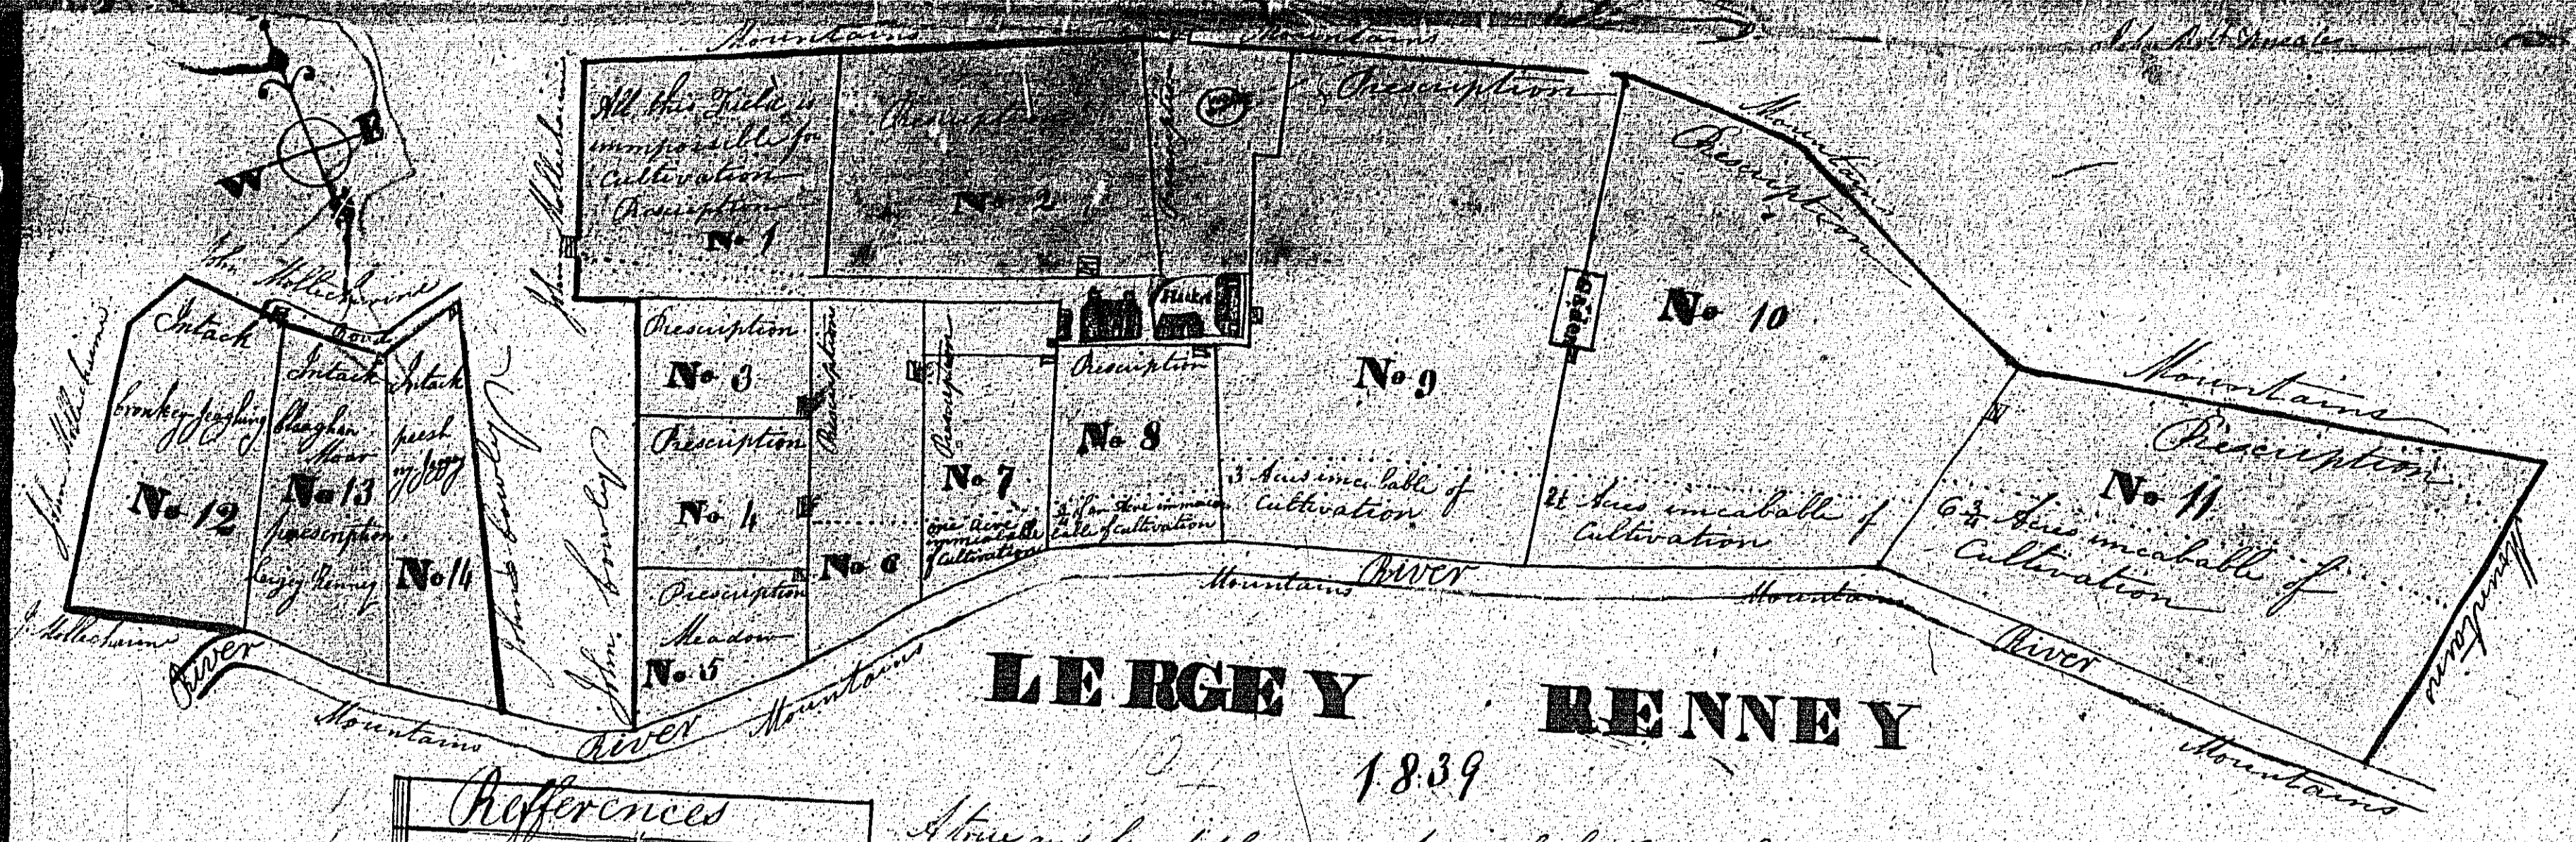

LEZAYRE RENNEY

1839

194

References			
	A	B	P
No 1	3	2	28
No 2	3	3	14
No 3	1	1	20
No 4	1	1	20
No 5	1	3	50
No 6	2	3	50
No 7	1	3	50
No 8	1	3	50
No 9	10	0	8
No 10	10	0	20
No 11	9	3	36
No 12	3	2	80
No 13	2	2	25
No 14	2	0	32
Roads and Easements contain	56	3	3
Acres	59	2	33

A true and level plan and survey of the Lezayre Renney Prescription in the parish of Lezayre the whole of the Lezayre Renney being Intack belonging to Thomas Kelly. There are 18 Acres and 28 perches of the Lezayre Renney incapable of Cultivation including Roads and Easements. The Lezayre Renney is a hilly ground therefore it is surveyed by the Horizontal plane. Surveyed by Samuel Saly Junr; East Measuror. And great care has been taken by me to have this plan correct.

ISLE OF MAN GOVERNMENT: GENERAL REGISTRY
TITHE PLANS: PARISH OF LEZAYRE

Original coloured

1:30