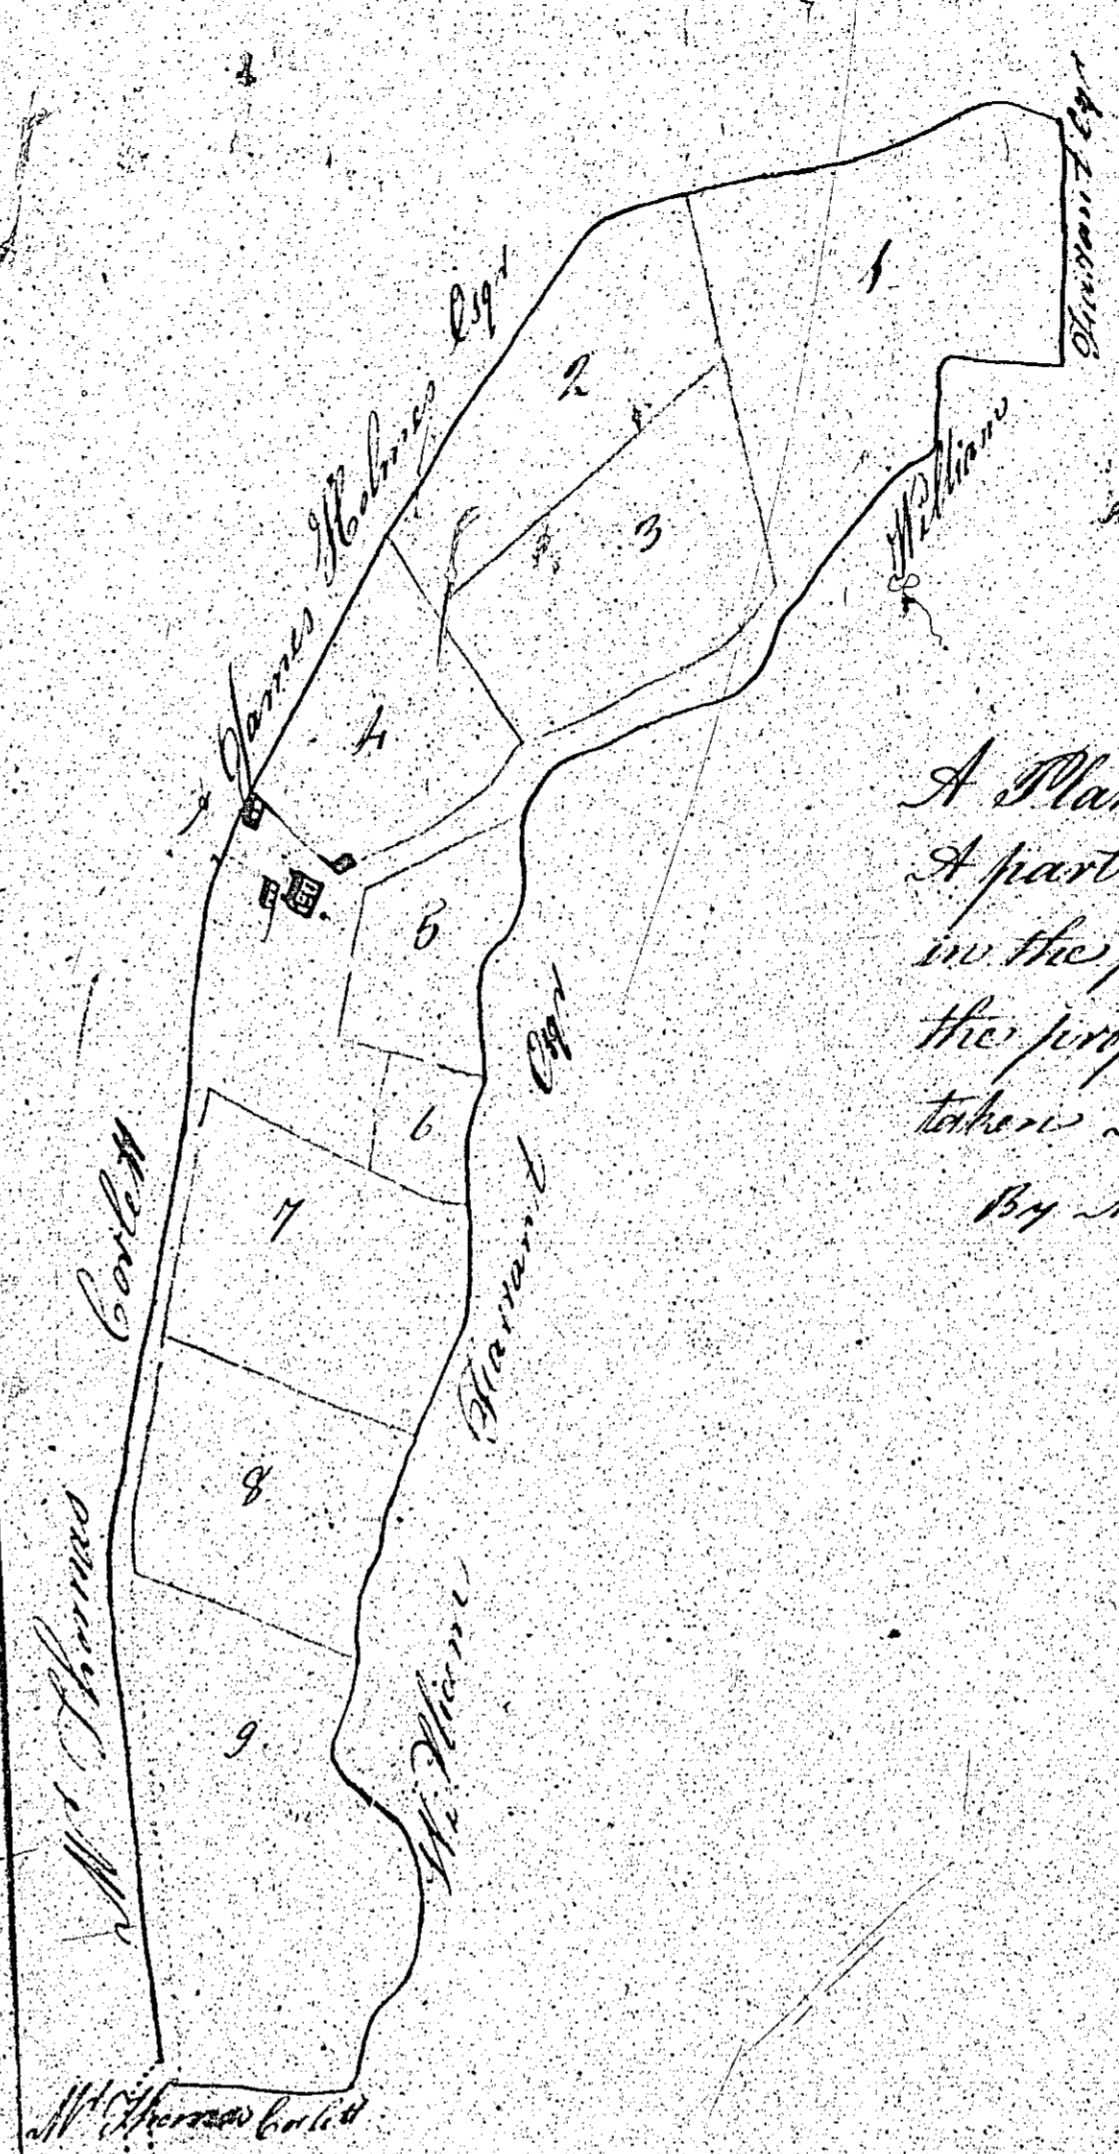

5
A Plan and survey of parcel
of Sitach called the Wodgagh
in the parish of Geary 101
property of Thomas Wade
taken July 20th 1820 by Miss Morrish

101.

Contents
No. 1. 0.24
2. 0.3.28
Garden 0.0.21
Total 2.0.33

No. 101

The property of Mr. Wade

102.

A Plan and Survey of
 A part of Ballawbrin
 in the parishes of Turley
 the property of John Wade
 taken March 1836
 by John Hemish

Contents

	R.	A.	S.	P.
1-2	3	10		
2-1	1	28		
3-1	2	1		
4-1	0	36		
Head & Cottages	2	0		
5-0	2	34		
6-0	1	15		
7-1	3	19		
8-1	2	9		
9-3	0	15		
10-1	9	34		
Total	17	9	58	

A scale of 3 chains to an Inch

END OF VOLUME

T

P

3

E N D