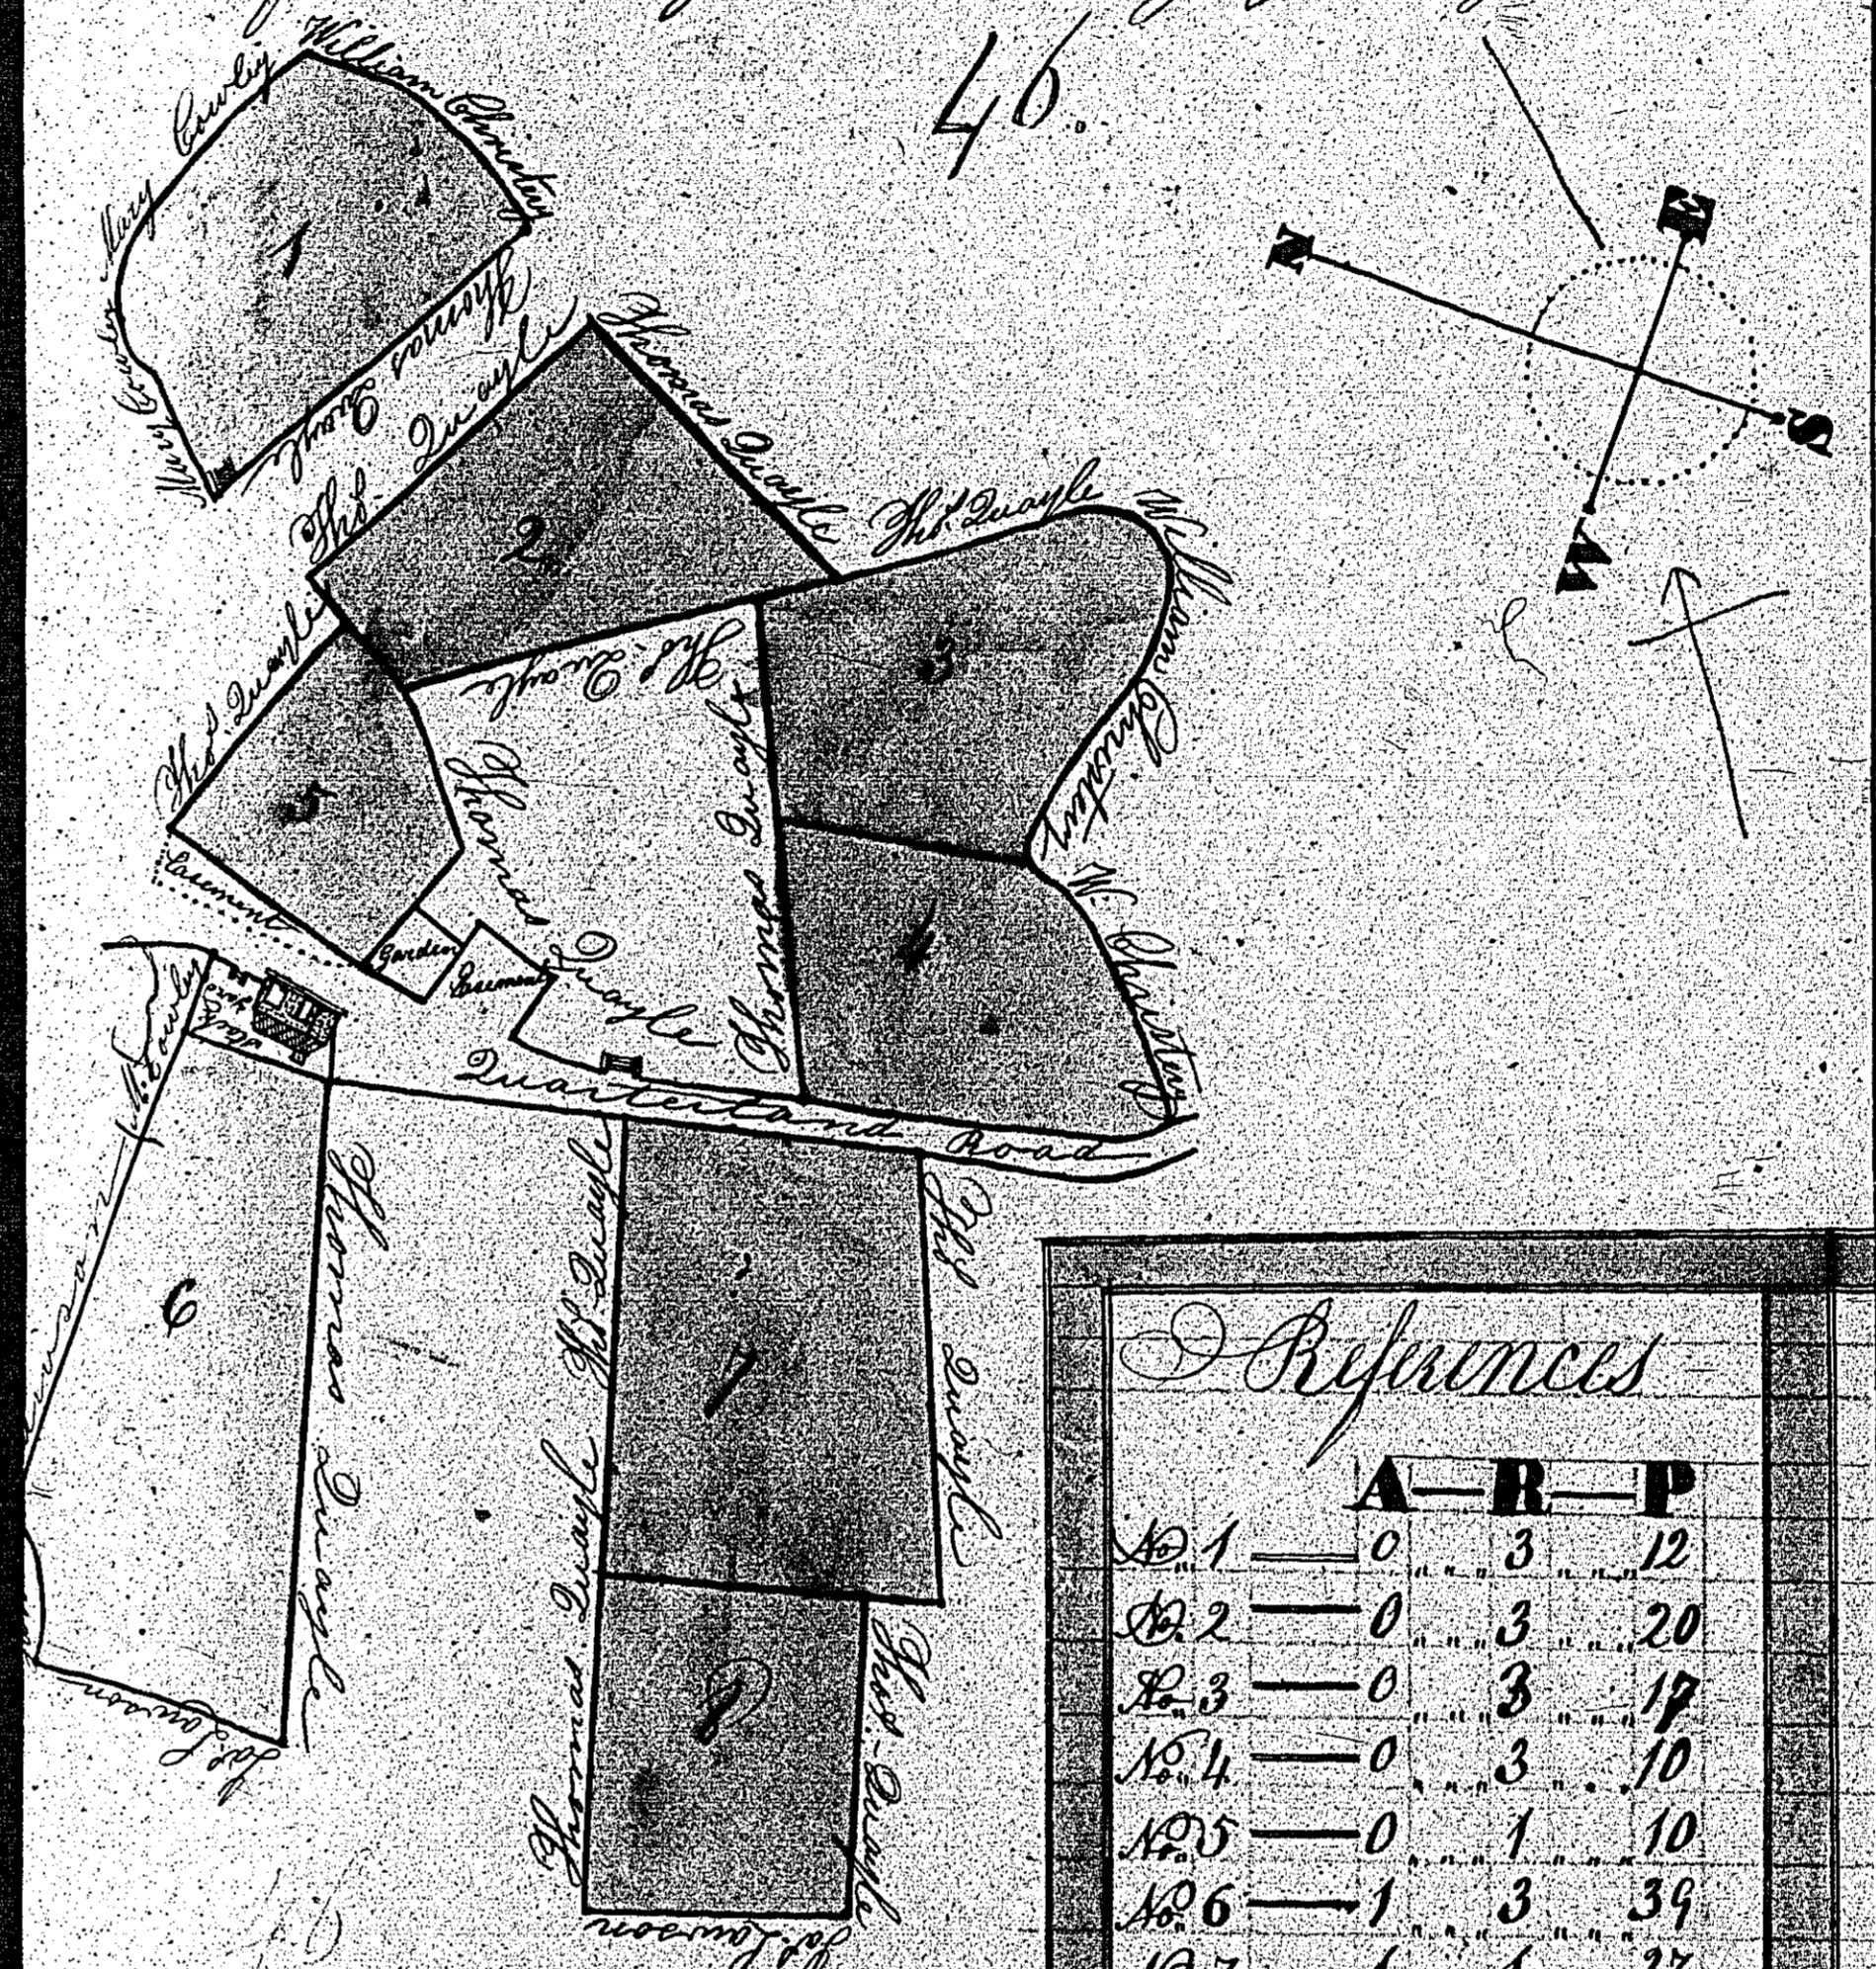

Plan of William Gill's Property July

46.

References

	A	R	P
No. 1	0	3	12
No. 2	0	3	20
No. 3	0	3	17
No. 4	0	3	10
No. 5	0	1	10
No. 6	1	3	39
No. 7	1	1	27
No. 8	0	3	13
Dimensions width and depth	7	3	28
Area	0	1	30
Area	8	0	20

A Plan and Survey Part  
of a Quarterland Called  
Thornewood in the Parish  
of Seaby the property  
of William Gill

Surveyed By  
Samuel Gally  
October 11-1840

of  
Plan & Survey  
No.