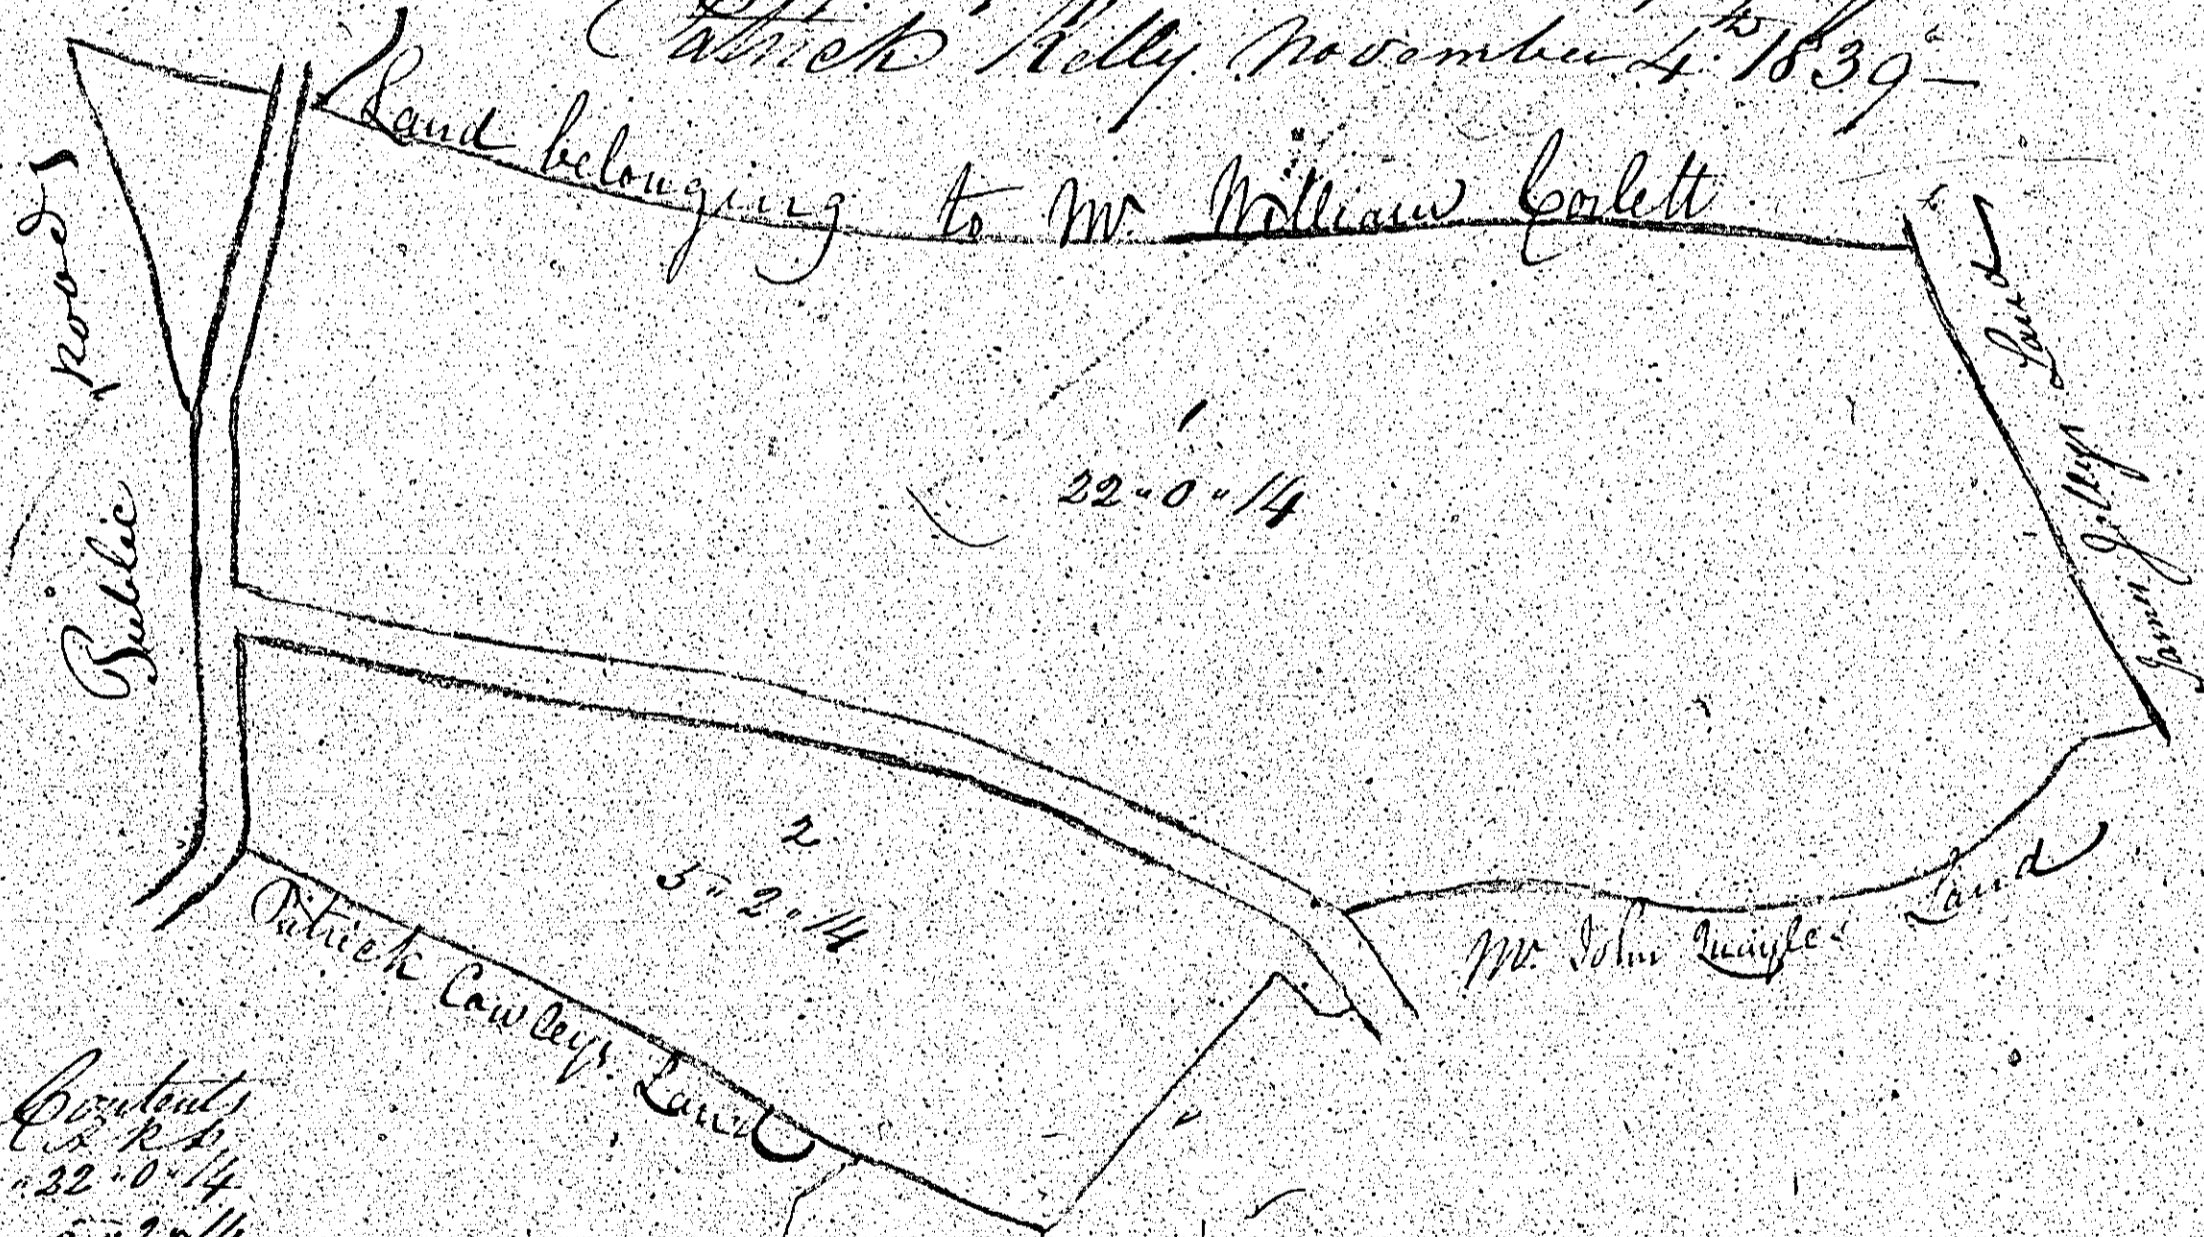

A Plan and Survey of Inlaid
Land in the Parish of German
the Property of Mr. John Kelly by
Patrick Kelly November 4. 1839

Contents
A 01. 22. 0. 14
5. 2. 14
Mill & Co. 22. 3. 10
0. 1. 18
Public Road 2. 5. 6
Total 33. 2. 21