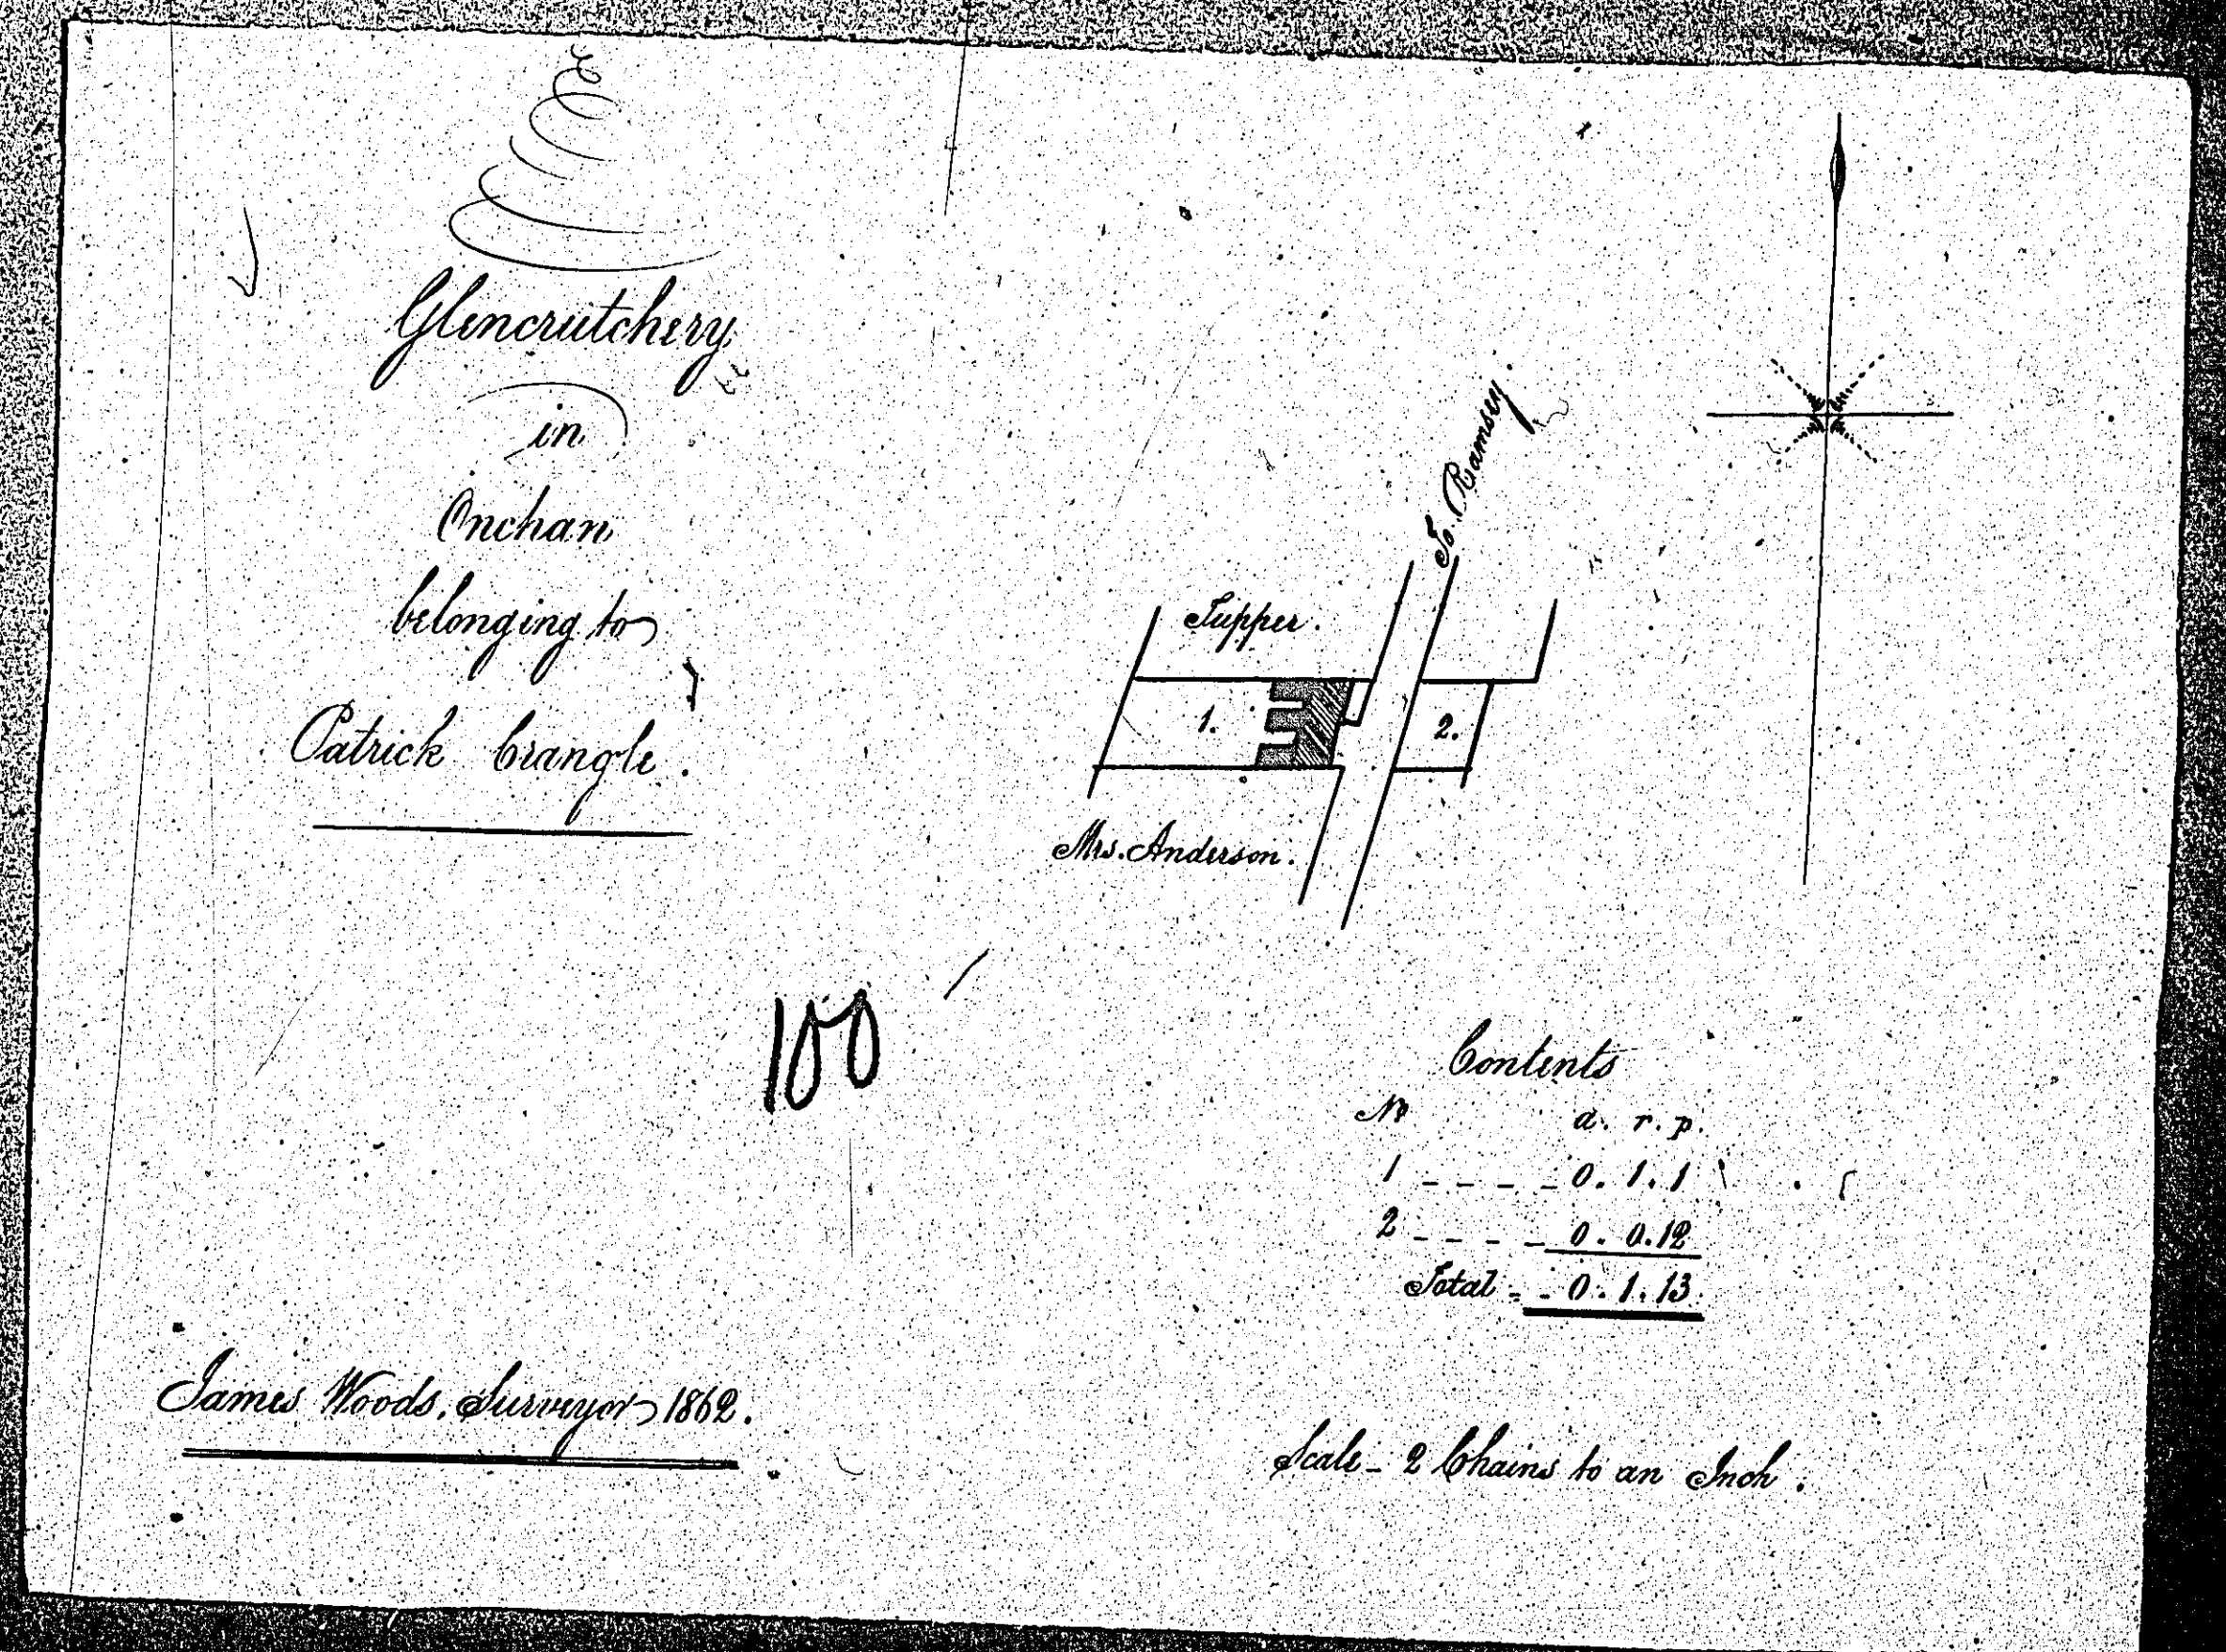

ISLE OF MAN GOVERNMENT: GENERAL REGISTRY

ASYLUM PLANS: PARISH OF ONCHAN

Originals monotone

1:23

ISLE OF MAN GOVERNMENT: GENERAL REGISTRY

ASYLUM PLANS: PARISH OF ONCHAN

Original monotone

1:23

Glencrofttery
Onchan
belonging to
Mrs. Sanderson.

Steel	0.2.10	0.2.10
0.2.10	0.2.10	0.2.10

to Army

Content 0.5.11

to be sent to an Inch

Mrs. Sanderson
1888

END OF VOLUME

NOTES

The plans have been filmed in their bound state

This will have caused some image distortion particularly where large plans go into the binding gutter and/or have been folded

Many of the larger plans are damaged

Where plans are coloured this has been noted; 'monochrome' indicates a single ink colour which may be black, brown or blue

START OF VOLUME

ISLE OF MAN GOVERNMENT: GENERAL REGISTRY.

ASYLUM PLANS: PARISH OF ONCHAN