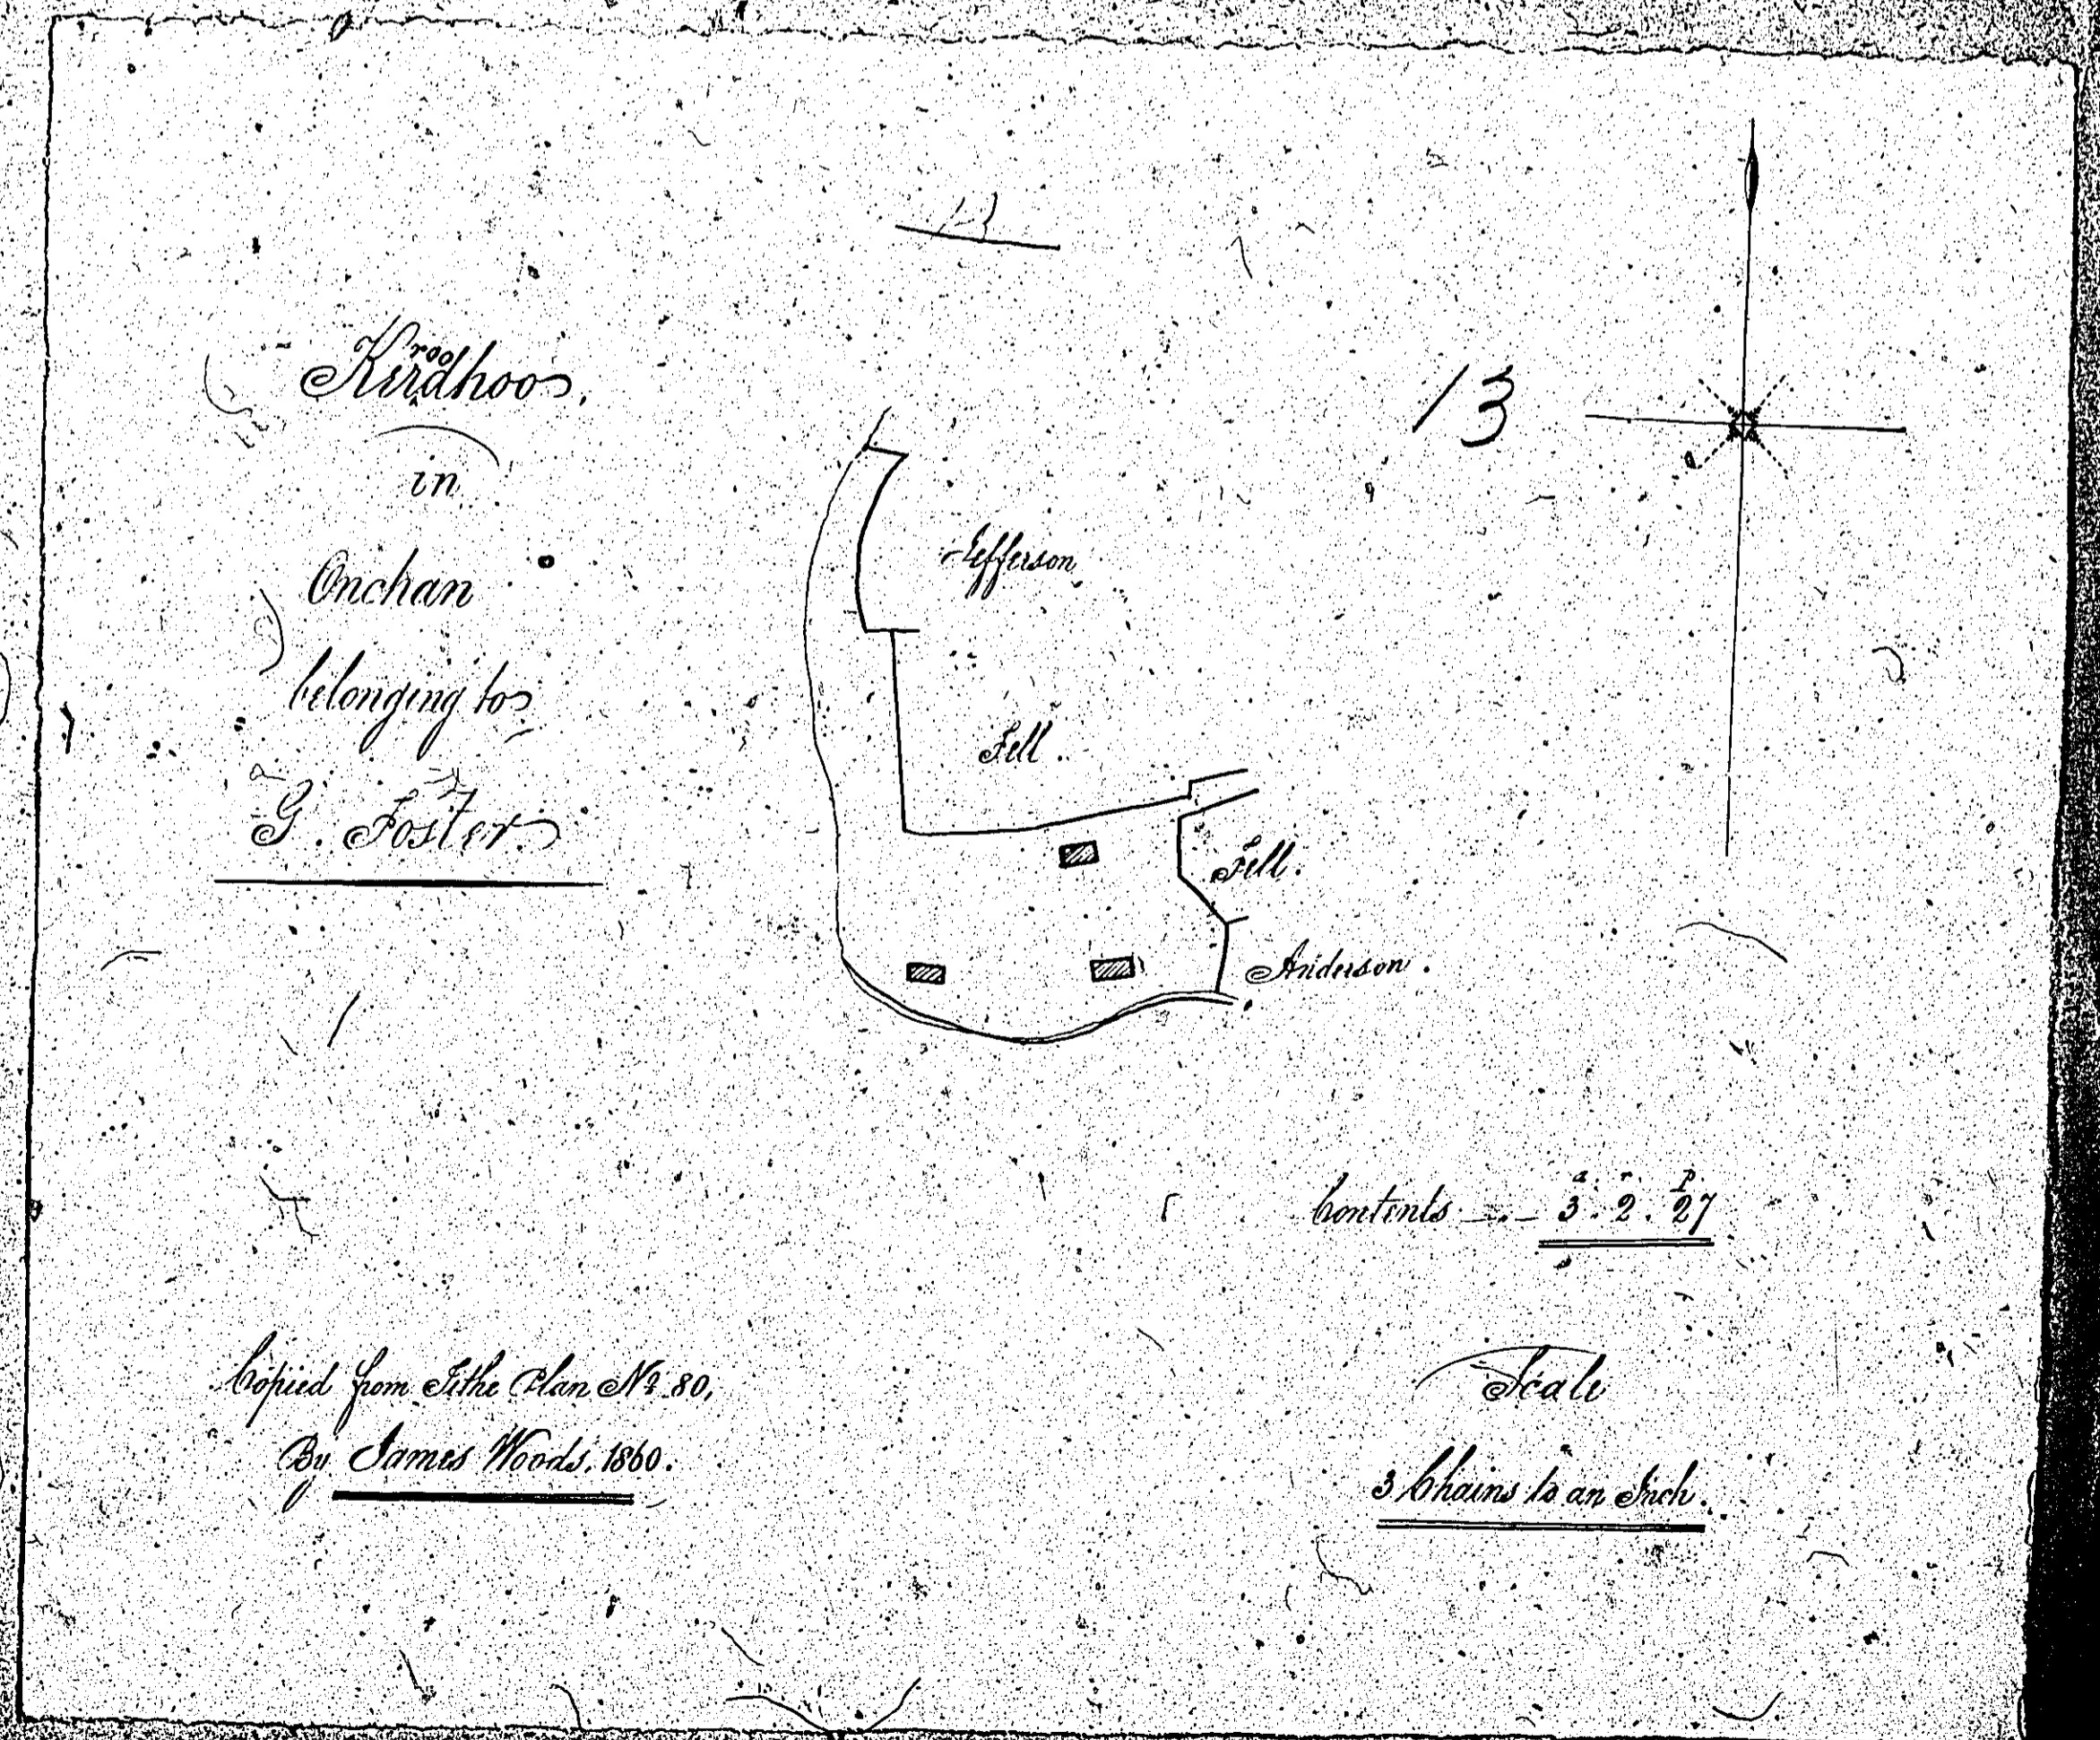

ISLE OF MAN GOVERNMENT: GENERAL REGISTRY

ASYLUM PLANS: PARISH OF ONCHAN

Originals monotone

1:23

ISLE OF MAN GOVERNMENT: GENERAL REGISTRY

ASYLUM PLANS: PARISH OF ONCHAN

Originals monotone

1:23

ISLE OF MAN GOVERNMENT: GENERAL REGISTRY

ASYLUM PLANS: PARISH OF ONCHAN

1:23

- 16 Original coloured (decorative)
- 17 Original monotone

ISLE OF MAN GOVERNMENT: GENERAL REGISTRY

ASYLUM PLANS: PARISH OF ONCHAN