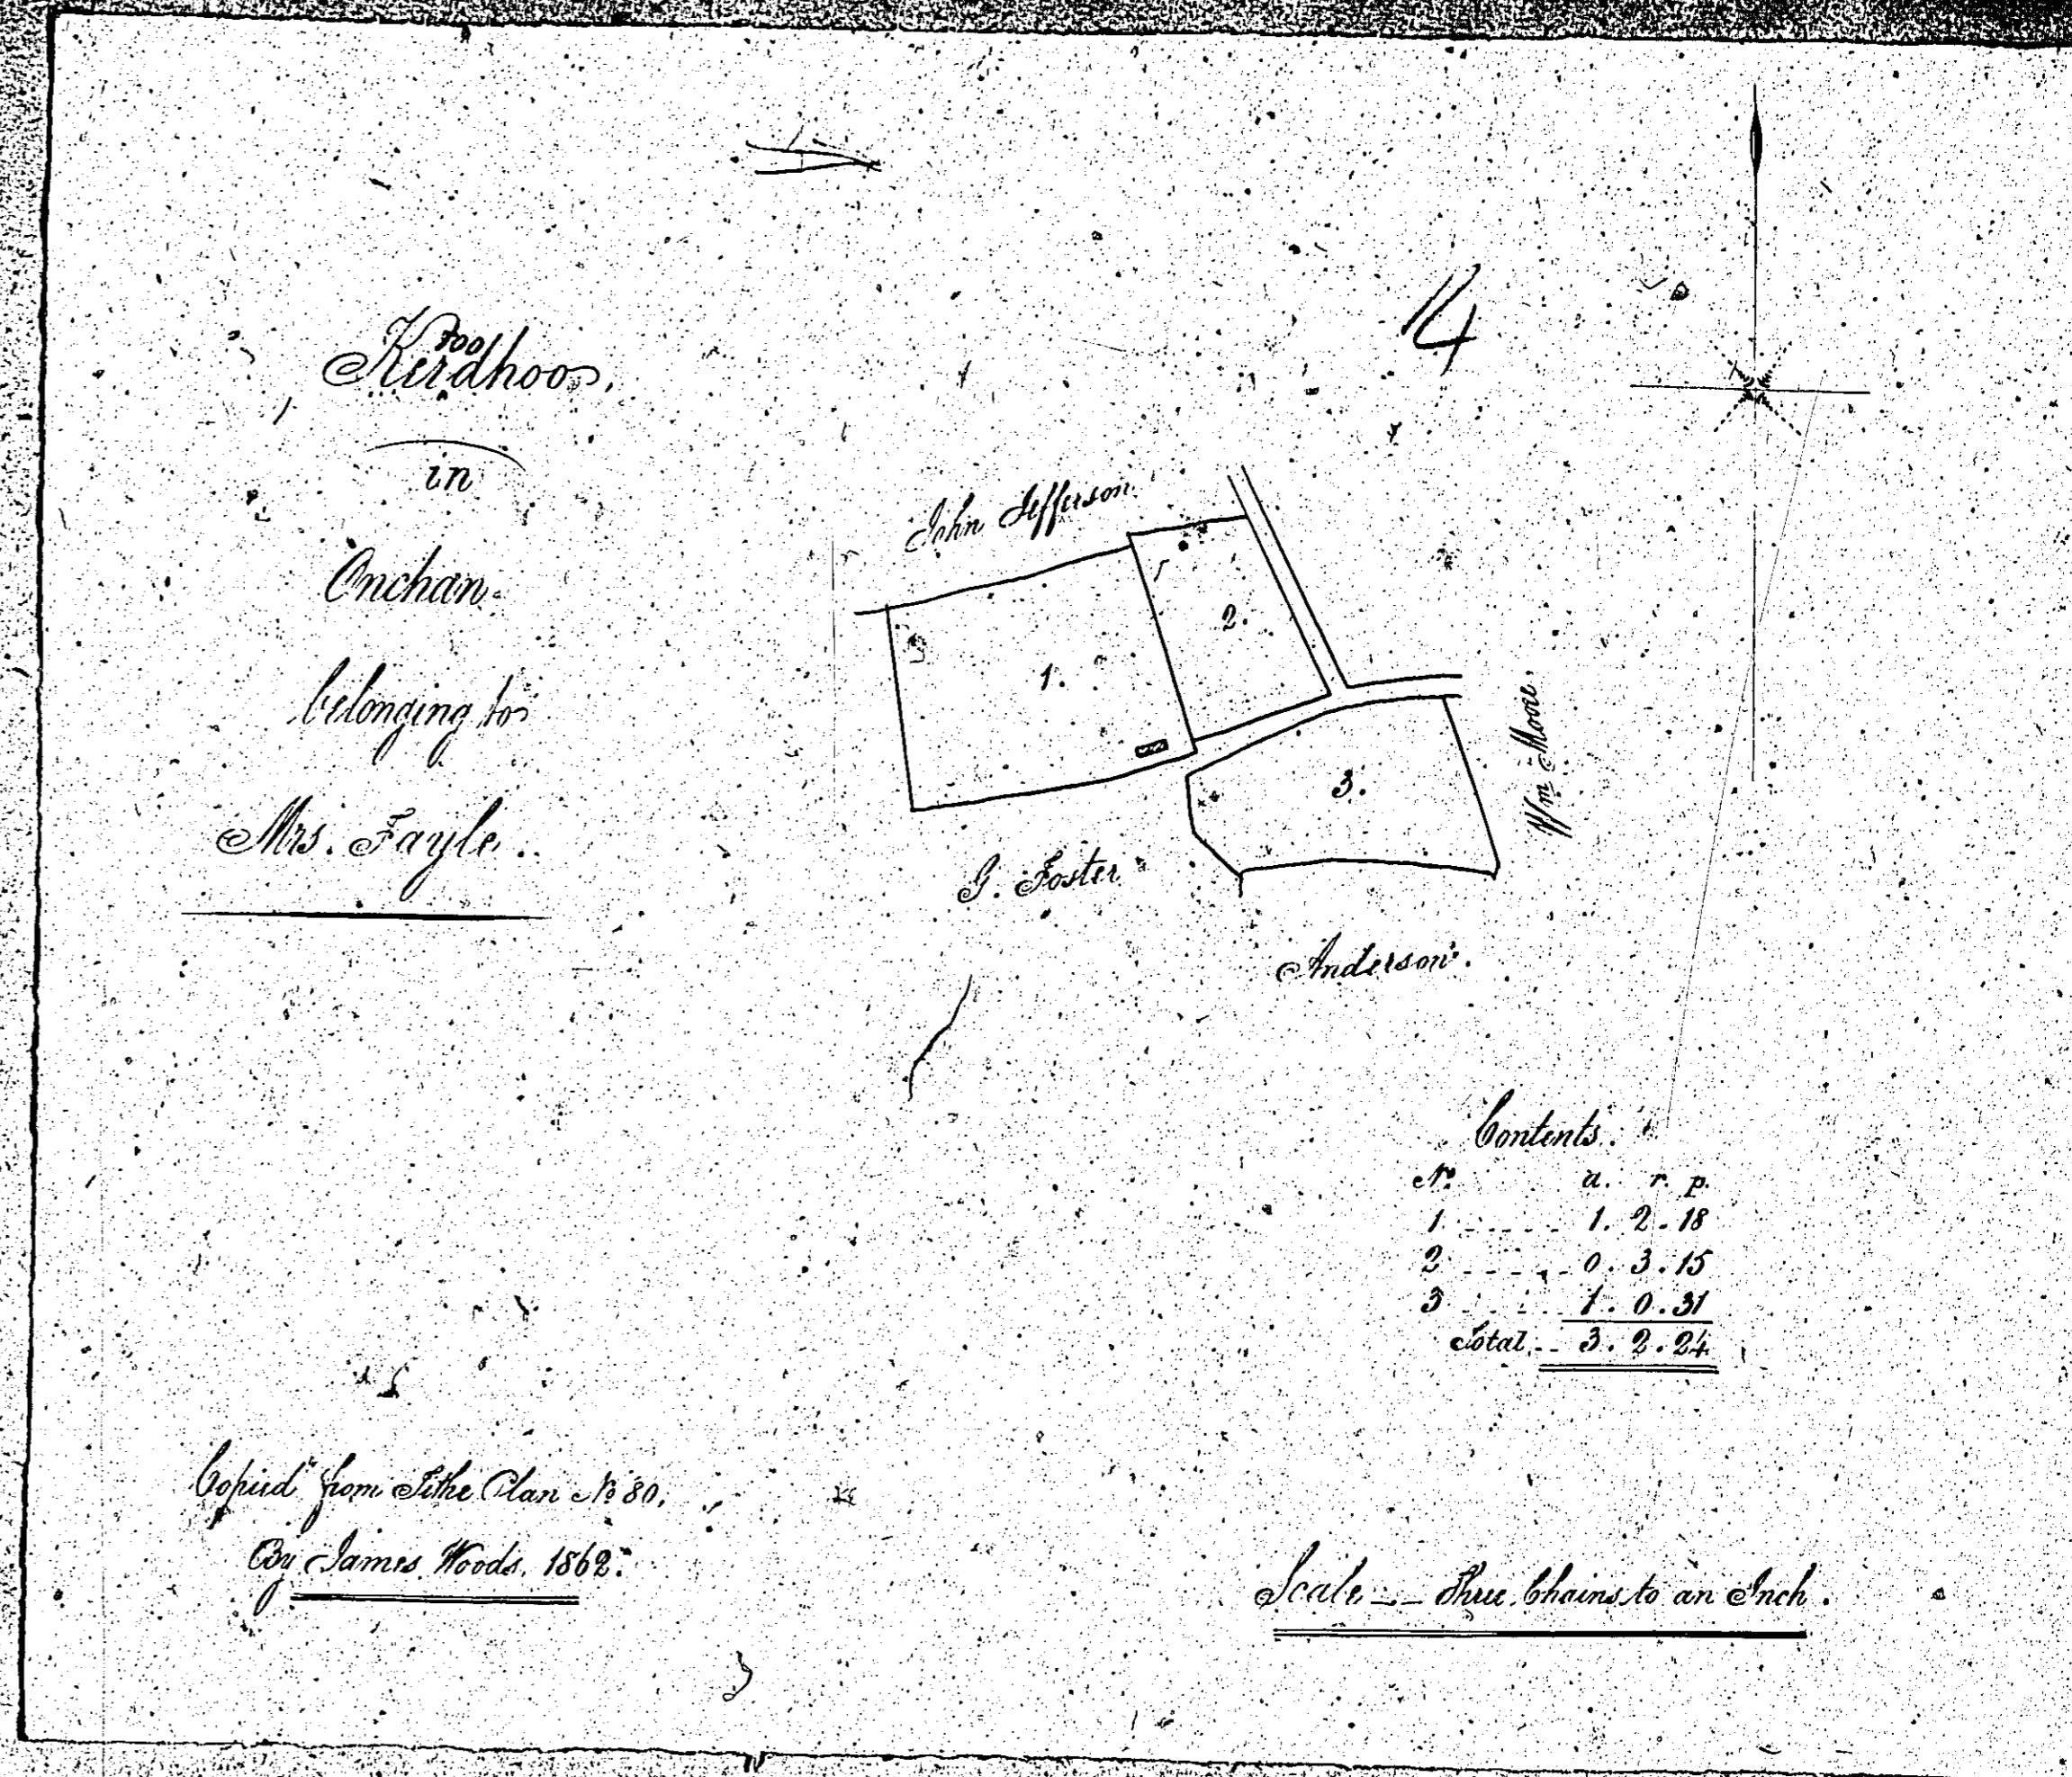

ISLE OF MAN GOVERNMENT: GENERAL REGISTRY

ASYLUM PLANS: PARISH OF ONCHAN

Originals monotone

1:23

ISLE OF MAN GOVERNMENT: GENERAL REGISTRY

ASYLUM PLANS: PARISH OF ONCHAN

Originals monotone

1:23

ISLE OF MAN GOVERNMENT: GENERAL REGISTRY

ASYLUM PLANS: PARISH OF ONCHAN

1:23

- 16 Original coloured (decorative)
- 17 Original monotone

ISLE OF MAN GOVERNMENT: GENERAL REGISTRY

ASYLUM PLANS: PARISH OF ONCHAN