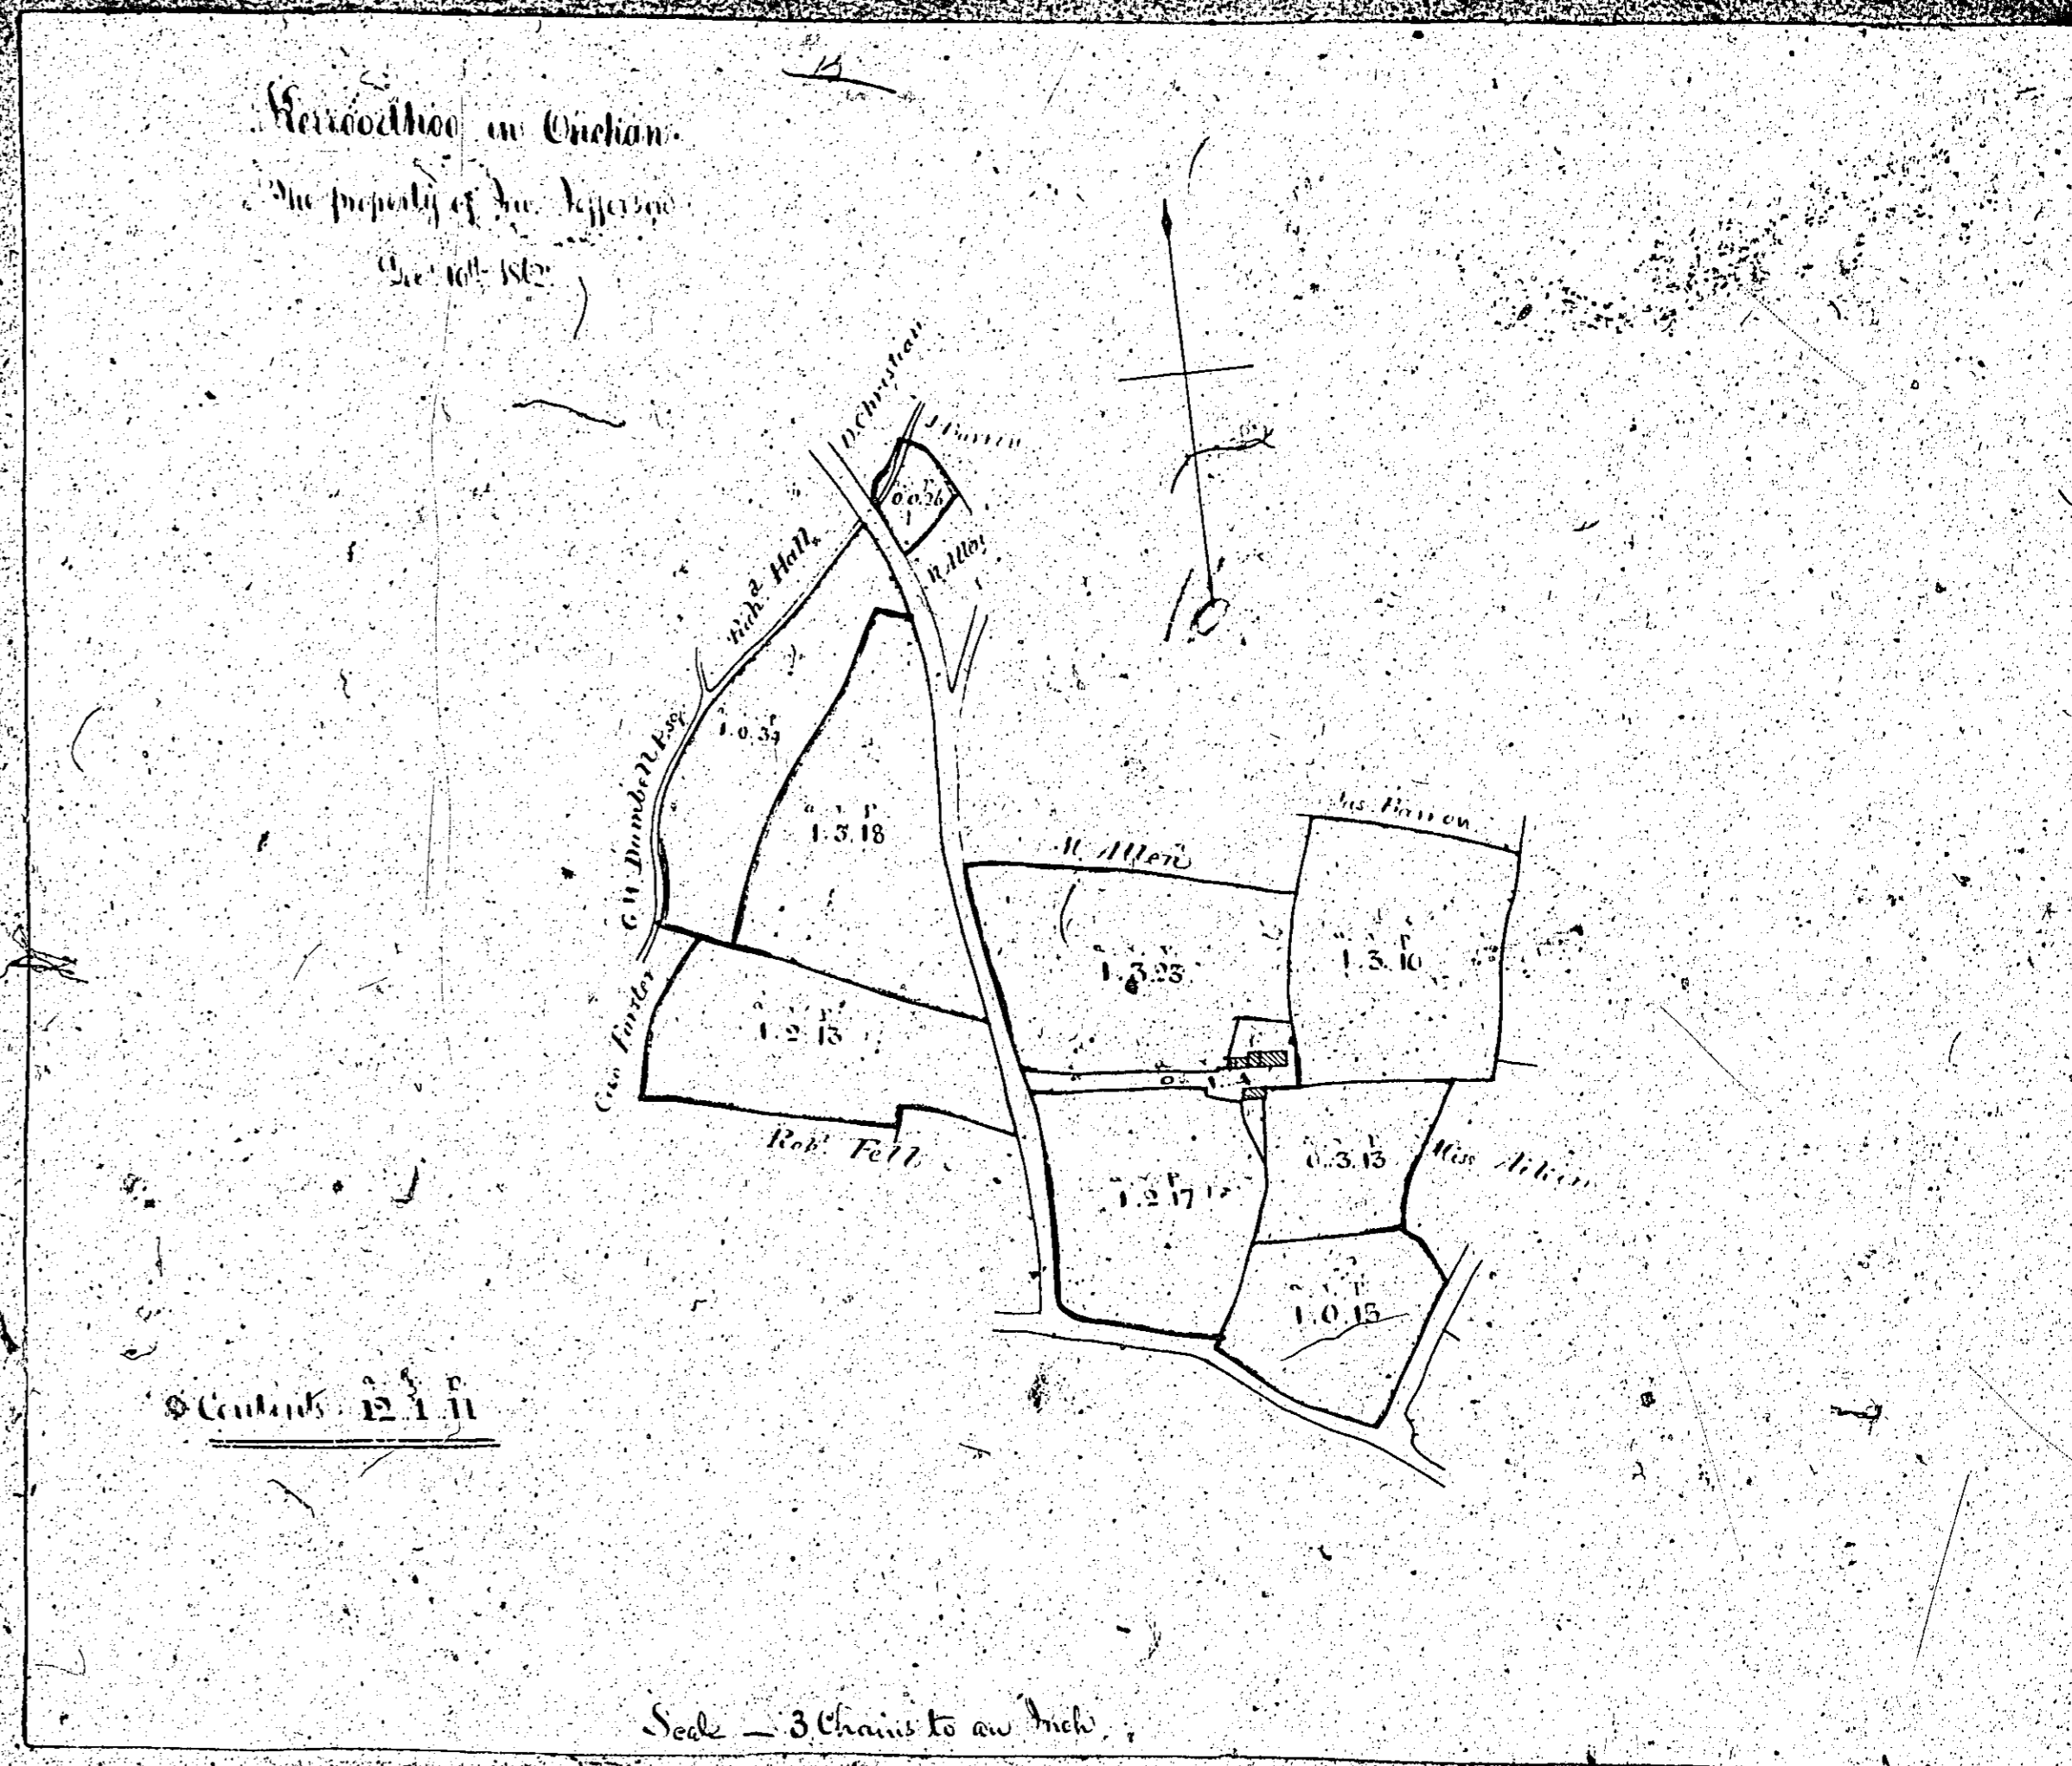

ISLE OF MAN GOVERNMENT: GENERAL REGISTRY

ASYLUM PLANS: PARISH OF ONCHAN

Originals monotone

1:23

ISLE OF MAN GOVERNMENT: GENERAL REGISTRY

ASYLUM PLANS: PARISH OF ONCHAN

Originals monotone

1:23

ISLE OF MAN GOVERNMENT: GENERAL REGISTRY

ASYLUM PLANS: PARISH OF ONCHAN

1:23

- 16 Original coloured (decorative)
- 17 Original monotone

ISLE OF MAN GOVERNMENT: GENERAL REGISTRY

ASYLUM PLANS: PARISH OF ONCHAN