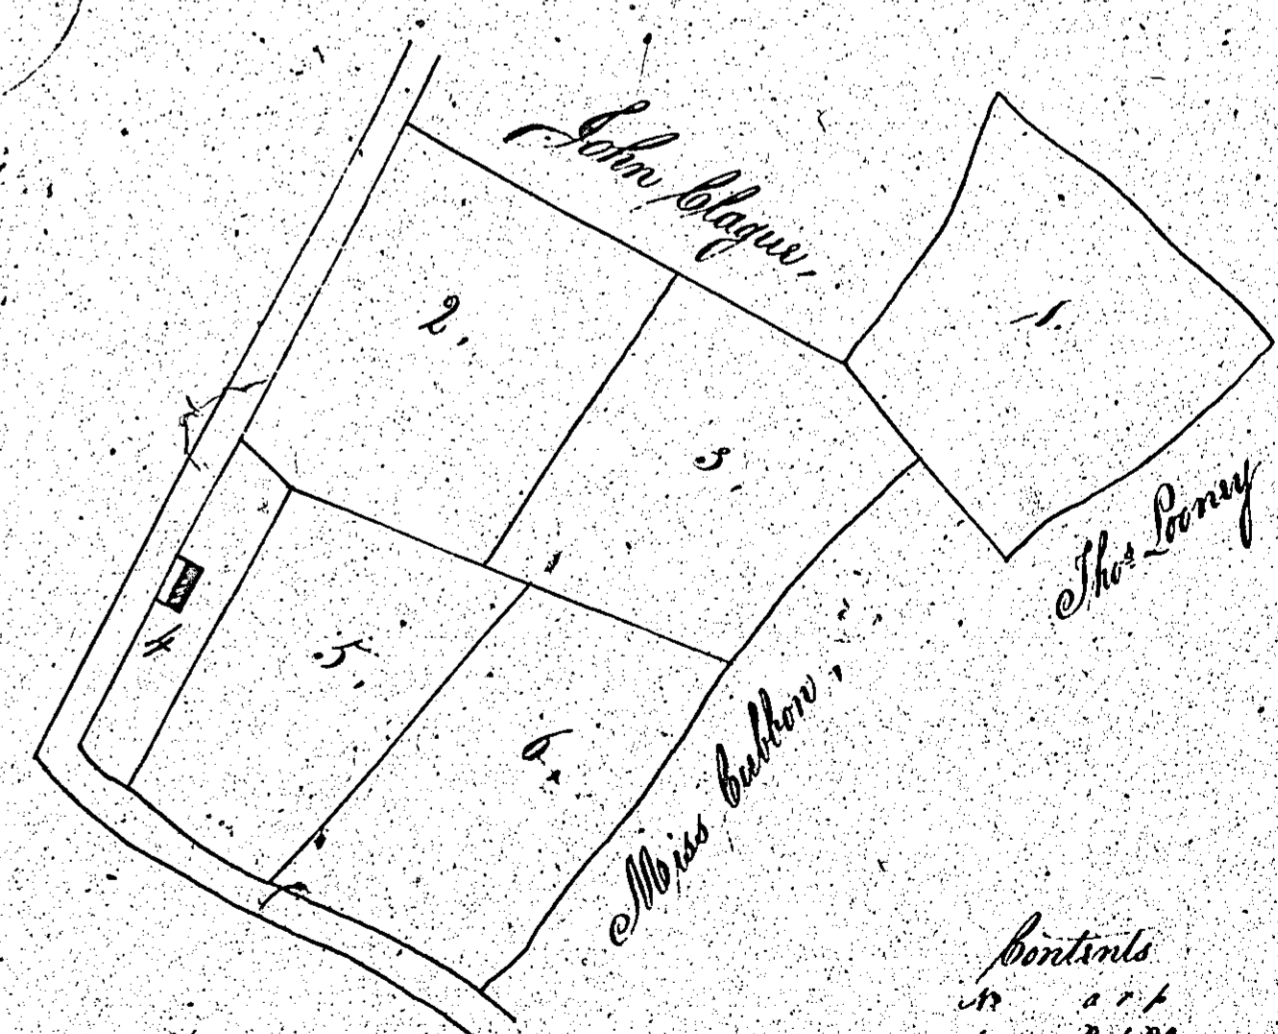

ISLE OF MAN GOVERNMENT: GENERAL REGISTRY
 ASYLUM PLANS: PARISH OF MAUGHOLD

Originals monotone

1:23

50/67
 John Loney's
 property in
 Maughold

Contents

No	a. r. p.
1	0. 2. 26
2	1. 0. 0
3	1. 2. 25
4	0. 3. 22
5	0. 2. 55
6	0. 3. 16
7	1. 1. 35
8	2. 0. 25
9	0. 1. 24
10	2. 2. 22
11	2. 2. 0
Total	14. 5. 21

Copied from Record Plans. 47 & 95.
 J. Woods, 1882.

Ballagilly
 in
 Maughold
 belonging
 to
 George Loney

43

Scale 3 Chains to an Inch.

Contents

No	a. r. p.
1	2. 1. 20
2	2. 1. 28
3	2. 0. 13
4	0. 2. 7
5	1. 3. 22
6	2. 0. 25
Total	14. 4. 55