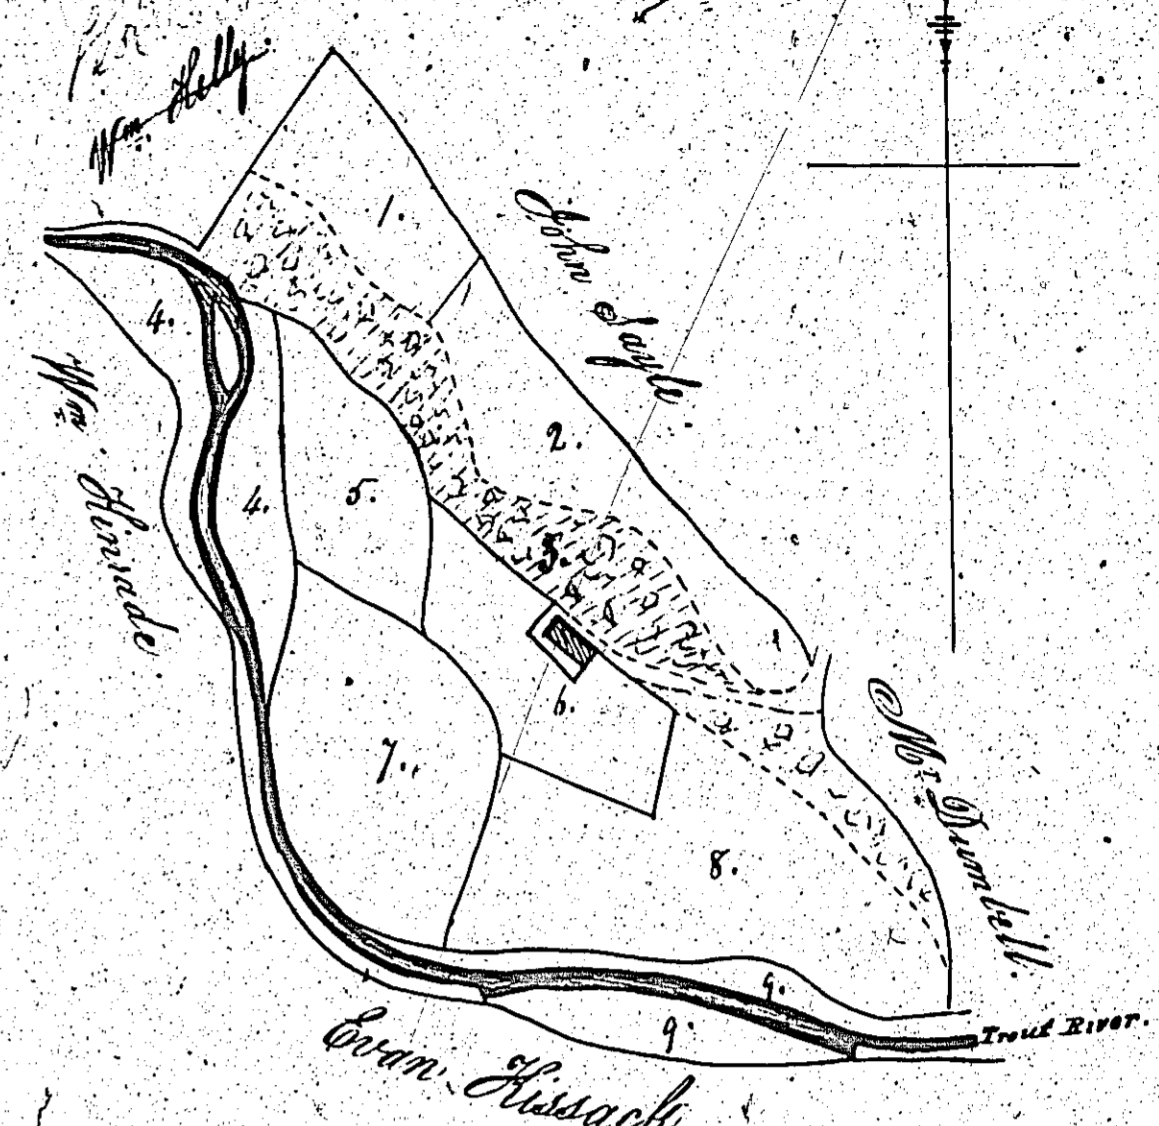

ISLE OF MAN GOVERNMENT: GENERAL REGISTRY
 ASYLUM PLANS: PARISH OF MAUGHOLD

Originals monotone

1:23

50/67
 John Loney's
 property in
 Maughold

Contents

No	a. r. p.
1	0. 2. 26
2	1. 0. 0
3	1. 2. 25
4	0. 3. 22
5	0. 2. 55
6	0. 3. 16
7	1. 1. 35
8	2. 0. 25
9	0. 1. 24
10	2. 2. 22
11	2. 2. 0
Total	14. 5. 21

Copied from Record Plans. 47 & 95.
 J. Woods, 1882.

Ballagilly
 in
 Maughold
 belonging
 to
 George Loney

43

Scale 3 Chains to an Inch.

Contents

No	a. r. p.
1	2. 1. 20
2	2. 1. 28
3	2. 0. 13
4	0. 2. 7
5	1. 3. 22
6	2. 0. 25
Total	14. 4. 55