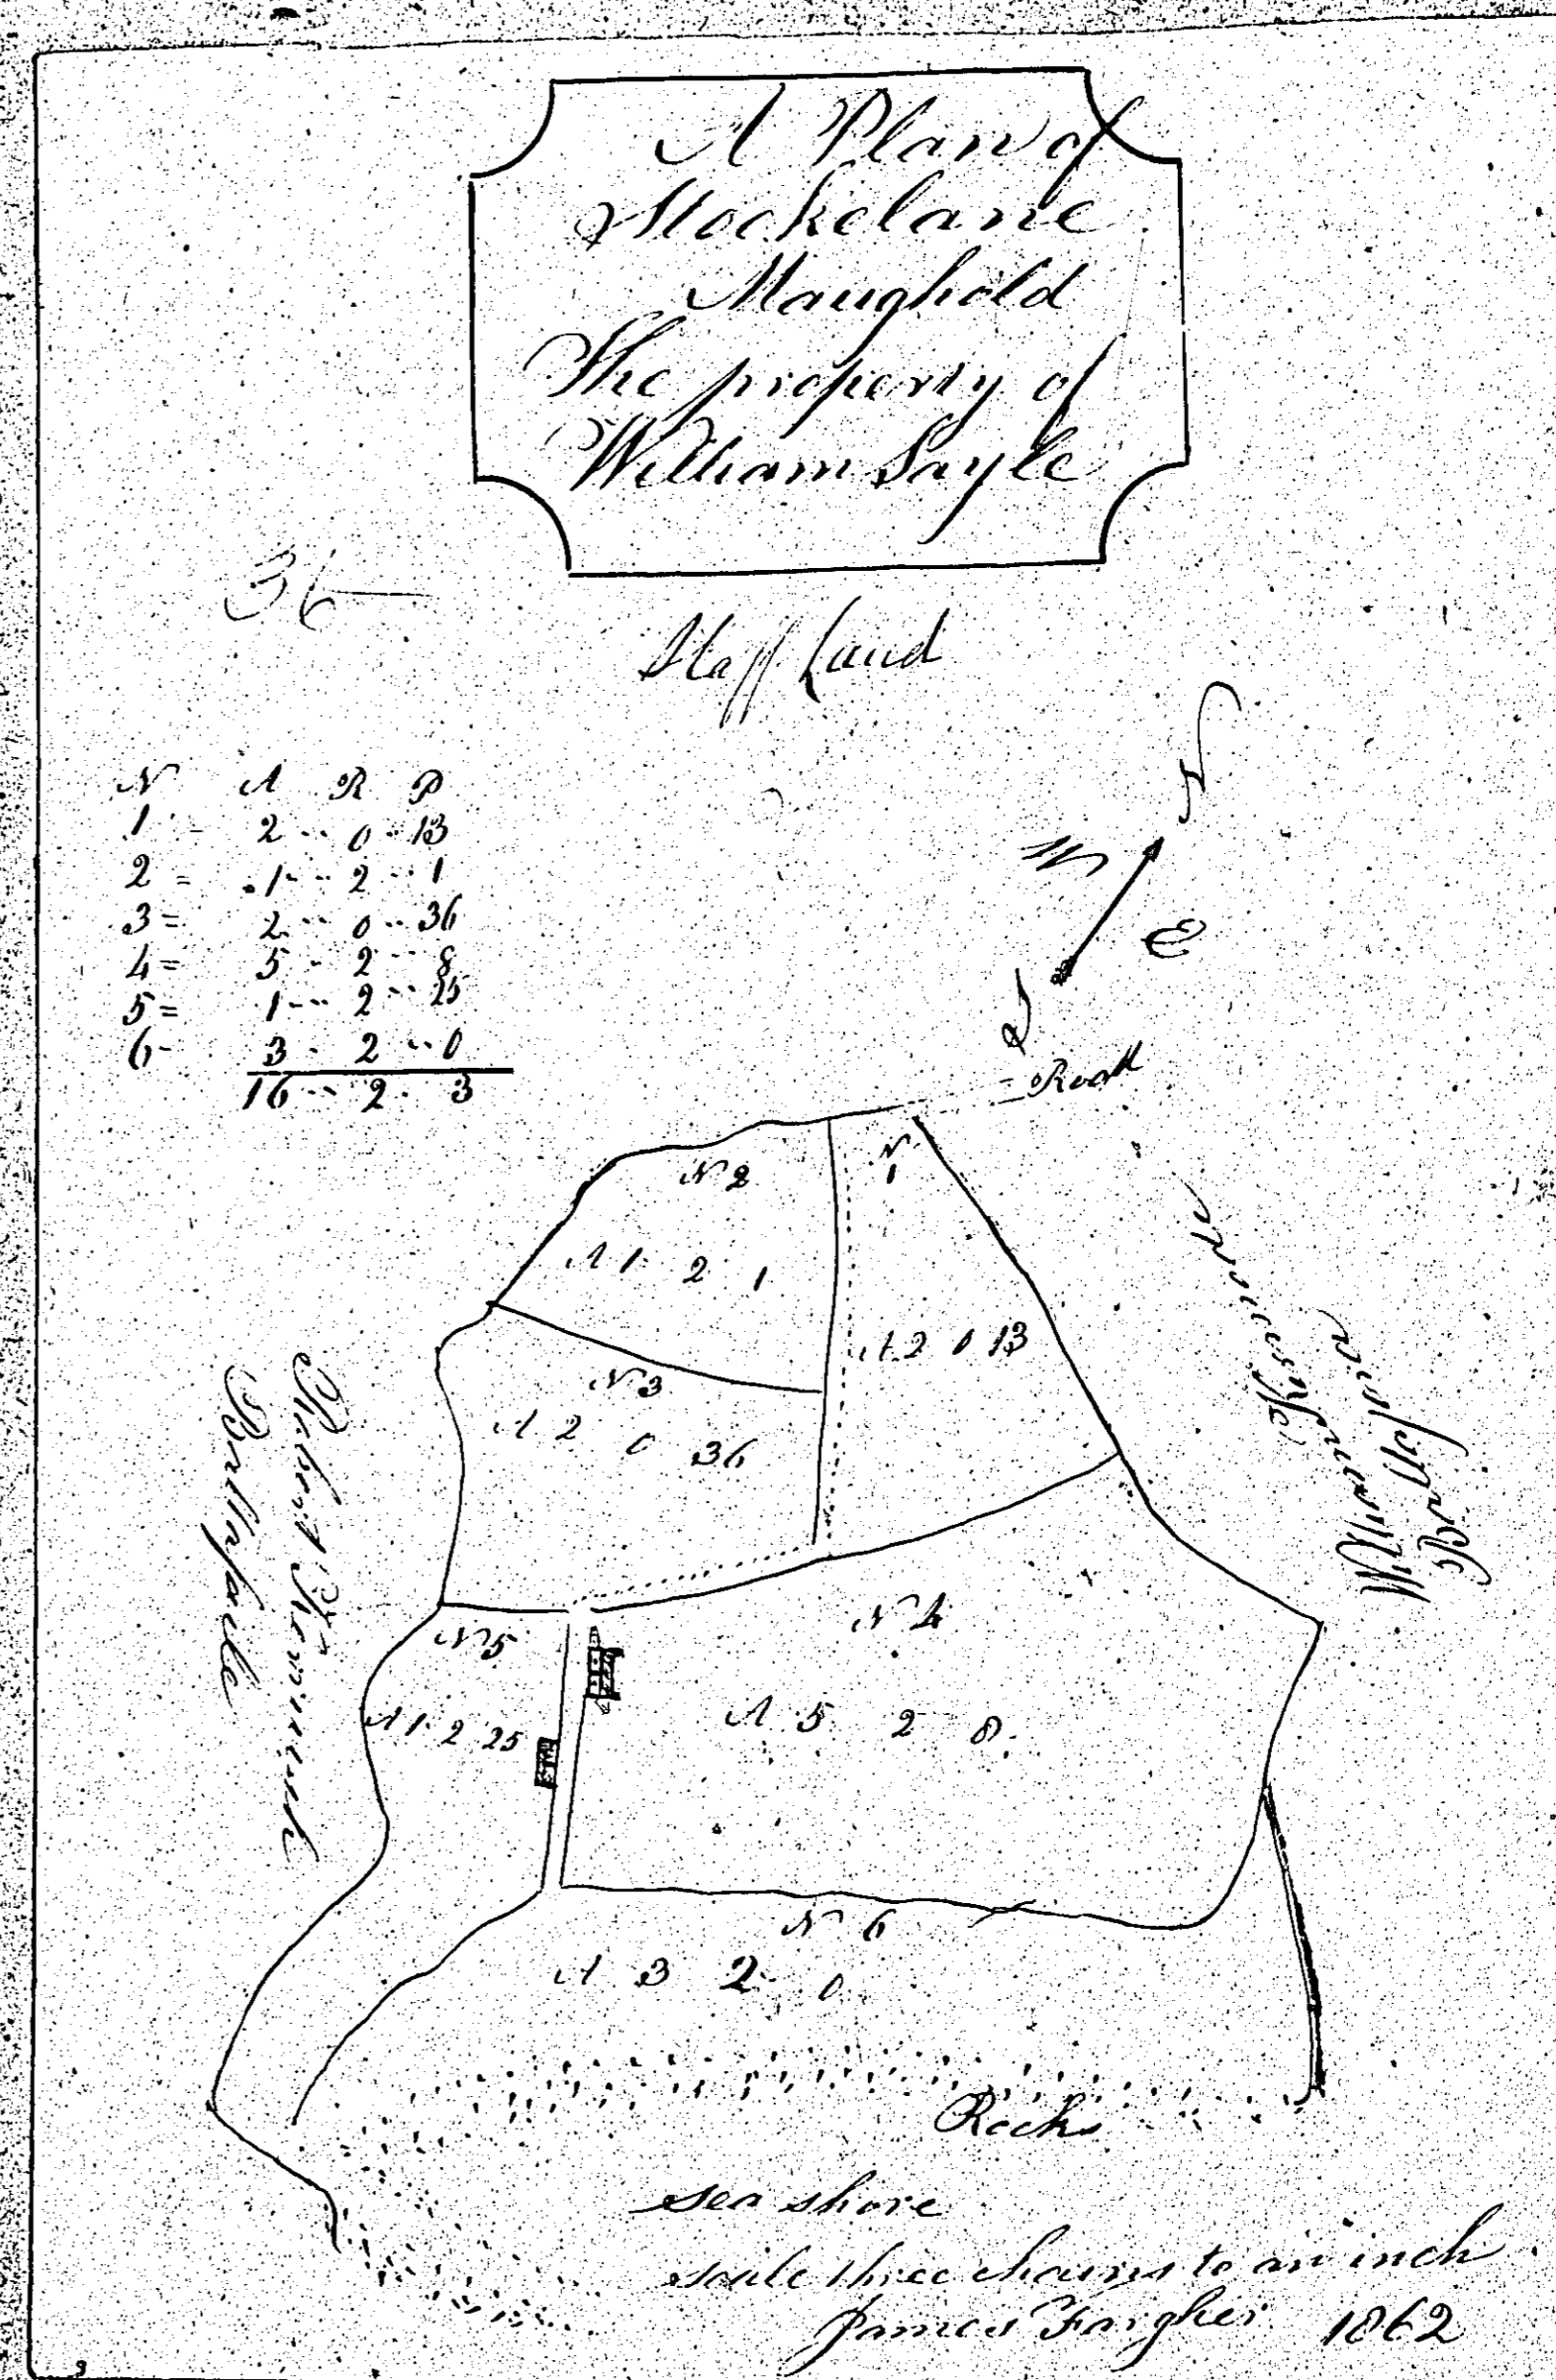

1:23

ISLE OF MAN GOVERNMENT: GENERAL REGISTRY

ASYLUM PLANS: PARISH OF MAUGHOLD

Original coloured

1:23

96
 Ballafayle
 Balleannett
 Maughold
 Belonging to
 G. W. Dumbell, Esq.

Contents.

| | |
|--------------|------------------|
| 1 | 2. 2. 13 |
| 2 | 5. 0. 1 |
| 3 | 5. 1. 29 |
| 4 | 3. 0. 1 |
| 5 | 5. 2. 1 |
| 6 | 0. 2. 2 |
| 7 | 14. 1. 24 |
| 8 | 7. 0. 5 |
| 9 | 12. 0. 3 |
| 10 | 6. 2. 26 |
| 11 | 2. 0. 13 |
| 12 | 6. 1. 0 |
| 13 | 6. 0. 18 |
| 14 | 1. 3. 25 |
| 15 | 1. 1. 27 |
| 16 | 1. 3. 36 |
| 17 | 6. 0. 34 |
| Sarrens | 1. 0. 3 |
| Plantation | 0. 1. 17 |
| Yards | 0. 5. 1 |
| Roads | 1. 2. 0 |
| Total | 115. 3. 6 |

Scale of 3 Chains to an Inch.

Copied from the plan of 1864
 W. W. 1862

END OF VOLUME