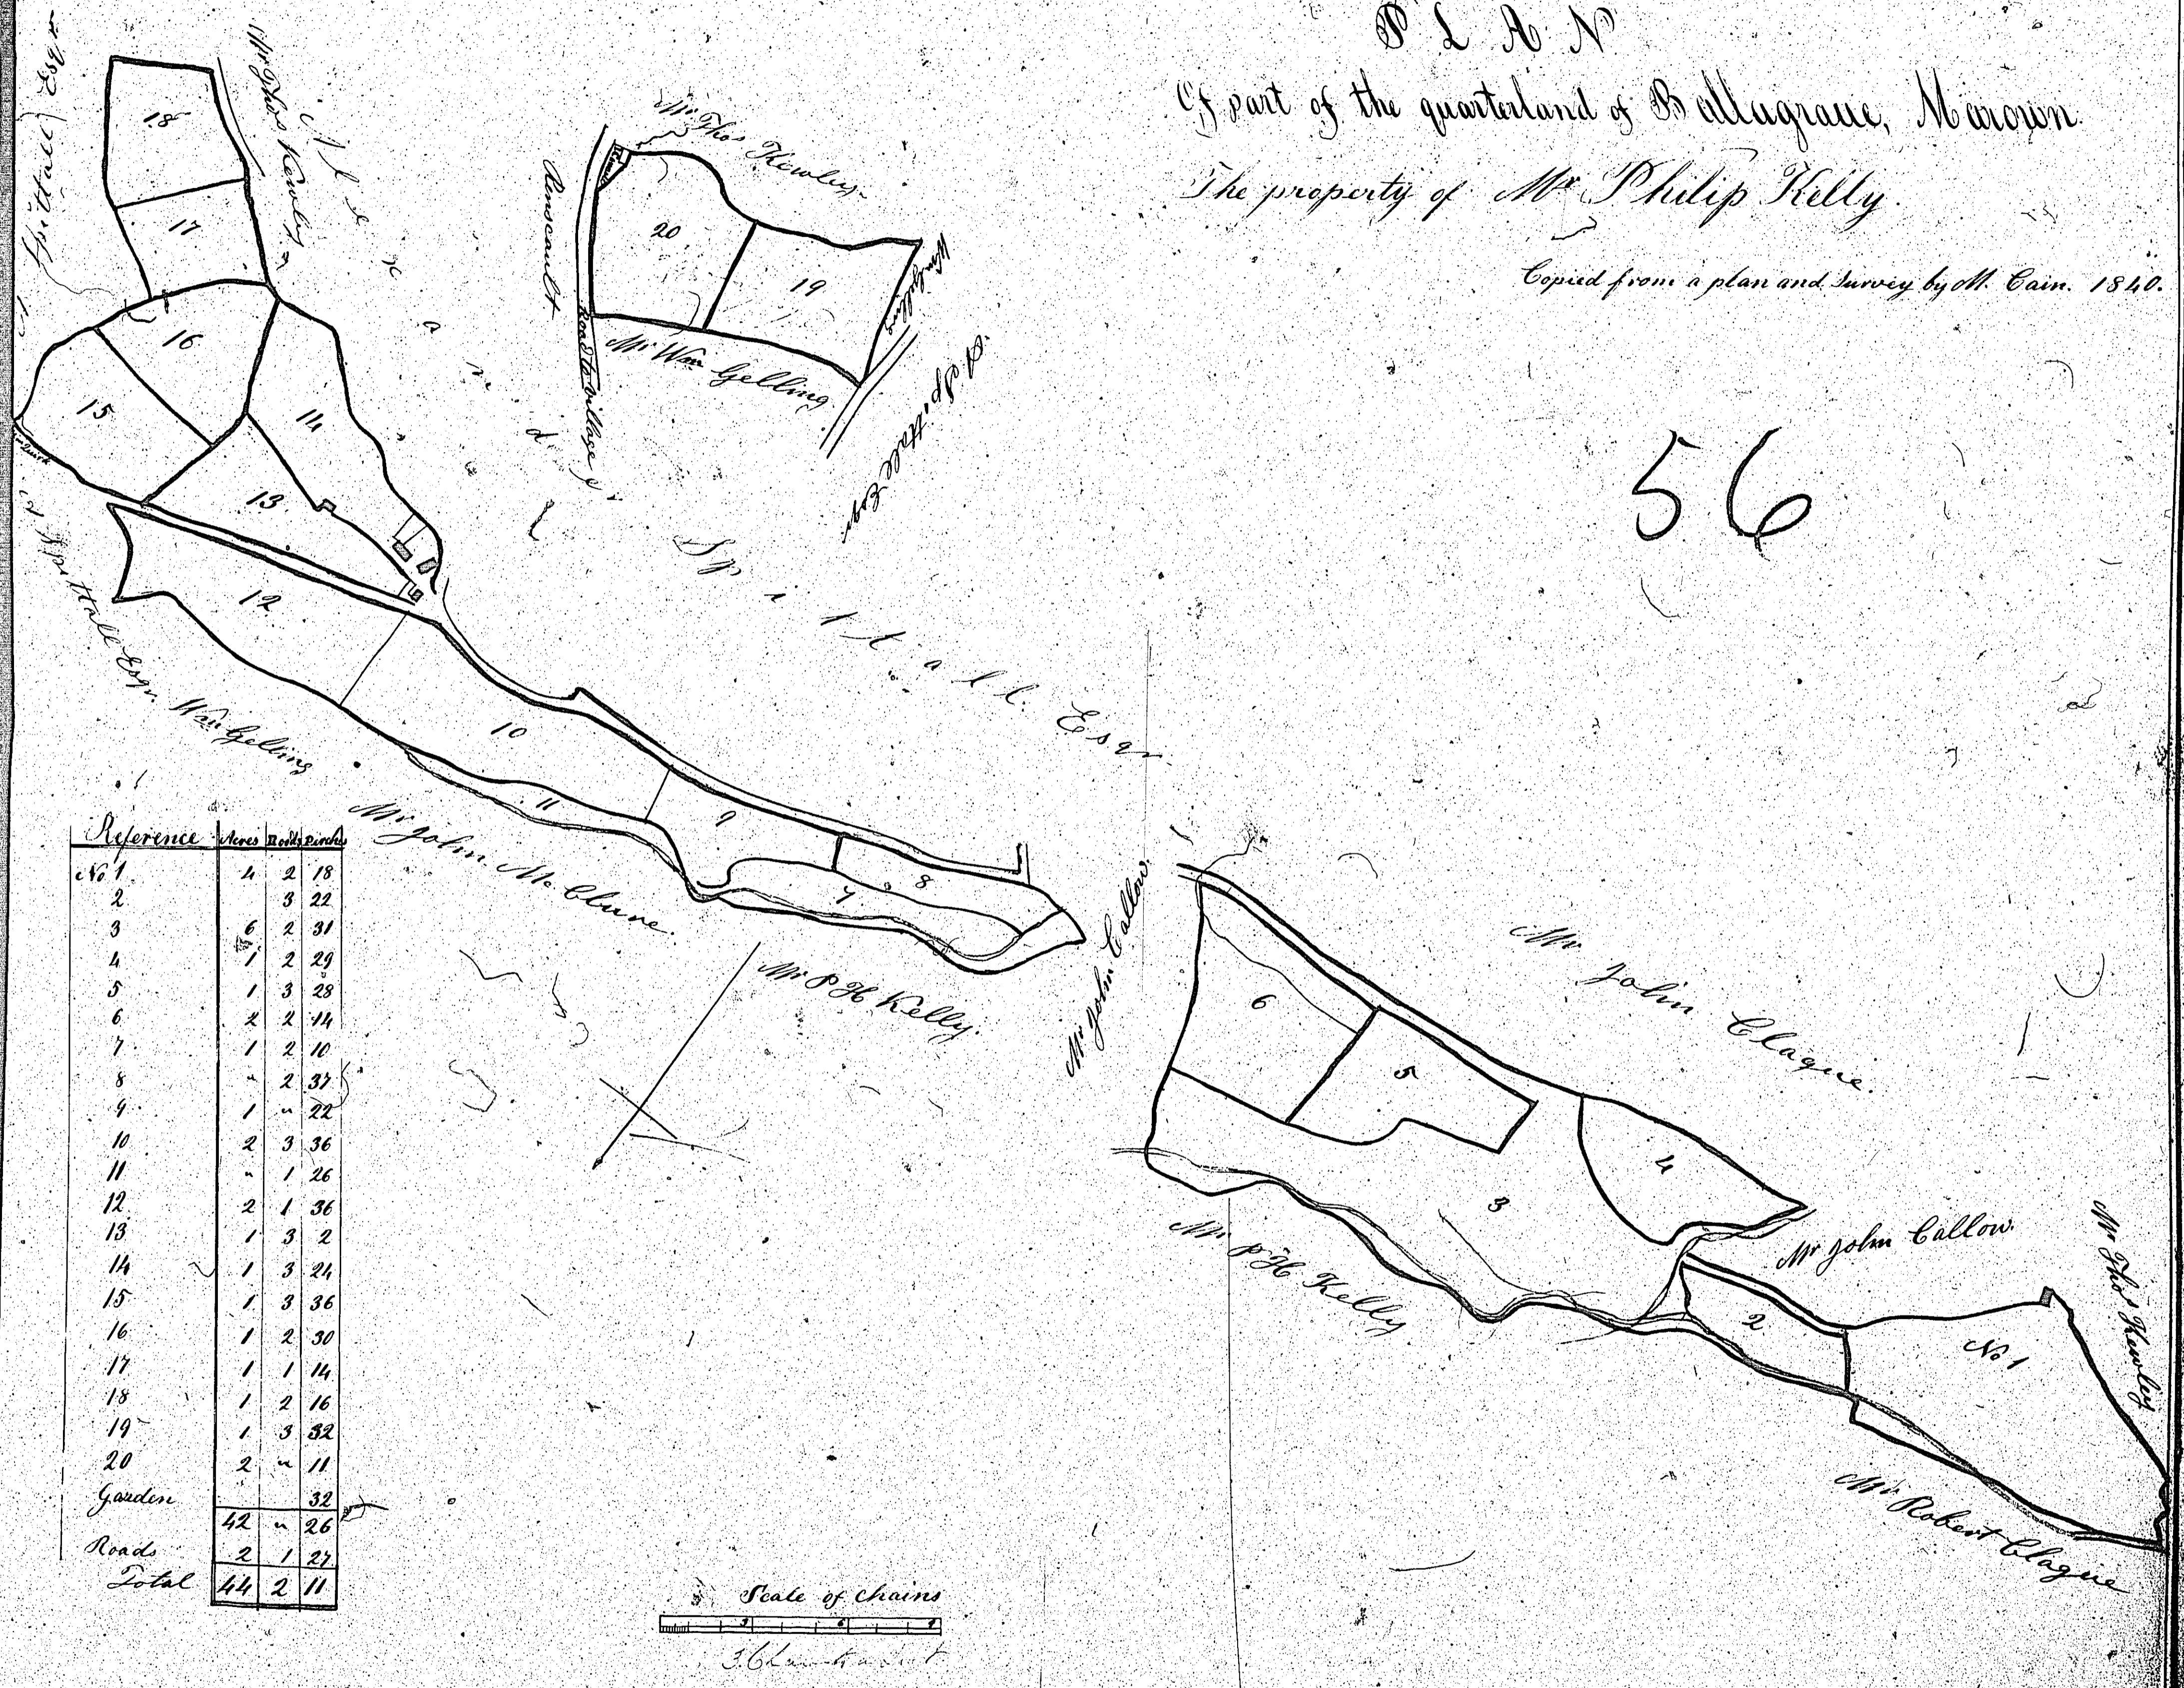

*Ballaorave
in
Marown
belonging to
Alex. Spittal Esq?*

55

chains to an Inch

*red from Site Plans 5, July 83.
and J. Jeffersons Survey by
Woods Surveyors 1865.*

Contents

No	A	R	P
1	1.0	.56	
2	1.1	.0	
3	1.0	.25	
4	1.3	.7	
5	2.3	.14	
6	1.2	.37	
7	0.1	.36	
8	1.3	.28	
9	1.2	.10	
10	2.3	.6	
11	2.9	.99	
12	2.9	.99	
13	2.1	.10	
14	1.2	.20	
15	0.1	.14	
16	0.0	.31	
17	0.1	.0	
18	8.1	.11	
19	0.1	.20	
Total	36.2	.8	

ISLE OF MAN GOVERNMENT: GENERAL REGISTRY

ASYLUM PLANS: PARISH OF MAROWN

Original coloured

1:23

P. L. A. N.
 Of part of the quarterland of Ballagrace, Marown.
 The property of Mr. Philip Kelly.

Copied from a plan and survey by Mr. Cain. 1840.