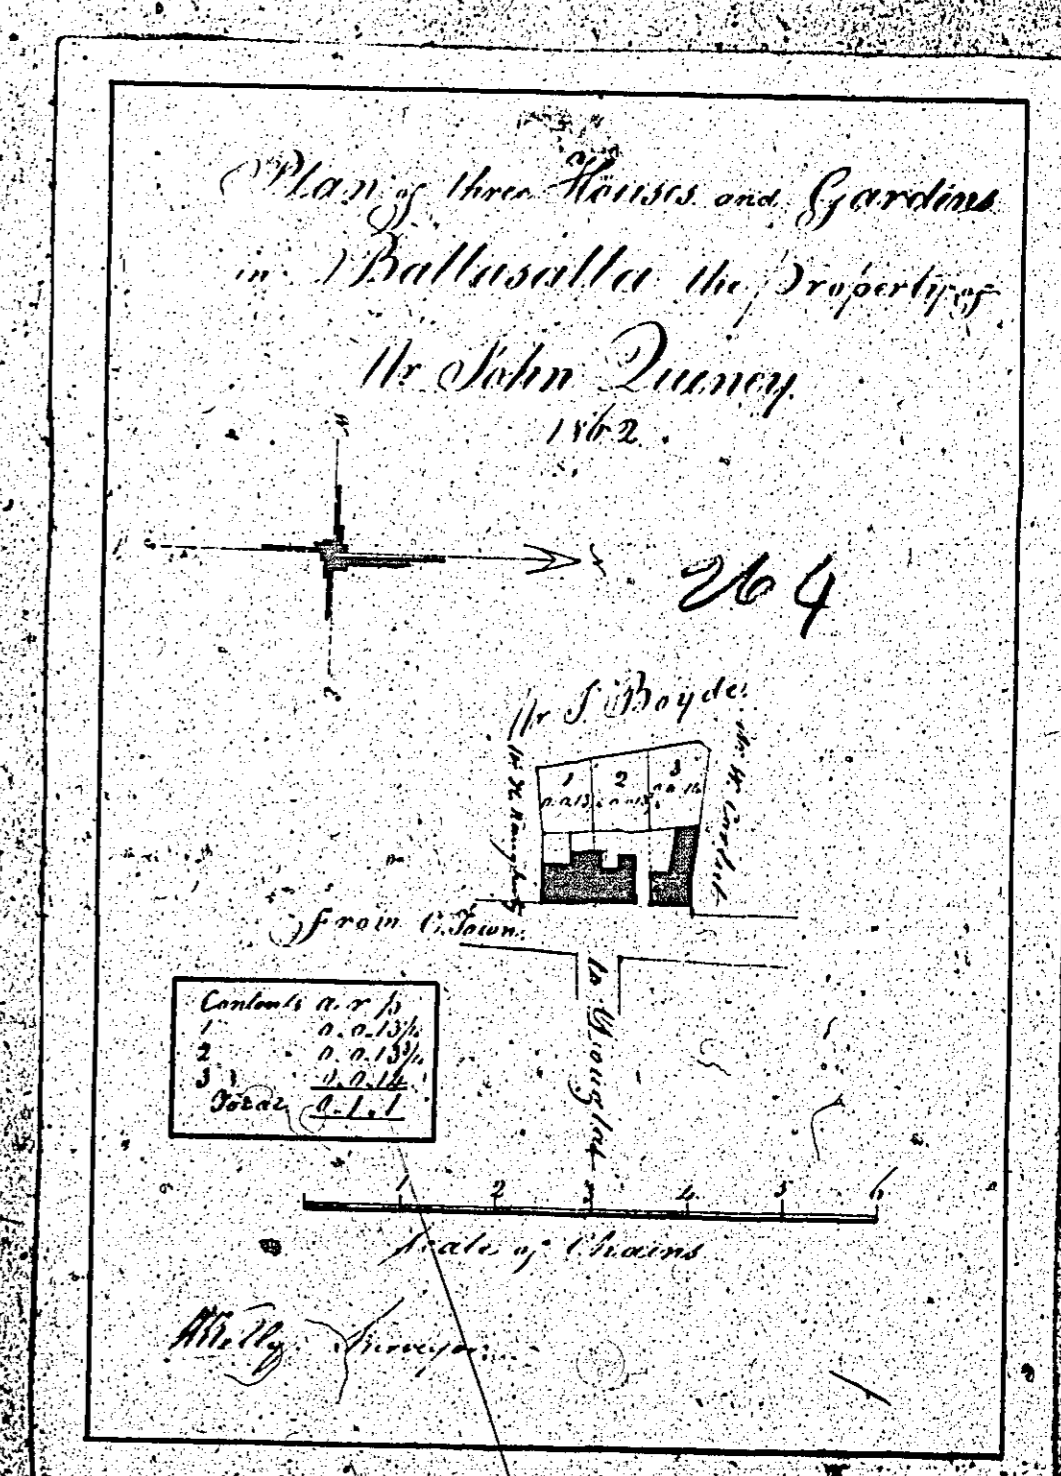

ISLE OF MAN GOVERNMENT: GENERAL REGISTRY

ASYLUM PLANS: PARISH OF MALEW

- 262 Original coloured (decorative), faint
- 263 Original coloured
- 264 Original coloured

1:23